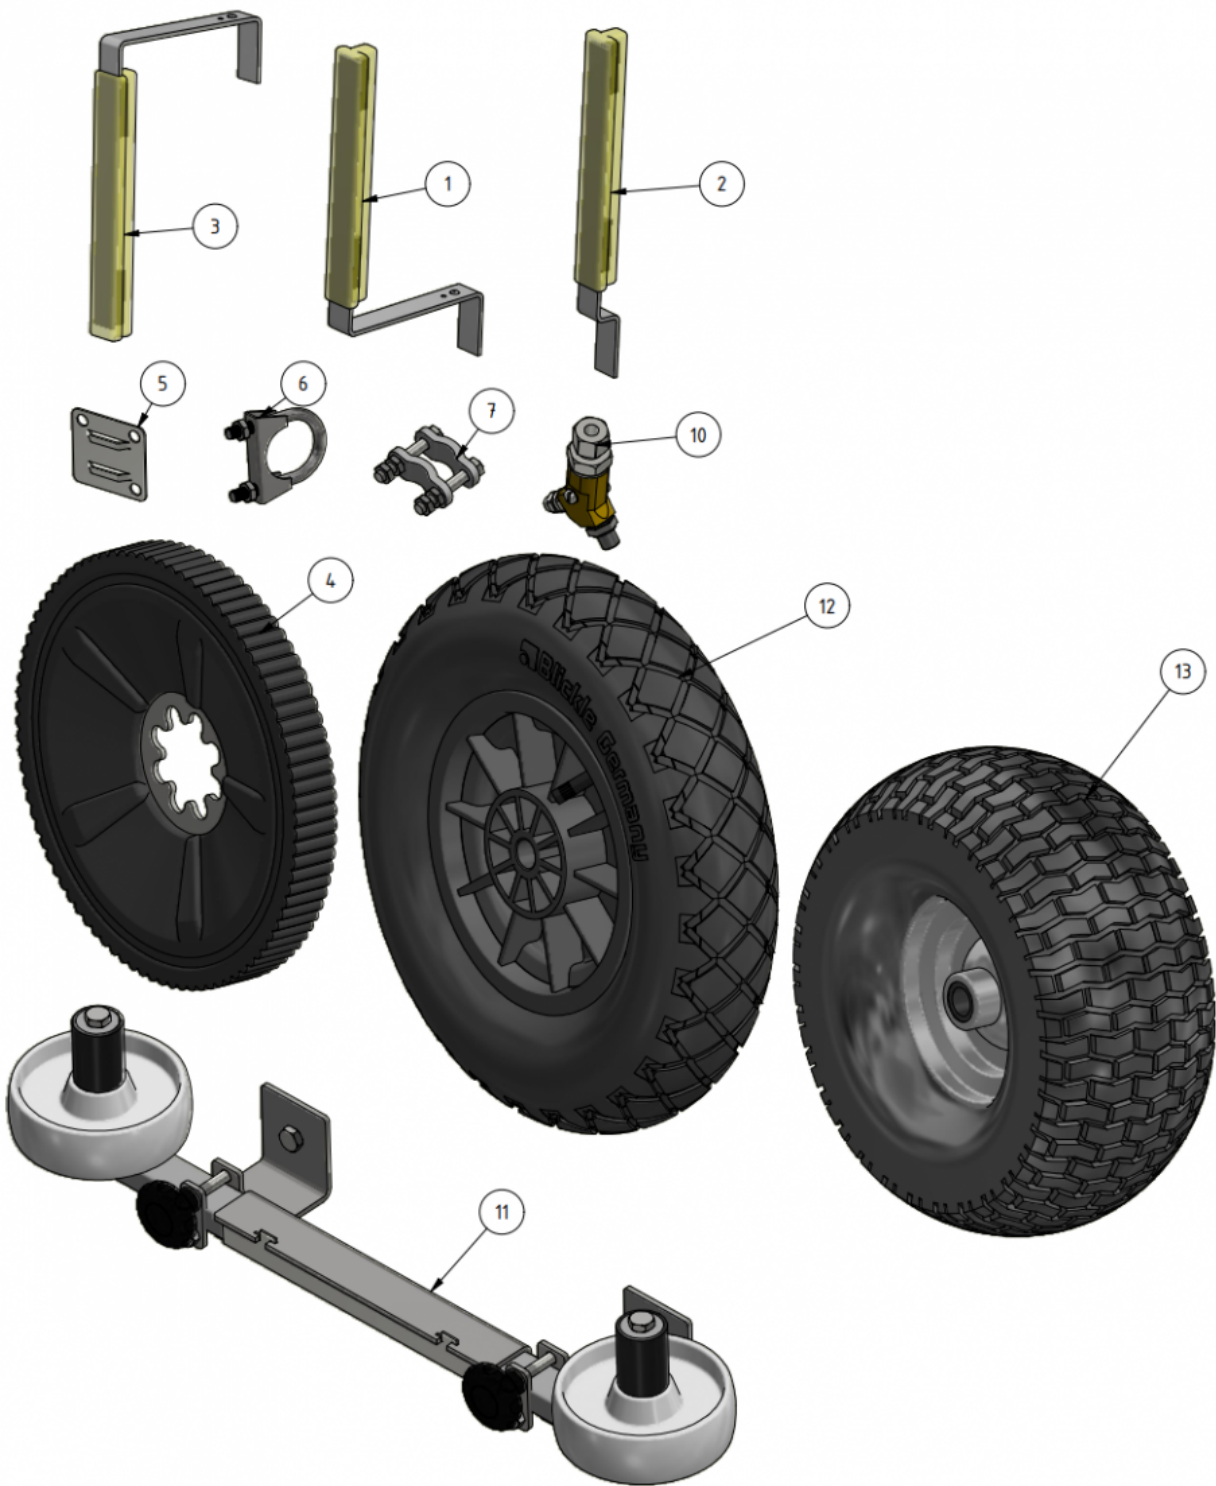

Exploded views

Here you can find the exploded views of the robot, if you need a spare part for the robot just press on the links below and make your way to find what you need

EVO Cleaner

Shortcuts

- [EVO Cleaner 1st level main assembly - 1109501](#)
- [EVO Cleaner 2nd level main assembly - 1109502](#)
- [EVO Cleaner 3rd level main assembly - 1109503](#)
- [Gearbox tower assembly - 1109524](#)
- [Drive axle assembly - 1109523](#)
- [Telescope assembly - 1109708](#)
- [Arm assembly - 1109710](#)
- [Junction box assembly - 1109529](#)
- [Hose reel drive unit - 1109515](#)

ITEM	DESCRIPTION	PART NUMBER	QTY
1	EVO Cleaner assembly 4	1109500	1
2	Joystick	10020	1
3	Sign joystick ENG	901144-05	1
4	Sign joystick ENG	901144-05	1
5	Wheel tool	407033	1
6	Water strainer/filter	1105006	1
7	Rotary nozzle 0.55	901112	1
8	Tredo washer 1/4 stainless	961041RF	1
9	Adapter 12 - 1/4"	961021RF	1
10	Hood	1109514	1
11	Left cover	1409234	1
12	Right cover	1409235	1
13	Right lid	1109217	1

ITEM	DESCRIPTION	PART NUMBER	QTY
14	Screw M6 x 10	941007	16
15	Spring Washer M6	941045	9
16	Nut M6	941002	1
17	Charger 24/12 230V	 10051 compl	1
18	Angle 135° stainless	961045RF	1

Accessories

ITEM	DESCRIPTION	PART NUMBER	QTY
1	Marker, S shape	32030	1
2	Marker, S shape, short	32026	1
3	Marker, U shape	32040	1
4	Flex-wheel 35 mm	977031	1
5	Marker bracket	30000	1
6	Tube-clamp 35 mm	30010	1
7	Clamp	30021	1
10	Double nozzle / Shift-head valve	1101201	1

ITEM	DESCRIPTION	PART NUMBER	QTY
11	Corner wheels	1109551	1
12	Guidance wheel , 400 mm	979201	1
13	Guidance wheel , high		1

From:
<https://wiki.envirologic.se/> - **Envirologic Support Wiki**

Permanent link:
https://wiki.envirologic.se/doku.php/service:spl:spare_parts_list_rev2?rev=1642516934