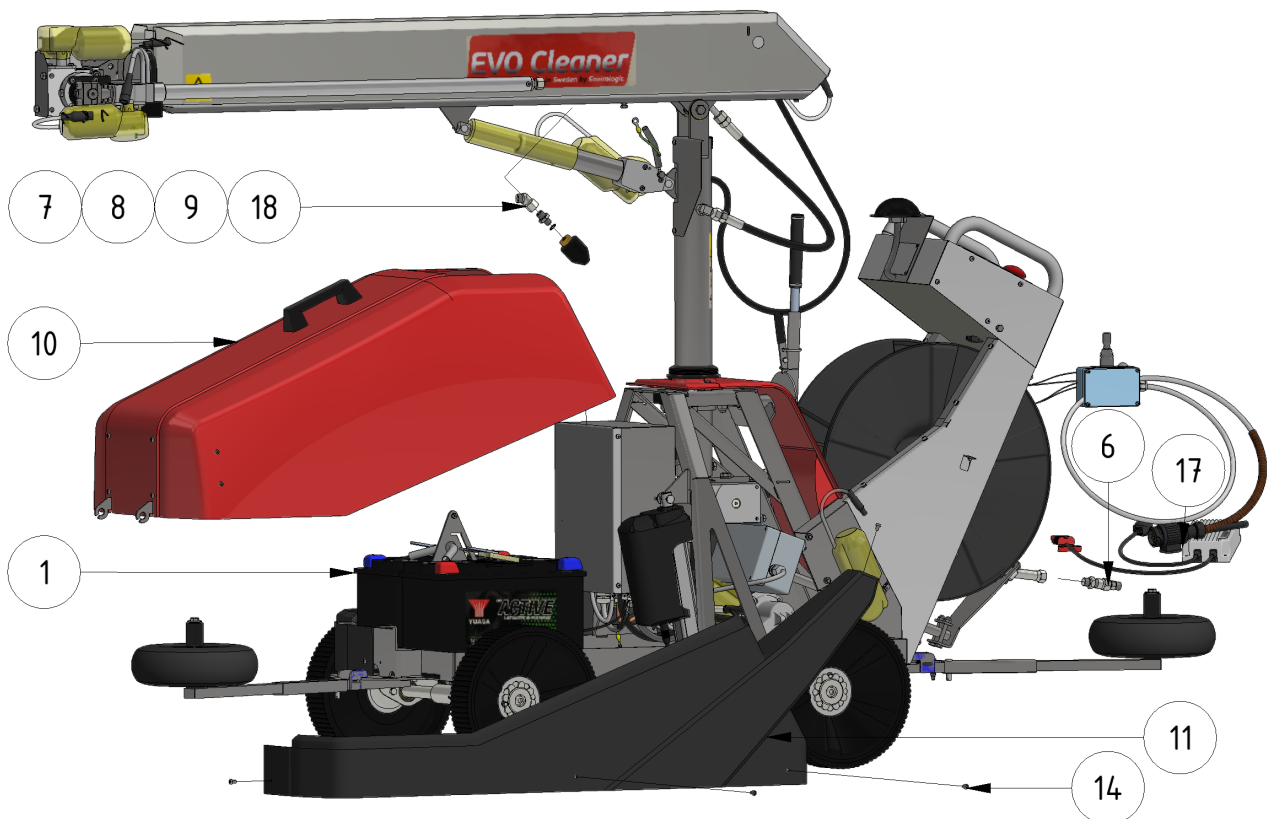

Exploded views

Here you can find the exploded views of the robot, if you need a spare part for the robot just press on the links below and make your way to find what you need

EVO Cleaner

Shortcuts

- [EVO Cleaner 1st level main assembly - 1109501](#)
- [EVO Cleaner 2nd level main assembly - 1109502](#)
- [EVO Cleaner 3rd level main assembly - 1109503](#)
- [Gearbox tower assembly - 1109524](#)
- [Drive axle assembly - 1109523](#)
- [Telescope assembly - 1109708](#)
- [Arm assembly - 1109710](#)
- [Junction box assembly - 1109529](#)
- [Hose reel drive unit - 1109515](#)

ITEM	DESCRIPTION	PART NUMBER	QTY
1	EVO Cleaner assembly 4	1109500	1
2	Joystick	10020	1
3	Sign joystick ENG	901144-05	1
4	Sign joystick ENG	901144-05	1
5	Wheel tool	407033	1
6	Water strainer/filter	1105006	1
7	Rotary nozzle 0.55	901112	1
8	Tredo washer 1/4 stainless	961041RF	1
9	Adapter 12 - 1/4"	961021RF	1
10	Hood	1109514	1
11	Left cover	1409234	1
12	Right cover	1409235	1
13	Right lid	1109217	1

ITEM	DESCRIPTION	PART NUMBER	QTY
14	Screw M6 x 10	941007	16
15	Spring Washer M6	941045	9
16	Nut M6	941002	1
17	Charger 24/12 230V	 10051 compl	1
18	Angle 135° stainless	961045RF	1

Accessories

ITEM	DESCRIPTION	PART NUMBER	QTY
1	Marker, S shape	32030	1
2	Marker, S shape, short	32026	1
3	Marker, U shape	32040	1
4	Flex-wheel 35 mm	977031	1
5	Marker bracket	30000	1
6	Tube-clamp 35 mm	30010	1
7	Clamp	30021	1
10	Double nozzle / Shift-head valve	1101201	1