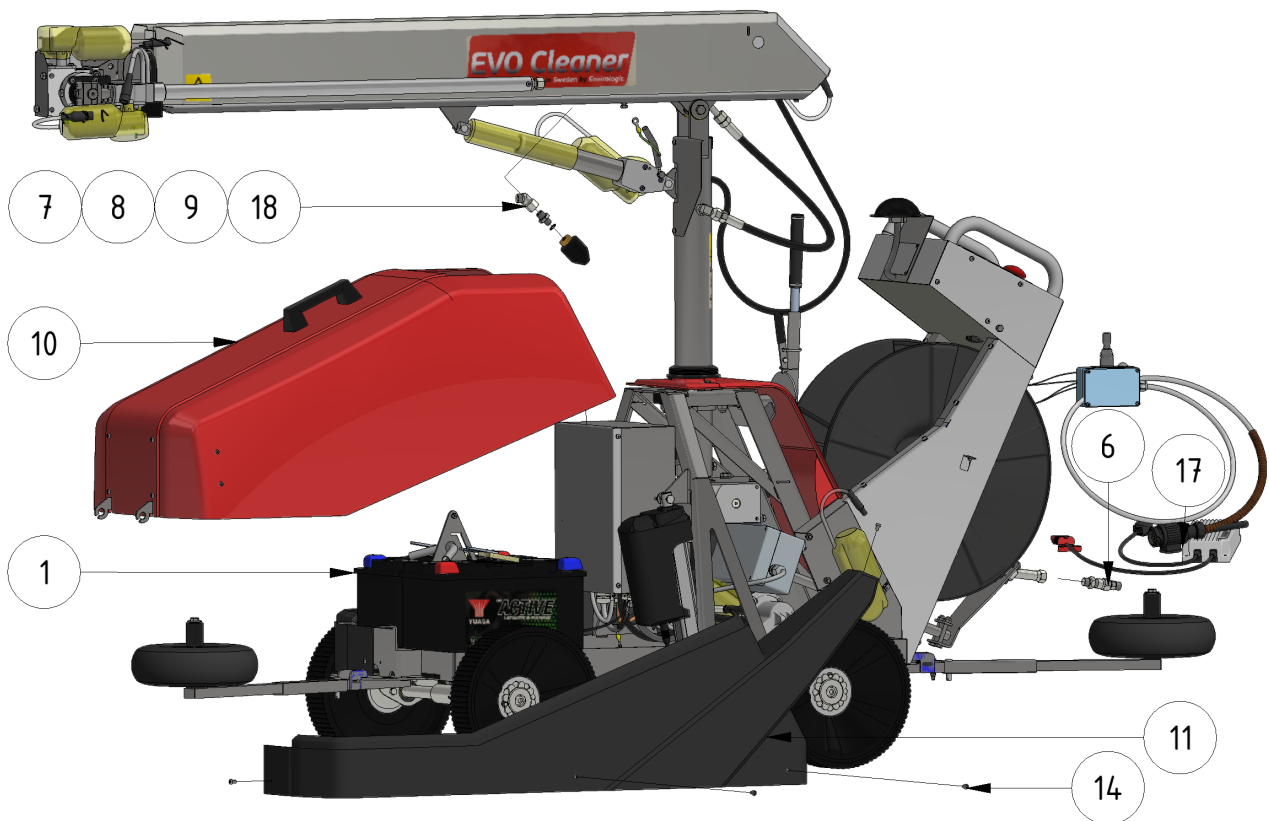

Exploded views

Here you can find the exploded views of the robot, if you need a spare part for the robot just press on the links below and make your way to find what you need

EVO Cleaner

Shortcuts

- [EVO Cleaner 1st level main assembly - 1109501](#)
- [EVO Cleaner 2nd level main assembly - 1109502](#)
- [EVO Cleaner 3rd level main assembly - 1109503](#)
- [Gearbox tower assembly - 1109524](#)
- [Drive axle assembly - 1109523](#)
- [Telescope assembly - 1109708](#)
- [Arm assembly - 1109710](#)
- [Junction box assembly - 1109529](#)
- [Hose reel drive unit - 1109515](#)

ITEM	DESCRIPTION	PART NUMBER	QTY
1	EVO Cleaner assembly 4	1109500	1
2	Joystick	10020	1
3	Sign joystick ENG	901144-05	1
4	Sign joystick ENG	901144-05	1
5	Wheel tool	407033	1
6	Water strainer/filter	1105006	1
7	Rotary nozzle 0.55	901112	1
8	Tredo washer 1/4 stainless	961041RF	1
9	Adapter 12 - 1/4"	961021RF	1
10	Hood	1109514	1
11	Left cover	1409234	1
12	Right cover	1409235	1
13	Right lid	1109217	1

ITEM	DESCRIPTION	PART NUMBER	QTY
14	Screw M6 x 10	941007	16
15	Spring Washer M6	941045	9
16	Nut M6	941002	1
17	Charger 24/12 230V	 10051 compl	1
18	Angle 135° stainless	961045RF	1

Accessories

ITEM	DESCRIPTION	PART NUMBER	QTY
1	Marker, S shape	32030	1
2	Marker, S shape, short	32026	1
3	Marker, U shape	32040	1
4	Flex-wheel 35 mm	977031	1
5	Marker bracket	30000	1
6	Tube-clamp 35 mm	30010	1
7	Clamp	30021	1
10	Double nozzle / Shift-head valve	1101201	1