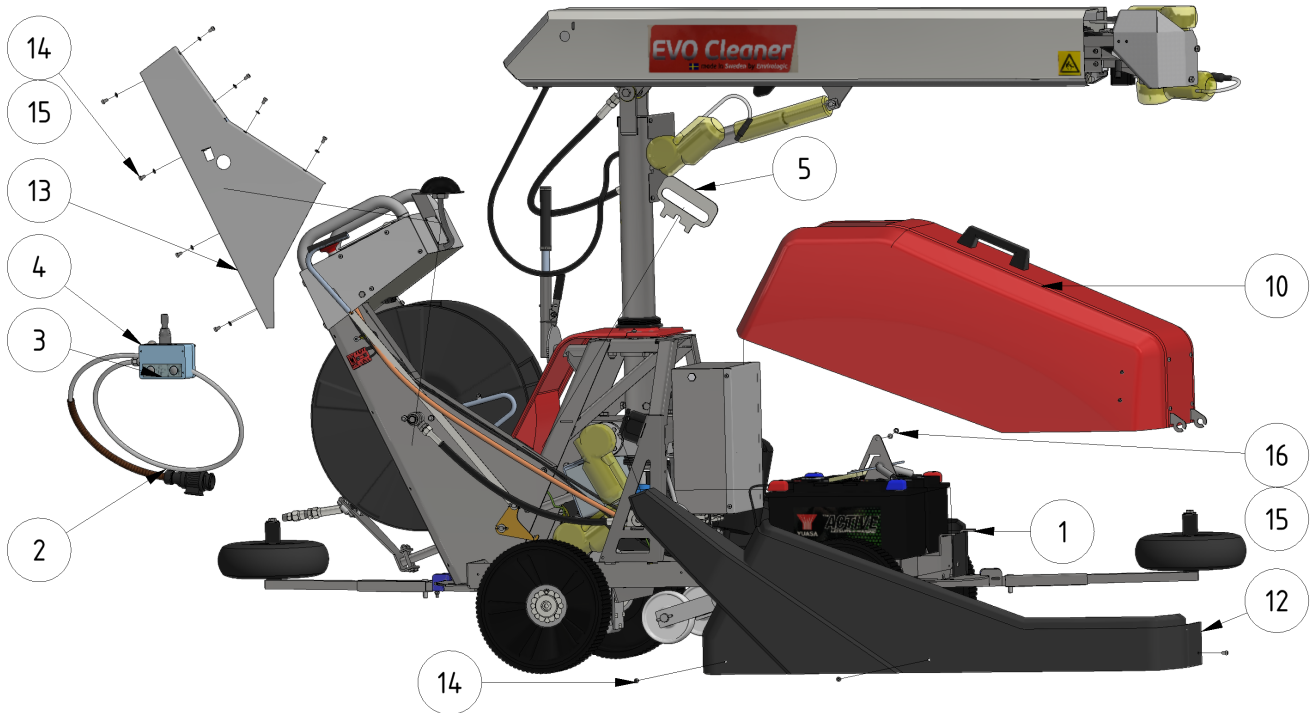

Exploded views

Here you can find the exploded views of the robot, if you need a spare part for the robot just press on the links below and make your way to find what you need

EVO Cleaner

Shortcuts

- [EVO Cleaner 1st level main assembly - 1109501](#)
- [EVO Cleaner 2nd level main assembly - 1109502](#)
- [EVO Cleaner 3rd level main assembly - 1109503](#)
- [Gearbox tower assembly - 1109524](#)
- [Drive axle assembly - 1109523](#)
- [Telescope assembly - 1109708](#)
- [Arm assembly - 1109710](#)
- [Junction box assembly - 1109529](#)
- [Hose reel drive unit - 1109515](#)

ITEM	DESCRIPTION	PART NUMBER	QTY
1	EVO Cleaner assembly 4	1109500	1
2	Joystick	10020	1
3	Sign joystick ENG	901144-05	1
4	Sign joystick ENG	901144-05	1
5	Wheel tool	407033	1
6	Water strainer/filter	1105006	1
7	Rotary nozzle 0.55	901112	1
8	Tredo washer 1/4 stainless	961041RF	1
9	Adapter 12 - 1/4"	961021RF	1
10	Hood	1109514	1
11	Left cover	1409234	1
12	Right cover	1409235	1
13	Right lid	1109217	1

ITEM	DESCRIPTION	PART NUMBER	QTY
14	Screw M6 x 10	941007	16
15	Spring Washer M6	941045	9
16	Nut M6	941002	1
17	Charger 24/12 230V	 10051 compl	1
18	Angle 135° stainless	961045RF	1

Accessories

ITEM	DESCRIPTION	PART NUMBER	QTY
1	Marker, S shape	32030	1
2	Marker, S shape, short	32026	1
3	Marker, U shape	32040	1
4	Flex-wheel 35 mm	977031	1
5	Marker bracket	30000	1
6	Tube-clamp 35 mm	30010	1
7	Clamp	30021	1
10	Double nozzle / Shift-head valve	1101201	1