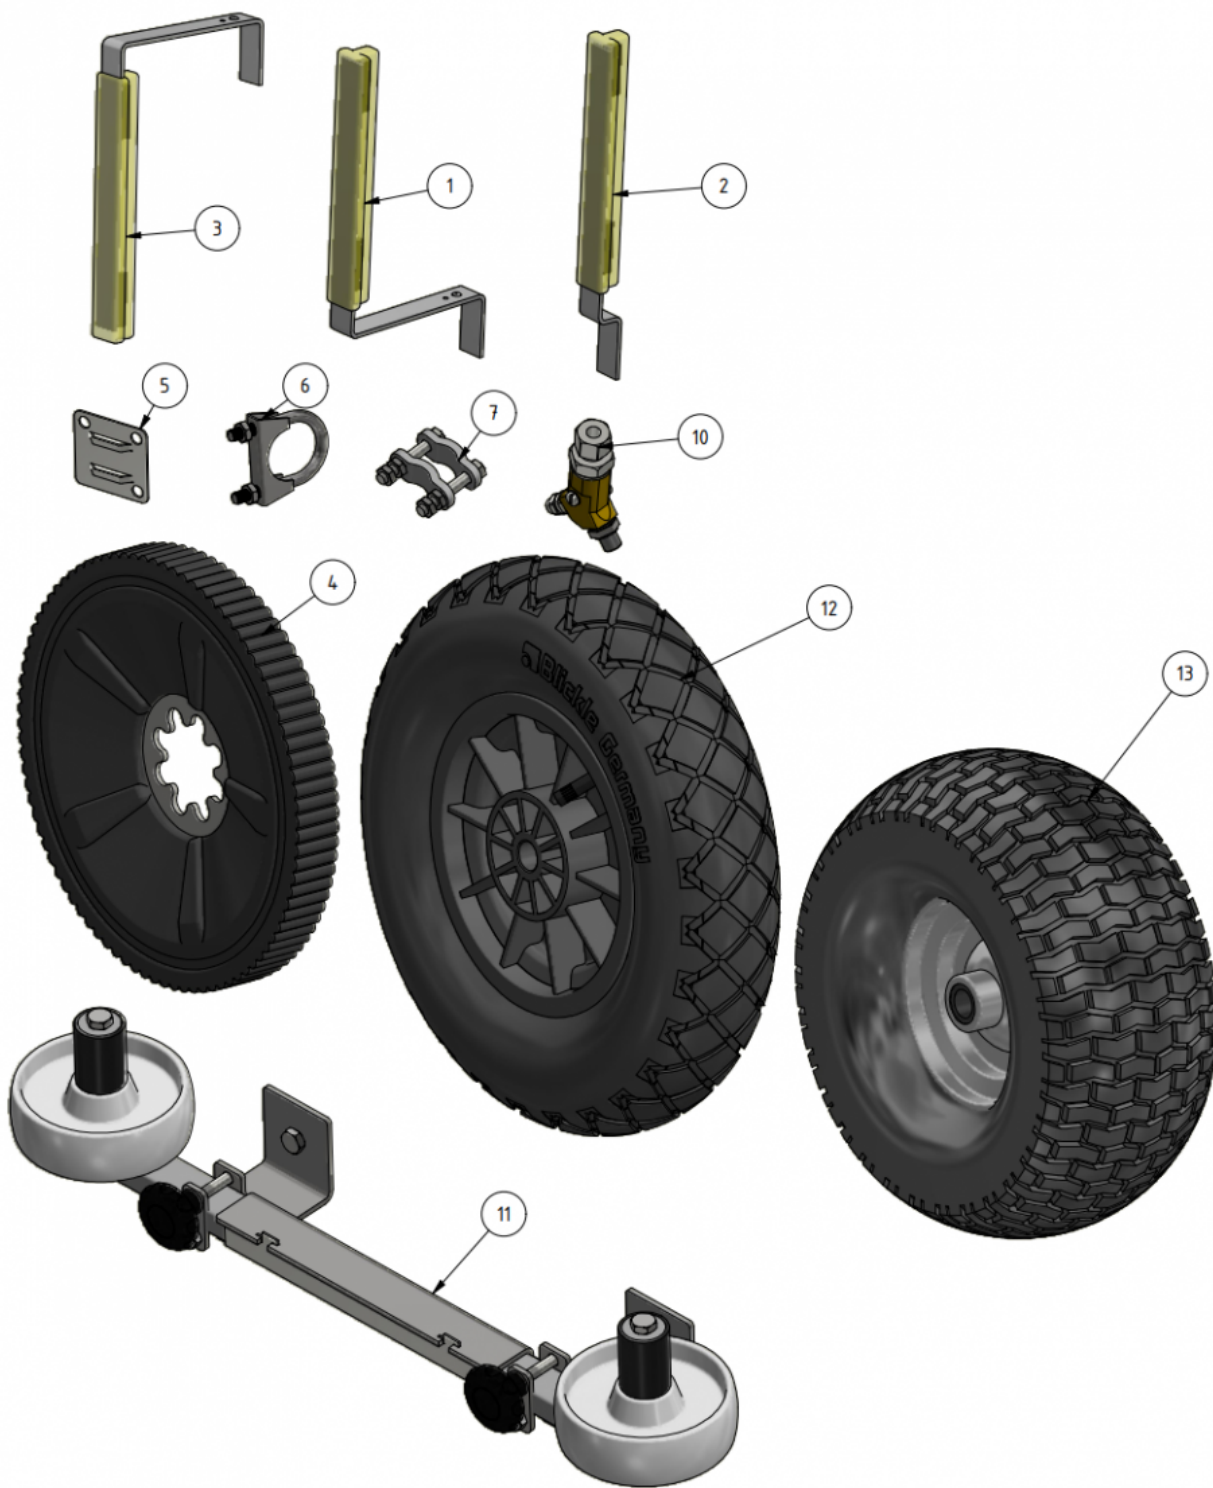

Exploded views

Here you can find the exploded views of the robot, if you need a spare part for the robot just press on the links below and make your way to find what you need

EVO Cleaner

Shortcuts

- [EVO Cleaner 1st level main assembly - 1109501](#)
- [EVO Cleaner 2nd level main assembly - 1109502](#)
- [EVO Cleaner 3rd level main assembly - 1109503](#)
- [Gearbox tower assembly - 1109524](#)
- [Drive axle assembly - 1109523](#)
- [Telescope assembly - 1109708](#)
- [Arm assembly - 1109710](#)
- [Junction box assembly - 1109529](#)
- [Hose reel drive unit - 1109515](#)

ITEM	DESCRIPTION	PART NUMBER	QTY
1	EVO Cleaner assembly 4	1109500	1
2	Joystick	10020	1
3	Sign joystick ENG	901144-05	1
4	Sign joystick ENG	901144-05	1
5	Wheel tool	407033	1
6	Water strainer/filter	1105006	1
7	Rotary nozzle 0.55	901112	1
8	Tredo washer 1/4 stainless	961041RF	1
9	Adapter 12 - 1/4"	961021RF	1
10	Hood	1109514	1
11	Left cover	1409234	1
12	Right cover	1409235	1
13	Right lid	1109217	1

ITEM	DESCRIPTION	PART NUMBER	QTY
14	Screw M6 x 10	941007	16
15	Spring Washer M6	941045	9
16	Nut M6	941002	1
17	Charger 24/12 230V	 10051 compl	1
18	Angle 135° stainless	961045RF	1

Accessories

ITEM	DESCRIPTION	PART NUMBER	QTY
1	Marker, S shape	32030	1
2	Marker, S shape, short	32026	1
3	Marker, U shape	32040	1
4	Flex-wheel 35 mm	977031	1
5	Marker bracket	30000	1
6	Tube-clamp 35 mm	30010	1
7	Clamp	30021	1
10	Double nozzle / Shift-head valve	1101201	1

ITEM	DESCRIPTION	PART NUMBER	QTY
11	Corner wheels	1109551	1
12	Guidance wheel , 400 mm	979201	1
13	Guidance wheel , high		1

From:
<https://wiki.envirologic.se/> - **Envirologic Support Wiki**

Permanent link:
https://wiki.envirologic.se/doku.php/service:spl:spare_parts_list_rev2?rev=1642516934