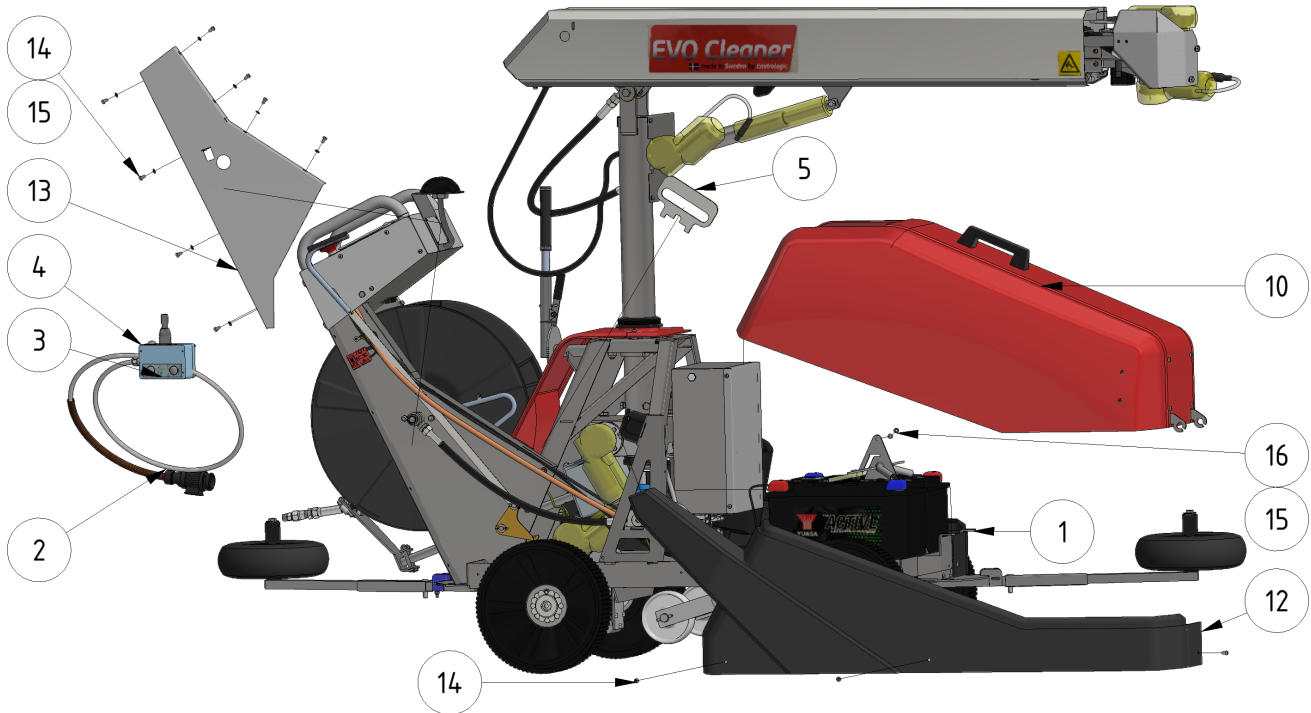

Exploded views

Here you can find the exploded views of the robot, if you need a spare part for the robot just press on the links below and make your way to find what you need

EVO Cleaner

Shortcuts

- [EVO Cleaner 1st level main assembly - 1109501](#)
- [EVO Cleaner 2nd level main assembly - 1109502](#)
- [EVO Cleaner 3rd level main assembly - 1109503](#)
- [Gearbox tower assembly - 1109524](#)
- [Drive axle assembly - 1109523](#)
- [Telescope assembly - 1109708](#)
- [Arm assembly - 1109710](#)
- [Junction box assembly - 1109529](#)
- [Hose reel drive unit - 1109515](#)

ITEM	DESCRIPTION	PART NUMBER	QTY
1	EVO Cleaner assembly 4	1109500	1
2	Joystick	10020	1
3	Sign joystick ENG	901144-05	1
4	Sign joystick ENG	901144-05	1
5	Wheel tool	407033	1
6	Water strainer/filter	1105006	1
7	Rotary nozzle 0.55	901112	1
8	Tredo washer 1/4 stainless	961041RF	1
9	Adapter 12 - 1/4"	961021RF	1
10	Hood	1109514	1
11	Left cover	1409234	1
12	Right cover	1409235	1
13	Right lid	1109217	1

ITEM	DESCRIPTION	PART NUMBER	QTY
14	Screw M6 x 10	941007	16
15	Spring Washer M6	941045	9
16	Nut M6	941002	1
17	Charger 24/12 230V	 10051 compl	1
18	Angle 135° stainless	961045RF	1

Accessories

ITEM	DESCRIPTION	PART NUMBER	QTY
1	Marker, S shape	32030	1
2	Marker, S shape, short	32026	1
3	Marker, U shape	32040	1
4	Flex-wheel 35 mm	977031	1
5	Marker bracket	30000	1
6	Tube-clamp 35 mm	30010	1
7	Clamp	30021	1
10	Double nozzle / Shift-head valve	 1101201	1
11	Corner wheels	1109551	1
12	Guidance wheel, 400 mm	979201	1
13	Guidance wheel, high		1