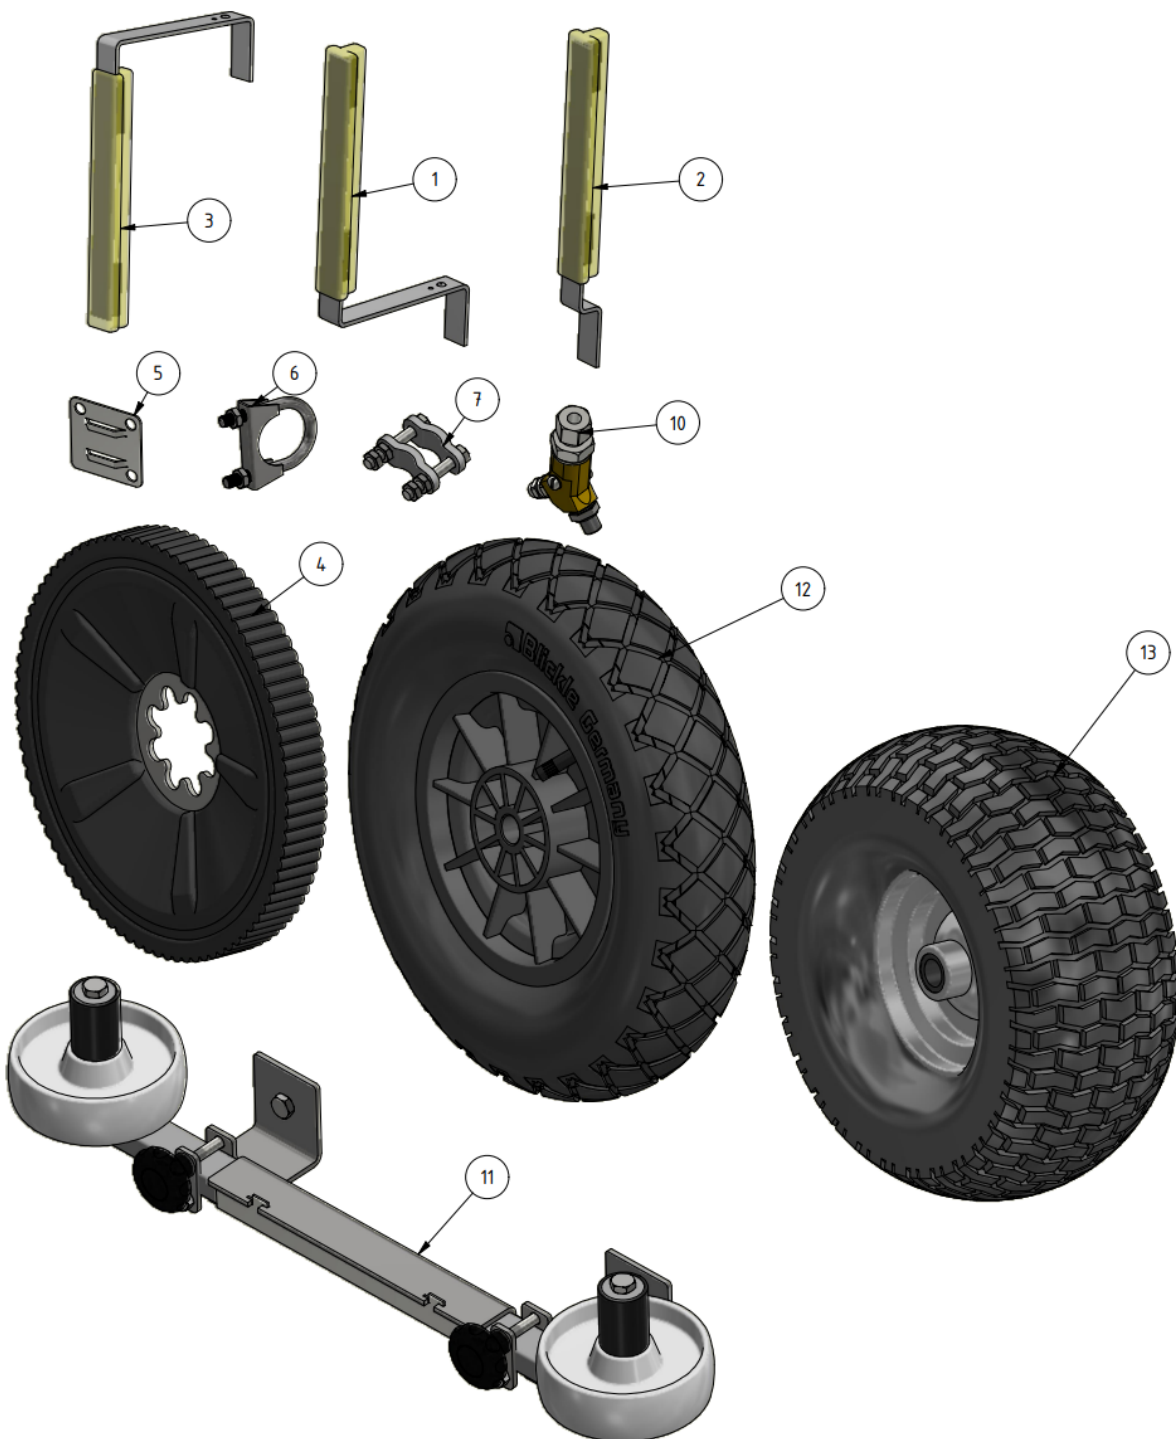

Exploded views

Here you can find the exploded views of the robot, if you need a spare part for the robot just press on the links below and make your way to find what you need

EVO Cleaner

Shortcuts

- [EVO Cleaner 1st level main assembly - 1109501](#)
- [EVO Cleaner 2nd level main assembly - 1109502](#)
- [EVO Cleaner 3rd level main assembly - 1109503](#)
- [Gearbox tower assembly - 1109524](#)
- [Drive axle assembly - 1109523](#)
- [Telescope assembly - 1109708](#)
- [Arm assembly - 1109710](#)
- [Junction box assembly - 1109529](#)
- [Hose reel drive unit - 1109515](#)

ITEM	DESCRIPTION	PART NUMBER	QTY
1	EVO Cleaner assembly 4	1109500	1
2	Joystick	10020	1
3	Sign joystick ENG	901144-05	1
4	Sign joystick ENG	901144-05	1
5	Wheel tool	407033	1
6	Water strainer/filter	1105006	1
7	Rotary nozzle 0.55	901112	1
8	Tredo washer 1/4 stainless	961041RF	1
9	Adapter 12 - 1/4"	961021RF	1
10	Hood	1109514	1
11	Left cover	1409234	1
12	Right cover	1409235	1
13	Right lid	1109217	1

ITEM	DESCRIPTION	PART NUMBER	QTY
14	Screw M6 x 10	941007	16
15	Spring Washer M6	941045	9
16	Nut M6	941002	1
17	Charger 24/12 230V	 10051 compl	1
18	Angle 135° stainless	961045RF	1

Accessories

ITEM	DESCRIPTION	PART NUMBER	QTY
1	Marker, S shape	32030	1
2	Marker, S shape, short	32026	1
3	Marker, U shape	32040	1
4	Flex-wheel 35 mm	977031	1
5	Marker bracket	30000	1
6	Tube-clamp 35 mm	30010	1
7	Clamp	30021	1
10	Double nozzle / Shift-head valve	 1101201	1
11	Corner wheels	1109551	1
12	Guidance wheel, 400 mm	979201	1
13	Guidance wheel, high		1