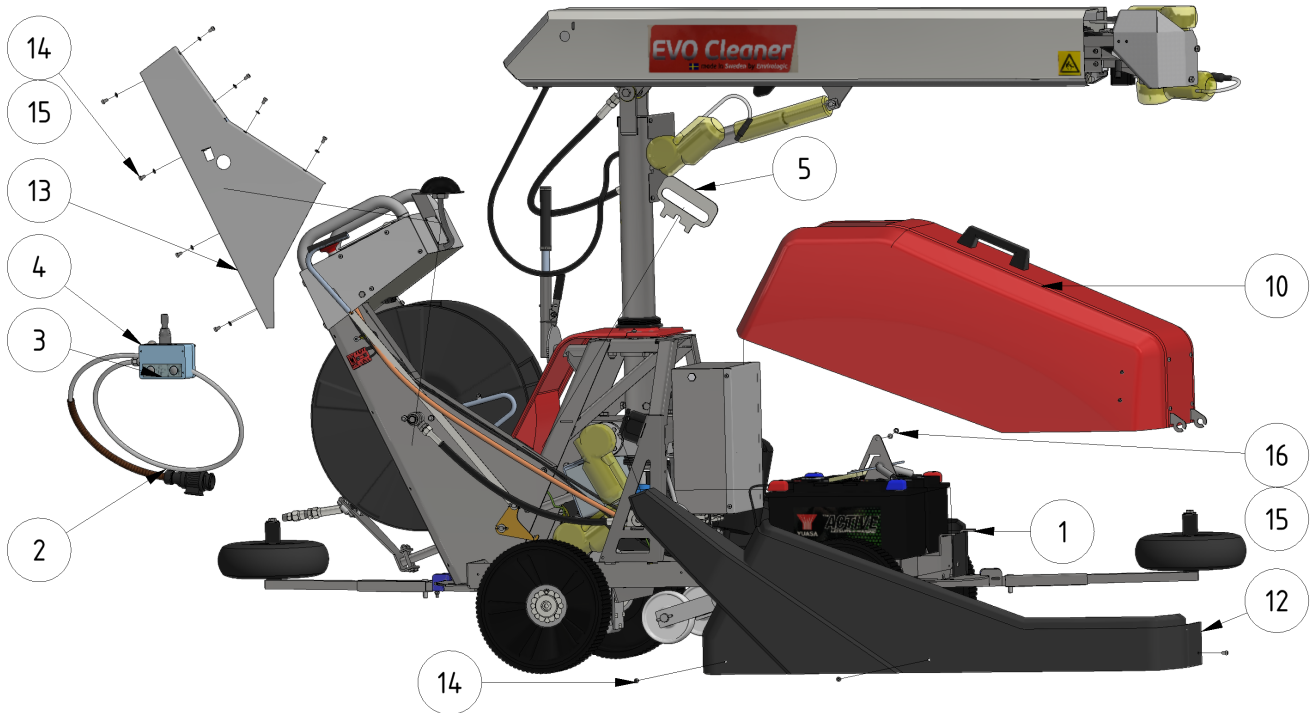

# Exploded views

Here you can find the exploded views of the robot, if you need a spare part for the robot just press on the links below and make your way to find what you need

## EVO Cleaner

**Shortcuts**

- [EVO Cleaner 1st level main assembly - 1109501](#)
- [EVO Cleaner 2nd level main assembly - 1109502](#)
- [EVO Cleaner 3rd level main assembly - 1109503](#)
- [Gearbox tower assembly - 1109524](#)
- [Drive axle assembly - 1109523](#)
- [Telescope assembly - 1109708](#)
- [Arm assembly - 1109710](#)
- [Junction box assembly - 1109529](#)
- [Hose reel drive unit - 1109515](#)

ITEM	DESCRIPTION	PART NUMBER	QTY
1	EVO Cleaner assembly 4	<a href="#">1109500</a>	1
2	Joystick	<a href="#">10020</a>	1
3	Sign joystick ENG	901144-05	1
4	Sign joystick ENG	901144-05	1
5	Wheel tool	407033	1
6	Water strainer/filter	<a href="#">1105006</a>	1
7	Rotary nozzle 0.55	<a href="#">901112</a>	1
8	Tredo washer 1/4 stainless	961041RF	1
9	Adapter 12 - 1/4"	961021RF	1
10	Hood	<a href="#">1109514</a>	1
11	Left cover	1409234	1
12	Right cover	1409235	1
13	Right lid	1109217	1

## Accessories

ITEM	DESCRIPTION	PART NUMBER	QTY
1	Marker, S shape	32030	1
2	Marker, S shape, short	32026	1
3	Marker, U shape	32040	1
4	Flex-wheel 35 mm	977031	1
5	Marker bracket	30000	1
6	Tube-clamp 35 mm	30010	1
7	Clamp	30021	1
10	Double nozzle / Shift-head valve	 1101201	1
11	Corner wheels	1109551	1
12	Guidance wheel, 400 mm	979201	1
13	Guidance wheel, high		1