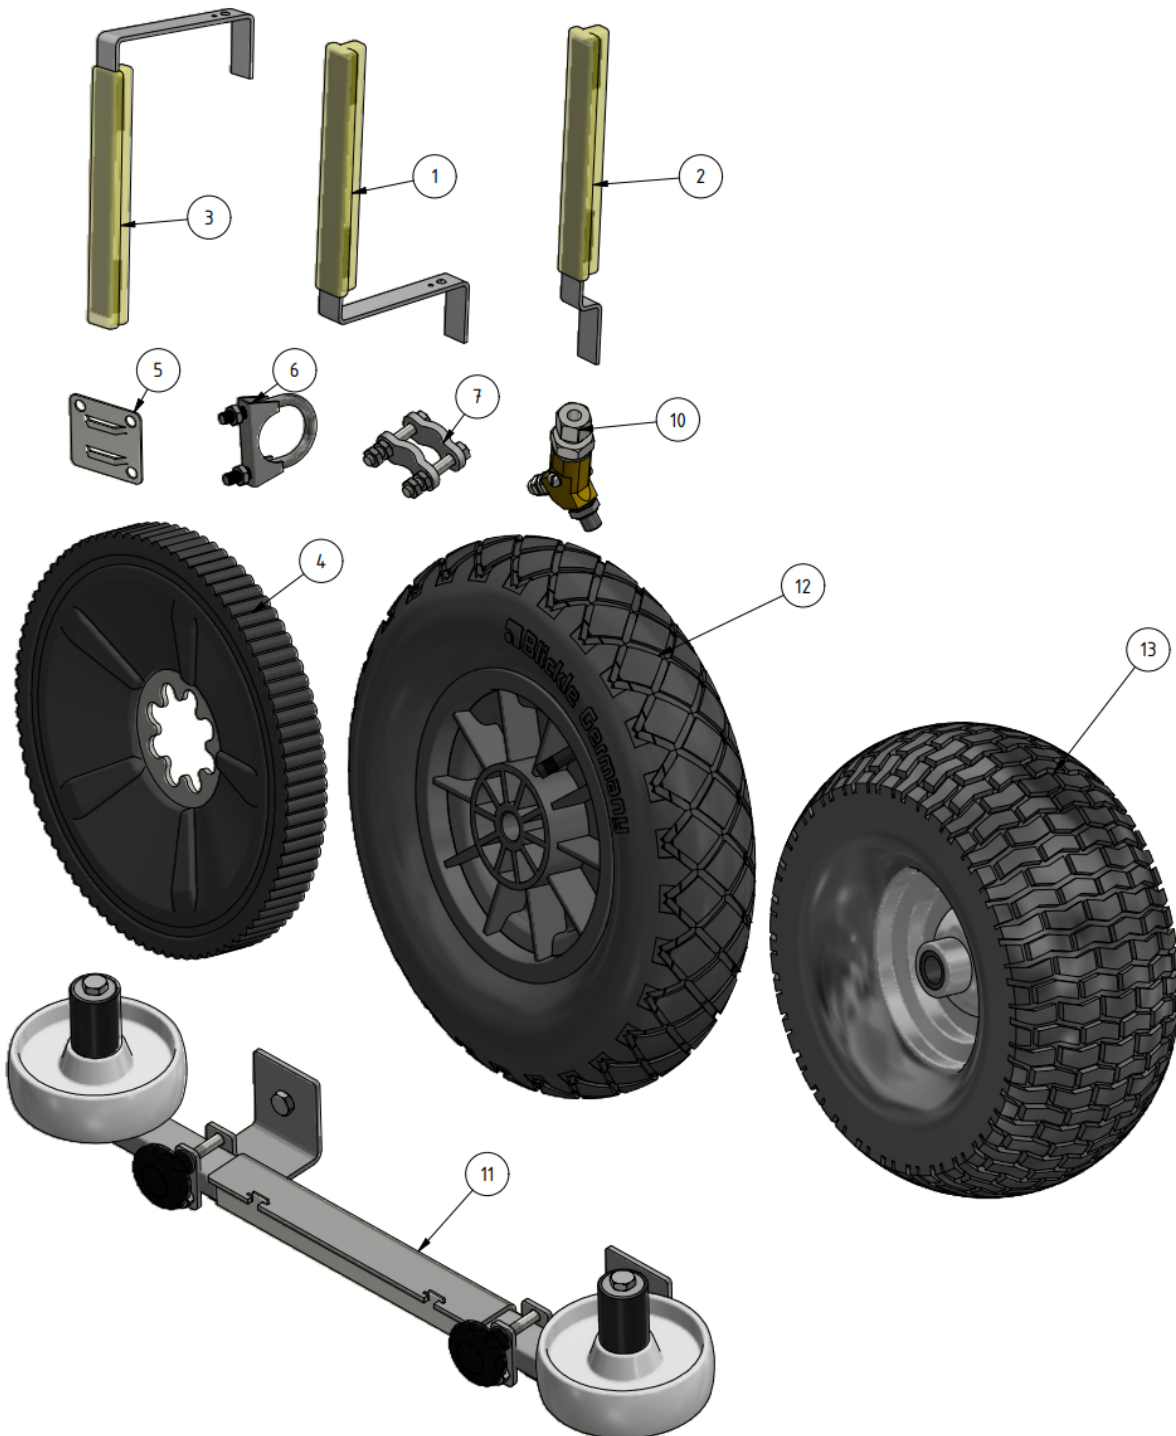

## EVO Cleaner

**Shortcuts**

- [EVO Cleaner 1st level main assembly - 1109501](#)
- [EVO Cleaner 2nd level main assembly - 1109502](#)
- [EVO Cleaner 3rd level main assembly - 1109503](#)
- [Gearbox tower assembly - 1109524](#)
- [Drive axle assembly - 1109523](#)
- [Telescope assembly - 1109708](#)
- [Arm assembly - 1109710](#)
- [Junction box assembly - 1109529](#)
- [Hose reel drive unit - 1109515](#)

ITEM	DESCRIPTION	PART NUMBER	QTY
1	EVO Cleaner assembly 4	<a href="#">1109500</a>	1
2	Joystick	<a href="#">10020</a>	1
3	Sign joystick ENG	901144-05	1
4	Sign joystick ENG	901144-05	1
5	Wheel tool	407033	1
6	Water strainer/filter	<a href="#">1105006</a>	1
7	Rotary nozzle 0.55	<a href="#">901112</a>	1
8	Tredo washer 1/4 stainless	961041RF	1
9	Adapter 12 - 1/4"	961021RF	1
10	Hood	<a href="#">1109514</a>	1
11	Left cover	1409234	1
12	Right cover	1409235	1
13	Right lid	1109217	1

ITEM	DESCRIPTION	PART NUMBER	QTY
14	Screw M6 x 10	941007	16
15	Spring Washer M6	941045	9
16	Nut M6	941002	1
17	Charger 24/12 230V	 10051 compl	1
18	Angle 135° stainless	961045RF	1

## Accessories

ITEM	DESCRIPTION	PART NUMBER	QTY
1	Marker, S shape	32030	1
2	Marker, S shape, short	32026	1
3	Marker, U shape	32040	1
4	Flex-wheel 35 mm	977031	1
5	Marker bracket	30000	1
6	Tube-clamp 35 mm	30010	1
7	Clamp	30021	1
10	Double nozzle / Shift-head valve	 1101201	1
11	Corner wheels	1109551	1
12	Guidance wheel, 400 mm	979201	1
13	Guidance wheel, high		1