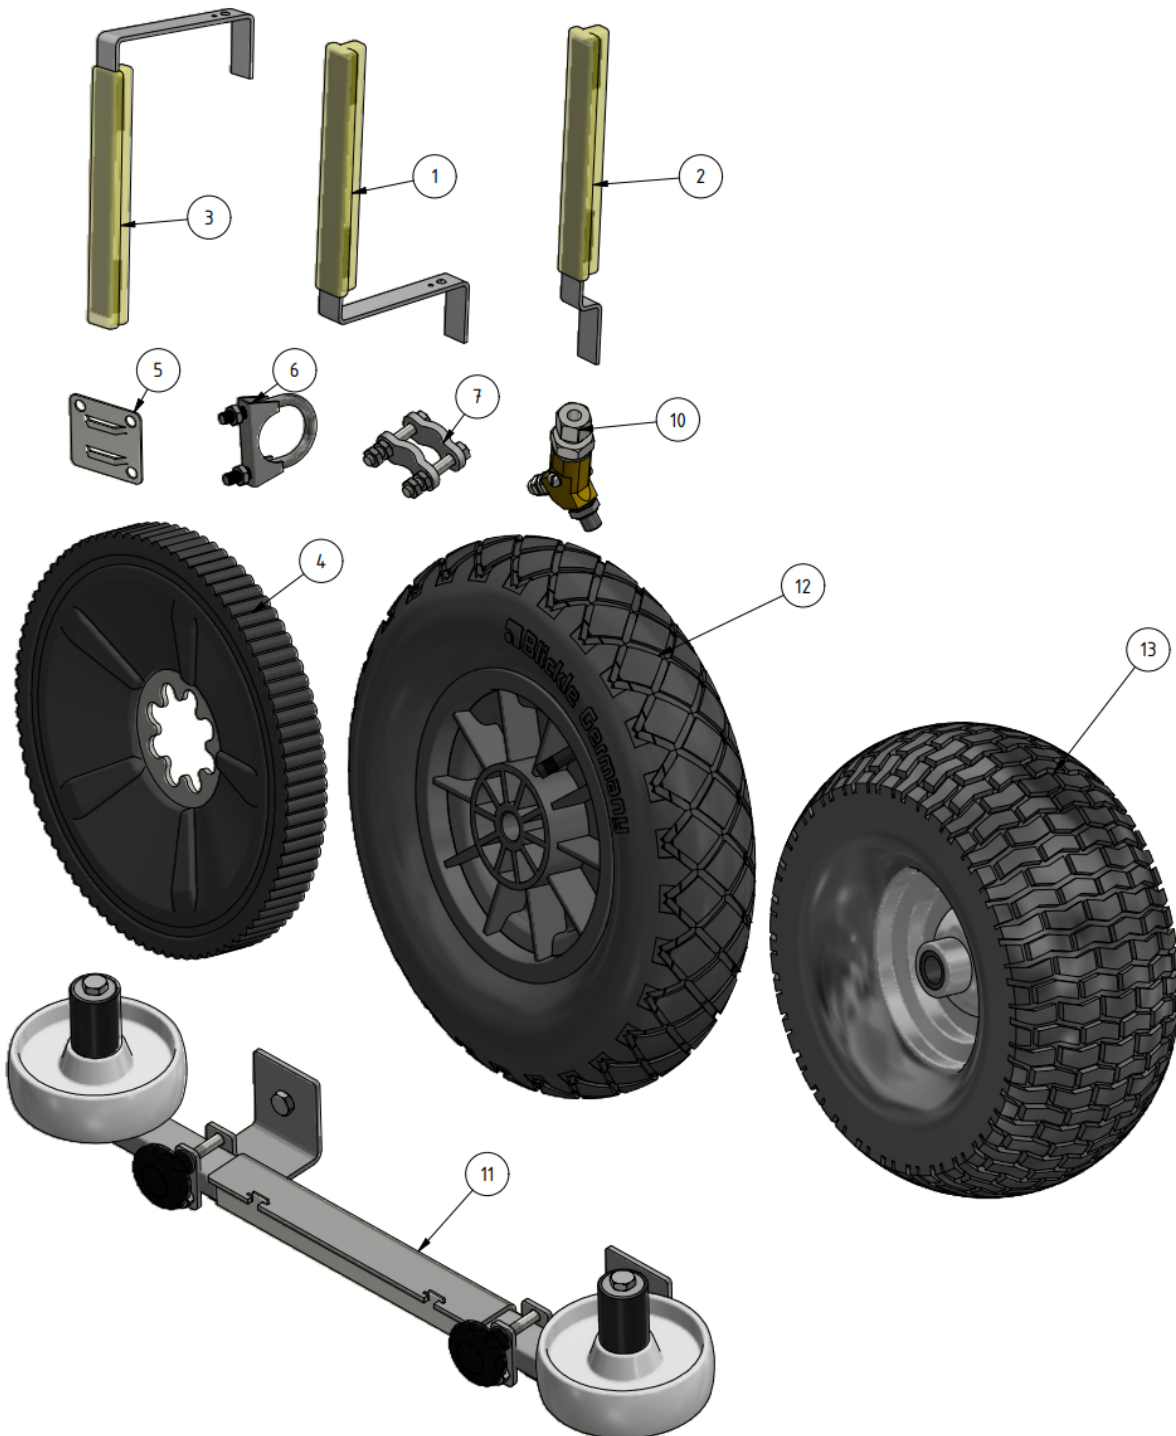

Exploded views

Here you can find the exploded views of the robot, if you need a spare part for the robot just press on the links below and make your way to find what you need

EVO Cleaner

Shortcuts

- [EVO Cleaner 1st level main assembly - 1109501](#)
- [EVO Cleaner 2nd level main assembly - 1109502](#)
- [EVO Cleaner 3rd level main assembly - 1109503](#)
- [Gearbox tower assembly - 1109524](#)
- [Drive axle assembly - 1109523](#)
- [Telescope assembly - 1109708](#)
- [Arm assembly - 1109710](#)
- [Junction box assembly - 1109529](#)
- [Hose reel drive unit - 1109515](#)

ITEM	DESCRIPTION	PART NUMBER	QTY
1	EVO Cleaner assembly 4	1109500	1
2	Joystick	10020	1
3	Sign joystick ENG	901144-05	1
4	Sign joystick ENG	901144-05	1
5	Wheel tool	407033	1
6	Water strainer/filter	1105006	1
7	Rotary nozzle 0.55	901112	1
8	Tredo washer 1/4 stainless	961041RF	1
9	Adapter 12 - 1/4"	961021RF	1
10	Hood	1109514	1
11	Left cover	1409234	1
12	Right cover	1409235	1
13	Right lid	1109217	1

ITEM	DESCRIPTION	PART NUMBER	QTY
14	Screw M6 x 10	941007	16
15	Spring Washer M6	941045	9
16	Nut M6	941002	1
17	Charger 24/12 230V	 10051 compl	1
18	Angle 135° stainless	961045RF	1

Accessories

ITEM	DESCRIPTION	PART NUMBER	QTY
1	Marker, S shape	32030	1
2	Marker, S shape, short	32026	1
3	Marker, U shape	32040	1
4	Flex-wheel 35 mm	977031	1
5	Marker bracket	30000	1
6	Tube-clamp 35 mm	30010	1
7	Clamp	30021	1
10	Double nozzle / Shift-head valve	 1101201	1
11	Corner wheels	1109551	1
12	Guidance wheel, 400 mm	979201	1
13	Guidance wheel, high		1