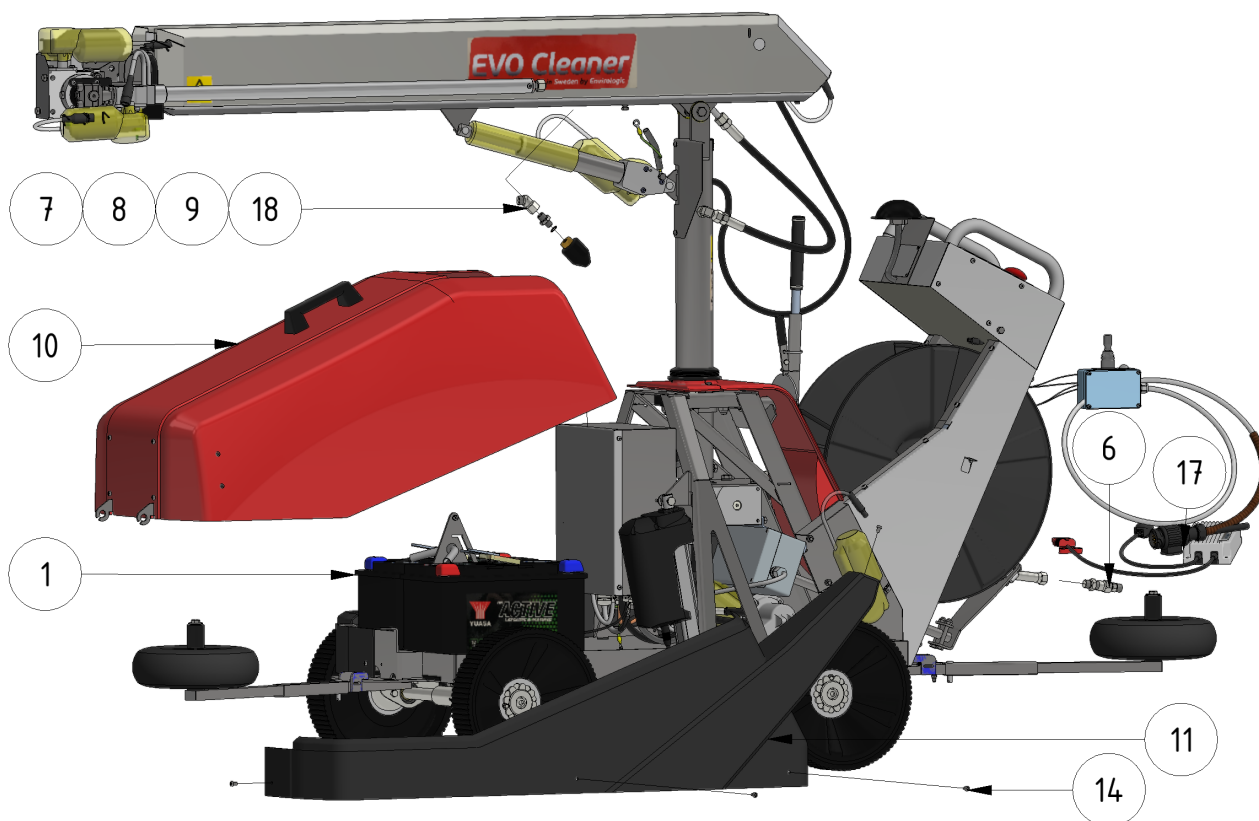

# Exploded views

Here you can find the exploded views of the robot, if you need a spare part for the robot just press on the links below and make your way to find what you need

## EVO Cleaner

**Shortcuts**

- [EVO Cleaner 1st level main assembly - 1109501](#)
- [EVO Cleaner 2nd level main assembly - 1109502](#)
- [EVO Cleaner 3rd level main assembly - 1109503](#)
- [Gearbox tower assembly - 1109524](#)
- [Drive axle assembly - 1109523](#)
- [Telescope assembly - 1109708](#)
- [Arm assembly - 1109710](#)
- [Junction box assembly - 1109529](#)
- [Hose reel drive unit - 1109515](#)

ITEM	DESCRIPTION	PART NUMBER	QTY
1	EVO Cleaner assembly 4	<a href="#">1109500</a>	1
2	Joystick	<a href="#">10020</a>	1
3	Sign joystick ENG	901144-05	1
4	Sign joystick ENG	901144-05	1
5	Wheel tool	407033	1
6	Water strainer/filter	<a href="#">1105006</a>	1
7	Rotary nozzle 0.55	<a href="#">901112</a>	1
8	Tredo washer 1/4 stainless	961041RF	1
9	Adapter 12 - 1/4"	961021RF	1
10	Hood	<a href="#">1109514</a>	1
11	Left cover	1409234	1
12	Right cover	1409235	1
13	Right lid	1109217	1

## Accessories

ITEM	DESCRIPTION	PART NUMBER	QTY
1	Marker, S shape	32030	1
2	Marker, S shape, short	32026	1
3	Marker, U shape	32040	1
4	Flex-wheel 35 mm	977031	1
5	Marker bracket	30000	1
6	Tube-clamp 35 mm	30010	1
7	Clamp	30021	1
10	Double nozzle / Shift-head valve	 1101201	1
11	Corner wheels	1109551	1
12	Guidance wheel, 400 mm	979201	1
13	Guidance wheel, high		1