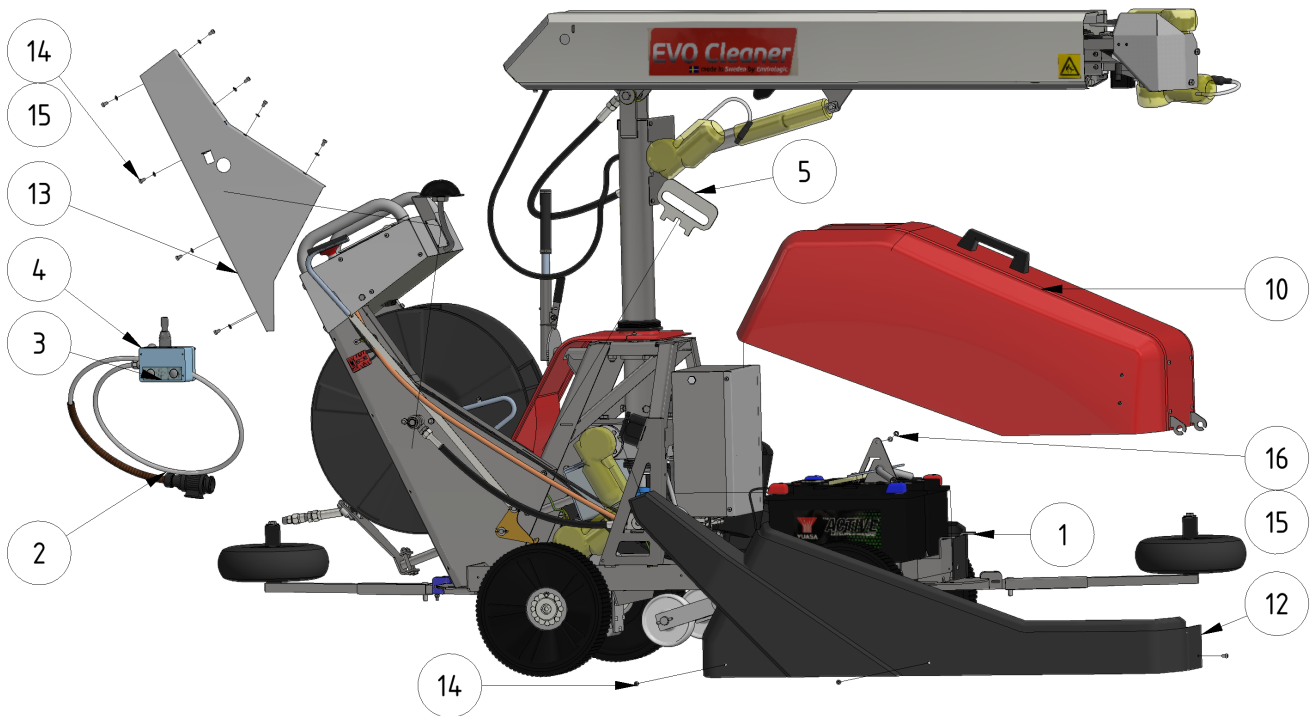

Exploded views

Here you can find the exploded views of the robot, if you need a spare part for the robot just press on the links below and make your way to find what you need

EVO Cleaner

Shortcuts

- [EVO Cleaner 1st level main assembly - 1109501](#)
- [EVO Cleaner 2nd level main assembly - 1109502](#)
- [EVO Cleaner 3rd level main assembly - 1109503](#)
- [Gearbox tower assembly - 1109524](#)
- [Drive axle assembly - 1109523](#)
- [Telescope assembly - 1109708](#)
- [Arm assembly - 1109710](#)
- [Junction box assembly - 1109529](#)
- [Hose reel drive unit - 1109515](#)

ITEM	DESCRIPTION	PART NUMBER	QTY
1	EVO Cleaner assembly 4	1109500	1
2	Joystick	10020	1
3	Sign joystick ENG	901144-05	1
4	Sign joystick ENG	901144-05	1
5	Wheel tool	407033	1
6	Water strainer/filter	1105006	1
7	Rotary nozzle 0.55	901112	1
8	Tredo washer 1/4 stainless	961041RF	1
9	Adapter 12 - 1/4"	961021RF	1
10	Hood	1109514	1
11	Left cover	1409234	1
12	Right cover	1409235	1
13	Right lid	1109217	1

ITEM	DESCRIPTION	PART NUMBER	QTY
14	Screw M6 x 10	941007	16
15	Spring Washer M6	941045	9
16	Nut M6	941002	1
17	Charger 24/12 230V	 10051 compl	1
18	Angle 135° stainless	961045RF	1

Accessories

ITEM	DESCRIPTION	PART NUMBER	QTY
1	Marker, S shape	32030	1
2	Marker, S shape, short	32026	1
3	Marker, U shape	32040	1
4	Flex-wheel 35 mm	977031	1
5	Marker bracket	30000	1
6	Tube-clamp 35 mm	30010	1
7	Clamp	30021	1
10	Double nozzle / Shift-head valve	 1101201	1
11	Corner wheels	1109551	1
12	Guidance wheel, 400 mm	979201	1
13	Guidance wheel, high		1