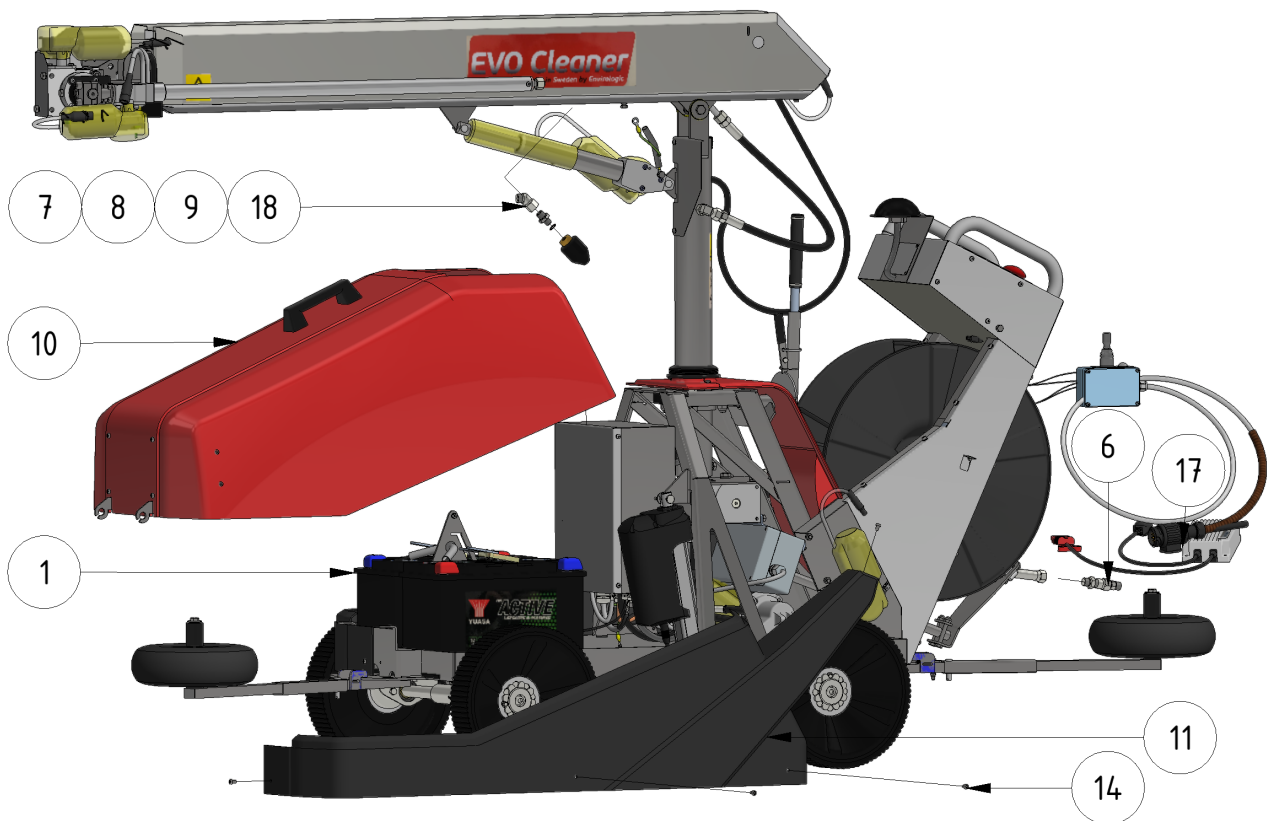

Exploded views

Here you can find the exploded views of the robot, if you need a spare part for the robot just press on the links below and make your way to find what you need

EVO Cleaner

Shortcuts

- [EVO Cleaner 1st level main assembly - 1109501](#)
- [EVO Cleaner 2nd level main assembly - 1109502](#)
- [EVO Cleaner 3rd level main assembly - 1109503](#)
- [Gearbox tower assembly - 1109524](#)
- [Drive axle assembly - 1109523](#)
- [Telescope assembly - 1109708](#)
- [Arm assembly - 1109710](#)
- [Junction box assembly - 1109529](#)
- [Hose reel drive unit - 1109515](#)

ITEM	DESCRIPTION	PART NUMBER	QTY
1	EVO Cleaner assembly 4	1109500	1
2	Joystick	10020	1
3	Sign joystick ENG	901144-05	1
4	Sign joystick ENG	901144-05	1
5	Wheel tool	407033	1
6	Water strainer/filter	1105006	1
7	Rotary nozzle 0.55	901112	1
8	Tredo washer 1/4 stainless	961041RF	1
9	Adapter 12 - 1/4"	961021RF	1
10	Hood	1109514	1
11	Left cover	1409234	1
12	Right cover	1409235	1
13	Right lid	1109217	1

ITEM	DESCRIPTION	PART NUMBER	QTY
14	Screw M6 x 10	941007	16
15	Spring Washer M6	941045	9
16	Nut M6	941002	1
17	Charger 24/12 230V	 10051 compl	1
18	Angle 135° stainless	961045RF	1

Accessories

ITEM	DESCRIPTION	PART NUMBER	QTY
1	Marker, S shape	32030	1
2	Marker, S shape, short	32026	1
3	Marker, U shape	32040	1
4	Flex-wheel 35 mm	977031	1
5	Marker bracket	30000	1
6	Tube-clamp 35 mm	30010	1
7	Clamp	30021	1
10	Double nozzle / Shift-head valve	 1101201	1
11	Corner wheels	1109551	1
12	Guidance wheel, 400 mm	979201	1
13	Guidance wheel, high		1