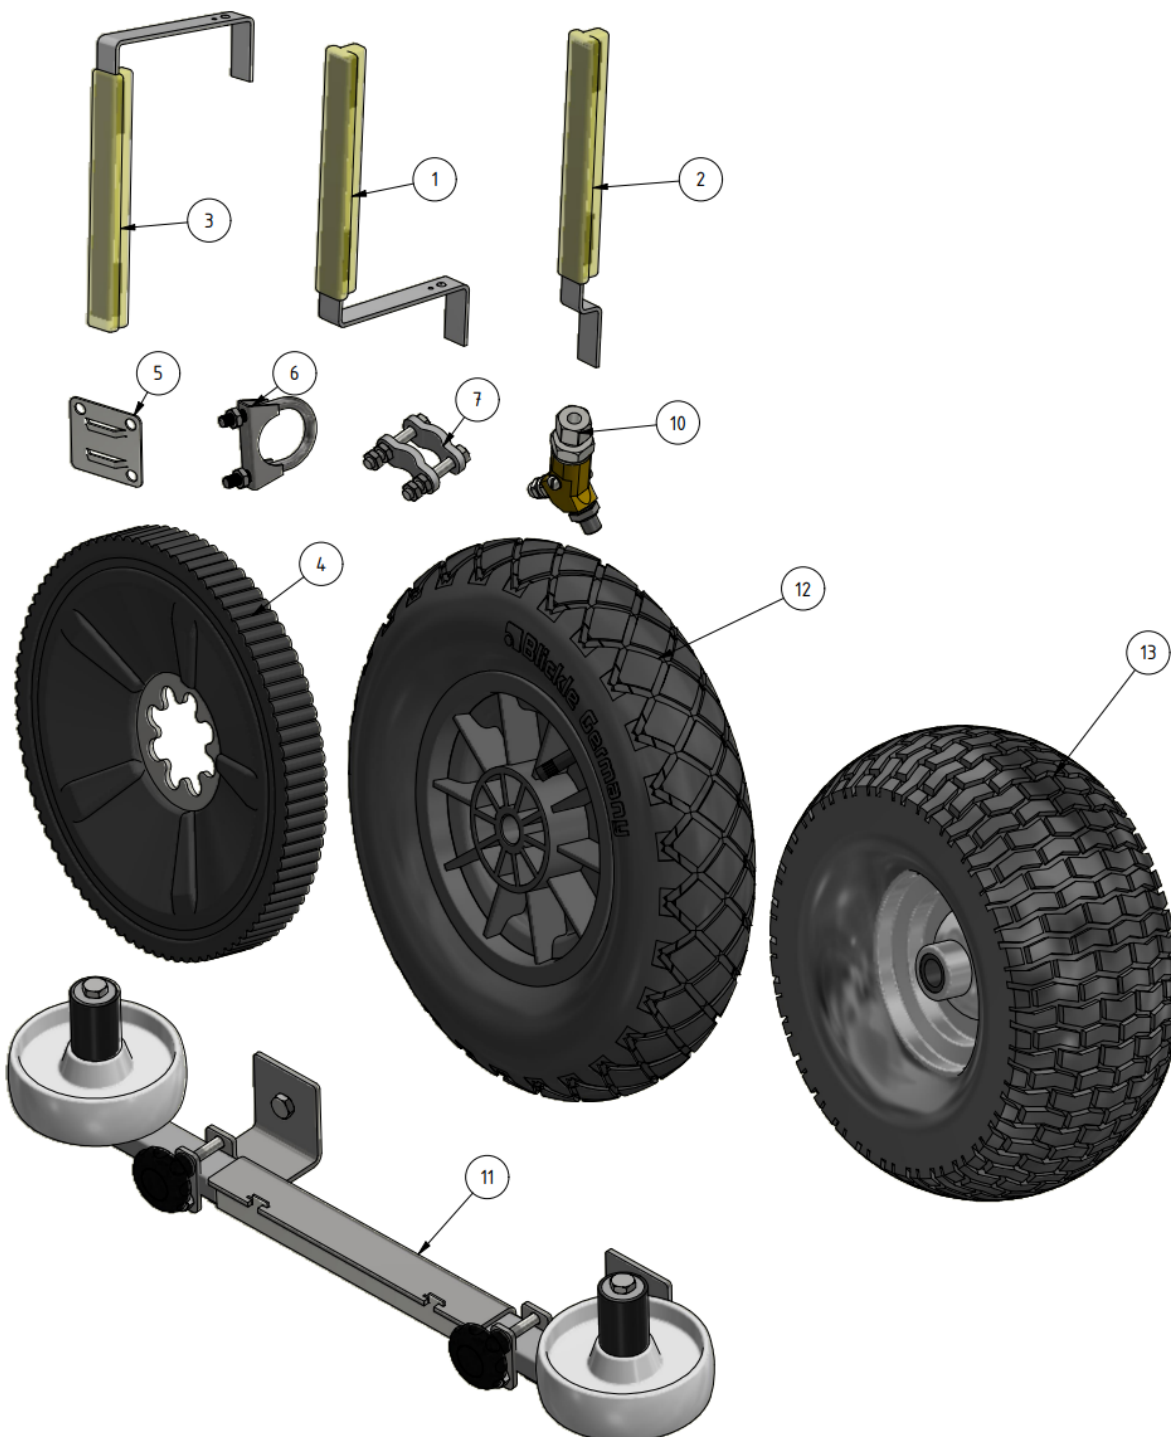

Exploded views

Here you can find the exploded views of the robot, if you need a spare part for the robot just press on the links below and make your way to find what you need

EVO Cleaner

Shortcuts

- [EVO Cleaner 1st level main assembly - 1109501](#)
- [EVO Cleaner 2nd level main assembly - 1109502](#)
- [EVO Cleaner 3rd level main assembly - 1109503](#)
- [Gearbox tower assembly - 1109524](#)
- [Drive axle assembly - 1109523](#)
- [Telescope assembly - 1109708](#)
- [Arm assembly - 1109710](#)
- [Junction box assembly - 1109529](#)
- [Hose reel drive unit - 1109515](#)

ITEM	DESCRIPTION	PART NUMBER	QTY
1	EVO Cleaner assembly 4	1109500	1
2	Joystick	10020	1
3	Sign joystick ENG	901144-05	1
4	Sign joystick ENG	901144-05	1
5	Wheel tool	407033	1
6	Water strainer/filter	1105006	1
7	Rotary nozzle 0.55	901112	1
8	Tredo washer 1/4 stainless	961041RF	1
9	Adapter 12 - 1/4"	961021RF	1
10	Hood	1109514	1
11	Left cover	1409234	1
12	Right cover	1409235	1
13	Right lid	1109217	1

ITEM	DESCRIPTION	PART NUMBER	QTY
14	Screw M6 x 10	941007	16
15	Spring Washer M6	941045	9
16	Nut M6	941002	1
17	Charger 24/12 230V	 10051 compl	1
18	Angle 135° stainless	961045RF	1

Accessories

ITEM	DESCRIPTION	PART NUMBER	QTY
1	Marker, S shape	32030	1
2	Marker, S shape, short	32026	1
3	Marker, U shape	32040	1
4	Flex-wheel 35 mm	977031	1
5	Marker bracket	30000	1
6	Tube-clamp 35 mm	30010	1
7	Clamp	30021	1
10	Double nozzle / Shift-head valve	 1101201	1
11	Corner wheels	1109551	1
12	Guidance wheel , 400 mm	979201	1
13	Guidance wheel , high	1101126M	1