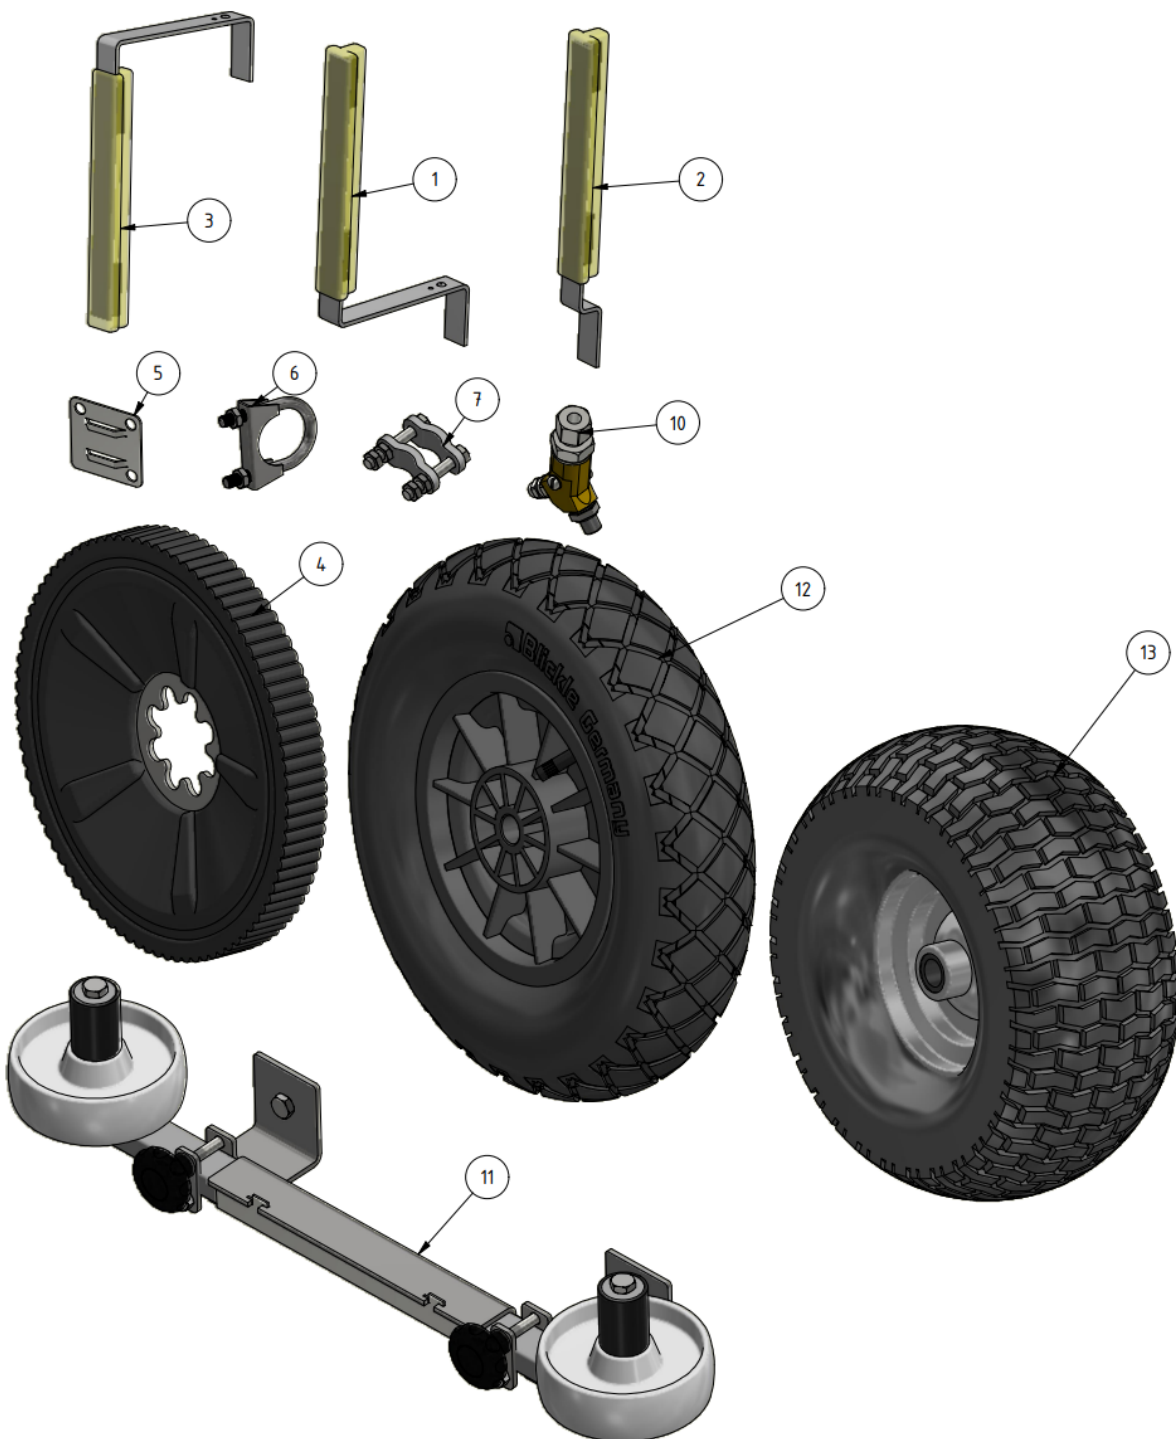

Exploded views

Here you can find the exploded views of the robot, if you need a spare part for the robot just press on the links below and make your way to find what you need

EVO Cleaner

Shortcuts

- [EVO Cleaner 1st level main assembly - 1109501](#)
- [EVO Cleaner 2nd level main assembly - 1109502](#)
- [EVO Cleaner 3rd level main assembly - 1109503](#)
- [Gearbox tower assembly - 1109524](#)
- [Drive axle assembly - 1109523](#)
- [Telescope assembly - 1109708](#)
- [Arm assembly - 1109710](#)
- [Junction box assembly - 1109529](#)
- [Hose reel drive unit - 1109515](#)

ITEM	DESCRIPTION	PART NUMBER	QTY
1	EVO Cleaner assembly 4	1109500	1
2	Joystick	10020	1
3	Sign joystick ENG	901144-05	1
4	Sign joystick ENG	901144-05	1
5	Wheel tool	407033	1
6	Water strainer/filter	1105006	1
7	Rotary nozzle 0.55	901112	1
8	Tredo washer 1/4 stainless	961041RF	1
9	Adapter 12 - 1/4"	961021RF	1
10	Hood	1109514	1
11	Left cover	1409234	1
12	Right cover	1409235	1
13	Right lid	1109217	1

ITEM	DESCRIPTION	PART NUMBER	QTY
14	Screw M6 x 10	941007	16
15	Spring Washer M6	941045	9
16	Nut M6	941002	1
17	Charger 24/12 230V	 10051 compl	1
18	Angle 135° stainless	961045RF	1

Accessories

ITEM	DESCRIPTION	PART NUMBER	QTY
1	Marker, S shape	32030	1
2	Marker, S shape, short	32026	1
3	Marker, U shape	32040	1
4	Flex-wheel 35 mm	977031	1
5	Marker bracket	30000	1
6	Tube-clamp 35 mm	30010	1
7	Clamp	30021	1
10	Double nozzle / Shift-head valve	 1101201	1
11	Corner wheels	1109551	1
12	Guidance wheel , 400 mm	979201	1
13	Guidance wheel , high	1101126M	1