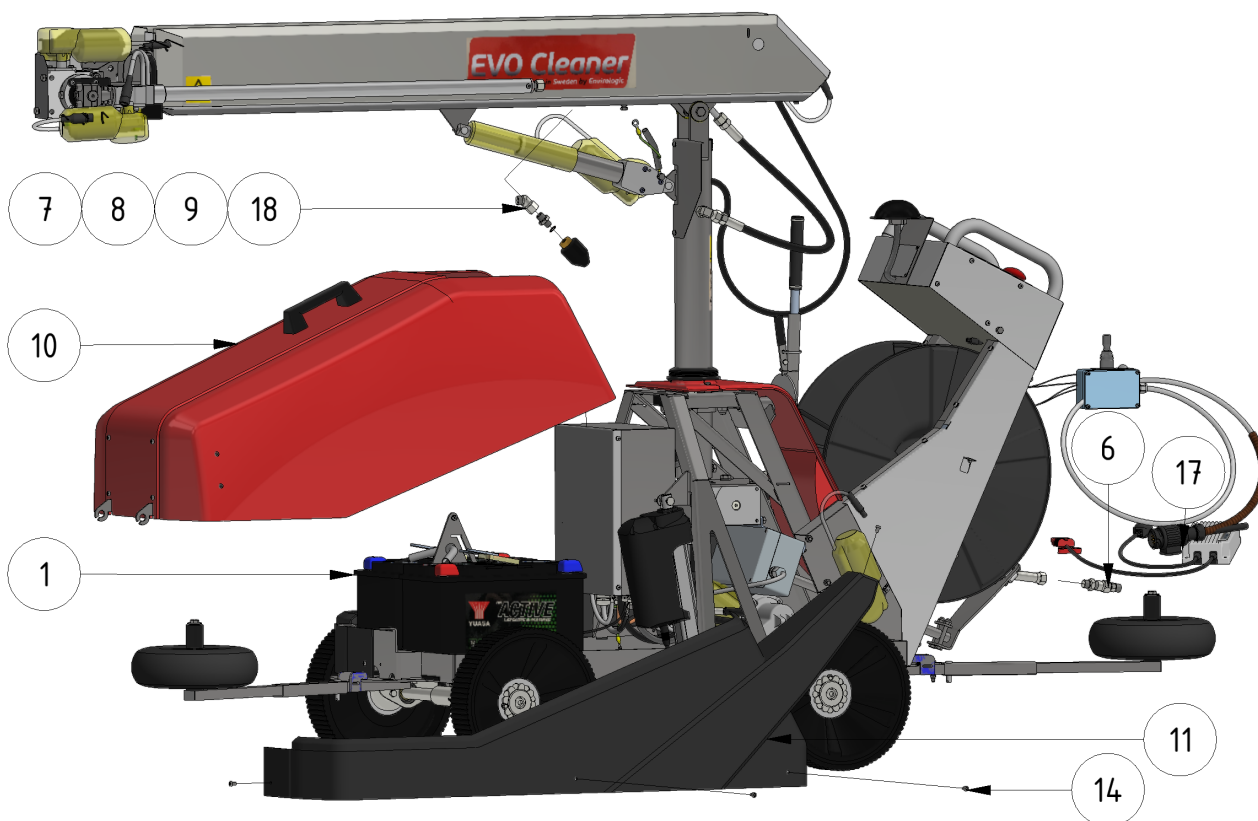

Exploded views

Here you can find the exploded views of the robot, if you need a spare part for the robot just press on the links below and make your way to find what you need

EVO Cleaner

Shortcuts

- [EVO Cleaner 1st level main assembly - 1109501](#)
- [EVO Cleaner 2nd level main assembly - 1109502](#)
- [EVO Cleaner 3rd level main assembly - 1109503](#)
- [Gearbox tower assembly - 1109524](#)
- [Drive axle assembly - 1109523](#)
- [Telescope assembly - 1109708](#)
- [Arm assembly - 1109710](#)
- [Junction box assembly - 1109529](#)
- [Hose reel drive unit - 1109515](#)

ITEM	DESCRIPTION	PART NUMBER	QTY
1	EVO Cleaner assembly 4	1109500	1
2	Joystick	10020	1
3	Sign joystick ENG	901144-05	1
4	Sign joystick ENG	901144-05	1
5	Wheel tool	407033	1
6	Water strainer/filter	1105006	1
7	Rotary nozzle 0.55	901112	1
8	Tredo washer 1/4 stainless	961041RF	1
9	Adapter 12 - 1/4"	961021RF	1
10	Hood	1109514	1
11	Left cover	1409234	1
12	Right cover	1409235	1
13	Right lid	1109217	1

ITEM	DESCRIPTION	PART NUMBER	QTY
14	Screw M6 x 10	941007	16
15	Spring Washer M6	941045	9
16	Nut M6	941002	1
17	Charger 24/12 230V	 10051 compl	1
18	Angle 135° stainless	961045RF	1

Accessories

ITEM	DESCRIPTION	PART NUMBER	QTY
1	Marker, S shape	32030	1
2	Marker, S shape, short	32026	1
3	Marker, U shape	32040	1
4	Flex-wheel 35 mm	977031	1
5	Marker bracket	30000	1
6	Tube-clamp 35 mm	30010	1
7	Clamp	30021	1
10	Double nozzle / Shift-head valve	 1101201	1
11	Corner wheels	1109551	1
12	Guidance wheel , 400 mm	979201	1
13	Guidance wheel , high	1101126M	1