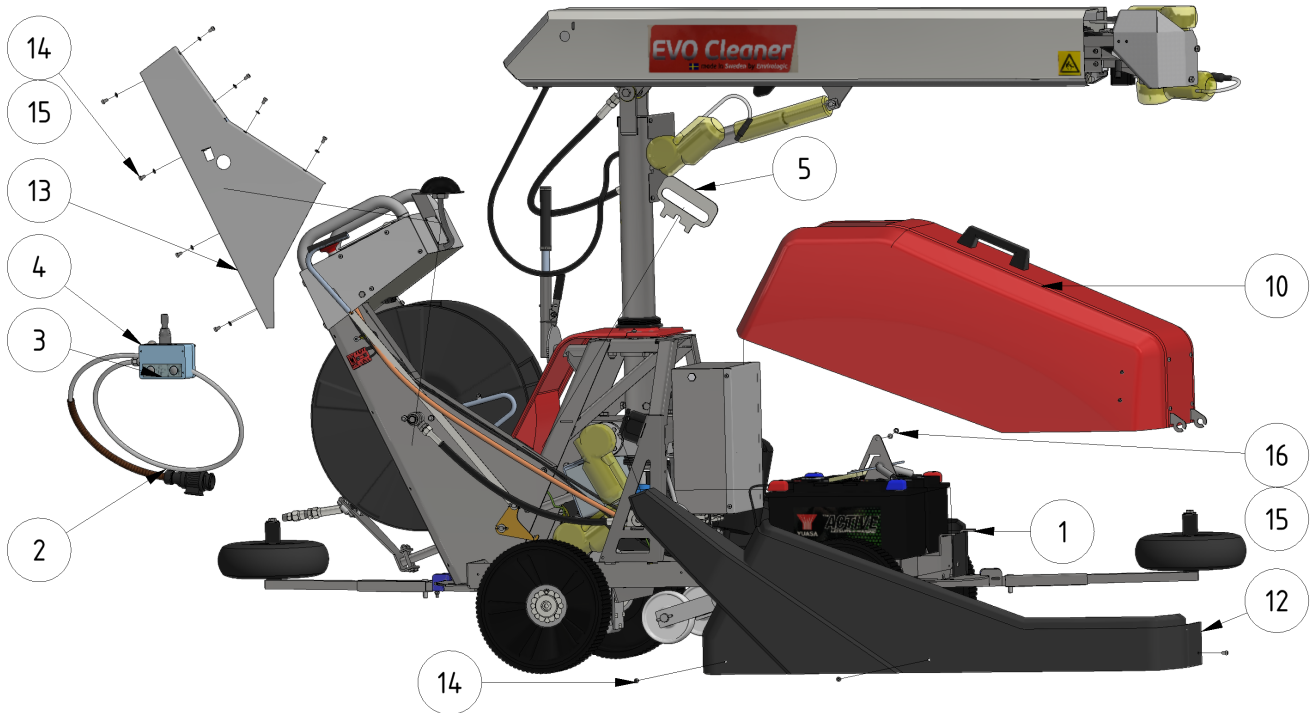

# Exploded views

Here you can find the exploded views of the robot, if you need a spare part for the robot just press on the links below and make your way to find what you need

## EVO Cleaner

**Shortcuts**

- [EVO Cleaner 1st level main assembly - 1109501](#)
- [EVO Cleaner 2nd level main assembly - 1109502](#)
- [EVO Cleaner 3rd level main assembly - 1109503](#)
- [Gearbox tower assembly - 1109524](#)
- [Drive axle assembly - 1109523](#)
- [Telescope assembly - 1109708](#)
- [Arm assembly - 1109710](#)
- [Junction box assembly - 1109529](#)
- [Hose reel drive unit - 1109515](#)

ITEM	DESCRIPTION	PART NUMBER	QTY
1	EVO Cleaner assembly 4	<a href="#">1109500</a>	1
2	Joystick	<a href="#">10020</a>	1
3	Sign joystick ENG	901144-05	1
4	Sign joystick ENG	901144-05	1
5	Wheel tool	407033	1
6	Water strainer/filter	<a href="#">1105006</a>	1
7	Rotary nozzle 0.55	<a href="#">901112</a>	1
8	Tredo washer 1/4 stainless	961041RF	1
9	Adapter 12 - 1/4"	961021RF	1
10	Hood	<a href="#">1109514</a>	1
11	Left cover	1409234	1
12	Right cover	1409235	1
13	Right lid	1109217	1

## Accessories

ITEM	DESCRIPTION	PART NUMBER	QTY
1	Marker, S shape	32030	1
2	Marker, S shape, short	32026	1
3	Marker, U shape	32040	1
4	Flex-wheel 35 mm	977031	1
5	Marker bracket	30000	1
6	Tube-clamp 35 mm	30010	1
7	Clamp	30021	1
10	Double nozzle / Shift-head valve	 1101201	1
11	Corner wheels	1109551	1
12	<a href="#">Guidance wheel</a> , 400 mm	979201	1
13	<a href="#">Guidance wheel</a> , high	1101126M	1