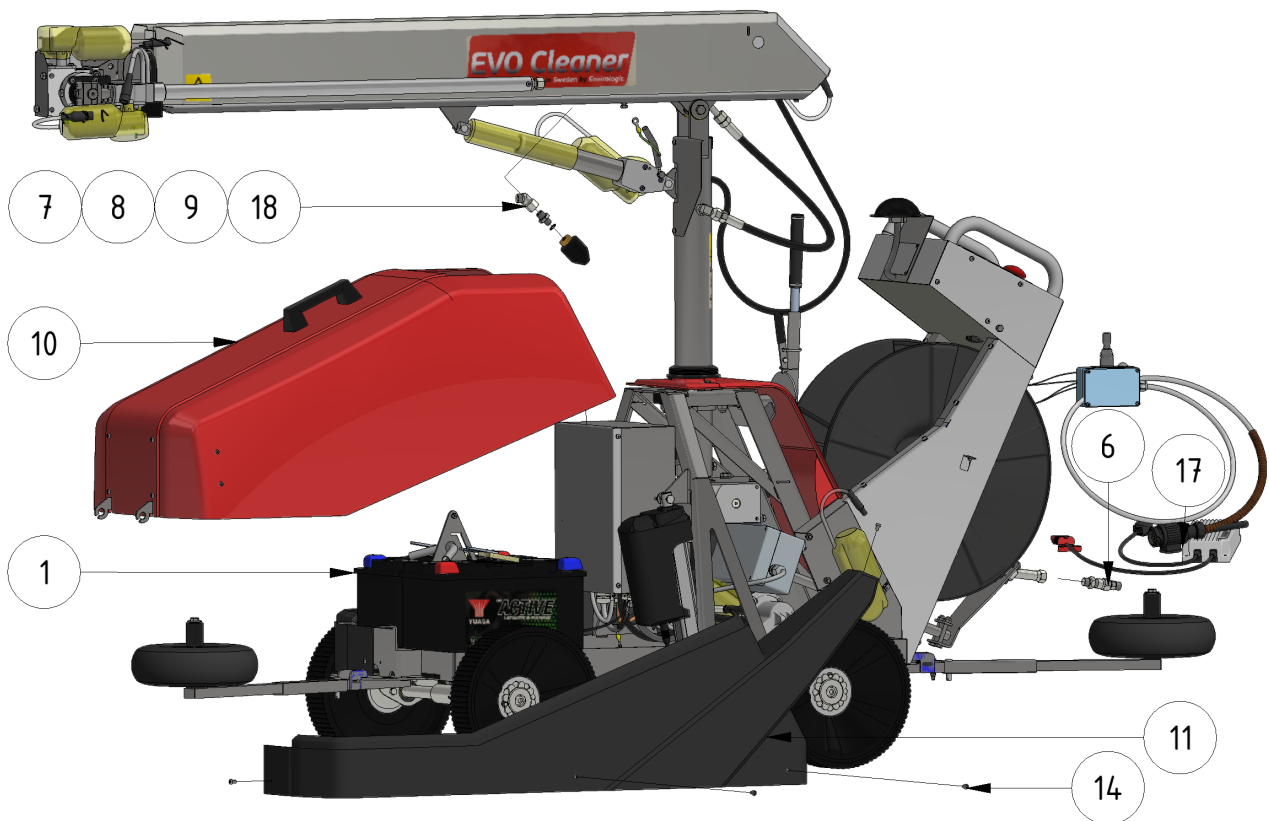

# Exploded views

Here you can find the exploded views of the robot, if you need a spare part for the robot just press on the links below and make your way to find what you need

## EVO Cleaner

**Shortcuts**

- [EVO Cleaner 1st level main assembly - 1109501](#)
- [EVO Cleaner 2nd level main assembly - 1109502](#)
- [EVO Cleaner 3rd level main assembly - 1109503](#)
- [Gearbox tower assembly - 1109524](#)
- [Drive axle assembly - 1109523](#)
- [Telescope assembly - 1109708](#)
- [Arm assembly - 1109710](#)
- [Junction box assembly - 1109529](#)
- [Hose reel drive unit - 1109515](#)

ITEM	DESCRIPTION	PART NUMBER	QTY
1	EVO Cleaner assembly 4	<a href="#">1109500</a>	1
2	Joystick	<a href="#">10020</a>	1
3	Sign joystick ENG	901144-05	1
4	Sign joystick ENG	901144-05	1
5	Wheel tool	407033	1
6	Water strainer/filter	<a href="#">1105006</a>	1
7	Rotary nozzle 0.55	<a href="#">901112</a>	1
8	Tredo washer 1/4 stainless	961041RF	1
9	Adapter 12 - 1/4"	961021RF	1
10	Hood	<a href="#">1109514</a>	1
11	Left cover	1409234	1
12	Right cover	1409235	1
13	Right lid	1109217	1