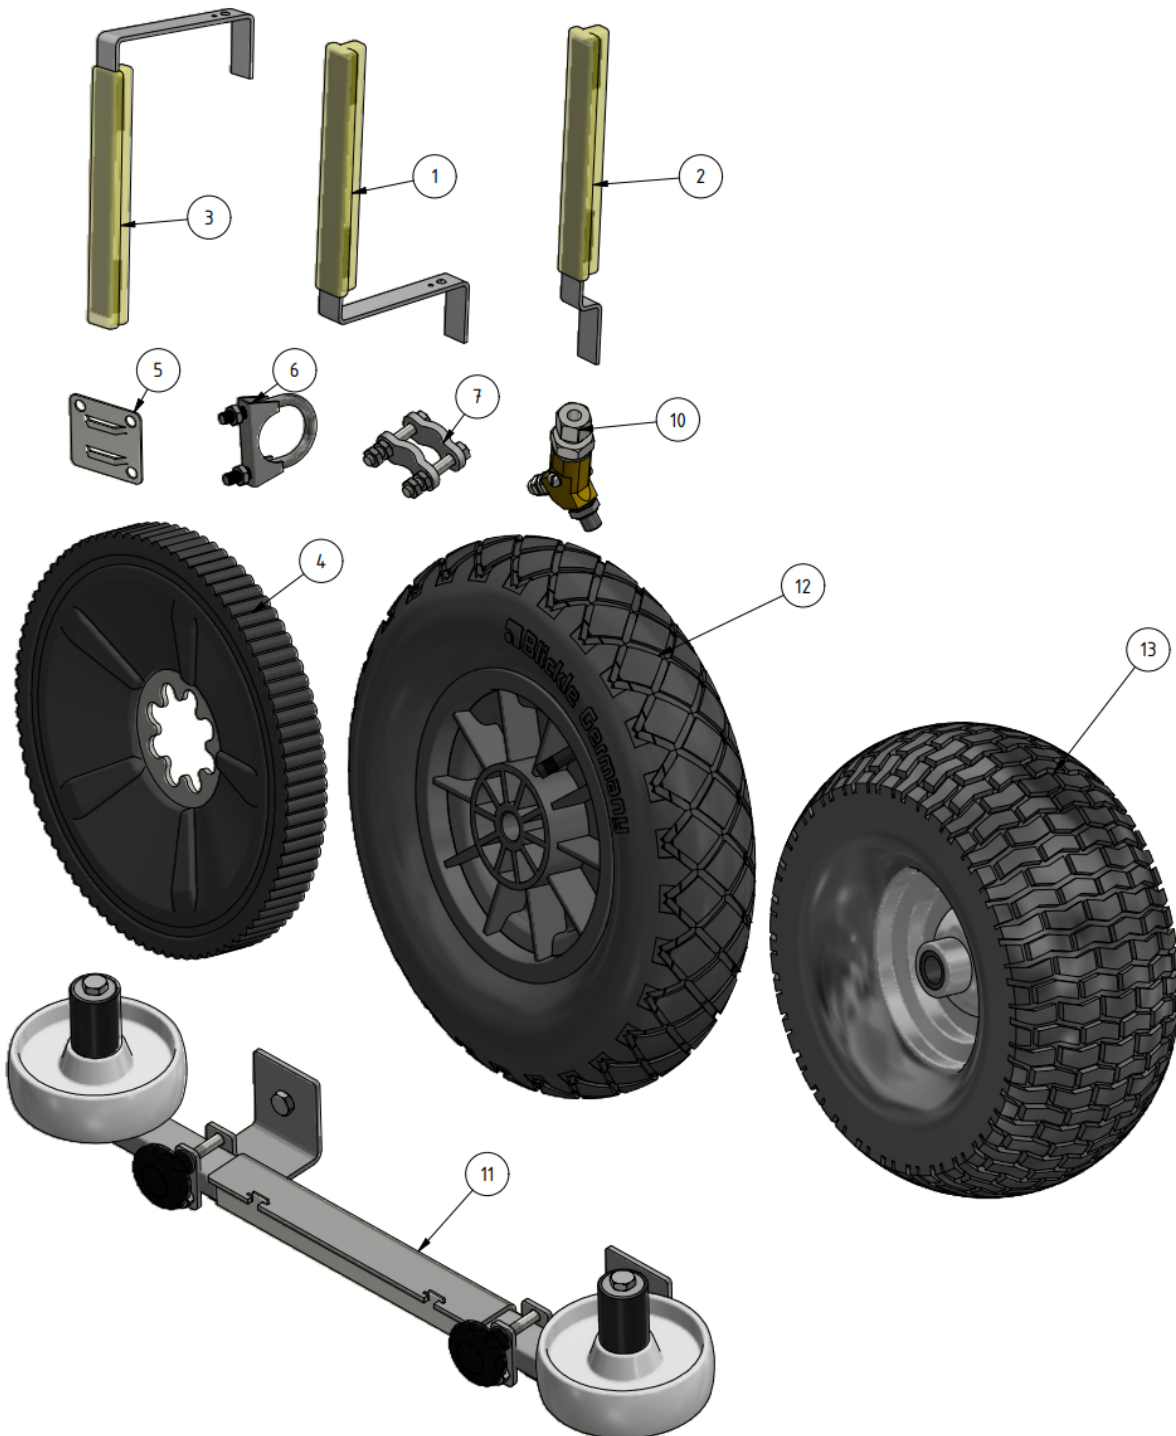

## EVO Cleaner

**Shortcuts**

- [EVO Cleaner 1st level main assembly - 1109501](#)
- [EVO Cleaner 2nd level main assembly - 1109502](#)
- [EVO Cleaner 3rd level main assembly - 1109503](#)
- [Gearbox tower assembly - 1109524](#)
- [Drive axle assembly - 1109523](#)
- [Telescope assembly - 1109708](#)
- [Arm assembly - 1109710](#)
- [Junction box assembly - 1109529](#)
- [Hose reel drive unit - 1109515](#)

ITEM	DESCRIPTION	PART NUMBER	QTY
1	EVO Cleaner assembly 4	<a href="#">1109500</a>	1
2	Joystick	<a href="#">10020</a>	1
3	Sign joystick ENG	901144-05	1
4	Sign joystick ENG	901144-05	1
5	Wheel tool	407033	1
6	Water strainer/filter	<a href="#">1105006</a>	1
7	Rotary nozzle 0.55	<a href="#">901112</a>	1
8	Tredo washer 1/4 stainless	961041RF	1
9	Adapter 12 - 1/4"	961021RF	1
10	Hood	<a href="#">1109514</a>	1
11	Left cover	1409234	1
12	Right cover	1409235	1
13	Right lid	1109217	1

ITEM	DESCRIPTION	PART NUMBER	QTY
14	Screw M6 x 10	941007	16
15	Spring Washer M6	941045	9
16	Nut M6	941002	1
17	Charger 24/12 230V	 10051 compl	1
18	Angle 135° stainless	961045RF	1

## Accessories

ITEM	DESCRIPTION	PART NUMBER	QTY
1	Marker, S shape	32030	1
2	Marker, S shape, short	32026	1
3	Marker, U shape	32040	1
4	Flex-wheel 35 mm	977031	1
5	Marker bracket	30000	1
6	Tube-clamp 35 mm	30010	1
7	Clamp	30021	1
10	Double nozzle / Shift-head valve	 1101201	1
11	Corner wheels	1109551	1
12	<a href="#">Guidance wheel</a> , 400 mm	979201	1
13	<a href="#">Guidance wheel</a> , high	1101126M	1