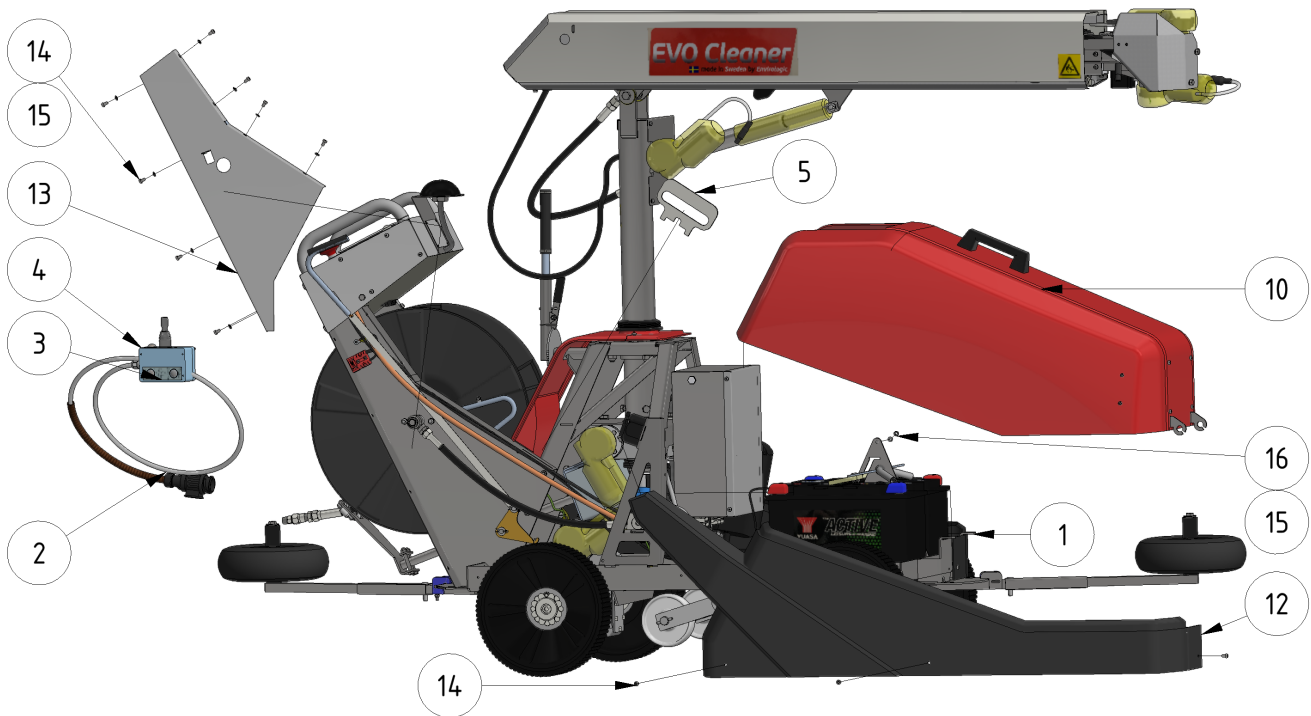

Exploded views

Here you can find the exploded views of the robot, if you need a spare part for the robot just press on the links below and make your way to find what you need

EVO Cleaner

Shortcuts

- [EVO Cleaner 1st level main assembly - 1109501](#)
- [EVO Cleaner 2nd level main assembly - 1109502](#)
- [EVO Cleaner 3rd level main assembly - 1109503](#)
- [Gearbox tower assembly - 1109524](#)
- [Drive axle assembly - 1109523](#)
- [Telescope assembly - 1109708](#)
- [Arm assembly - 1109710](#)
- [Junction box assembly - 1109529](#)
- [Hose reel drive unit - 1109515](#)

ITEM	DESCRIPTION	PART NUMBER	QTY
1	EVO Cleaner assembly 4	1109500	1
2	Joystick	10020	1
3	Sign joystick ENG	901144-05	1
4	Sign joystick ENG	901144-05	1
5	Wheel tool	407033	1
6	Water strainer/filter	1105006	1
7	Rotary nozzle 0.55	901112	1
8	Tredo washer 1/4 stainless	961041RF	1
9	Adapter 12 - 1/4"	961021RF	1
10	Hood	1109514	1
11	Left cover	1409234	1
12	Right cover	1409235	1
13	Right lid	1109217	1

ITEM	DESCRIPTION	PART NUMBER	QTY
14	Screw M6 x 10	941007	16
15	Spring Washer M6	941045	9
16	Nut M6	941002	1
17	Charger 24/12 230V	 10051 compl	1
18	Angle 135° stainless	961045RF	1

Accessories

ITEM	DESCRIPTION	PART NUMBER	QTY
1	Marker, S shape	32030	1
2	Marker, S shape, short	32026	1
3	Marker, U shape	32040	1
4	Flex-wheel 35 mm	977031	1
5	Marker bracket	30000	1
6	Tube-clamp 35 mm	30010	1
7	Clamp	30021	1
10	Double nozzle / Shift-head valve	 1101201	1
11	Corner wheels	1109551	1
12	Guidance wheel , 400 mm	979201	1
13	Guidance wheel , high	1101126M	1