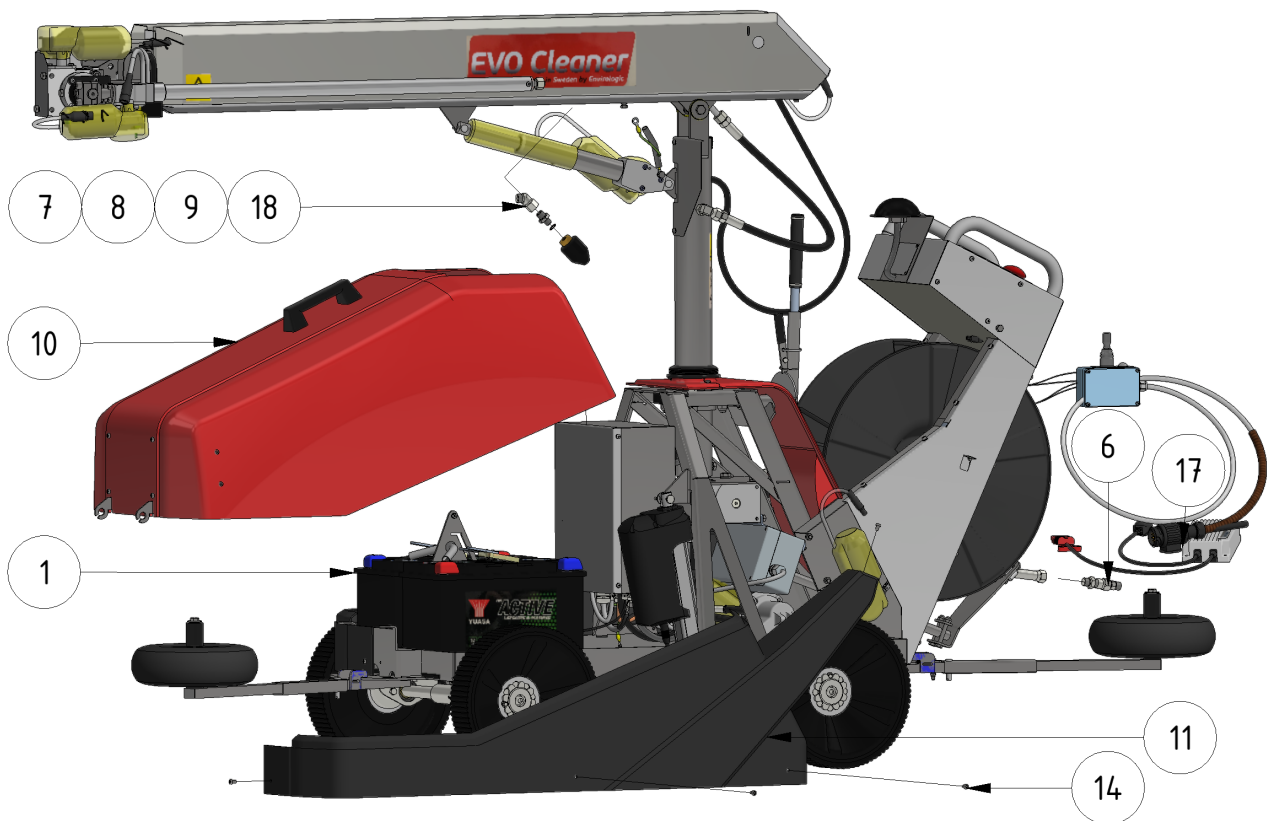

Exploded views

Here you can find the exploded views of the robot, if you need a spare part for the robot just press on the links below and make your way to find what you need

EVO Cleaner

Shortcuts

- [EVO Cleaner 1st level main assembly - 1109501](#)
- [EVO Cleaner 2nd level main assembly - 1109502](#)
- [EVO Cleaner 3rd level main assembly - 1109503](#)
- [Gearbox tower assembly - 1109524](#)
- [Drive axle assembly - 1109523](#)
- [Telescope assembly - 1109708](#)
- [Arm assembly - 1109710](#)
- [Junction box assembly - 1109529](#)
- [Hose reel drive unit - 1109515](#)

ITEM	DESCRIPTION	PART NUMBER	QTY
1	EVO Cleaner assembly 4	1109500	1
2	Joystick	10020	1
3	Sign joystick ENG	901144-05	1
4	Sign joystick ENG	901144-05	1
5	Wheel tool	407033	1
6	Water strainer/filter	1105006	1
7	Rotary nozzle 0.55	901112	1
8	Tredo washer 1/4 stainless	961041RF	1
9	Adapter 12 - 1/4"	961021RF	1
10	Hood	1109514	1
11	Left cover	1409234	1
12	Right cover	1409235	1
13	Right lid	1109217	1

ITEM	DESCRIPTION	PART NUMBER	QTY
14	Screw M6 x 10	941007	16
15	Spring Washer M6	941045	9
16	Nut M6	941002	1
17	Charger 24/12 230V	 10051 compl	1
18	Angle 135° stainless	961045RF	1

Accessories

ITEM	DESCRIPTION	PART NUMBER	QTY
1	Marker, S shape	32030	1
2	Marker, S shape, short	32026	1
3	Marker, U shape	32040	1
4	Flex-wheel 35 mm	977031	1
5	Marker bracket	30000	1
6	Tube-clamp 35 mm	30010	1
7	Clamp	30021	1
10	Double nozzle / Shift-head valve	 1101201	1
11	Corner wheels	1109551	1
12	Guidance wheel , 400 mm	979201	1
13	Guidance wheel , high	1101126M	1