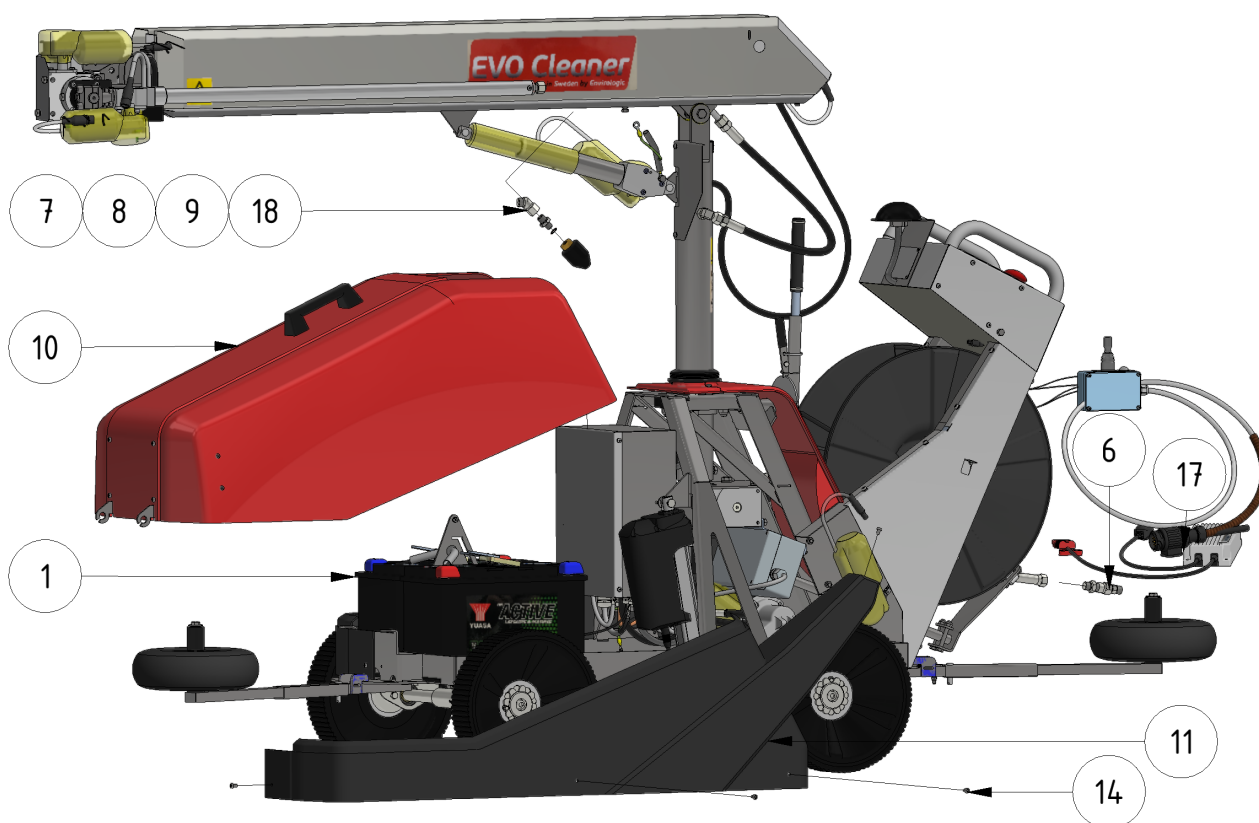

# Exploded views

Here you can find the exploded views of the robot, if you need a spare part for the robot just press on the links below and make your way to find what you need

## EVO Cleaner

**Shortcuts**

- [EVO Cleaner 1st level main assembly - 1109501](#)
- [EVO Cleaner 2nd level main assembly - 1109502](#)
- [EVO Cleaner 3rd level main assembly - 1109503](#)
- [Gearbox tower assembly - 1109524](#)
- [Drive axle assembly - 1109523](#)
- [Telescope assembly - 1109708](#)
- [Arm assembly - 1109710](#)
- [Junction box assembly - 1109529](#)
- [Hose reel drive unit - 1109515](#)

ITEM	DESCRIPTION	PART NUMBER	QTY
1	EVO Cleaner assembly 4	<a href="#">1109500</a>	1
2	Joystick	<a href="#">10020</a>	1
3	Sign joystick ENG	901144-05	1
4	Sign joystick ENG	901144-05	1
5	Wheel tool	407033	1
6	Water strainer/filter	<a href="#">1105006</a>	1
7	Rotary nozzle 0.55	<a href="#">901112</a>	1
8	Tredo washer 1/4 stainless	961041RF	1
9	Adapter 12 - 1/4"	961021RF	1
10	Hood	<a href="#">1109514</a>	1
11	Left cover	1409234	1
12	Right cover	1409235	1
13	Right lid	1109217	1

## Accessories

ITEM	DESCRIPTION	PART NUMBER
1	Marker, S shape	32030
2	Marker, S shape, short	32026
3	Marker, U shape	32040
4	Flex-wheel 35 mm	977031
5	Marker bracket	30000
6	Tube-clamp 35 mm	30010
7	Clamp	30021
10	Double nozzle / Shift-head valve 	<a href="#">1101201</a>
11	Corner wheels	1109551
12	<a href="#">Guidance wheel</a> , 400 mm	979201
13	<a href="#">Guidance wheel</a> , high	10003