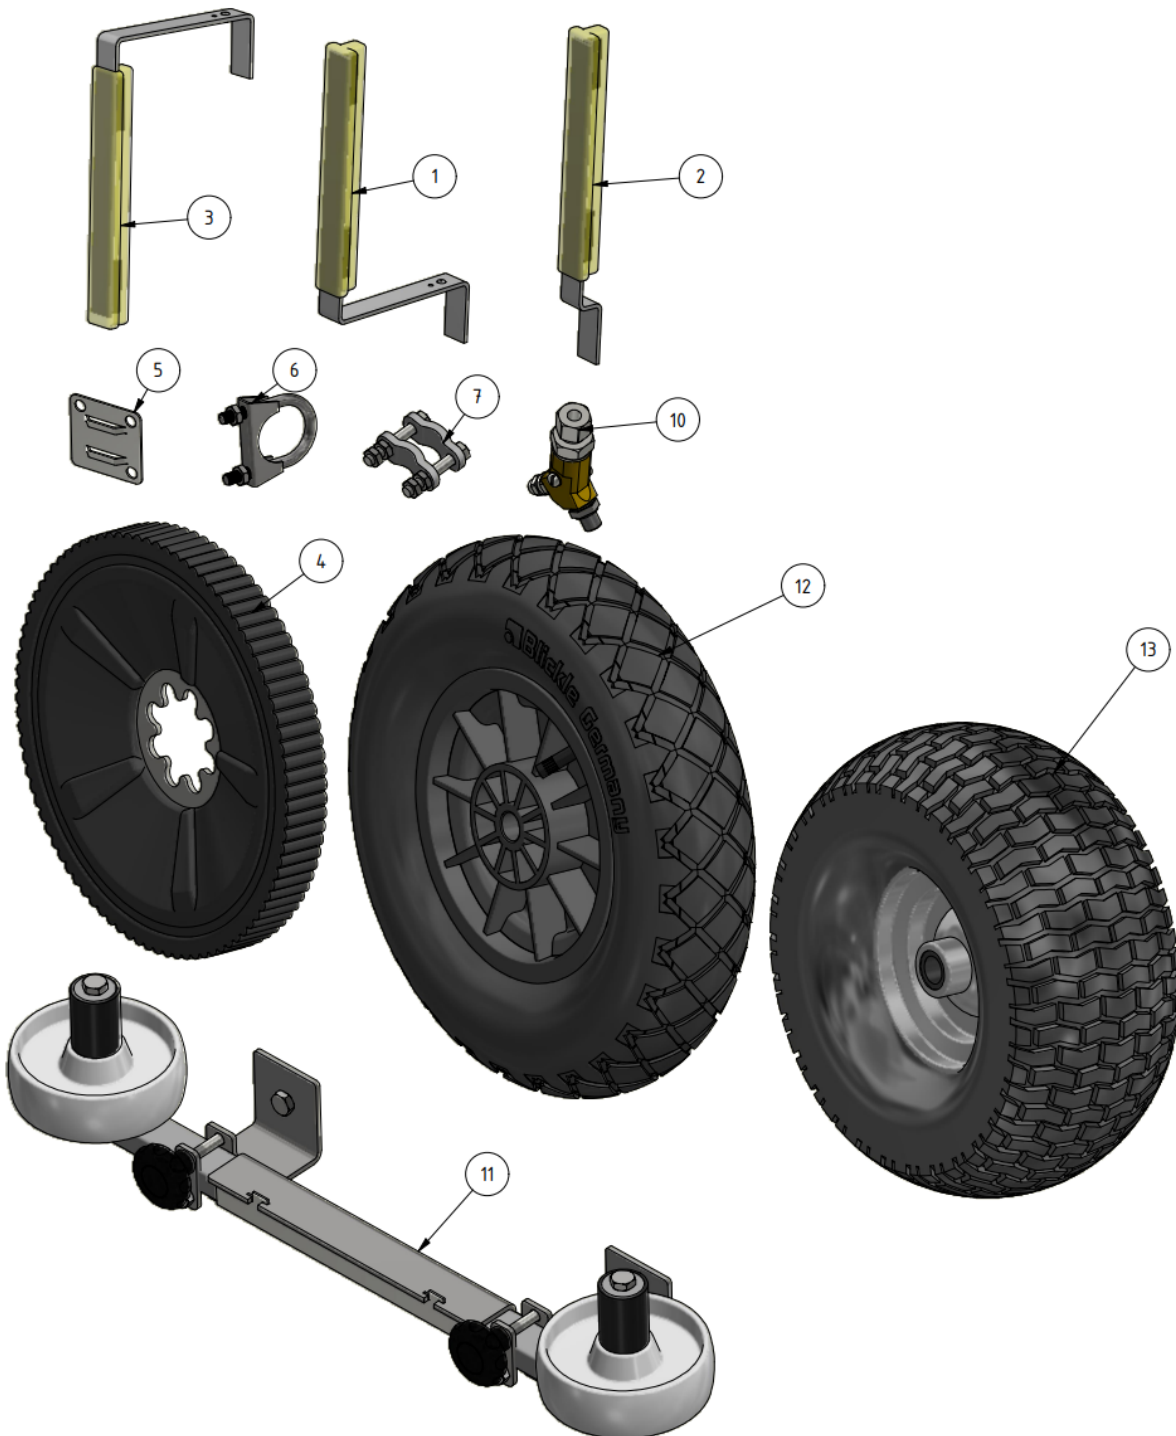

Exploded views

Here you can find the exploded views of the robot, if you need a spare part for the robot just press on the links below and make your way to find what you need

EVO Cleaner

Shortcuts

- [EVO Cleaner 1st level main assembly - 1109501](#)
- [EVO Cleaner 2nd level main assembly - 1109502](#)
- [EVO Cleaner 3rd level main assembly - 1109503](#)
- [Gearbox tower assembly - 1109524](#)
- [Drive axle assembly - 1109523](#)
- [Telescope assembly - 1109708](#)
- [Arm assembly - 1109710](#)
- [Junction box assembly - 1109529](#)
- [Hose reel drive unit - 1109515](#)

ITEM	DESCRIPTION	PART NUMBER	QTY
1	EVO Cleaner assembly 4	+ 1109500	1
2	Joystick	+ 10020	1
3	Sign joystick ENG	901144-05	1
4	Sign joystick ENG	901144-05	1
5	Wheel tool	407033	1
6	Water strainer/filter	+ 1105006	1
7	Rotary nozzle 0.55	+ 901112	1
8	Tredo washer 1/4 stainless	961041RF	1
9	Adapter 12 - 1/4"	961021RF	1
10	Hood	+ 1109514	1
11	Left cover	1409234	1
12	Right cover	1409235	1
13	Right lid	1109217	1

ITEM	DESCRIPTION	PART NUMBER	QTY
14	Screw M6 x 10	941007	16
15	Spring Washer M6	941045	9
16	Nut M6	941002	1
17	Charger 24/12 230V	 10051 compl	1
18	Angle 135° stainless	961045RF	1

Accessories

ITEM	DESCRIPTION	PART NUMBER
1	Marker, S shape	32030
2	Marker, S shape, short	32026
3	Marker, U shape	32040
4	Flex-wheel 35 mm	977031
5	Marker bracket	30000
6	Tube-clamp 35 mm	30010
7	Clamp	30021
10	Double nozzle / Shift-head valve 	1101201
11	Corner wheels	1109551
12	Guidance wheel , 400 mm	979201
13	Guidance wheel , high	10003