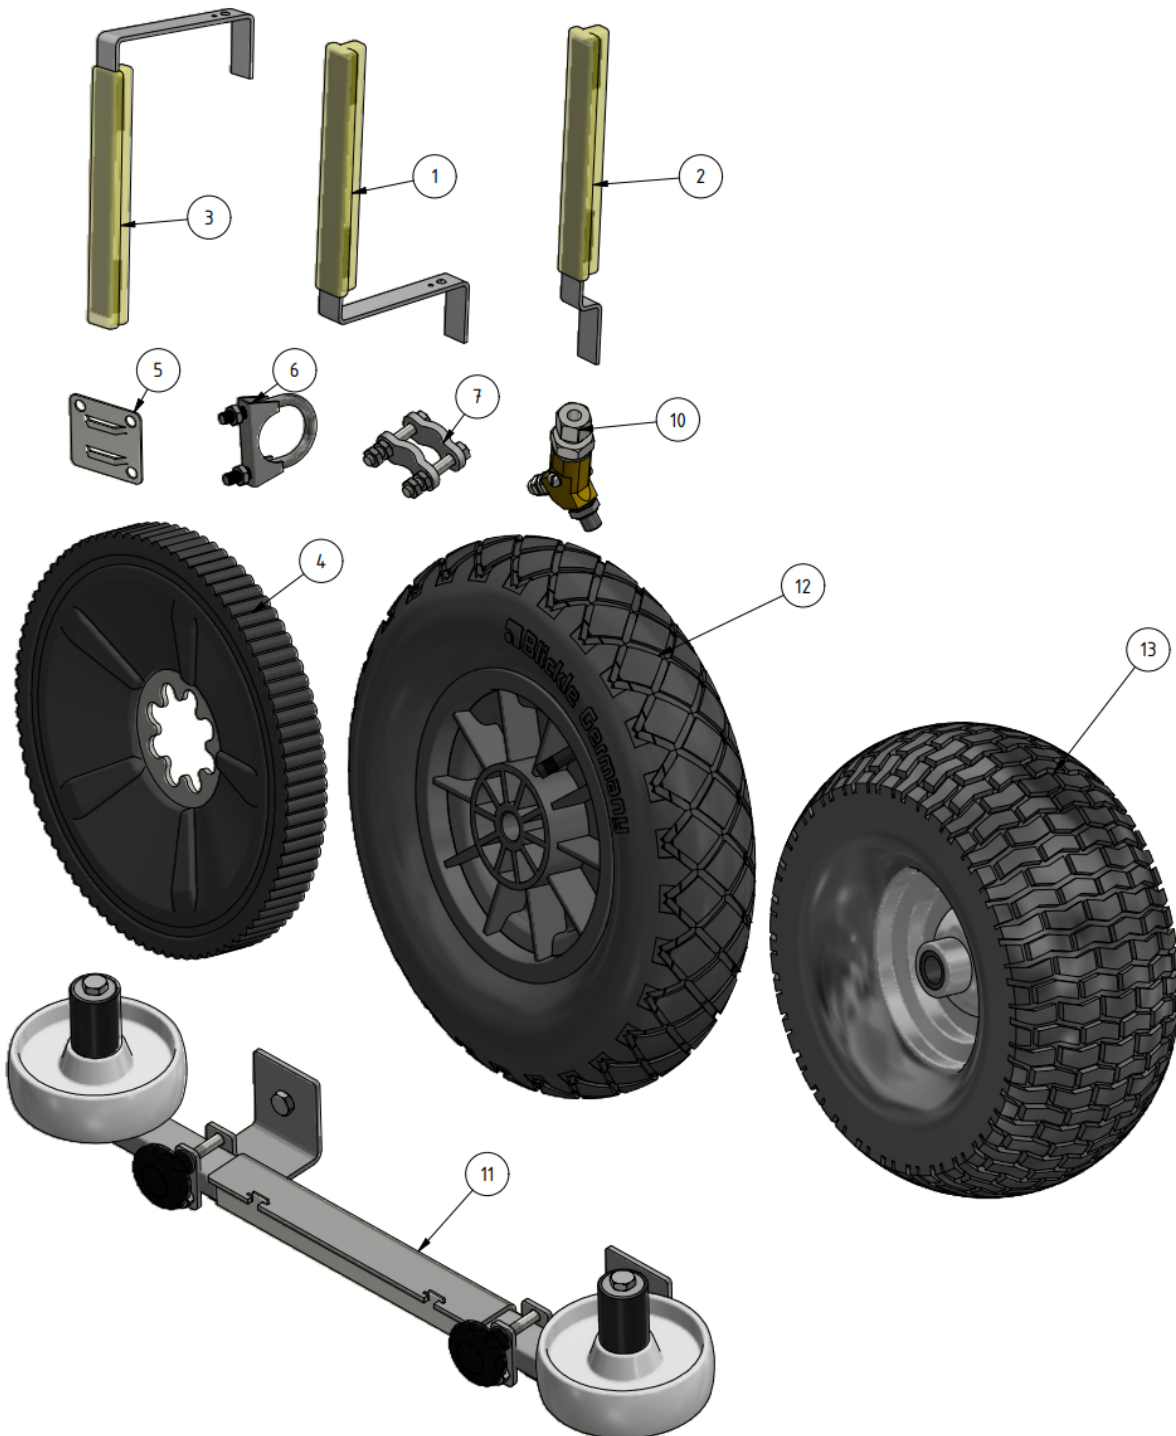

## EVO Cleaner

**Shortcuts**

- [EVO Cleaner 1st level main assembly - 1109501](#)
- [EVO Cleaner 2nd level main assembly - 1109502](#)
- [EVO Cleaner 3rd level main assembly - 1109503](#)
- [Gearbox tower assembly - 1109524](#)
- [Drive axle assembly - 1109523](#)
- [Telescope assembly - 1109708](#)
- [Arm assembly - 1109710](#)
- [Junction box assembly - 1109529](#)
- [Hose reel drive unit - 1109515](#)

ITEM	DESCRIPTION	PART NUMBER	QTY
1	EVO Cleaner assembly 4	<a href="#">1109500</a>	1
2	Joystick	<a href="#">10020</a>	1
3	Sign joystick ENG	901144-05	1
4	Sign joystick ENG	901144-05	1
5	Wheel tool	407033	1
6	Water strainer/filter	<a href="#">1105006</a>	1
7	Rotary nozzle 0.55	<a href="#">901112</a>	1
8	Tredo washer 1/4 stainless	961041RF	1
9	Adapter 12 - 1/4"	961021RF	1
10	Hood	<a href="#">1109514</a>	1
11	Left cover	1409234	1
12	Right cover	1409235	1
13	Right lid	1109217	1

ITEM	DESCRIPTION	PART NUMBER	QTY
14	Screw M6 x 10	941007	16
15	Spring Washer M6	941045	9
16	Nut M6	941002	1
17	Charger 24/12 230V	 10051 compl	1
18	Angle 135° stainless	961045RF	1

## Accessories

ITEM	DESCRIPTION	PART NUMBER
1	Marker, S shape	32030
2	Marker, S shape, short	32026
3	Marker, U shape	32040
4	Flex-wheel 35 mm	977031
5	Marker bracket	30000
6	Tube-clamp 35 mm	30010
7	Clamp	30021
10	Double nozzle / Shift-head valve 	<a href="#">1101201</a>
11	Corner wheels	1109551
12	<a href="#">Guidance wheel</a> , 400 mm	979201
13	<a href="#">Guidance wheel</a> , high	10003