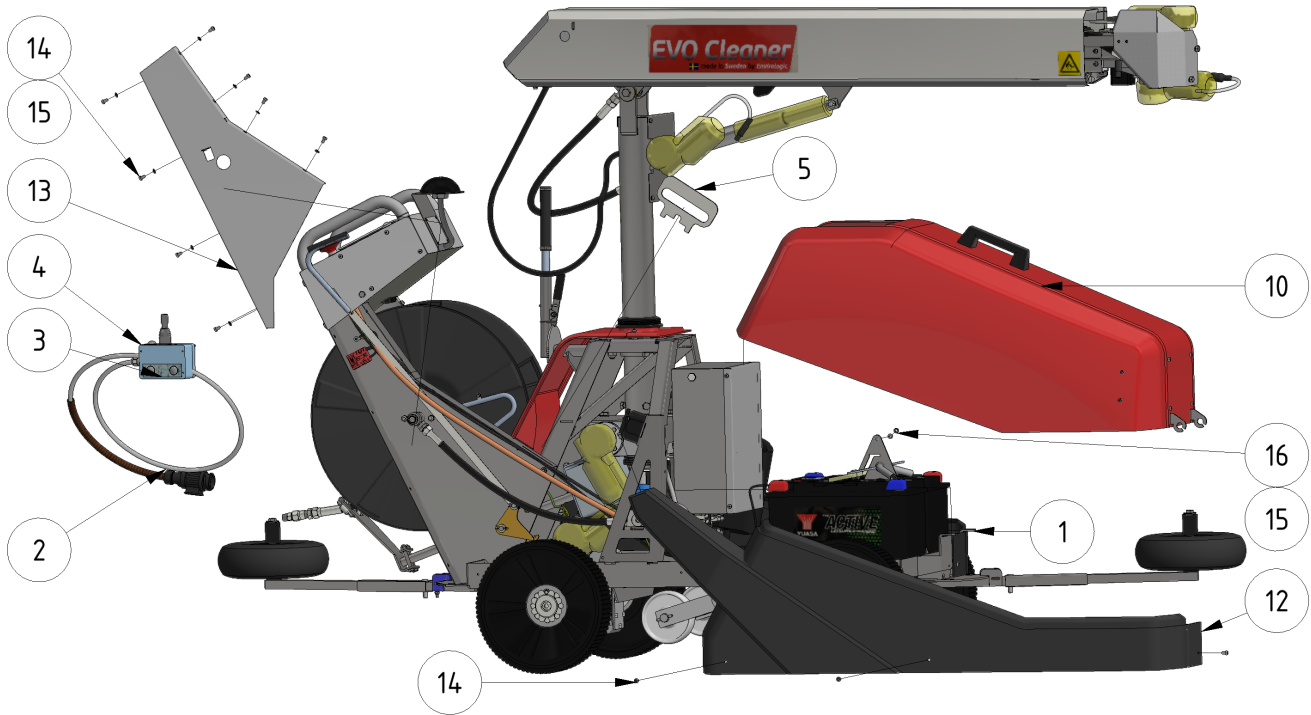

Exploded views

Here you can find the exploded views of the robot, if you need a spare part for the robot just press on the links below and make your way to find what you need

EVO Cleaner

Shortcuts

- [EVO Cleaner 1st level main assembly - 1109501](#)
- [EVO Cleaner 2nd level main assembly - 1109502](#)
- [EVO Cleaner 3rd level main assembly - 1109503](#)
- [Gearbox tower assembly - 1109524](#)
- [Drive axle assembly - 1109523](#)
- [Telescope assembly - 1109708](#)
- [Arm assembly - 1109710](#)
- [Junction box assembly - 1109529](#)
- [Hose reel drive unit - 1109515](#)

ITEM	DESCRIPTION	PART NUMBER	QTY
1	EVO Cleaner assembly 4	+ 1109500	1
2	Joystick	+ 10020	1
3	Sign joystick ENG	901144-05	1
4	Sign joystick ENG	901144-05	1
5	Wheel tool	407033	1
6	Water strainer/filter	+ 1105006	1
7	Rotary nozzle 0.55	+ 901112	1
8	Tredo washer 1/4 stainless	961041RF	1
9	Adapter 12 - 1/4"	961021RF	1
10	Hood	+ 1109514	1
11	Left cover	1409234	1
12	Right cover	1409235	1
13	Right lid	1109217	1

ITEM	DESCRIPTION	PART NUMBER	QTY
14	Screw M6 x 10	941007	16
15	Spring Washer M6	941045	9
16	Nut M6	941002	1
17	Charger 24/12 230V	 10051 compl	1
18	Angle 135° stainless	961045RF	1

Accessories

ITEM	DESCRIPTION	PART NUMBER
1	Marker, S shape	32030
2	Marker, S shape, short	32026
3	Marker, U shape	32040
4	Flex-wheel 35 mm	977031
5	Marker bracket	30000
6	Tube-clamp 35 mm	30010
7	Clamp	30021
10	Double nozzle / Shift-head valve 	1101201
11	Corner wheels	1109551
12	Guidance wheel , 400 mm	979201
13	Guidance wheel , high	10003