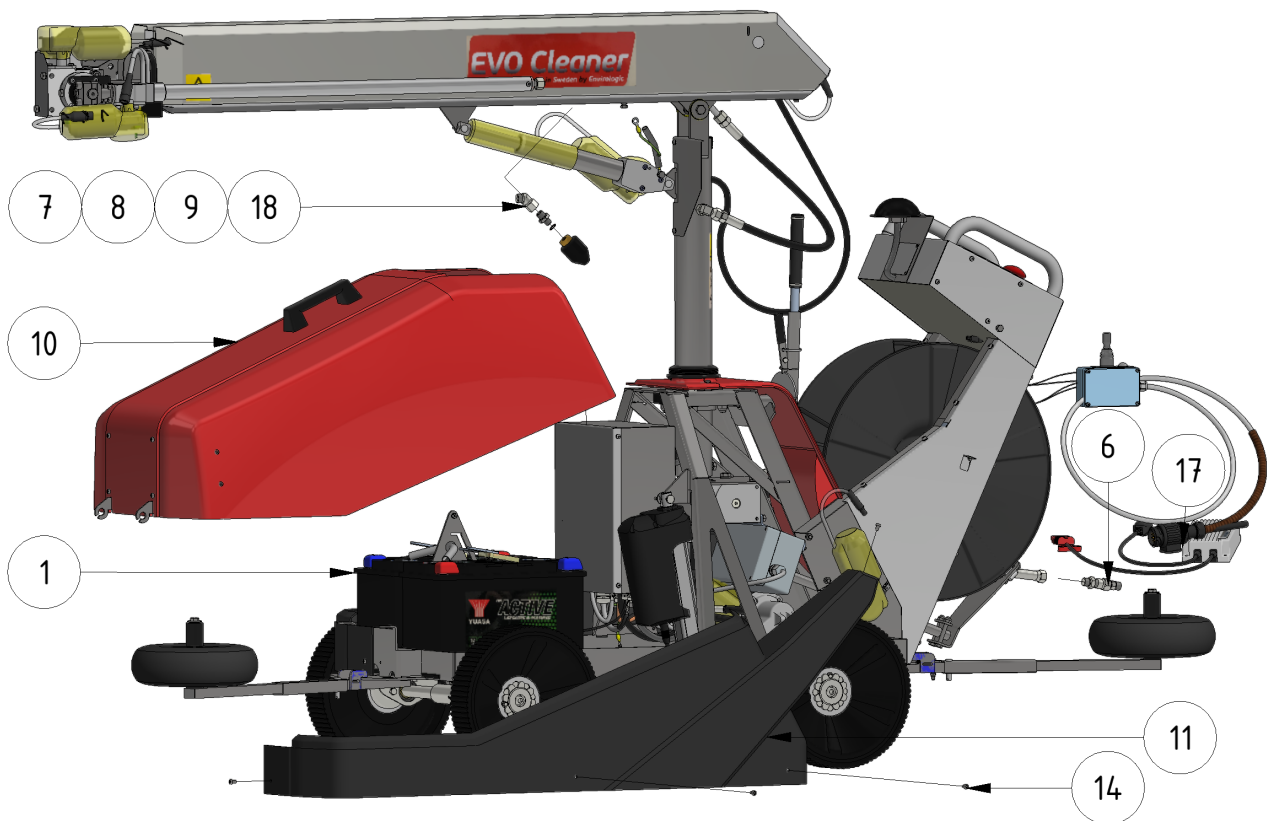

Exploded views

Here you can find the exploded views of the robot, if you need a spare part for the robot just press on the links below and make your way to find what you need

EVO Cleaner

Shortcuts

- [EVO Cleaner 1st level main assembly - 1109501](#)
- [EVO Cleaner 2nd level main assembly - 1109502](#)
- [EVO Cleaner 3rd level main assembly - 1109503](#)
- [Gearbox tower assembly - 1109524](#)
- [Drive axle assembly - 1109523](#)
- [Telescope assembly - 1109708](#)
- [Arm assembly - 1109710](#)
- [Junction box assembly - 1109529](#)
- [Hose reel drive unit - 1109515](#)

ITEM	DESCRIPTION	PART NUMBER	QTY
1	EVO Cleaner assembly 4	+ 1109500	1
2	Joystick	+ 10020	1
3	Sign joystick ENG	901144-05	1
4	Sign joystick ENG	901144-05	1
5	Wheel tool	407033	1
6	Water strainer/filter	+ 1105006	1
7	Rotary nozzle 0.55	+ 901112	1
8	Tredo washer 1/4 stainless	961041RF	1
9	Adapter 12 - 1/4"	961021RF	1
10	Hood	+ 1109514	1
11	Left cover	1409234	1
12	Right cover	1409235	1
13	Right lid	1109217	1

ITEM	DESCRIPTION	PART NUMBER	QTY
14	Screw M6 x 10	941007	16
15	Spring Washer M6	941045	9
16	Nut M6	941002	1
17	Charger 24/12 230V	 10051 compl	1
18	Angle 135° stainless	961045RF	1

Accessories

ITEM	DESCRIPTION	PART NUMBER
1	Marker, S shape	32030
2	Marker, S shape, short	32026
3	Marker, U shape	32040
4	Flex-wheel 35 mm	977031
5	Marker bracket	30000
6	Tube-clamp 35 mm	30010
7	Clamp	30021
10	Double nozzle / Shift-head valve 	1101201
11	Corner wheels	1109551
12	Guidance wheel , 400 mm	979201
13	Guidance wheel , high	10003