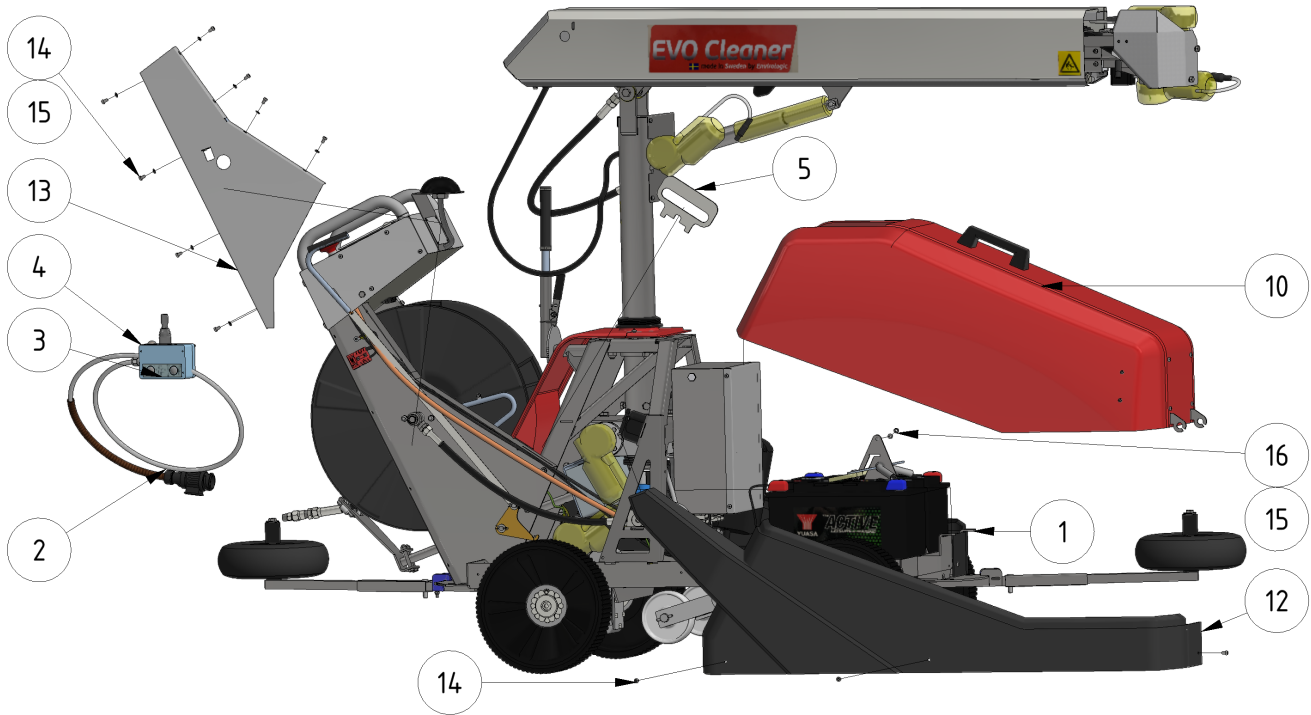

# Exploded views

Here you can find the exploded views of the robot, if you need a spare part for the robot just press on the links below and make your way to find what you need

## EVO Cleaner

**Shortcuts**

- [EVO Cleaner 1st level main assembly - 1109501](#)
- [EVO Cleaner 2nd level main assembly - 1109502](#)
- [EVO Cleaner 3rd level main assembly - 1109503](#)
- [Gearbox tower assembly - 1109524](#)
- [Drive axle assembly - 1109523](#)
- [Telescope assembly - 1109708](#)
- [Arm assembly - 1109710](#)
- [Junction box assembly - 1109529](#)
- [Hose reel drive unit - 1109515](#)

ITEM	DESCRIPTION	PART NUMBER	QTY
1	EVO Cleaner assembly 4	<a href="#">1109500</a>	1
2	Joystick	<a href="#">10020</a>	1
3	Sign joystick ENG	901144-05	1
4	Sign joystick ENG	901144-05	1
5	Wheel tool	407033	1
6	Water strainer/filter	<a href="#">1105006</a>	1
7	Rotary nozzle 0.55	<a href="#">901112</a>	1
8	Tredo washer 1/4 stainless	961041RF	1
9	Adapter 12 - 1/4"	961021RF	1
10	Hood	<a href="#">1109514</a>	1
11	Left cover	1409234	1
12	Right cover	1409235	1
13	Right lid	1109217	1

## Accessories

ITEM	DESCRIPTION	PART NUMBER
1	Marker, S shape	32030
2	Marker, S shape, short	32026
3	Marker, U shape	32040
4	Flex-wheel 35 mm	977031
5	Marker bracket	30000
6	Tube-clamp 35 mm	30010
7	Clamp	30021
10	Double nozzle / Shift-head valve 	<a href="#">1101201</a>
11	Corner wheels	1109551
12	<a href="#">Guidance wheel</a> , 400 mm	979201
13	<a href="#">Guidance wheel</a> , high	10003