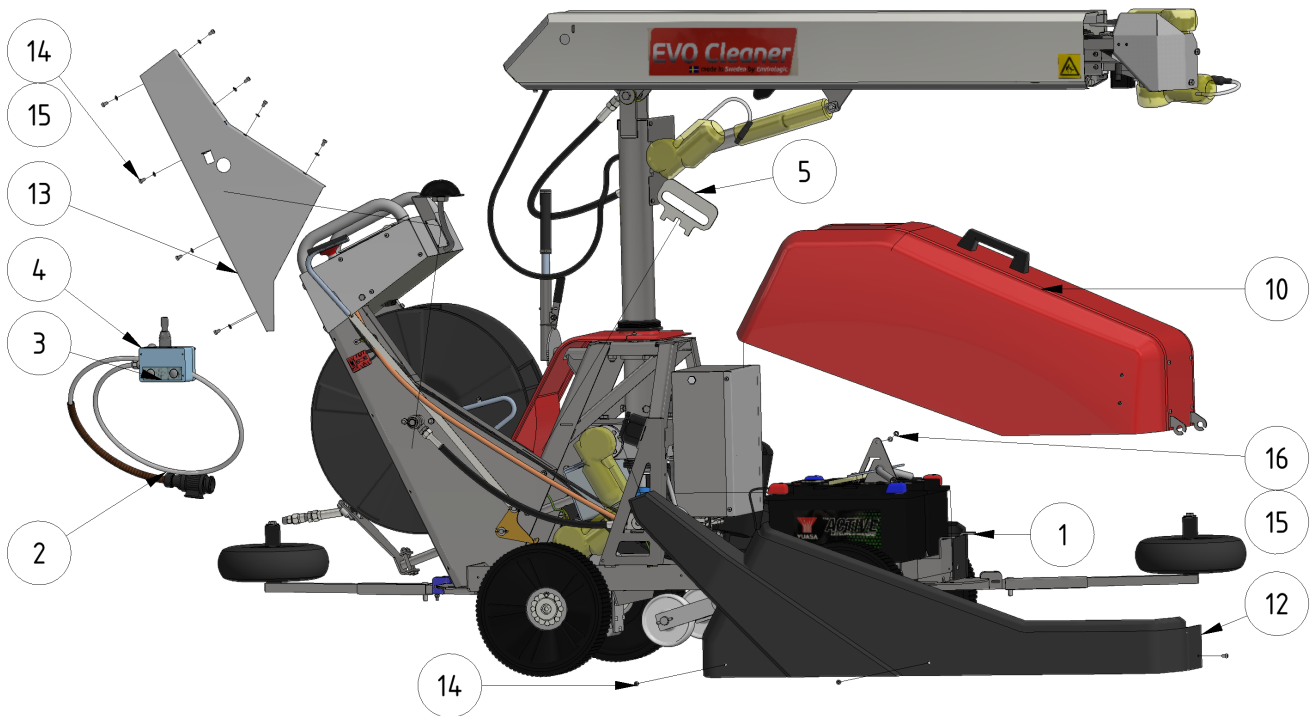

# Exploded views

Here you can find the exploded views of the robot, if you need a spare part for the robot just press on the links below and make your way to find what you need

## EVO Cleaner

**Shortcuts**

- [EVO Cleaner 1st level main assembly - 1109501](#)
- [EVO Cleaner 2nd level main assembly - 1109502](#)
- [EVO Cleaner 3rd level main assembly - 1109503](#)
- [Gearbox tower assembly - 1109524](#)
- [Drive axle assembly - 1109523](#)
- [Telescope assembly - 1109708](#)
- [Arm assembly - 1109710](#)
- [Junction box assembly - 1109529](#)
- [Hose reel drive unit - 1109515](#)

ITEM	DESCRIPTION	PART NUMBER	QTY
1	EVO Cleaner assembly 4	<a href="#">1109500</a>	1
2	Joystick	<a href="#">10020</a>	1
3	Sign joystick ENG	901144-05	1
4	Sign joystick ENG	901144-05	1
5	Wheel tool	407033	1
6	Water strainer/filter	<a href="#">1105006</a>	1
7	Rotary nozzle 0.55	<a href="#">901112</a>	1
8	Tredo washer 1/4 stainless	961041RF	1
9	Adapter 12 - 1/4"	961021RF	1
10	Hood	<a href="#">1109514</a>	1
11	Left cover	1409234	1
12	Right cover	1409235	1
13	Right lid	1109217	1

## Accessories

ITEM	DESCRIPTION	PART NUMBER
1	Marker, S shape	32030
2	Marker, S shape, short	32026
3	Marker, U shape	32040
4	Flex-wheel 35 mm	977031
5	Marker bracket	30000
6	Tube-clamp 35 mm	30010
7	Clamp	30021
10	Double nozzle / Shift-head valve 	<a href="#">1101201</a>
11	Corner wheels	1109551
12	<a href="#">Guidance wheel</a> , 400 mm	979201
13	<a href="#">Guidance wheel</a> , high	10003
	AGM battery	909244