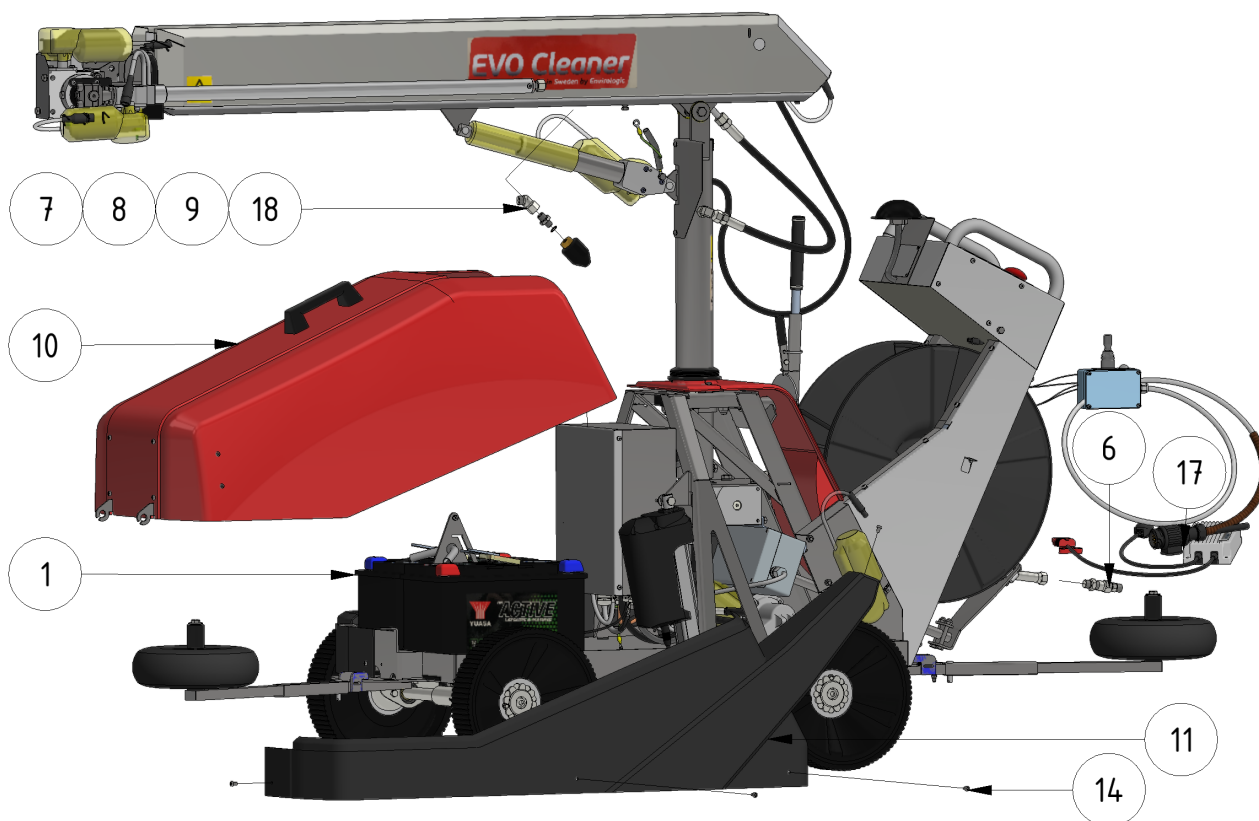

# Exploded views

Here you can find the exploded views of the robot, if you need a spare part for the robot just press on the links below and make your way to find what you need

## EVO Cleaner

**Shortcuts**

- [EVO Cleaner 1st level main assembly - 1109501](#)
- [EVO Cleaner 2nd level main assembly - 1109502](#)
- [EVO Cleaner 3rd level main assembly - 1109503](#)
- [Gearbox tower assembly - 1109524](#)
- [Drive axle assembly - 1109523](#)
- [Telescope assembly - 1109708](#)
- [Arm assembly - 1109710](#)
- [Junction box assembly - 1109529](#)
- [Hose reel drive unit - 1109515](#)

ITEM	DESCRIPTION	PART NUMBER	QTY
1	EVO Cleaner assembly 4	<a href="#">1109500</a>	1
2	Joystick	<a href="#">10020</a>	1
3	Sign joystick ENG	901144-05	1
4	Sign joystick ENG	901144-05	1
5	Wheel tool	407033	1
6	Water strainer/filter	<a href="#">1105006</a>	1
7	Rotary nozzle 0.55	<a href="#">901112</a>	1
8	Tredo washer 1/4 stainless	961041RF	1
9	Adapter 12 - 1/4"	961021RF	1
10	Hood	<a href="#">1109514</a>	1
11	Left cover	1409234	1
12	Right cover	1409235	1
13	Right lid	1109217	1

## Accessories

ITEM	DESCRIPTION	PART NUMBER
1	Marker, S shape	32030
2	Marker, S shape, short	32026
3	Marker, U shape	32040
4	Flex-wheel 35 mm	977031
5	Marker bracket	30000
6	Tube-clamp 35 mm	30010
7	Clamp	30021
10	Double nozzle / Shift-head valve 	<a href="#">1101201</a>
11	Corner wheels	1109551
12	<a href="#">Guidance wheel</a> , 400 mm	979201
13	<a href="#">Guidance wheel</a> , high	10003
	AGM battery	909244