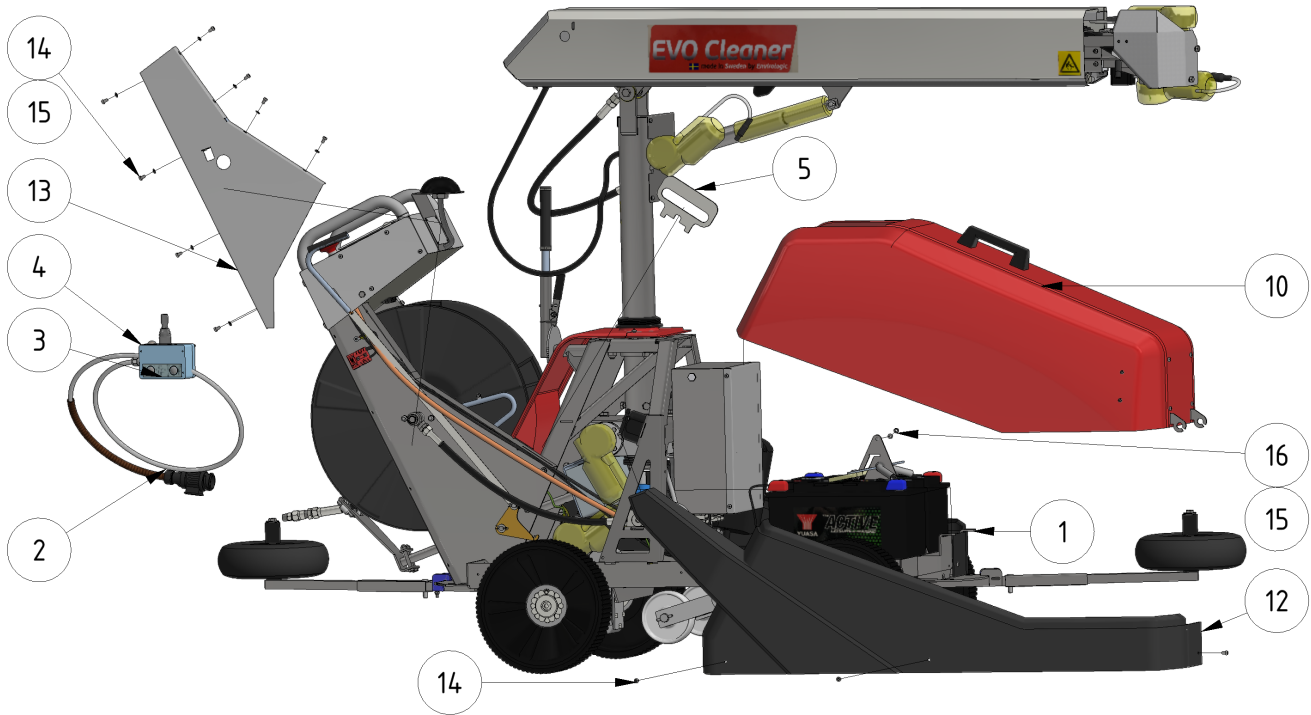

Exploded views

Here you can find the exploded views of the robot, if you need a spare part for the robot just press on the links below and make your way to find what you need

EVO Cleaner

Shortcuts

- [EVO Cleaner 1st level main assembly - 1109501](#)
- [EVO Cleaner 2nd level main assembly - 1109502](#)
- [EVO Cleaner 3rd level main assembly - 1109503](#)
- [Gearbox tower assembly - 1109524](#)
- [Drive axle assembly - 1109523](#)
- [Telescope assembly - 1109708](#)
- [Arm assembly - 1109710](#)
- [Junction box assembly - 1109529](#)
- [Hose reel drive unit - 1109515](#)

ITEM	DESCRIPTION	PART NUMBER	QTY
1	EVO Cleaner assembly 4	1109500	1
2	Joystick	10020	1
3	Sign joystick ENG	901144-05	1
4	Sign joystick ENG	901144-05	1
5	Wheel tool	407033	1
6	Water strainer/filter	1105006	1
7	Rotary nozzle 0.55	901112	1
8	Tredo washer 1/4 stainless	961041RF	1
9	Adapter 12 - 1/4"	961021RF	1
10	Hood	1109514	1
11	Left cover	1409234	1
12	Right cover	1409235	1
13	Right lid	1109217	1

ITEM	DESCRIPTION	PART NUMBER	QTY
14	Screw M6 x 10	941007	16
15	Spring Washer M6	941045	9
16	Nut M6	941002	1
17	Charger 24/12 230V	 10051 compl	1
18	Angle 135° stainless	961045RF	1

Accessories

ITEM	DESCRIPTION	PART NUMBER
1	Marker, S shape	32030
2	Marker, S shape, short	32026
3	Marker, U shape	32040
4	Flex-wheel 35 mm	977031
5	Marker bracket	30000
6	Tube-clamp 35 mm	30010
7	Clamp	30021
10	Double nozzle / Shift-head valve 	1101201
11	Corner wheels	1109551
12	Guidance wheel , 400 mm	979201
13	Guidance wheel , high	10003
	AGM battery	909244