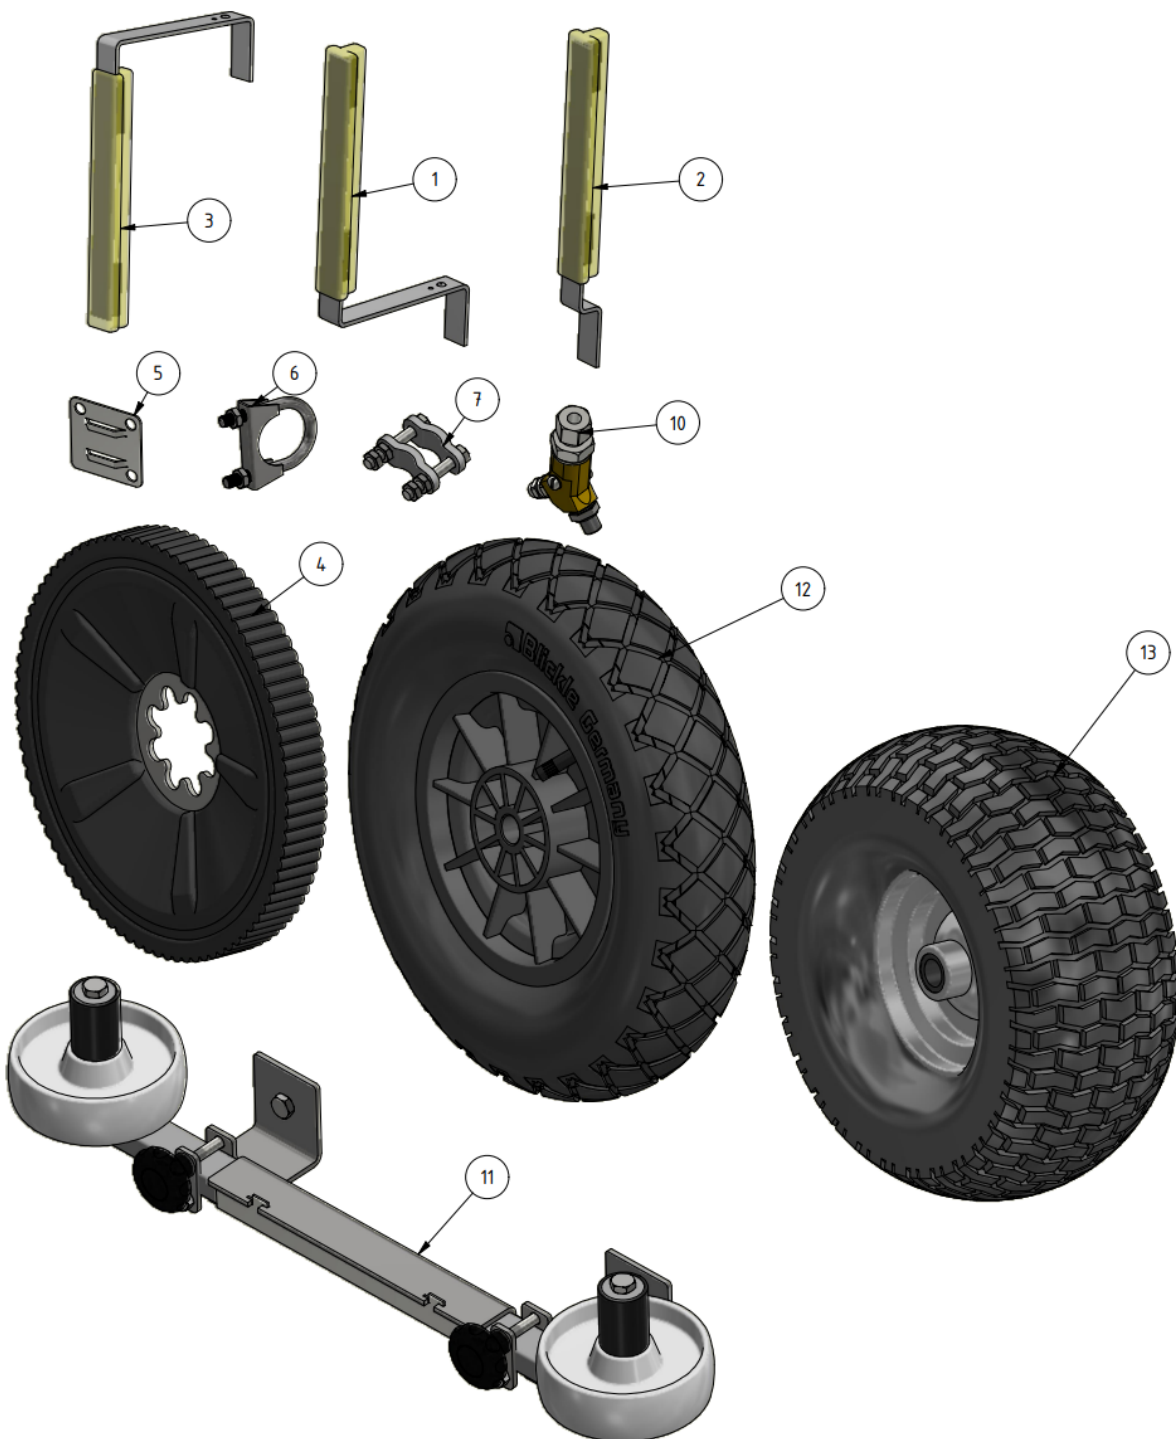

Exploded views

Here you can find the exploded views of the robot, if you need a spare part for the robot just press on the links below and make your way to find what you need

EVO Cleaner

Shortcuts

- [EVO Cleaner 1st level main assembly - 1109501](#)
- [EVO Cleaner 2nd level main assembly - 1109502](#)
- [EVO Cleaner 3rd level main assembly - 1109503](#)
- [Gearbox tower assembly - 1109524](#)
- [Drive axle assembly - 1109523](#)
- [Telescope assembly - 1109708](#)
- [Arm assembly - 1109710](#)
- [Junction box assembly - 1109529](#)
- [Hose reel drive unit - 1109515](#)

ITEM	DESCRIPTION	PART NUMBER	QTY
1	EVO Cleaner assembly 4	+ 1109500	1
2	Joystick	+ 10020	1
3	Sign joystick ENG	901144-05	1
4	Sign joystick ENG	901144-05	1
5	Wheel tool	407033	1
6	Water strainer/filter	+ 1105006	1
7	Rotary nozzle 0.55	+ 901112	1
8	Tredo washer 1/4 stainless	961041RF	1
9	Adapter 12 - 1/4"	961021RF	1
10	Hood	+ 1109514	1
11	Left cover	1409234	1
12	Right cover	1409235	1
13	Right lid	1109217	1

ITEM	DESCRIPTION	PART NUMBER	QTY
14	Screw M6 x 10	941007	16
15	Spring Washer M6	941045	9
16	Nut M6	941002	1
17	Charger 24/12 230V	 10051 compl	1
18	Angle 135° stainless	961045RF	1

Accessories

ITEM	DESCRIPTION	PART NUMBER
1	Marker, S shape	32030
2	Marker, S shape, short	32026
3	Marker, U shape	32040
4	Flex-wheel 35 mm	977031
5	Marker bracket	30000
6	Tube-clamp 35 mm	30010
7	Clamp	30021
10	Double nozzle / Shift-head valve 	1101201
11	Corner wheels	1109551
12	Guidance wheel , 400 mm	979201
13	Guidance wheel , high	10003
	AGM battery	909244