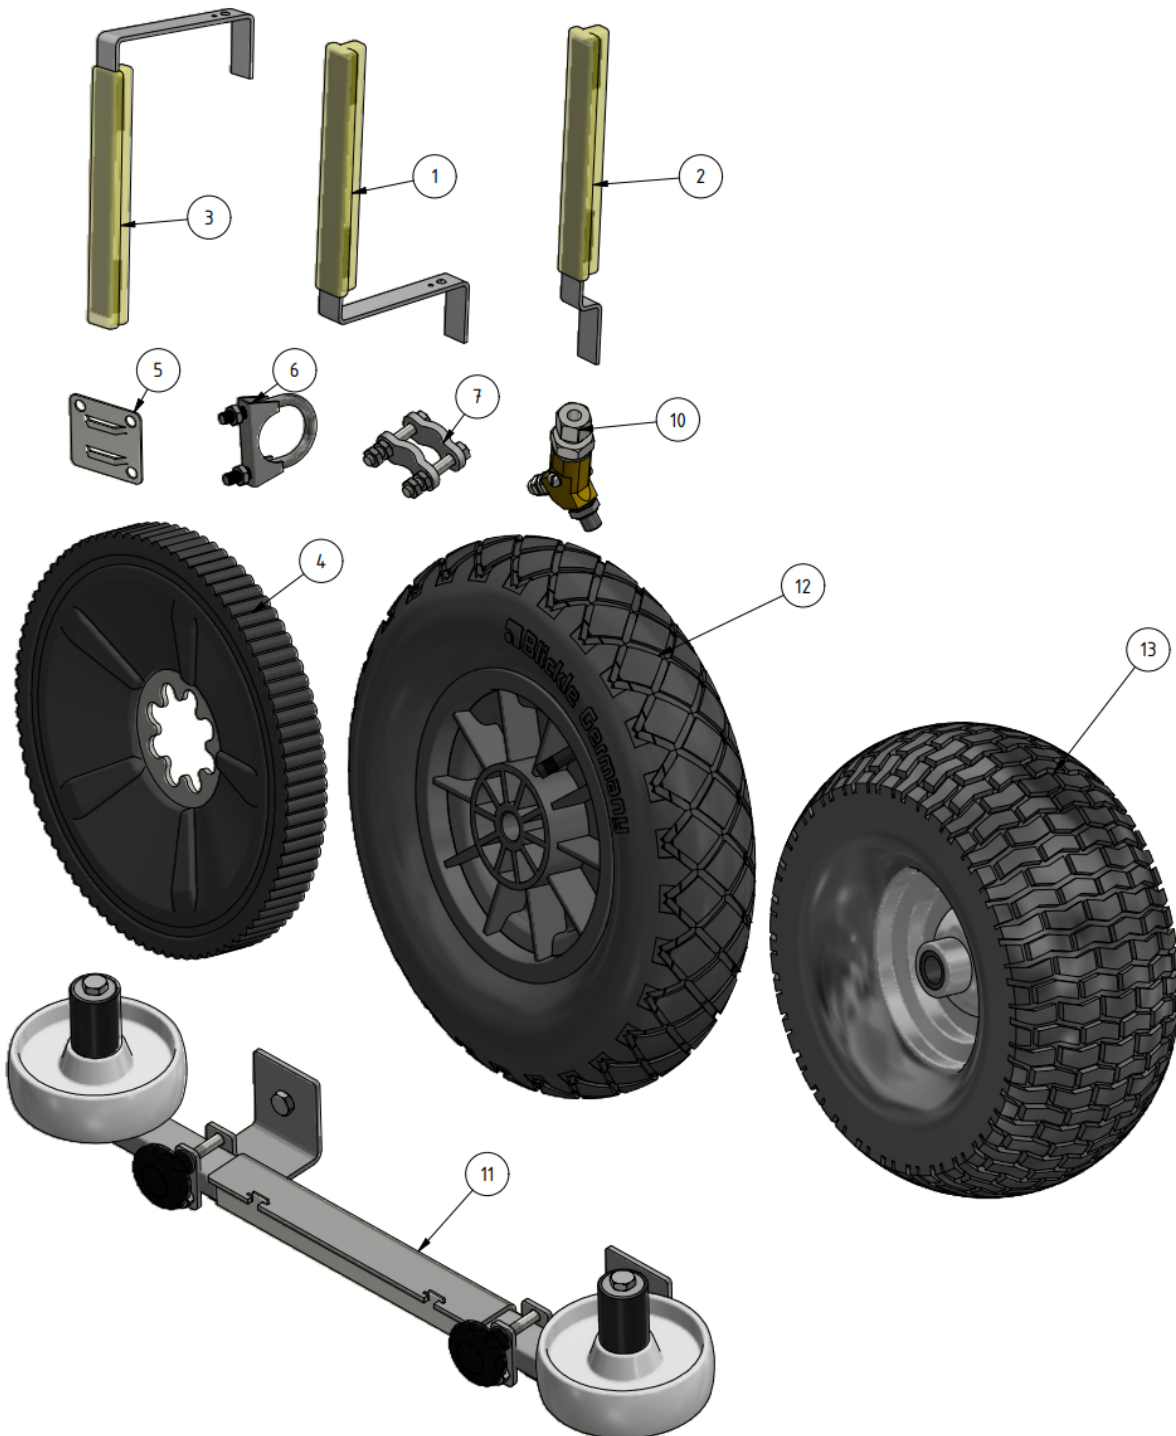

Exploded views

Here you can find the exploded views of the robot, if you need a spare part for the robot just press on the links below and make your way to find what you need

EVO Cleaner

Shortcuts

- [EVO Cleaner 1st level main assembly - 1109501](#)
- [EVO Cleaner 2nd level main assembly - 1109502](#)
- [EVO Cleaner 3rd level main assembly - 1109503](#)
- [Gearbox tower assembly - 1109524](#)
- [Drive axle assembly - 1109523](#)
- [Telescope assembly - 1109708](#)
- [Arm assembly - 1109710](#)
- [Junction box assembly - 1109529](#)
- [Hose reel drive unit - 1109515](#)

ITEM	DESCRIPTION	PART NUMBER	QTY
1	EVO Cleaner assembly 4	1109500	1
2	Joystick	10020	1
3	Sign joystick ENG	901144-05	1
4	Sign joystick ENG	901144-05	1
5	Wheel tool	407033	1
6	Water strainer/filter	1105006	1
7	Rotary nozzle 0.55	901112	1
8	Tredo washer 1/4 stainless	961041RF	1
9	Adapter 12 - 1/4"	961021RF	1
10	Hood	1109514	1
11	Left cover	1409234	1
12	Right cover	1409235	1
13	Right lid	1109217	1

ITEM	DESCRIPTION	PART NUMBER	QTY
14	Screw M6 x 10	941007	16
15	Spring Washer M6	941045	9
16	Nut M6	941002	1
17	Charger 24/12 230V	 10051 compl	1
18	Angle 135° stainless	961045RF	1

Accessories

ITEM	DESCRIPTION	PART NUMBER
1	Marker, S shape	32030
2	Marker, S shape, short	32026
3	Marker, U shape	32040
4	Flex-wheel 35 mm	977031
5	Marker bracket	30000
6	Tube-clamp 35 mm	30010
7	Clamp	30021
10	Double nozzle / Shift-head valve 	1101201
11	Corner wheels	1109551
12	Guidance wheel , 400 mm	979201
13	Guidance wheel , high	10003
	AGM battery	909244