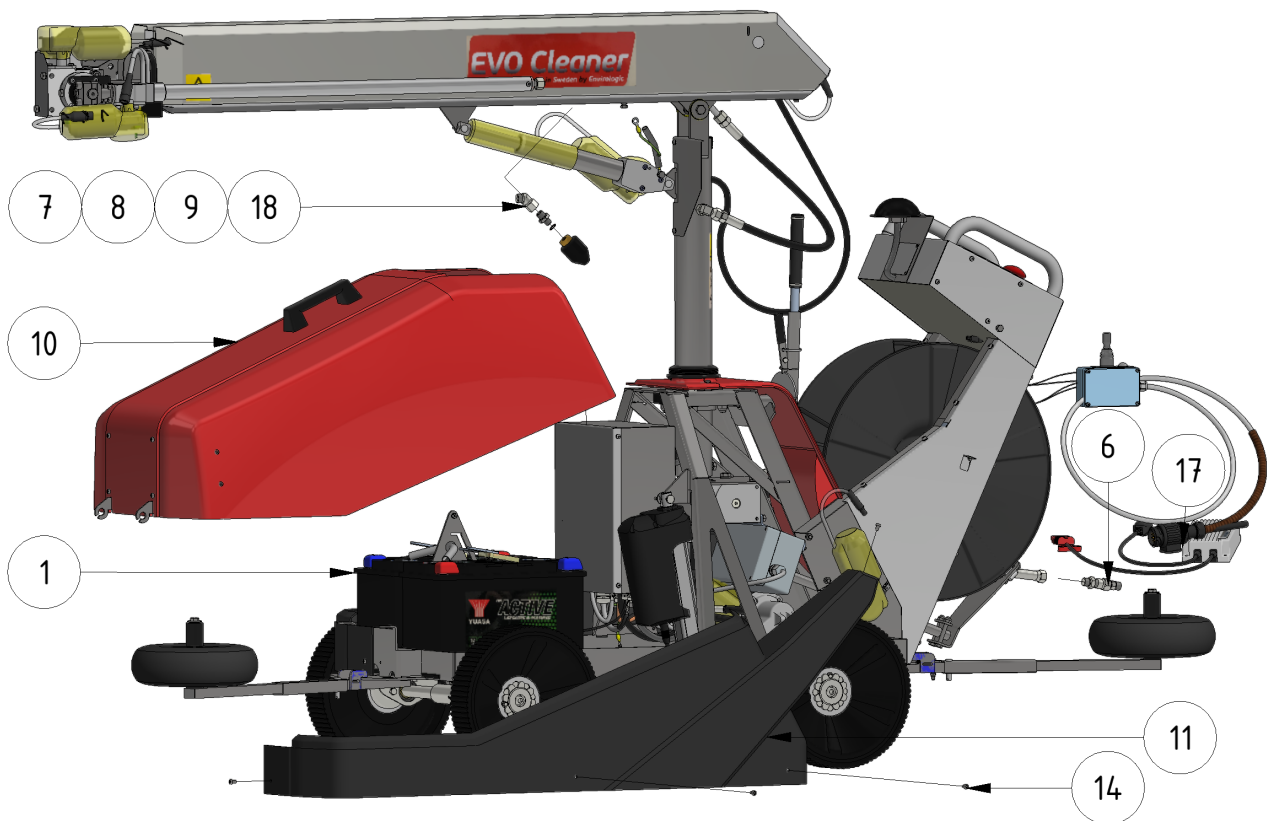

Exploded views

Here you can find the exploded views of the robot, if you need a spare part for the robot just press on the links below and make your way to find what you need

EVO Cleaner

Shortcuts

- [EVO Cleaner 1st level main assembly - 1109501](#)
- [EVO Cleaner 2nd level main assembly - 1109502](#)
- [EVO Cleaner 3rd level main assembly - 1109503](#)
- [Gearbox tower assembly - 1109524](#)
- [Drive axle assembly - 1109523](#)
- [Telescope assembly - 1109708](#)
- [Arm assembly - 1109710](#)
- [Junction box assembly - 1109529](#)
- [Hose reel drive unit - 1109515](#)

ITEM	DESCRIPTION	PART NUMBER	QTY
1	EVO Cleaner assembly 4	+ 1109500	1
2	Joystick	+ 10020	1
3	Sign joystick ENG	901144-05	1
4	Sign joystick ENG	901144-05	1
5	Wheel tool	407033	1
6	Water strainer/filter	+ 1105006	1
7	Rotary nozzle 0.55	+ 901112	1
8	Tredo washer 1/4 stainless	961041RF	1
9	Adapter 12 - 1/4"	961021RF	1
10	Hood	+ 1109514	1
11	Left cover	1409234	1
12	Right cover	1409235	1
13	Right lid	1109217	1

ITEM	DESCRIPTION	PART NUMBER	QTY
14	Screw M6 x 10	941007	16
15	Spring Washer M6	941045	9
16	Nut M6	941002	1
17	Charger 24/12 230V	 10051 compl	1
18	Angle 135° stainless	961045RF	1

Accessories

ITEM	DESCRIPTION	PART NUMBER
1	Marker, S shape	32030
2	Marker, S shape, short	32026
3	Marker, U shape	32040
4	Flex-wheel 35 mm	977031
5	Marker bracket	30000
6	Tube-clamp 35 mm	30010
7	Clamp	30021
10	Double nozzle / Shift-head valve 	1101201
11	Corner wheels	1109551
12	Guidance wheel , 400 mm	979201
13	Guidance wheel , high	10003
	AGM battery	909244