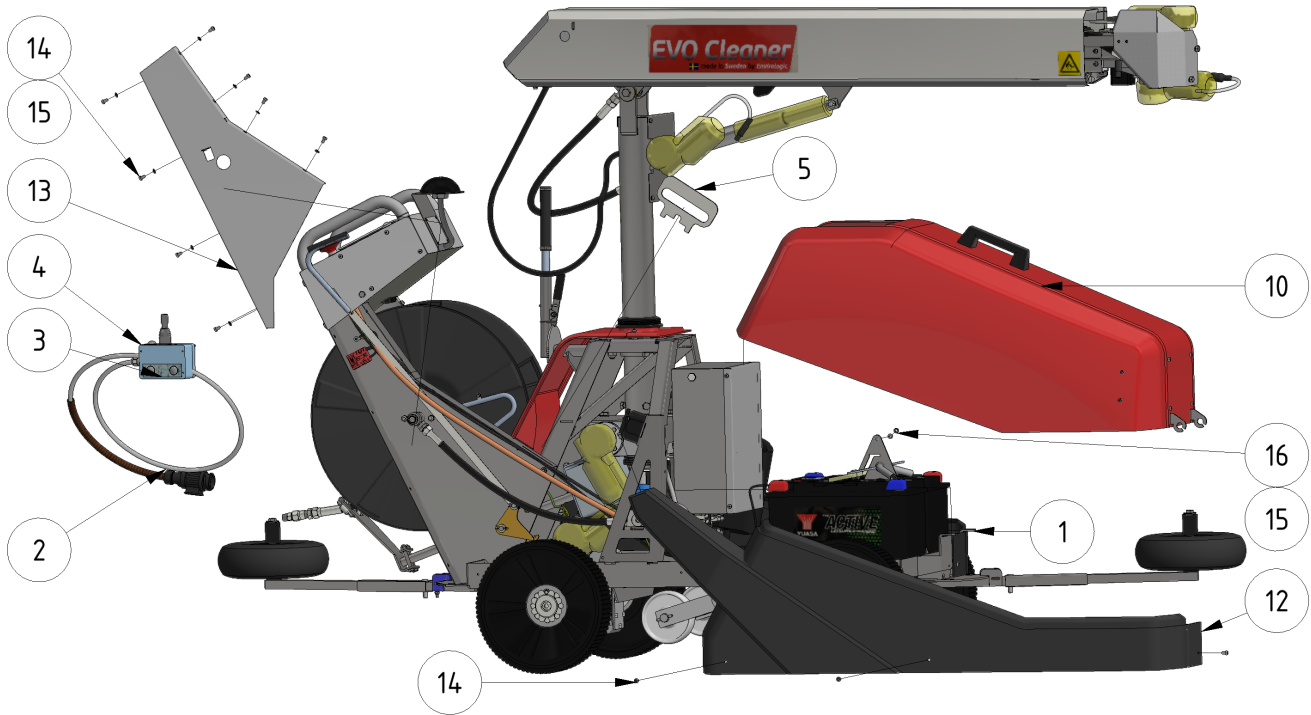

Exploded views

Here you can find the exploded views of the robot, if you need a spare part for the robot just press on the links below and make your way to find what you need

EVO Cleaner

Shortcuts

- [EVO Cleaner 1st level main assembly - 1109501](#)
- [EVO Cleaner 2nd level main assembly - 1109502](#)
- [EVO Cleaner 3rd level main assembly - 1109503](#)
- [Gearbox tower assembly - 1109524](#)
- [Drive axle assembly - 1109523](#)
- [Telescope assembly - 1109708](#)
- [Arm assembly - 1109710](#)
- [Junction box assembly - 1109529](#)
- [Hose reel drive unit - 1109515](#)

ITEM	DESCRIPTION	PART NUMBER	QTY
1	EVO Cleaner assembly 4	+ 1109500	1
2	Joystick	+ 10020	1
3	Sign joystick ENG	901144-05	1
4	Sign joystick ENG	901144-05	1
5	Wheel tool	407033	1
6	Water strainer/filter	+ 1105006	1
7	Rotary nozzle 0.55	+ 901112	1
8	Tredo washer 1/4 stainless	961041RF	1
9	Adapter 12 - 1/4"	961021RF	1
10	Hood	+ 1109514	1
11	Left cover	1409234	1
12	Right cover	1409235	1
13	Right lid	1109217	1

ITEM	DESCRIPTION	PART NUMBER	QTY
14	Screw M6 x 10	941007	16
15	Spring Washer M6	941045	9
16	Nut M6	941002	1
17	Charger 24/12 230V	 10051 compl	1
18	Angle 135° stainless	961045RF	1

Accessories

ITEM	DESCRIPTION	PART NUMBER
1	Marker, S shape	32030
2	Marker, S shape, short	32026
3	Marker, U shape	32040
4	Flex-wheel 35 mm	977031
5	Marker bracket	30000
6	Tube-clamp 35 mm	30010
7	Clamp	30021
10	Double nozzle / Shift-head valve 	1101201
11	Corner wheels	1109551
12	Guidance wheel , 400 mm	979201
13	Guidance wheel , high	10003
	AGM battery	909244