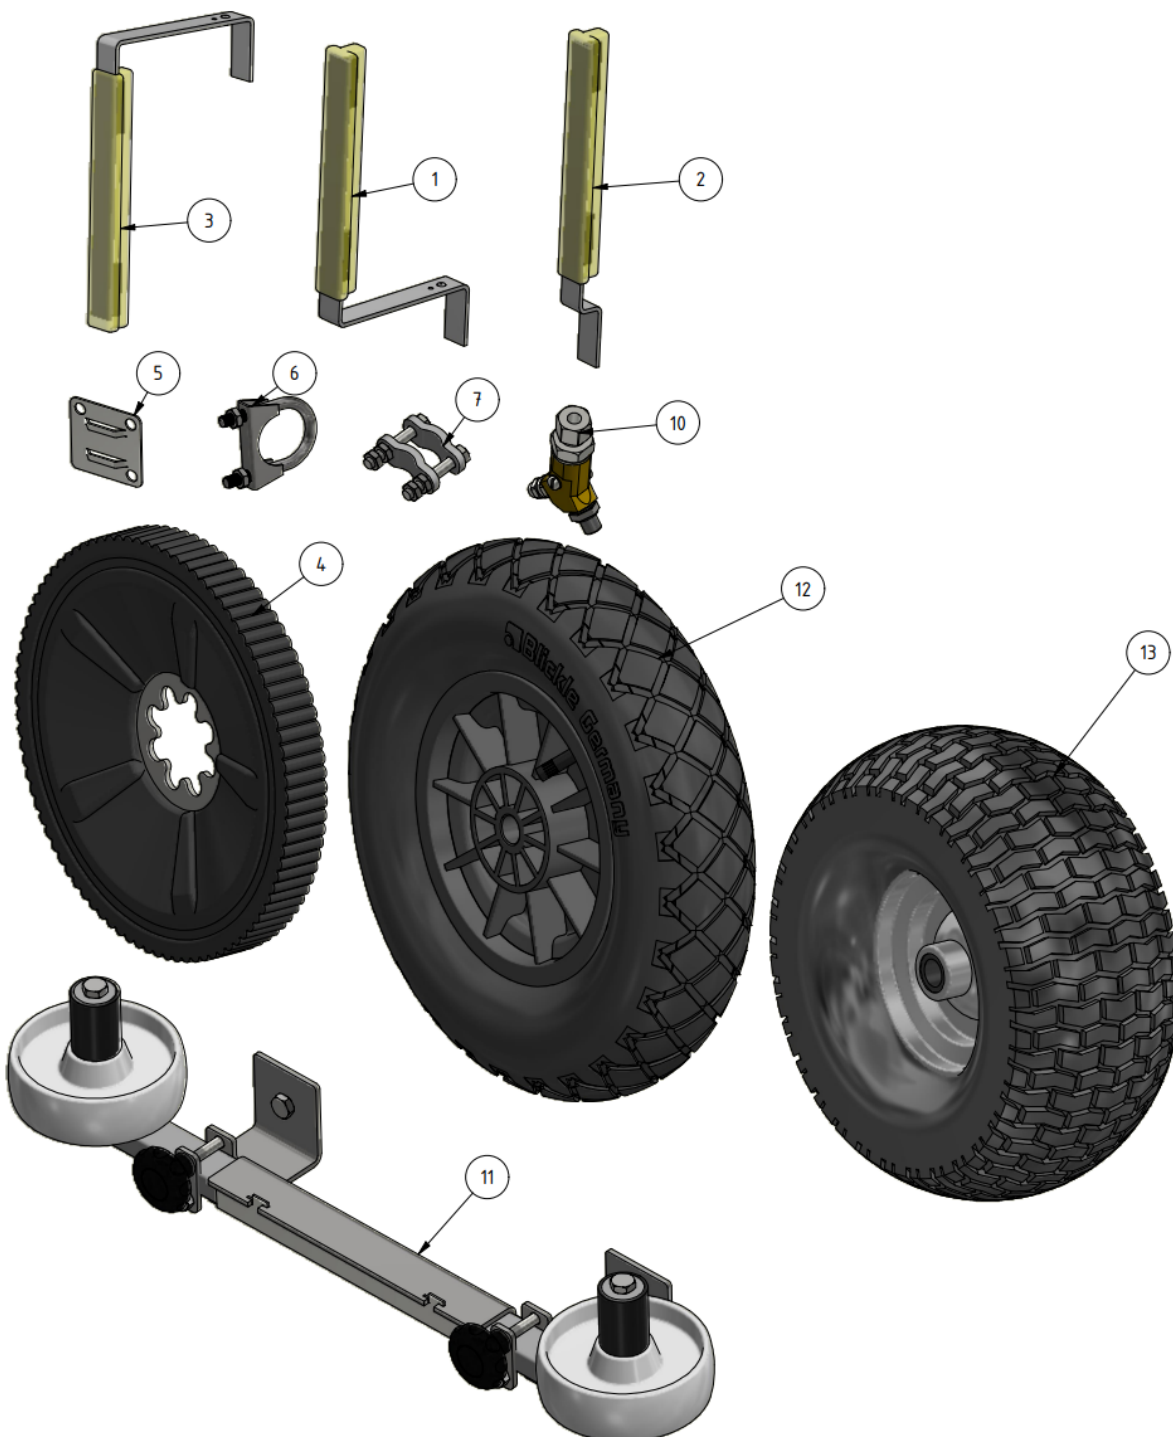

## EVO Cleaner

**Shortcuts**

- [EVO Cleaner 1st level main assembly - 1109501](#)
- [EVO Cleaner 2nd level main assembly - 1109502](#)
- [EVO Cleaner 3rd level main assembly - 1109503](#)
- [Gearbox tower assembly - 1109524](#)
- [Drive axle assembly - 1109523](#)
- [Telescope assembly - 1109708](#)
- [Arm assembly - 1109710](#)
- [Junction box assembly - 1109529](#)
- [Hose reel drive unit - 1109515](#)

ITEM	DESCRIPTION	PART NUMBER	QTY
1	EVO Cleaner assembly 4	<a href="#">1109500</a>	1
2	Joystick	<a href="#">10020</a>	1
3	Sign joystick ENG	901144-05	1
4	Sign joystick ENG	901144-05	1
5	Wheel tool	407033	1
6	Water strainer/filter	<a href="#">1105006</a>	1
7	Rotary nozzle 0.55	<a href="#">901112</a>	1
8	Tredo washer 1/4 stainless	961041RF	1
9	Adapter 12 - 1/4"	961021RF	1
10	Hood	<a href="#">1109514</a>	1
11	Left cover	1409234	1
12	Right cover	1409235	1
13	Right lid	1109217	1

ITEM	DESCRIPTION	PART NUMBER	QTY
14	Screw M6 x 10	941007	16
15	Spring Washer M6	941045	9
16	Nut M6	941002	1
17	Charger 24/12 230V	 10051 compl	1
18	Angle 135° stainless	961045RF	1

## Accessories

ITEM	DESCRIPTION	PART NUMBER
1	Marker, S shape	32030
2	Marker, S shape, short	32026
3	Marker, U shape	32040
4	Flex-wheel 35 mm	977031
5	Marker bracket	30000
6	Tube-clamp 35 mm	30010
7	Clamp	30021
10	Double nozzle / Shift-head valve 	<a href="#">1101201</a>
11	Corner wheels	1109551
12	<a href="#">Guidance wheel</a> , 400 mm	979201
13	<a href="#">Guidance wheel</a> , high	10003
	AGM battery	909244