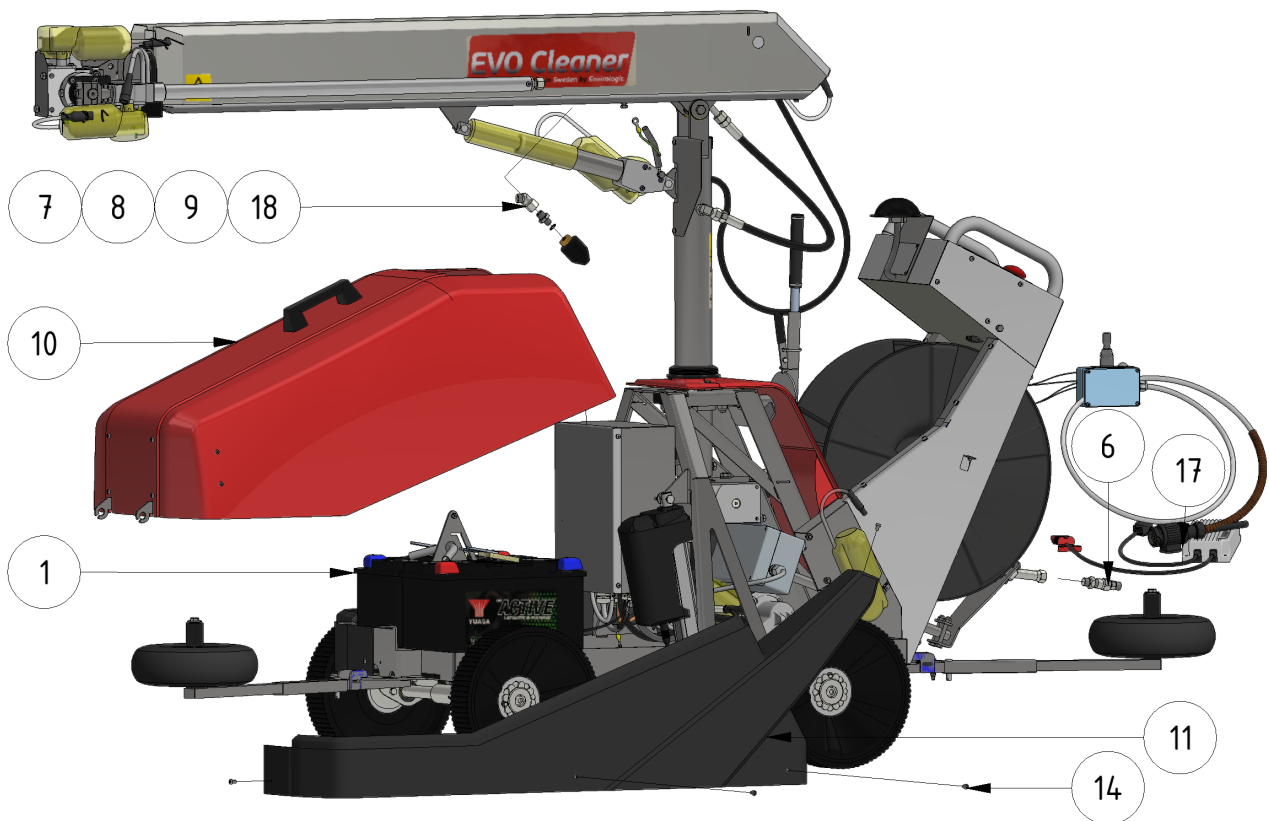

Exploded views

Here you can find the exploded views of the robot, if you need a spare part for the robot just press on the links below and make your way to find what you need

EVO Cleaner

Shortcuts

- [EVO Cleaner 1st level main assembly - 1109501](#)
- [EVO Cleaner 2nd level main assembly - 1109502](#)
- [EVO Cleaner 3rd level main assembly - 1109503](#)
- [Gearbox tower assembly - 1109524](#)
- [Drive axle assembly - 1109523](#)
- [Telescope assembly - 1109708](#)
- [Arm assembly - 1109710](#)
- [Junction box assembly - 1109529](#)
- [Hose reel drive unit - 1109515](#)

ITEM	DESCRIPTION	PART NUMBER	QTY
1	EVO Cleaner assembly 4	1109500	1
2	Joystick	10020	1
3	Sign joystick ENG	901144-05	1
4	Sign joystick ENG	901144-05	1
5	Wheel tool	407033	1
6	Water strainer/filter	1105006	1
7	Rotary nozzle 0.55	901112	1
8	Tredo washer 1/4 stainless	961041RF	1
9	Adapter 12 - 1/4"	961021RF	1
10	Hood	1109514	1
11	Left cover	1409234	1
12	Right cover	1409235	1
13	Right lid	1109217	1

ITEM	DESCRIPTION	PART NUMBER	QTY
14	Screw M6 x 10	941007	16
15	Spring Washer M6	941045	9
16	Nut M6	941002	1
17	Charger 24/12 230V	 10051 compl	1
18	Angle 135° stainless	961045RF	1

Accessories

ITEM	DESCRIPTION	PART NUMBER
1	Marker, S shape	32030
2	Marker, S shape, short	32026
3	Marker, U shape	32040
4	Flex-wheel 35 mm	977031
5	Marker bracket	30000
6	Tube-clamp 35 mm	30010
7	Clamp	30021
10	Double nozzle / Shift-head valve 	1101201
11	Corner wheels	1109551
12	Guidance wheel , 400 mm	979201
13	Guidance wheel , high	10003
	AGM battery	909244