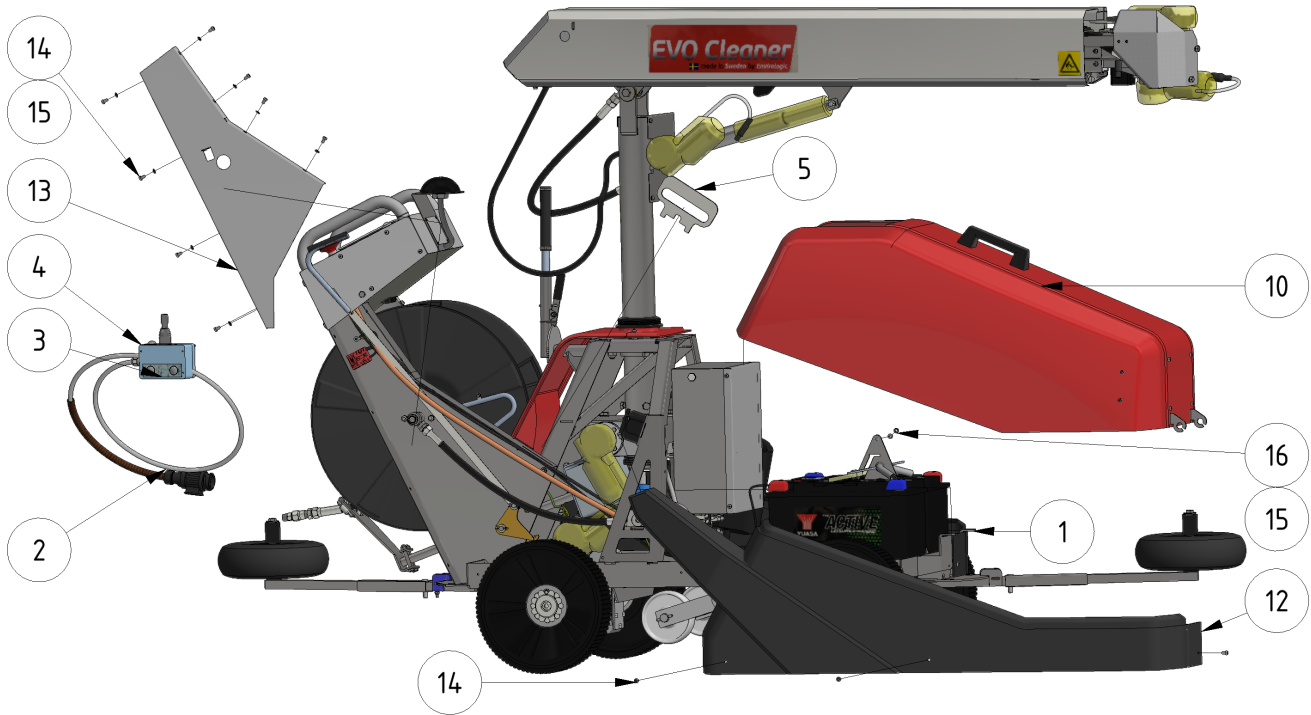

Exploded views

Here you can find the exploded views of the robot, if you need a spare part for the robot just press on the links below and make your way to find what you need

EVO Cleaner

Shortcuts

- [EVO Cleaner 1st level main assembly - 1109501](#)
- [EVO Cleaner 2nd level main assembly - 1109502](#)
- [EVO Cleaner 3rd level main assembly - 1109503](#)
- [Gearbox tower assembly - 1109524](#)
- [Drive axle assembly - 1109523](#)
- [Telescope assembly - 1109708](#)
- [Arm assembly - 1109710](#)
- [Junction box assembly - 1109529](#)
- [Hose reel drive unit - 1109515](#)

ITEM	DESCRIPTION	PART NUMBER	QTY
1	EVO Cleaner assembly 4	1109500	1
2	Joystick	10020	1
3	Sign joystick ENG	901144-05	1
4	Sign joystick ENG	901144-05	1
5	Wheel tool	407033	1
6	Water strainer/filter	1105006	1
7	Rotary nozzle 0.55	901112	1
8	Tredo washer 1/4 stainless	961041RF	1
9	Adapter 12 - 1/4"	961021RF	1
10	Hood	1109514	1
11	Left cover	1409234	1
12	Right cover	1409235	1
13	Right lid	1109217	1

ITEM	DESCRIPTION	PART NUMBER	QTY
14	Screw M6 x 10	941007	16
15	Spring Washer M6	941045	9
16	Nut M6	941002	1
17	Charger 24/12 230V	 10051 compl	1
18	Angle 135° stainless	961045RF	1

Accessories

ITEM	DESCRIPTION	PART NUMBER
1	Marker, S shape	32030
2	Marker, S shape, short	32026
3	Marker, U shape	32040
4	Flex-wheel 35 mm	977031
5	Marker bracket	30000
6	Tube-clamp 35 mm	30010
7	Clamp	30021
10	Double nozzle / Shift-head valve 	1101201
11	Corner wheels	1109551
12	Guidance wheel , 400 mm	979201
13	Guidance wheel , high	1101126
	AGM battery	909244