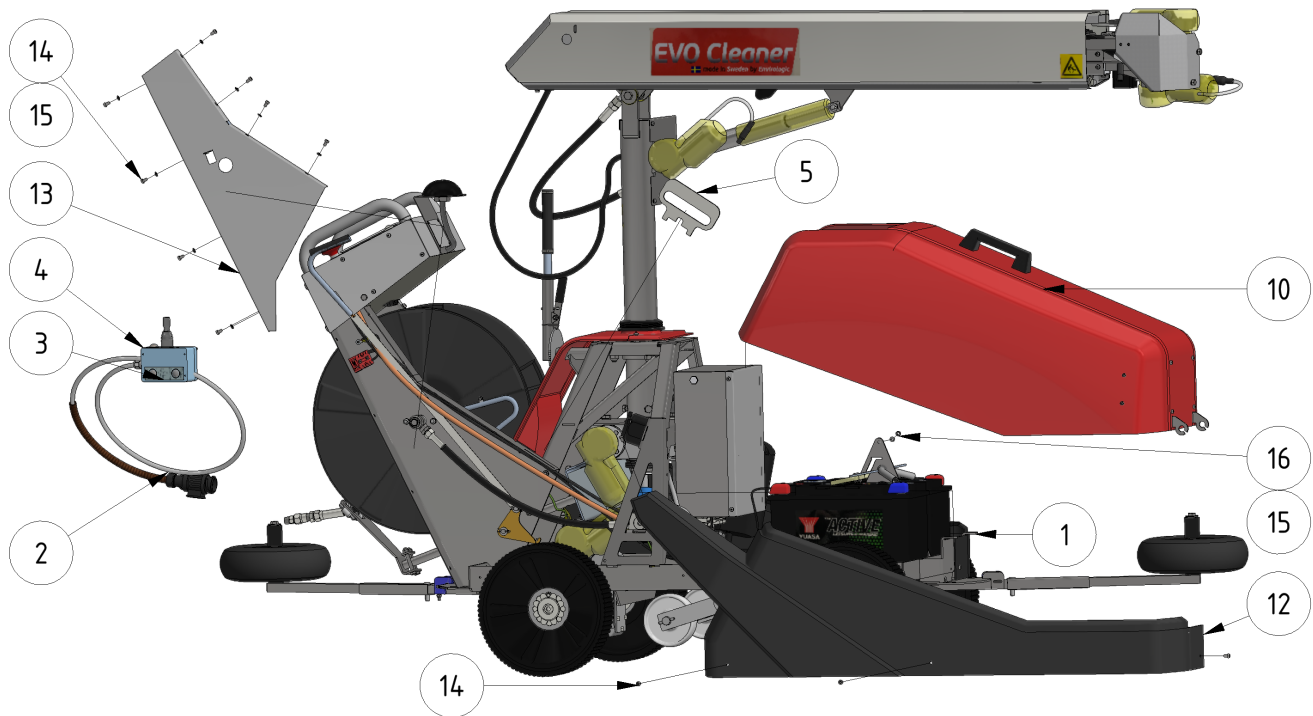

Exploded views

Here you can find the exploded views of the robot, if you need a spare part for the robot just press on the links below and make your way to find what you need

EVO Cleaner

Shortcuts

- [EVO Cleaner 1st level main assembly - 1109501](#)
- [EVO Cleaner 2nd level main assembly - 1109502](#)
- [EVO Cleaner 3rd level main assembly - 1109503](#)
- [Gearbox tower assembly - 1109524](#)
- [Drive axle assembly - 1109523](#)
- [Telescope assembly - 1109708](#)
- [Arm assembly - 1109710](#)
- [Junction box assembly - 1109529](#)
- [Hose reel drive unit - 1109515](#)

ITEM	DESCRIPTION	PART NUMBER	QTY
1	EVO Cleaner assembly 4	1109500	1
2	Joystick	10020	1
3	Sign joystick ENG	901144-05	1
4	Sign joystick ENG	901144-05	1
5	Wheel tool	407033	1
6	Water strainer/filter	1105006	1
7	Rotary nozzle 0.55	901112	1
8	Tredo washer 1/4 stainless	961041RF	1
9	Adapter 12 - 1/4"	961021RF	1
10	Hood	1109514	1
11	Left cover	1409234	1
12	Right cover	1409235	1
13	Right lid	1109217	1

ITEM	DESCRIPTION	PART NUMBER	QTY
14	Screw M6 x 10	941007	16
15	Spring Washer M6	941045	9
16	Nut M6	941002	1
17	Charger 24/12 230V	 10051 compl	1
18	Angle 135° stainless	961045RF	1

Accessories

ITEM	DESCRIPTION	PART NUMBER
1	Marker, S shape	32030
2	Marker, S shape, short	32026
3	Marker, U shape	32040
4	Flex-wheel 35 mm	977031
5	Marker bracket	30000
6	Tube-clamp 35 mm	30010
7	Clamp	30021
10	Double nozzle / Shift-head valve 	1101201
11	Corner wheels	1109551
12	Guidance wheel , 400 mm	979201
13	Guidance wheel , high	1101126
	AGM battery	909244