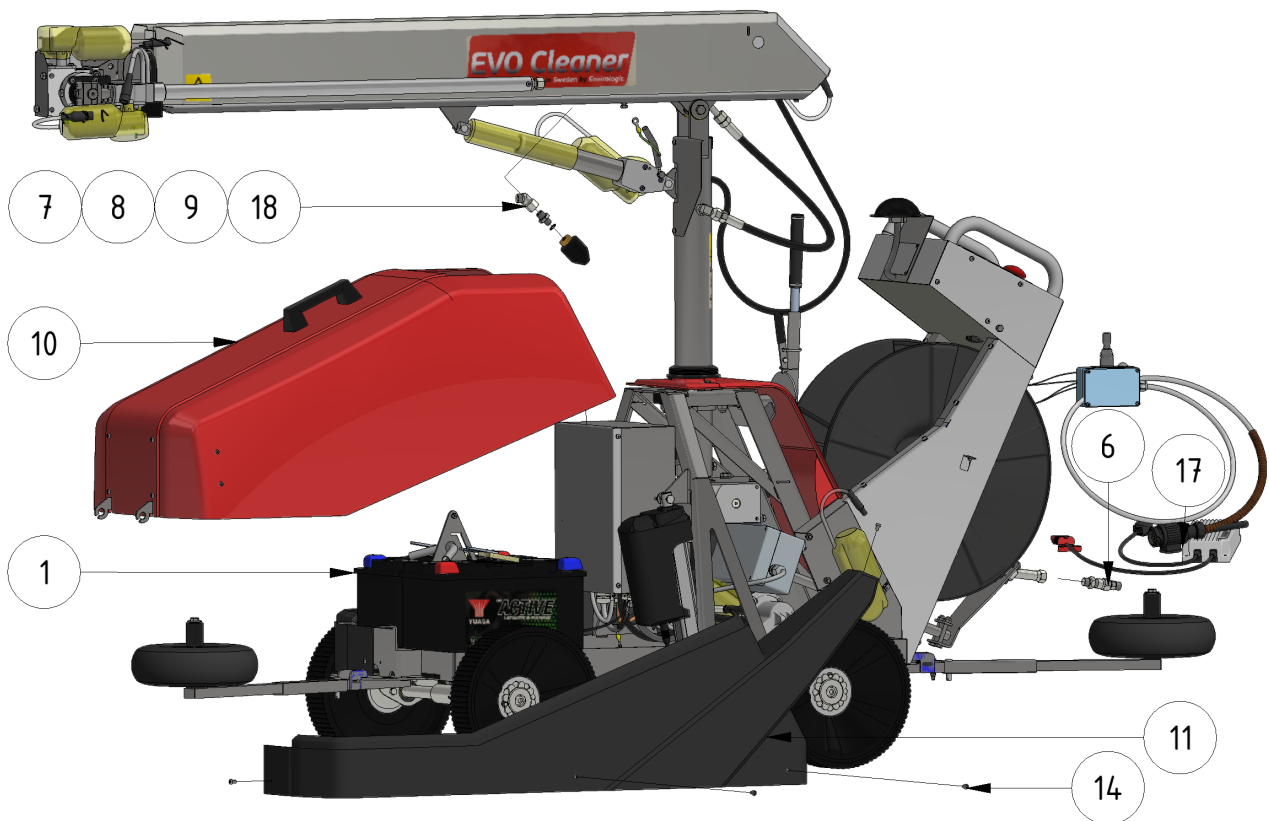

Exploded views

Here you can find the exploded views of the robot, if you need a spare part for the robot just press on the links below and make your way to find what you need

EVO Cleaner

Shortcuts

- [EVO Cleaner 1st level main assembly - 1109501](#)
- [EVO Cleaner 2nd level main assembly - 1109502](#)
- [EVO Cleaner 3rd level main assembly - 1109503](#)
- [Gearbox tower assembly - 1109524](#)
- [Drive axle assembly - 1109523](#)
- [Telescope assembly - 1109708](#)
- [Arm assembly - 1109710](#)
- [Junction box assembly - 1109529](#)
- [Hose reel drive unit - 1109515](#)

ITEM	DESCRIPTION	PART NUMBER	QTY
1	EVO Cleaner assembly 4	1109500	1
2	Joystick	10020	1
3	Sign joystick ENG	901144-05	1
4	Sign joystick ENG	901144-05	1
5	Wheel tool	407033	1
6	Water strainer/filter	1105006	1
7	Rotary nozzle 0.55	901112	1
8	Tredo washer 1/4 stainless	961041RF	1
9	Adapter 12 - 1/4"	961021RF	1
10	Hood	1109514	1
11	Left cover	1409234	1
12	Right cover	1409235	1
13	Right lid	1109217	1

ITEM	DESCRIPTION	PART NUMBER	QTY
14	Screw M6 x 10	941007	16
15	Spring Washer M6	941045	9
16	Nut M6	941002	1
17	Charger 24/12 230V	 10051 compl	1
18	Angle 135° stainless	961045RF	1

Accessories

ITEM	DESCRIPTION	PART NUMBER
1	Marker, S shape	32030
2	Marker, S shape, short	32026
3	Marker, U shape	32040
4	Flex-wheel 35 mm	977031
5	Marker bracket	30000
6	Tube-clamp 35 mm	30010
7	Clamp	30021
10	Double nozzle / Shift-head valve 	1101201
11	Corner wheels	1109551
12	Guidance wheel , 400 mm	979201
13	Guidance wheel , high	1101126
	AGM battery	909244