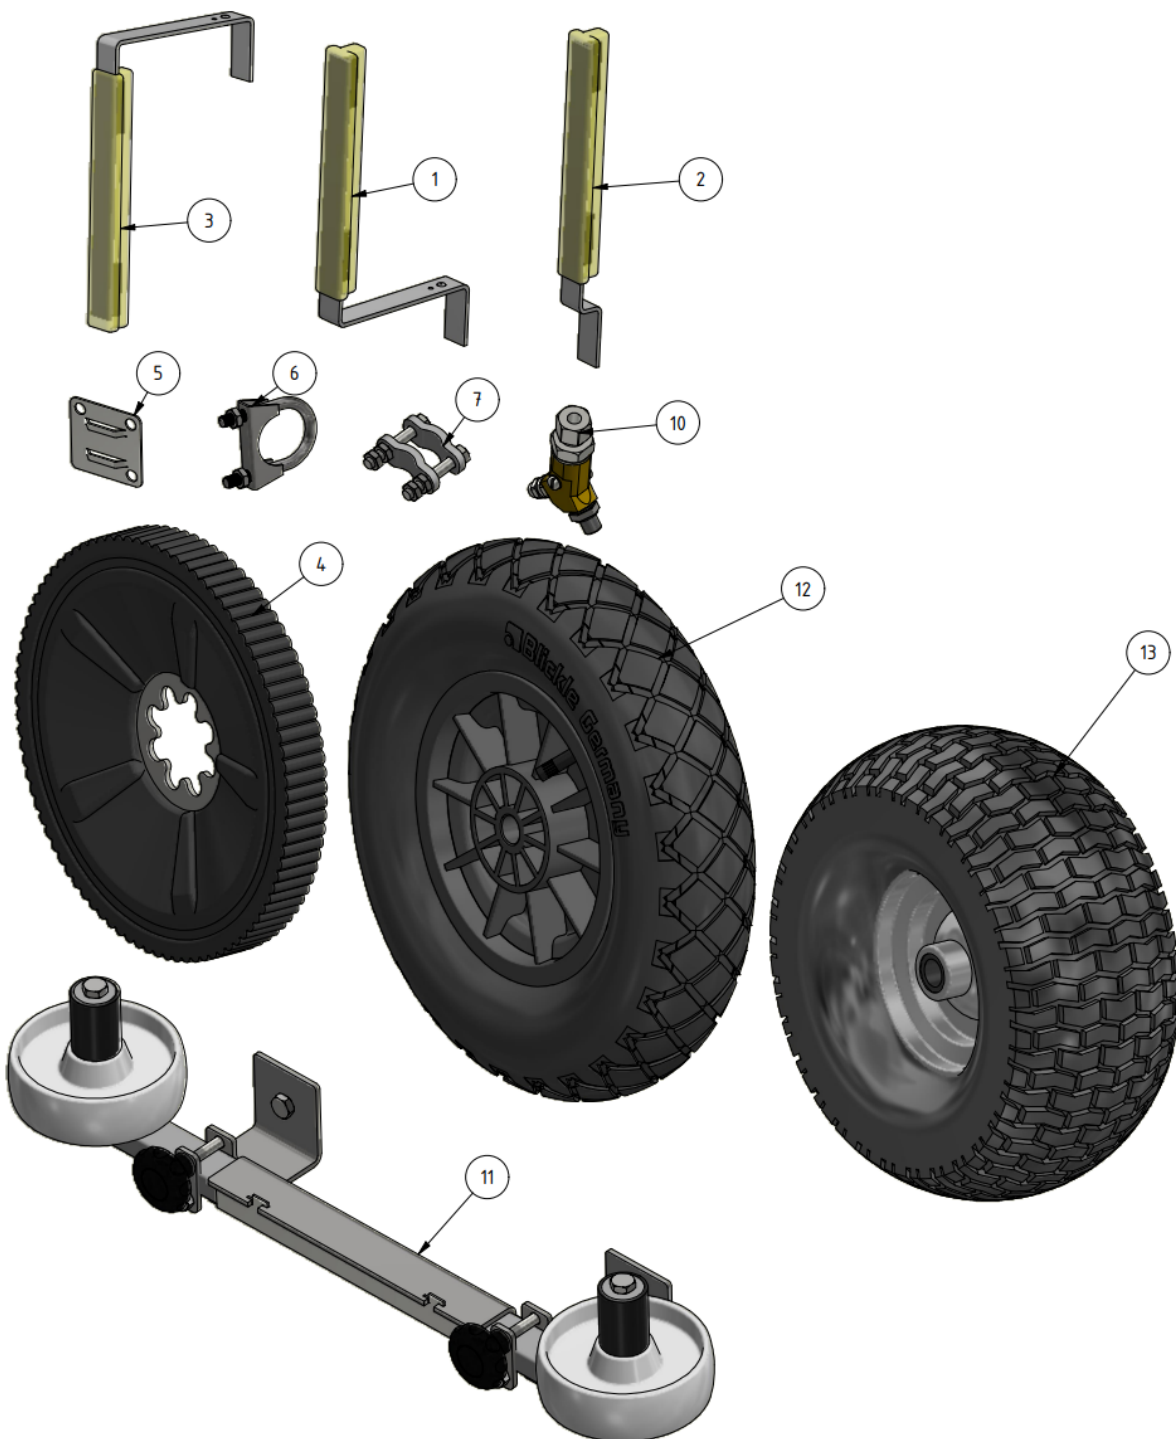

Exploded views

Here you can find the exploded views of the robot, if you need a spare part for the robot just press on the links below and make your way to find what you need

EVO Cleaner

Shortcuts

- [EVO Cleaner 1st level main assembly - 1109501](#)
- [EVO Cleaner 2nd level main assembly - 1109502](#)
- [EVO Cleaner 3rd level main assembly - 1109503](#)
- [Gearbox tower assembly - 1109524](#)
- [Drive axle assembly - 1109523](#)
- [Telescope assembly - 1109708](#)
- [Arm assembly - 1109710](#)
- [Junction box assembly - 1109529](#)
- [Hose reel drive unit - 1109515](#)

ITEM	DESCRIPTION	PART NUMBER	QTY
1	EVO Cleaner assembly 4	1109500	1
2	Joystick	10020	1
3	Sign joystick ENG	901144-05	1
4	Sign joystick ENG	901144-05	1
5	Wheel tool	407033	1
6	Water strainer/filter	1105006	1
7	Rotary nozzle 0.55	901112	1
8	Tredo washer 1/4 stainless	961041RF	1
9	Adapter 12 - 1/4"	961021RF	1
10	Hood	1109514	1
11	Left cover	1409234	1
12	Right cover	1409235	1
13	Right lid	1109217	1

ITEM	DESCRIPTION	PART NUMBER	QTY
14	Screw M6 x 10	941007	16
15	Spring Washer M6	941045	9
16	Nut M6	941002	1
17	Charger 24/12 230V	 10051 compl	1
18	Angle 135° stainless	961045RF	1

Accessories

ITEM	DESCRIPTION	PART NUMBER
1	Marker, S shape	32030
2	Marker, S shape, short	32026
3	Marker, U shape	32040
4	Flex-wheel 35 mm	977031
5	Marker bracket	30000
6	Tube-clamp 35 mm	30010
7	Clamp	30021
10	Double nozzle / Shift-head valve 	1101201
11	Corner wheels	1109551
12	Guidance wheel , 400 mm	979201
13	Guidance wheel , high	1101126
	AGM battery	909244