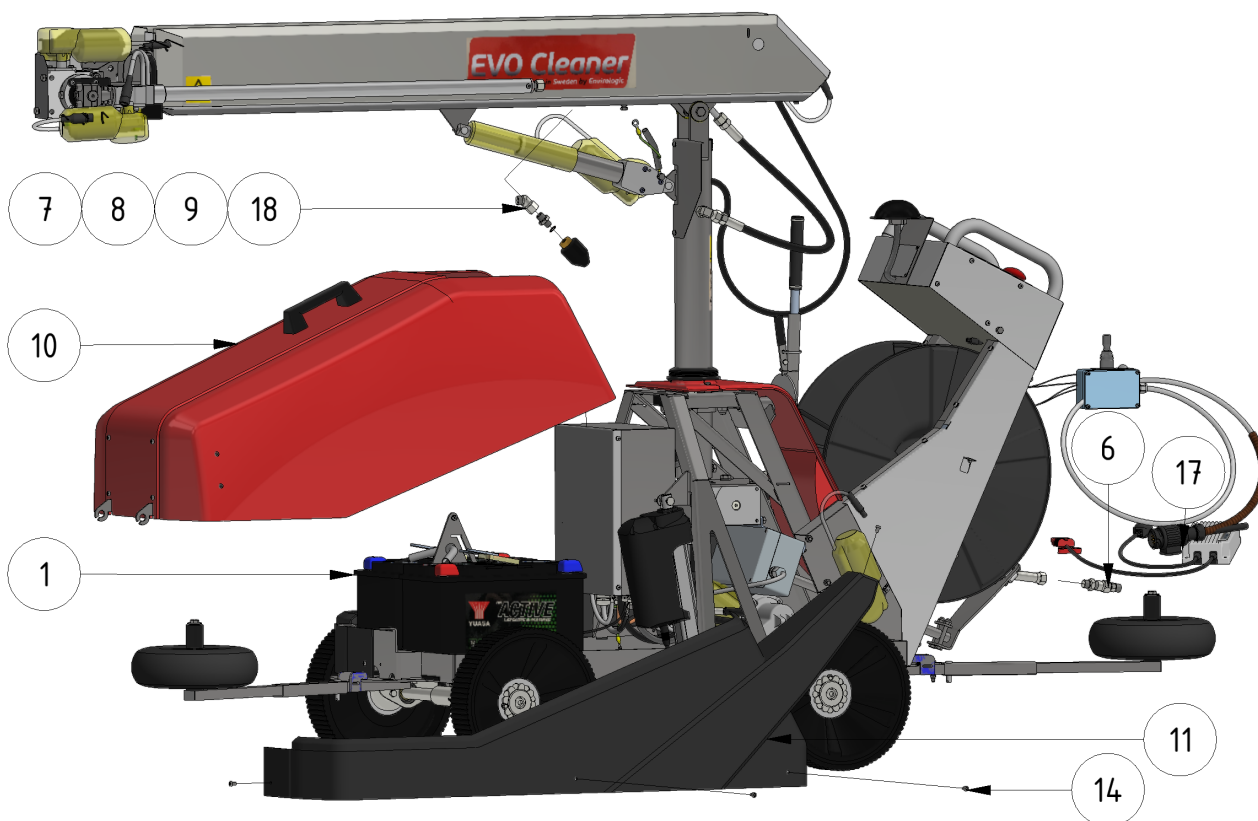

Exploded views

Here you can find the exploded views of the robot, if you need a spare part for the robot just press on the links below and make your way to find what you need

EVO Cleaner

Shortcuts

- [EVO Cleaner 1st level main assembly - 1109501](#)
- [EVO Cleaner 2nd level main assembly - 1109502](#)
- [EVO Cleaner 3rd level main assembly - 1109503](#)
- [Gearbox tower assembly - 1109524](#)
- [Drive axle assembly - 1109523](#)
- [Telescope assembly - 1109708](#)
- [Arm assembly - 1109710](#)
- [Junction box assembly - 1109529](#)
- [Hose reel drive unit - 1109515](#)

ITEM	DESCRIPTION	PART NUMBER	QTY
1	EVO Cleaner assembly 4	1109500	1
2	Joystick	10020	1
3	Sign joystick ENG	901144-05	1
4	Sign joystick ENG	901144-05	1
5	Wheel tool	407033	1
6	Water strainer/filter	1105006	1
7	Rotary nozzle 0.55	901112	1
8	Tredo washer 1/4 stainless	961041RF	1
9	Adapter 12 - 1/4"	961021RF	1
10	Hood	1109514	1
11	Left cover	1409234	1
12	Right cover	1409235	1
13	Right lid	1109217	1

ITEM	DESCRIPTION	PART NUMBER	QTY
14	Screw M6 x 10	941007	16
15	Spring Washer M6	941045	9
16	Nut M6	941002	1
17	Charger 24/12 230V	 10051 compl	1
18	Angle 135° stainless	961045RF	1

Accessories

ITEM	DESCRIPTION	PART NUMBER
1	Marker, S shape	32030
2	Marker, S shape, short	32026
3	Marker, U shape	32040
4	Flex-wheel 35 mm	977031
5	Marker bracket	30000
6	Tube-clamp 35 mm	30010
7	Clamp	30021
10	Double nozzle / Shift-head valve 	1101201
11	Corner wheels	1109551
12	Guidance wheel , 400 mm	979201
13	Guidance wheel , high	1101126
	AGM battery	909244