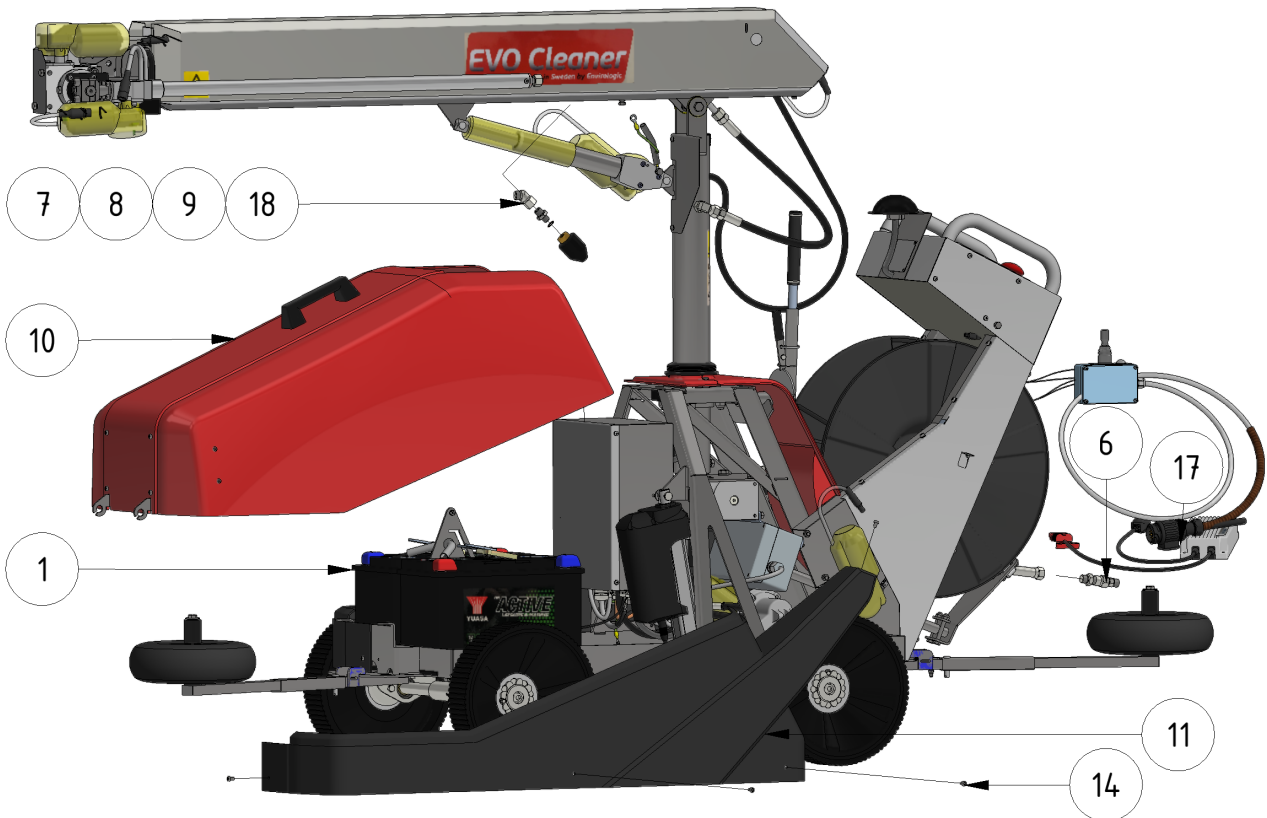

Exploded views

Here you can find the exploded views of the robot, if you need a spare part for the robot just press on the links below and make your way to find what you need

EVO Cleaner

Shortcuts

- [EVO Cleaner 1st level main assembly - 1109501](#)
- [EVO Cleaner 2nd level main assembly - 1109502](#)
- [EVO Cleaner 3rd level main assembly - 1109503](#)
- [Gearbox tower assembly - 1109524](#)
- [Drive axle assembly - 1109523](#)
- [Telescope assembly - 1109708](#)
- [Arm assembly - 1109710](#)
- [Junction box assembly - 1109529](#)
- [Hose reel drive unit - 1109515](#)

ITEM	DESCRIPTION	PART NUMBER	QTY
1	EVO Cleaner assembly 4	1109500	1
2	Joystick	10020	1
3	Sign joystick ENG	901144-05	1
4	Sign joystick ENG	901144-05	1
5	Wheel tool	407033	1
6	Water strainer/filter	1105006	1
7	Rotary nozzle 0.55	901112	1
8	Tredo washer 1/4 stainless	961041RF	1
9	Adapter 12 - 1/4"	961021RF	1
10	Hood	1109514	1
11	Left cover	1409234	1
12	Right cover	1409235	1
13	Right lid	1109217	1

ITEM	DESCRIPTION	PART NUMBER	QTY
14	Screw M6 x 10	941007	16
15	Spring Washer M6	941045	9
16	Nut M6	941002	1
17	Charger 24/12 230V	 10051 compl	1
18	Angle 135° stainless	961045RF	1

Accessories

ITEM	DESCRIPTION	PART NUMBER
1	Marker, S shape	32030
2	Marker, S shape, short	32026
3	Marker, U shape	32040
4	Flex-wheel 35 mm	977031
5	Marker bracket	30000
6	Tube-clamp 35 mm	30010
7	Clamp	30021
10	Double nozzle / Shift-head valve 	1101201
11	Corner wheels	1109551
12	Guidance wheel , 400 mm	979201
13	Guidance wheel , high	1101126
	AGM battery	909244