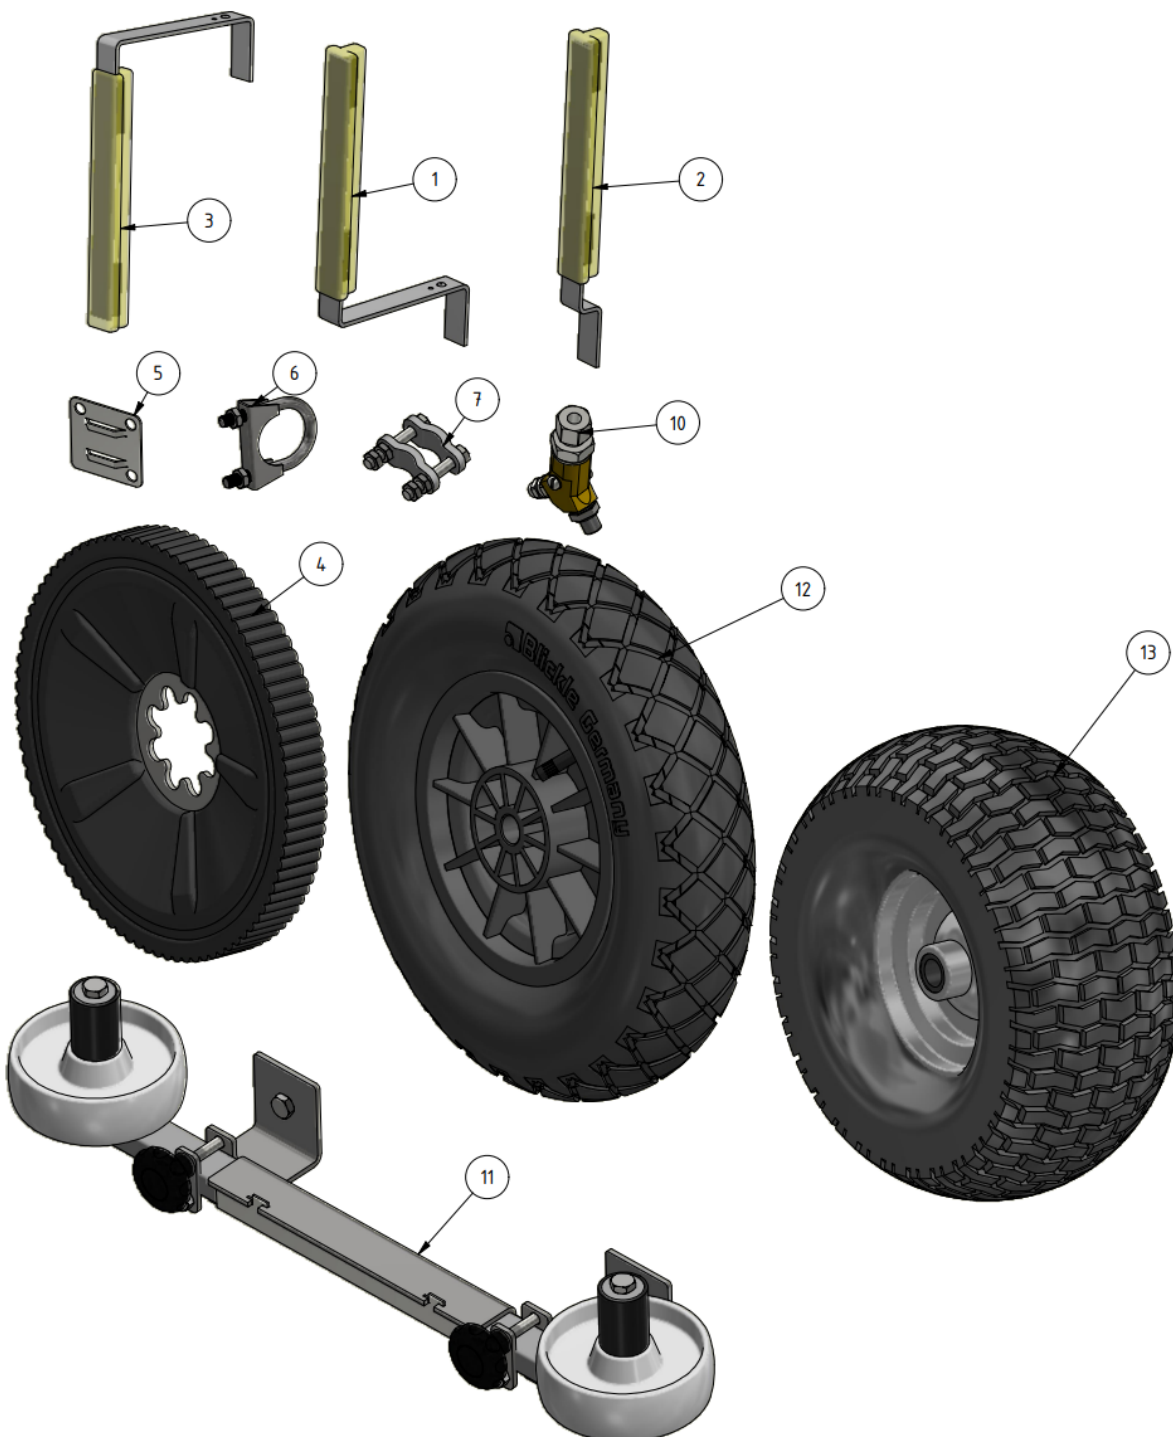

Exploded views

Here you can find the exploded views of the robot, if you need a spare part for the robot just press on the links below and make your way to find what you need

EVO Cleaner

Shortcuts

- [EVO Cleaner 1st level main assembly - 1109501](#)
- [EVO Cleaner 2nd level main assembly - 1109502](#)
- [EVO Cleaner 3rd level main assembly - 1109503](#)
- [Gearbox tower assembly - 1109524](#)
- [Drive axle assembly - 1109523](#)
- [Telescope assembly - 1109708](#)
- [Arm assembly - 1109710](#)
- [Junction box assembly - 1109529](#)
- [Hose reel drive unit - 1109515](#)

ITEM	DESCRIPTION	PART NUMBER	QTY
1	EVO Cleaner assembly 4	1109500	1
2	Joystick	10020	1
3	Sign joystick ENG	901144-05	1
4	Sign joystick ENG	901144-05	1
5	Wheel tool	407033	1
6	Water strainer/filter	1105006	1
7	Rotary nozzle 0.55	901112	1
8	Tredo washer 1/4 stainless	961041RF	1
9	Adapter 12 - 1/4"	961021RF	1
10	Hood	1109514	1
11	Left cover	1409234	1
12	Right cover	1409235	1
13	Right lid	1109217	1

ITEM	DESCRIPTION	PART NUMBER	QTY
14	Screw M6 x 10	941007	16
15	Spring Washer M6	941045	9
16	Nut M6	941002	1
17	Charger 24/12 230V	 10051 compl	1
18	Angle 135° stainless	961045RF	1

Accessories

ITEM	DESCRIPTION	PART NUMBER
1	Marker, S shape	32030
2	Marker, S shape, short	32026
3	Marker, U shape	32040
4	Flex-wheel 35 mm	977031
5	Marker bracket	30000
6	Tube-clamp 35 mm	30010
7	Clamp	30021
10	Double nozzle / Shift-head valve 	1101201
11	Corner wheels	1109551
12	Guidance wheel , 400 mm	979201
13	Guidance wheel , high	1101126
	AGM battery	909244