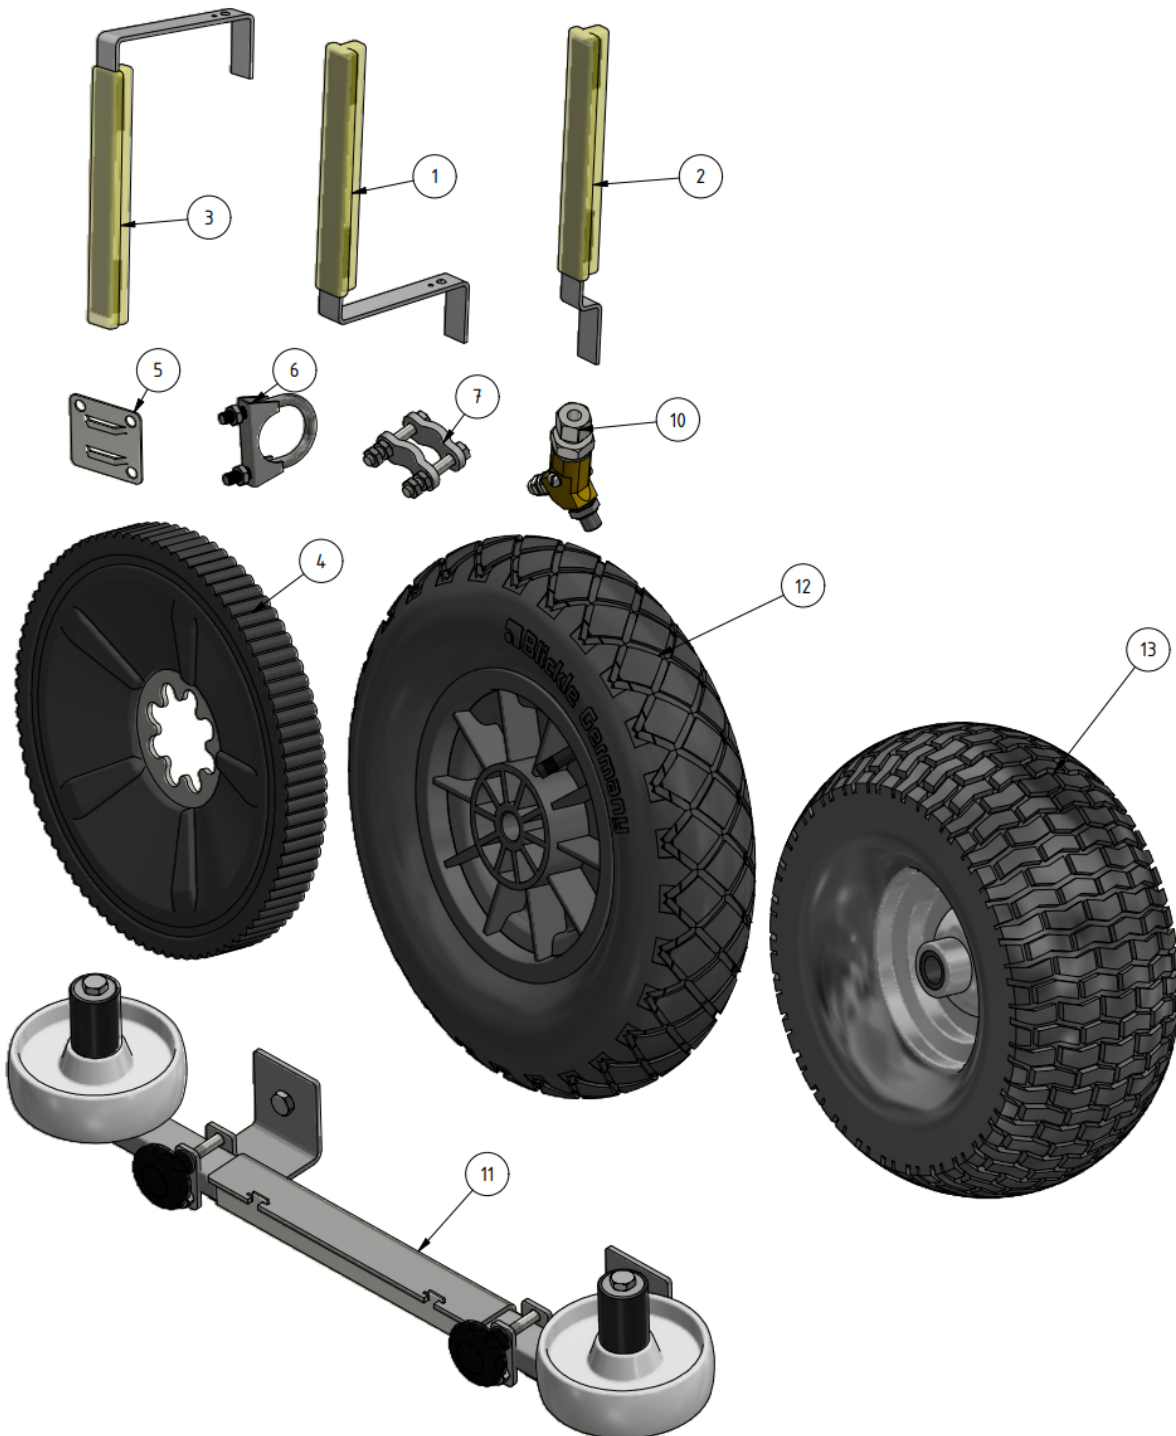

Exploded views

Here you can find the exploded views of the robot, if you need a spare part for the robot just press on the links below and make your way to find what you need

EVO Cleaner

Shortcuts

- [EVO Cleaner 1st level main assembly - 1109501](#)
- [EVO Cleaner 2nd level main assembly - 1109502](#)
- [EVO Cleaner 3rd level main assembly - 1109503](#)
- [Gearbox tower assembly - 1109524](#)
- [Drive axle assembly - 1109523](#)
- [Telescope assembly - 1109708](#)
- [Arm assembly - 1109710](#)
- [Junction box assembly - 1109529](#)
- [Hose reel drive unit - 1109515](#)

ITEM	DESCRIPTION	PART NUMBER	QTY
1	EVO Cleaner assembly 4	1109500	1
2	Joystick	10020	1
3	Sign joystick ENG	901144-05	1
4	Sign joystick ENG	901144-05	1
5	Wheel tool	407033	1
6	Water strainer/filter	1105006	1
7	Rotary nozzle 0.55	901112	1
8	Tredo washer 1/4 stainless	961041RF	1
9	Adapter 12 - 1/4"	961021RF	1
10	Hood	1109514	1
11	Left cover	1409234	1
12	Right cover	1409235	1
13	Right lid	1109217	1

ITEM	DESCRIPTION	PART NUMBER	QTY
14	Screw M6 x 10	941007	16
15	Spring Washer M6	941045	9
16	Nut M6	941002	1
17	Charger 24/12 230V	 10051 compl	1
18	Angle 135° stainless	961045RF	1

Accessories

ITEM	DESCRIPTION	PART NUMBER
1	Marker, S shape	32030
2	Marker, S shape, short	32026
3	Marker, U shape	32040
4	Flex-wheel 35 mm	977031
5	Marker bracket	30000
6	Tube-clamp 35 mm	30010
7	Clamp	30021
10	Double nozzle / Shift-head valve 	1101201
11	Corner wheels	1109551
12	Guidance wheel , 400 mm	979201
13	Guidance wheel , high	1101126
	AGM battery	909244