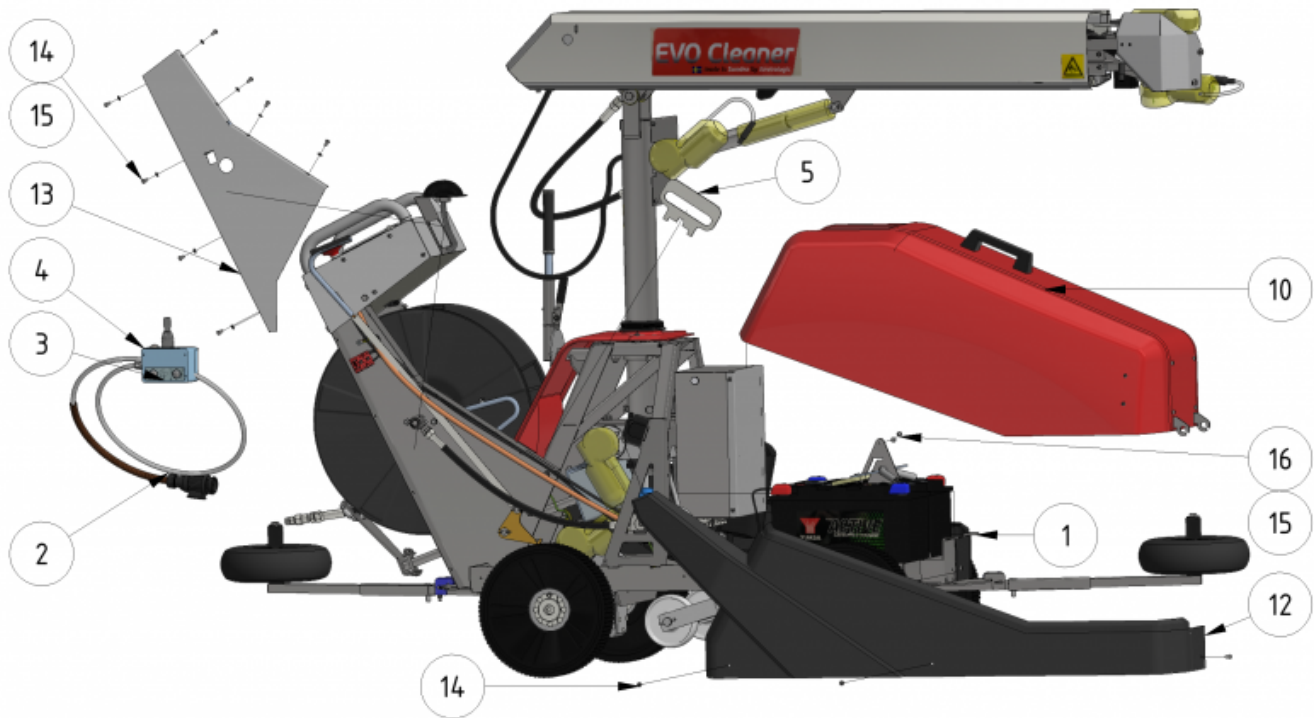

# Exploded views

Here you can find the exploded views of the robot, if you need a spare part for the robot just press on the links below and make your way to find what you need

## EVO Cleaner

**Shortcuts**

- [EVO Cleaner 1st level main assembly - 1109501](#)
- [EVO Cleaner 2nd level main assembly - 1109502](#)
- [EVO Cleaner 3rd level main assembly - 1109503](#)
- [Gearbox tower assembly - 1109524](#)
- [Drive axle assembly - 1109523](#)
- [Telescope assembly - 1109708](#)
- [Arm assembly - 1109710](#)
- [Junction box assembly - 1109529](#)
- [Hose reel drive unit - 1109515](#)

ITEM	DESCRIPTION	PART NUMBER	QTY
1	EVO Cleaner assembly 4	<a href="#">1109500</a>	1
2	Joystick	<a href="#">10020</a>	1
3	Sign joystick ENG	901144-05	1
4	Sign joystick ENG	901144-05	1
5	Wheel tool	407033	1
6	Water strainer/filter	<a href="#">1105006</a>	1
7	Rotary nozzle 0.55	<a href="#">901112</a>	1
8	Tredo washer 1/4 stainless	961041RF	1
9	Adapter 12 - 1/4"	961021RF	1
10	Hood	<a href="#">1109514</a>	1
11	Left cover	1409234	1
12	Right cover	1409235	1
13	Right lid	1109217	1

## Accessories

ITEM	DESCRIPTION	PART NUMBER
1	Marker, S shape	32030
2	Marker, S shape, short	32026
3	Marker, U shape	32040
4	Flex-wheel 35 mm	977031
5	Marker bracket	30000
6	Tube-clamp 35 mm	30010
7	Clamp	30021
10	Double nozzle / Shift-head valve 	<a href="#">1101201</a>
11	Corner wheels	1109551
12	<a href="#">Guidance wheel</a> , 400 mm	979201
13	<a href="#">Guidance wheel</a> , high	1101126
	AGM battery	909244