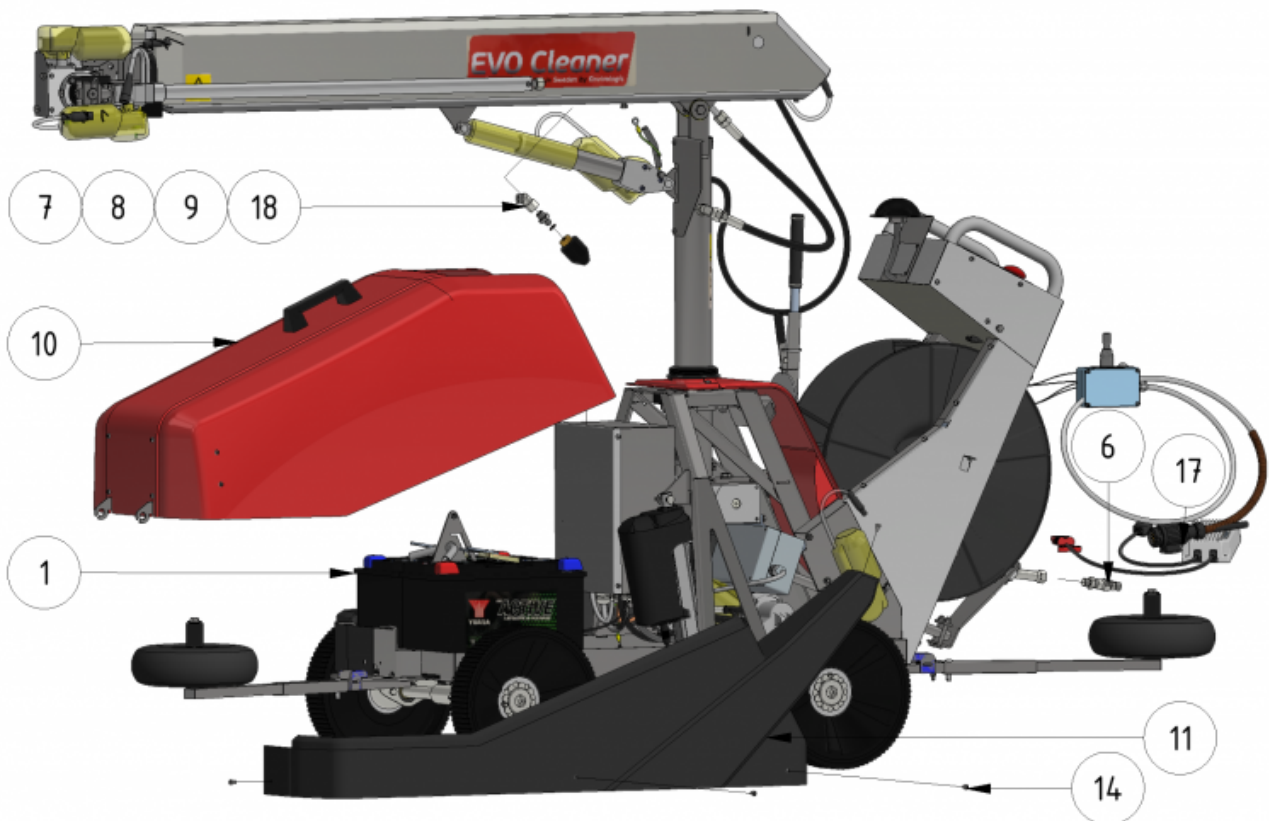

# Exploded views

Here you can find the exploded views of the robot, if you need a spare part for the robot just press on the links below and make your way to find what you need

## EVO Cleaner

**Shortcuts**

- [EVO Cleaner 1st level main assembly - 1109501](#)
- [EVO Cleaner 2nd level main assembly - 1109502](#)
- [EVO Cleaner 3rd level main assembly - 1109503](#)
- [Gearbox tower assembly - 1109524](#)
- [Drive axle assembly - 1109523](#)
- [Telescope assembly - 1109708](#)
- [Arm assembly - 1109710](#)
- [Junction box assembly - 1109529](#)
- [Hose reel drive unit - 1109515](#)

ITEM	DESCRIPTION	PART NUMBER	QTY
1	EVO Cleaner assembly 4	<a href="#">1109500</a>	1
2	Joystick	<a href="#">10020</a>	1
3	Sign joystick ENG	901144-05	1
4	Sign joystick ENG	901144-05	1
5	Wheel tool	407033	1
6	Water strainer/filter	<a href="#">1105006</a>	1
7	Rotary nozzle 0.55	<a href="#">901112</a>	1
8	Tredo washer 1/4 stainless	961041RF	1
9	Adapter 12 - 1/4"	961021RF	1
10	Hood	<a href="#">1109514</a>	1
11	Left cover	1409234	1
12	Right cover	1409235	1
13	Right lid	1109217	1