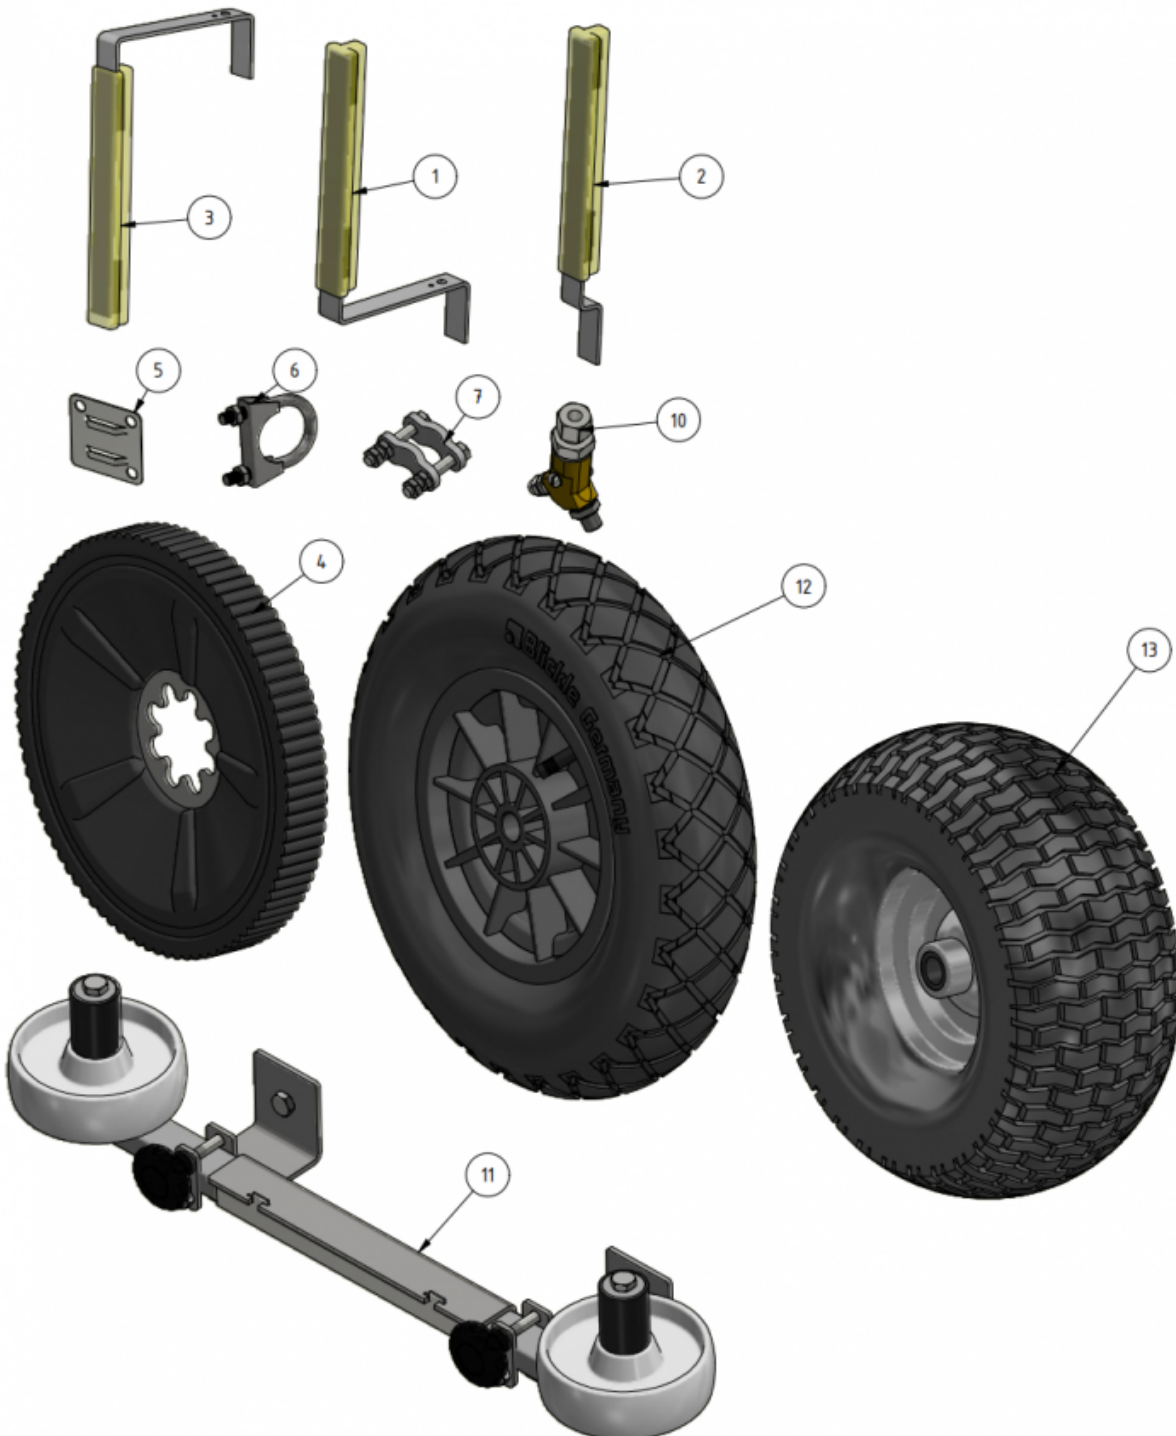

## EVO Cleaner

**Shortcuts**

- [EVO Cleaner 1st level main assembly - 1109501](#)
- [EVO Cleaner 2nd level main assembly - 1109502](#)
- [EVO Cleaner 3rd level main assembly - 1109503](#)
- [Gearbox tower assembly - 1109524](#)
- [Drive axle assembly - 1109523](#)
- [Telescope assembly - 1109708](#)
- [Arm assembly - 1109710](#)
- [Junction box assembly - 1109529](#)
- [Hose reel drive unit - 1109515](#)

ITEM	DESCRIPTION	PART NUMBER	QTY
1	EVO Cleaner assembly 4	<a href="#">1109500</a>	1
2	Joystick	<a href="#">10020</a>	1
3	Sign joystick ENG	901144-05	1
4	Sign joystick ENG	901144-05	1
5	Wheel tool	407033	1
6	Water strainer/filter	<a href="#">1105006</a>	1
7	Rotary nozzle 0.55	<a href="#">901112</a>	1
8	Tredo washer 1/4 stainless	961041RF	1
9	Adapter 12 - 1/4"	961021RF	1
10	Hood	<a href="#">1109514</a>	1
11	Left cover	1409234	1
12	Right cover	1409235	1
13	Right lid	1109217	1

ITEM	DESCRIPTION	PART NUMBER	QTY
14	Screw M6 x 10	941007	16
15	Spring Washer M6	941045	9
16	Nut M6	941002	1
17	Charger 24/12 230V	 10051 compl	1
18	Angle 135° stainless	961045RF	1

## Accessories

ITEM	DESCRIPTION	PART NUMBER
1	Marker, S shape	32030
2	Marker, S shape, short	32026
3	Marker, U shape	32040
4	Flex-wheel 35 mm	977031
5	Marker bracket	30000
6	Tube-clamp 35 mm	30010
7	Clamp	30021
10	Double nozzle / Shift-head valve 	<a href="#">1101201</a>
11	Corner wheels	1109551
12	<a href="#">Guidance wheel</a> , 400 mm	979201
13	<a href="#">Guidance wheel</a> , high	1101126
	AGM battery	909244