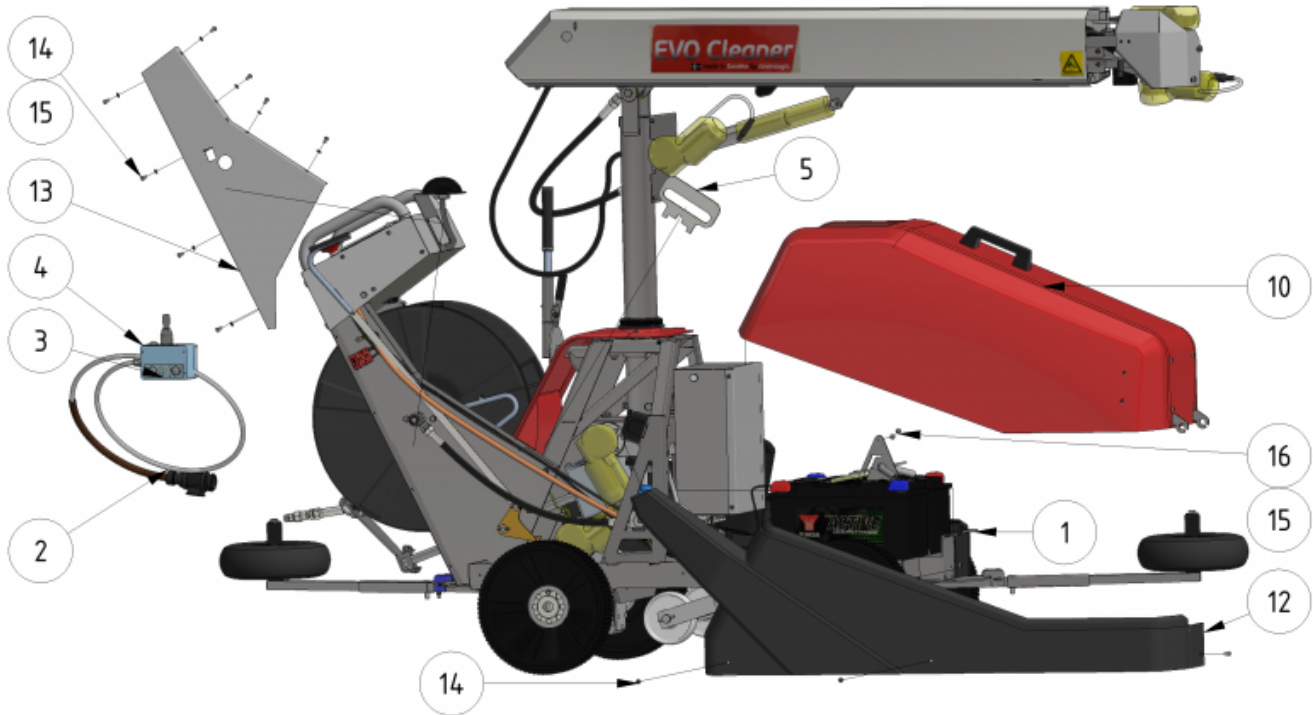

Exploded views

Here you can find the exploded views of the robot, if you need a spare part for the robot just press on the links below and make your way to find what you need

EVO Cleaner

Shortcuts

- [EVO Cleaner 1st level main assembly - 1109501](#)
- [EVO Cleaner 2nd level main assembly - 1109502](#)
- [EVO Cleaner 3rd level main assembly - 1109503](#)
- [Gearbox tower assembly - 1109524](#)
- [Drive axle assembly - 1109523](#)
- [Telescope assembly - 1109708](#)
- [Arm assembly - 1109710](#)
- [Junction box assembly - 1109529](#)
- [Hose reel drive unit - 1109515](#)

ITEM	DESCRIPTION	PART NUMBER	QTY
1	EVO Cleaner assembly 4	1109500	1
2	Joystick	10020	1
3, 4	Sign joystick	901144-05	1
5	Wheel tool	407033	1
6	Water strainer/filter	1105006	1
7	Rotary nozzle	901112	1
8	Tredo washer 1/4 stainless	961041RF	1
9	Adapter 12 - 1/4"	961021RF	1
10	Hood	1109514	1
11	Left cover	1409234	1
12	Right cover	1409235	1
13	Right lid	1109217	1
14	Screw M6 x 10	941007	16

ITEM	DESCRIPTION	PART NUMBER	QTY
15	Spring Washer M6	941045	9
16	Nut M6	941002	1
17	Charger 24/12 230V	 10051 compl	1
18	Angle 135° stainless	961045RF	1

Accessories

ITEM	DESCRIPTION	PART NUMBER
1	Marker, S shape	32030
2	Marker, S shape, short	32026
3	Marker, U shape	32040
4	Flex-wheel 35 mm	977031
5	Marker bracket	30000
6	Tube-clamp 35 mm	30010
7	Clamp	30021
10	Double nozzle / Shift-head valve 	1101201
11	Corner wheels	1109551
12	Guidance wheel , 400 mm	979201
13	Guidance wheel , high	1101126
	AGM battery	909244