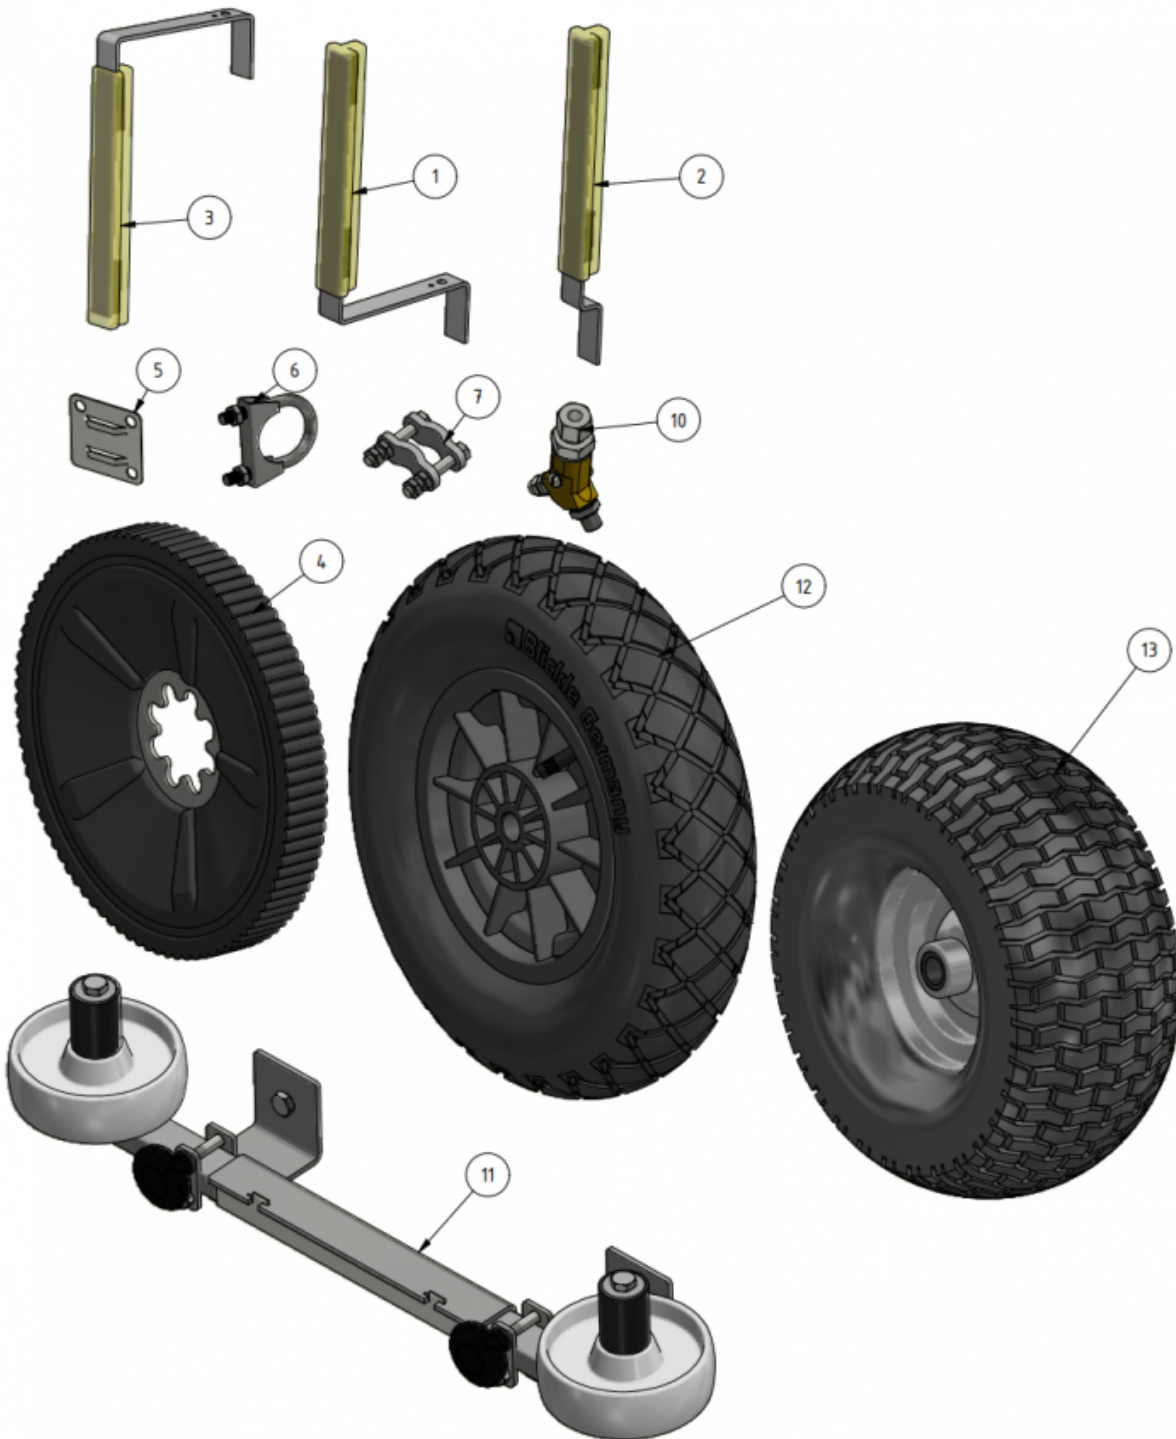

ITEM	DESCRIPTION	PART NUMBER	QTY
15	Spring Washer M6	941045	9
16	Nut M6	941002	1
17	Charger 24/12 230V	10051 compl	1
18	Angle 135° stainless	961045RF	1

Accessories