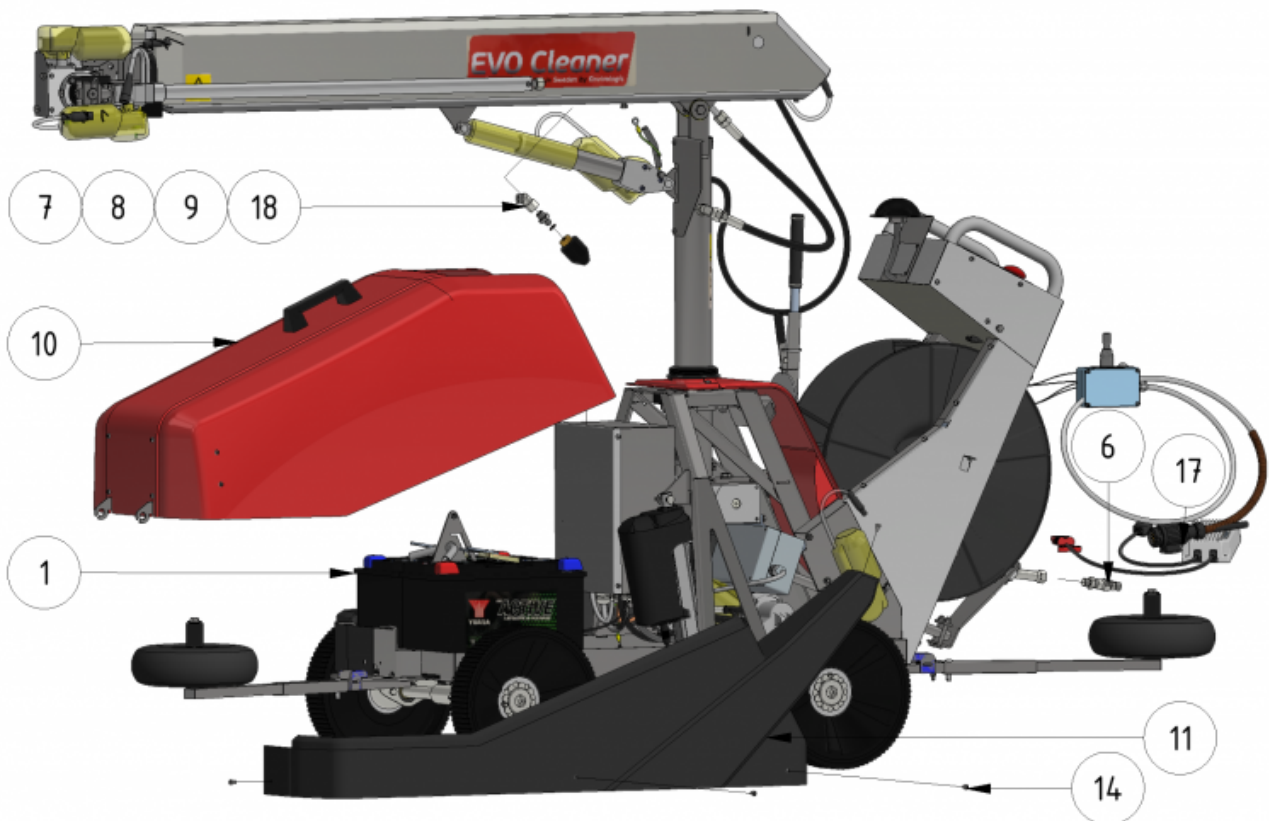

Exploded views

Here you can find the exploded views of the robot, if you need a spare part for the robot just press on the links below and make your way to find what you need

EVO Cleaner

Shortcuts

- [EVO Cleaner 1st level main assembly - 1109501](#)
- [EVO Cleaner 2nd level main assembly - 1109502](#)
- [EVO Cleaner 3rd level main assembly - 1109503](#)
- [Gearbox tower assembly - 1109524](#)
- [Drive axle assembly - 1109523](#)
- [Telescope assembly - 1109708](#)
- [Arm assembly - 1109710](#)
- [Junction box assembly - 1109529](#)
- [Hose reel drive unit - 1109515](#)

ITEM	DESCRIPTION	PART NUMBER	QTY
1	EVO Cleaner assembly 4	1109500	1
2	Joystick	10020	1
3, 4	Sign joystick	901144-05	1
5	Wheel tool	407033	1
6	Water strainer/filter	1105006	1
7	Rotary nozzle	901112	1
8	Tredo washer 1/4 stainless	961041RF	1
9	Adapter 12 - 1/4"	961021RF	1
10	Hood	1109514	1
11	Left cover	1409234	1
12	Right cover	1409235	1
13	Right lid	1109217	1
14	Screw M6 x 10	941007	16

ITEM	DESCRIPTION	PART NUMBER	QTY
15	Spring Washer M6	941045	9
16	Nut M6	941002	1
17	Charger 24/12 230V	 10051 compl	1
18	Angle 135° stainless	961045RF	1

Accessories

ITEM	DESCRIPTION	PART NUMBER
1	Marker, S shape	32030
2	Marker, S shape, short	32026
3	Marker, U shape	32040
4	Flex-wheel 35 mm	977031
5	Marker bracket	30000
6	Tube-clamp 35 mm	30010
7	Clamp	30021
10	Double nozzle / Shift-head valve 	1101201
11	Corner wheels	1109551
12	Guidance wheel , 400 mm	979201
13	Guidance wheel , high	1101126
	AGM battery	909244