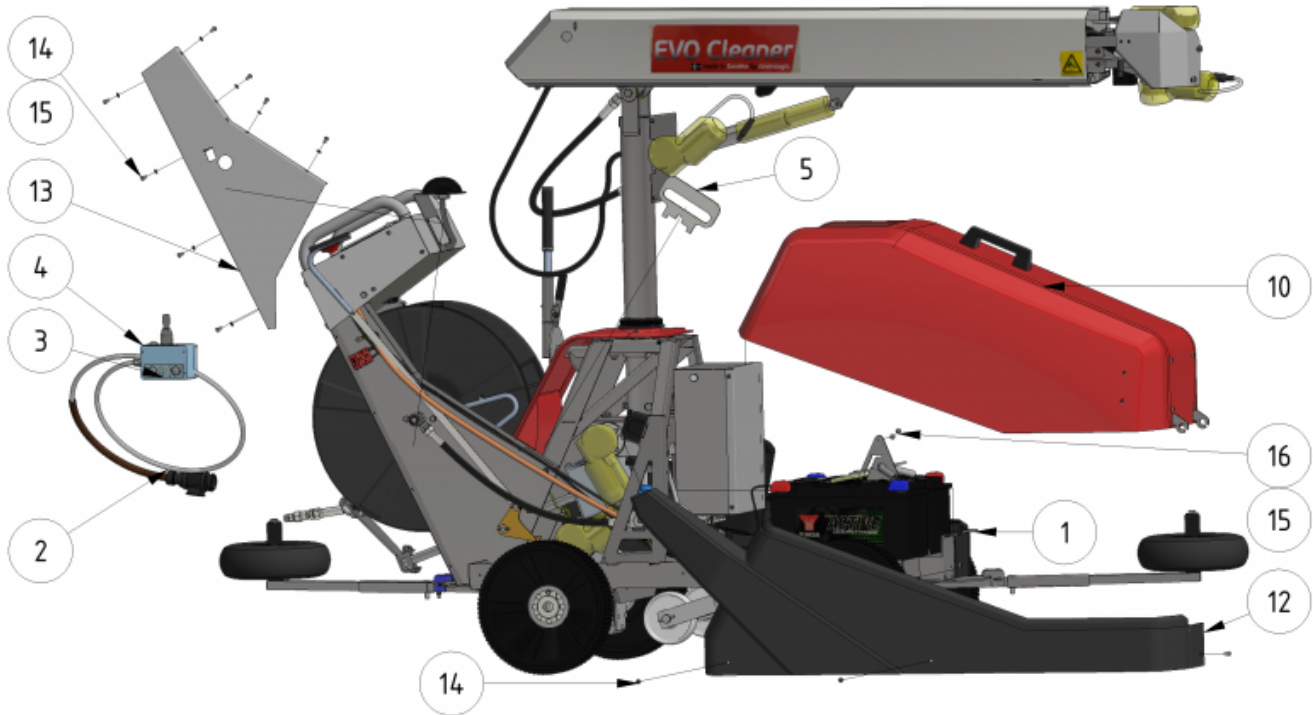

Exploded views

Here you can find the exploded views of the robot, if you need a spare part for the robot just press on the links below and make your way to find what you need

EVO Cleaner

Shortcuts

- [EVO Cleaner 1st level main assembly - 1109501](#)
- [EVO Cleaner 2nd level main assembly - 1109502](#)
- [EVO Cleaner 3rd level main assembly - 1109503](#)
- [Gearbox tower assembly - 1109524](#)
- [Drive axle assembly - 1109523](#)
- [Telescope assembly - 1109708](#)
- [Arm assembly - 1109710](#)
- [Junction box assembly - 1109529](#)
- [Hose reel drive unit - 1109515](#)

| ITEM | DESCRIPTION | PART NUMBER | QTY |
|------|----------------------------|-------------------------|-----|
| 1 | EVO Cleaner assembly 4 | 1109500 | 1 |
| 2 | Joystick | 10020 | 1 |
| 3, 4 | Sign joystick | 901144-05 | 1 |
| 5 | Wheel tool | 407033 | 1 |
| 6 | Water strainer/filter | 1105006 | 1 |
| 7 | Rotary nozzle | 901112 | 1 |
| 8 | Tredo washer 1/4 stainless | 961041RF | 1 |
| 9 | Adapter 12 - 1/4" | 961021RF | 1 |
| 10 | Hood | 1109514 | 1 |
| 11 | Left cover | 1409234 | 1 |
| 12 | Right cover | 1409235 | 1 |
| 13 | Right lid | 1109217 | 1 |
| 14 | Screw M6 x 10 | 941007 | 16 |