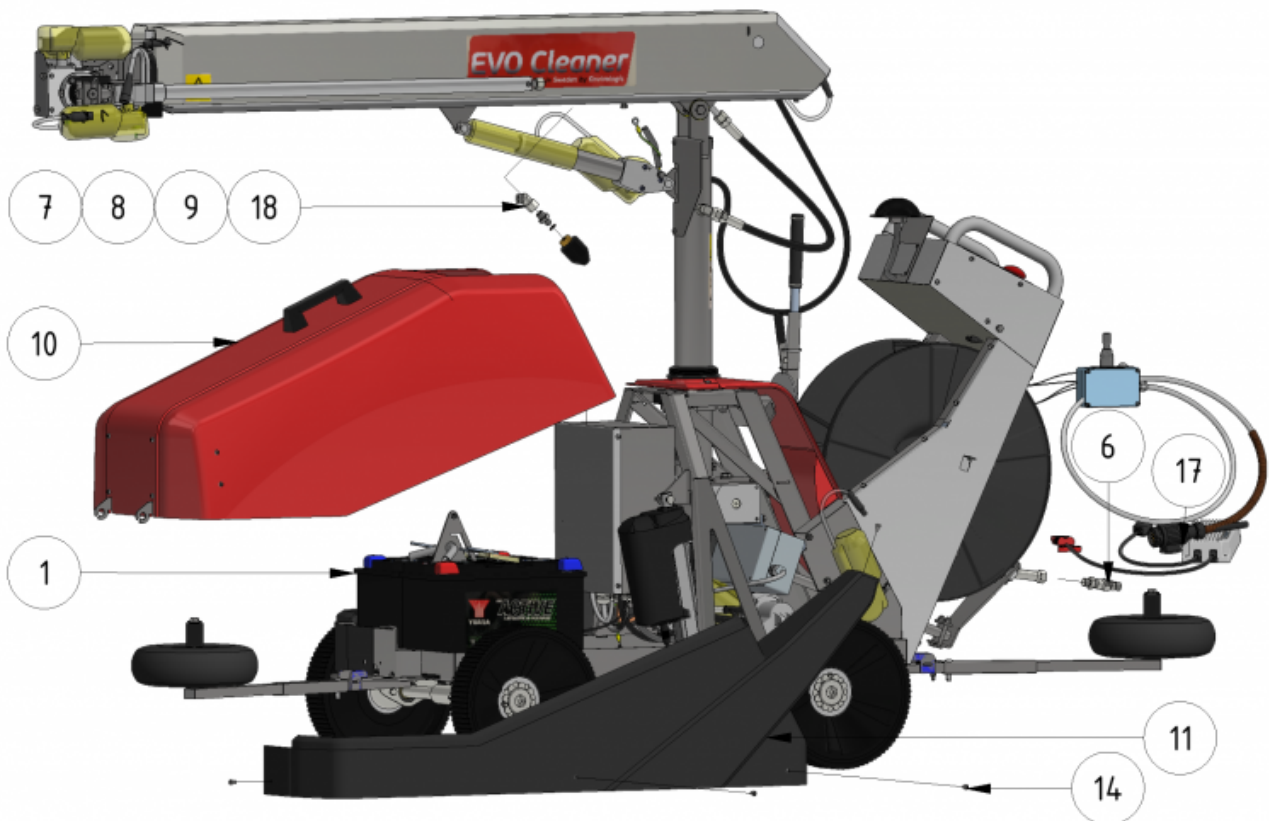

Exploded views

Here you can find the exploded views of the robot, if you need a spare part for the robot just press on the links below and make your way to find what you need

EVO Cleaner

Shortcuts

- [EVO Cleaner 1st level main assembly - 1109501](#)
- [EVO Cleaner 2nd level main assembly - 1109502](#)
- [EVO Cleaner 3rd level main assembly - 1109503](#)
- [Gearbox tower assembly - 1109524](#)
- [Drive axle assembly - 1109523](#)
- [Telescope assembly - 1109708](#)
- [Arm assembly - 1109710](#)
- [Junction box assembly - 1109529](#)
- [Hose reel drive unit - 1109515](#)

| ITEM | DESCRIPTION | PART NUMBER | QTY |
|------|----------------------------|-------------------------|-----|
| 1 | EVO Cleaner assembly 4 | 1109500 | 1 |
| 2 | Joystick | 10020 | 1 |
| 3, 4 | Sign joystick | 901144-05 | 1 |
| 5 | Wheel tool | 407033 | 1 |
| 6 | Water strainer/filter | 1105006 | 1 |
| 7 | Rotary nozzle | 901112 | 1 |
| 8 | Tredo washer 1/4 stainless | 961041RF | 1 |
| 9 | Adapter 12 - 1/4" | 961021RF | 1 |
| 10 | Hood | 1109514 | 1 |
| 11 | Left cover | 1409234 | 1 |
| 12 | Right cover | 1409235 | 1 |
| 13 | Right lid | 1109217 | 1 |
| 14 | Screw M6 x 10 | 941007 | 16 |