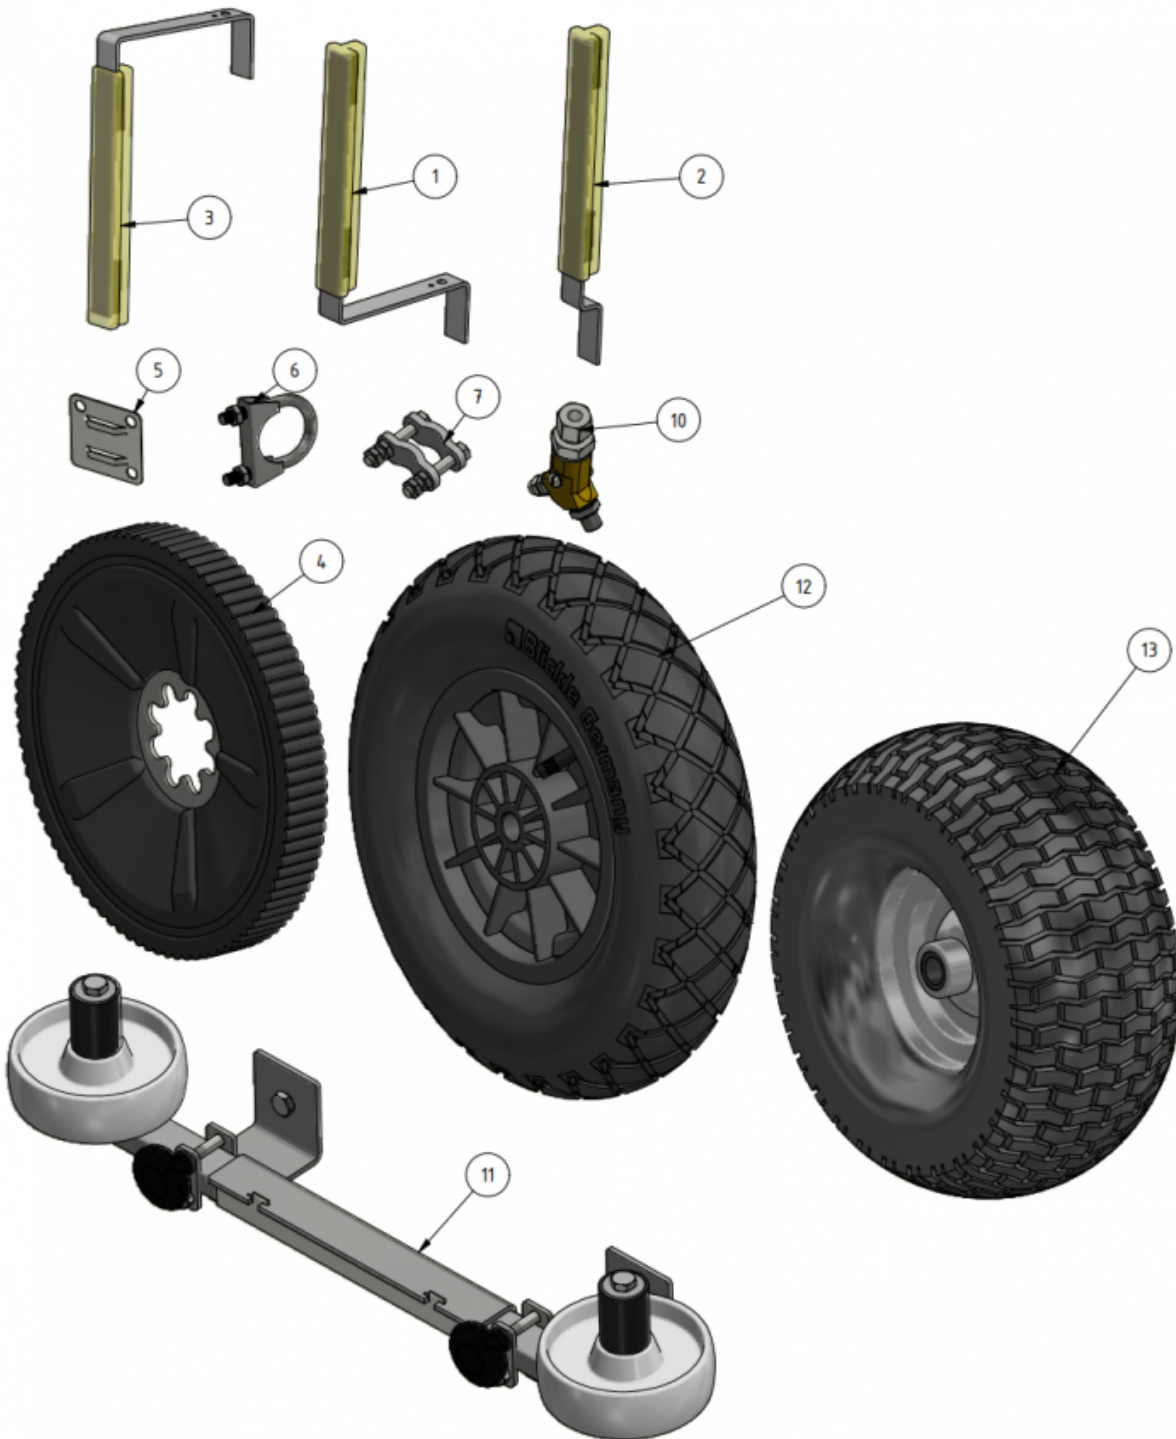

Exploded views

Here you can find the exploded views of the robot, if you need a spare part for the robot just press on the links below and make your way to find what you need

EVO Cleaner

Shortcuts

- [EVO Cleaner 1st level main assembly - 1109501](#)
- [EVO Cleaner 2nd level main assembly - 1109502](#)
- [EVO Cleaner 3rd level main assembly - 1109503](#)
- [Gearbox tower assembly - 1109524](#)
- [Drive axle assembly - 1109523](#)
- [Telescope assembly - 1109708](#)
- [Arm assembly - 1109710](#)
- [Junction box assembly - 1109529](#)
- [Hose reel drive unit - 1109515](#)

| ITEM | DESCRIPTION | PART NUMBER | QTY |
|------|----------------------------|-------------------------|-----|
| 1 | EVO Cleaner assembly 4 | 1109500 | 1 |
| 2 | Joystick | 10020 | 1 |
| 3, 4 | Sign joystick | 901144-05 | 1 |
| 5 | Wheel tool | 407033 | 1 |
| 6 | Water strainer/filter | 1105006 | 1 |
| 7 | Rotary nozzle | 901112 | 1 |
| 8 | Tredo washer 1/4 stainless | 961041RF | 1 |
| 9 | Adapter 12 - 1/4" | 961021RF | 1 |
| 10 | Hood | 1109514 | 1 |
| 11 | Left cover | 1409234 | 1 |
| 12 | Right cover | 1409235 | 1 |
| 13 | Right lid | 1109217 | 1 |
| 14 | Screw M6 x 10 | 941007 | 16 |

| ITEM | DESCRIPTION | PART NUMBER | QTY |
|------|----------------------|---|-----|
| 15 | Spring Washer M6 | 941045 | 9 |
| 16 | Nut M6 | 941002 | 1 |
| 17 | Charger 24/12 230V |  10051 compl | 1 |
| 18 | Angle 135° stainless | 961045RF | 1 |

Accessories

| ITEM | DESCRIPTION | PART NUMBER |
|------|--|-------------------------|
| 1 | Marker, S shape | 32030 |
| 2 | Marker, S shape, short | 32026 |
| 3 | Marker, U shape | 32040 |
| 4 | Flex-wheel 35 mm | 977031 |
| 5 | Marker bracket | 30000 |
| 6 | Tube-clamp 35 mm | 30010 |
| 7 | Clamp | 30021 |
| 10 | Double nozzle / Shift-head valve  | 1101201 |
| 11 | Corner wheels | 1109551 |
| 12 | Guidance wheel , 400 mm | 979201 |
| 13 | Guidance wheel , high | 1101126 |
| | AGM battery | 909244 |