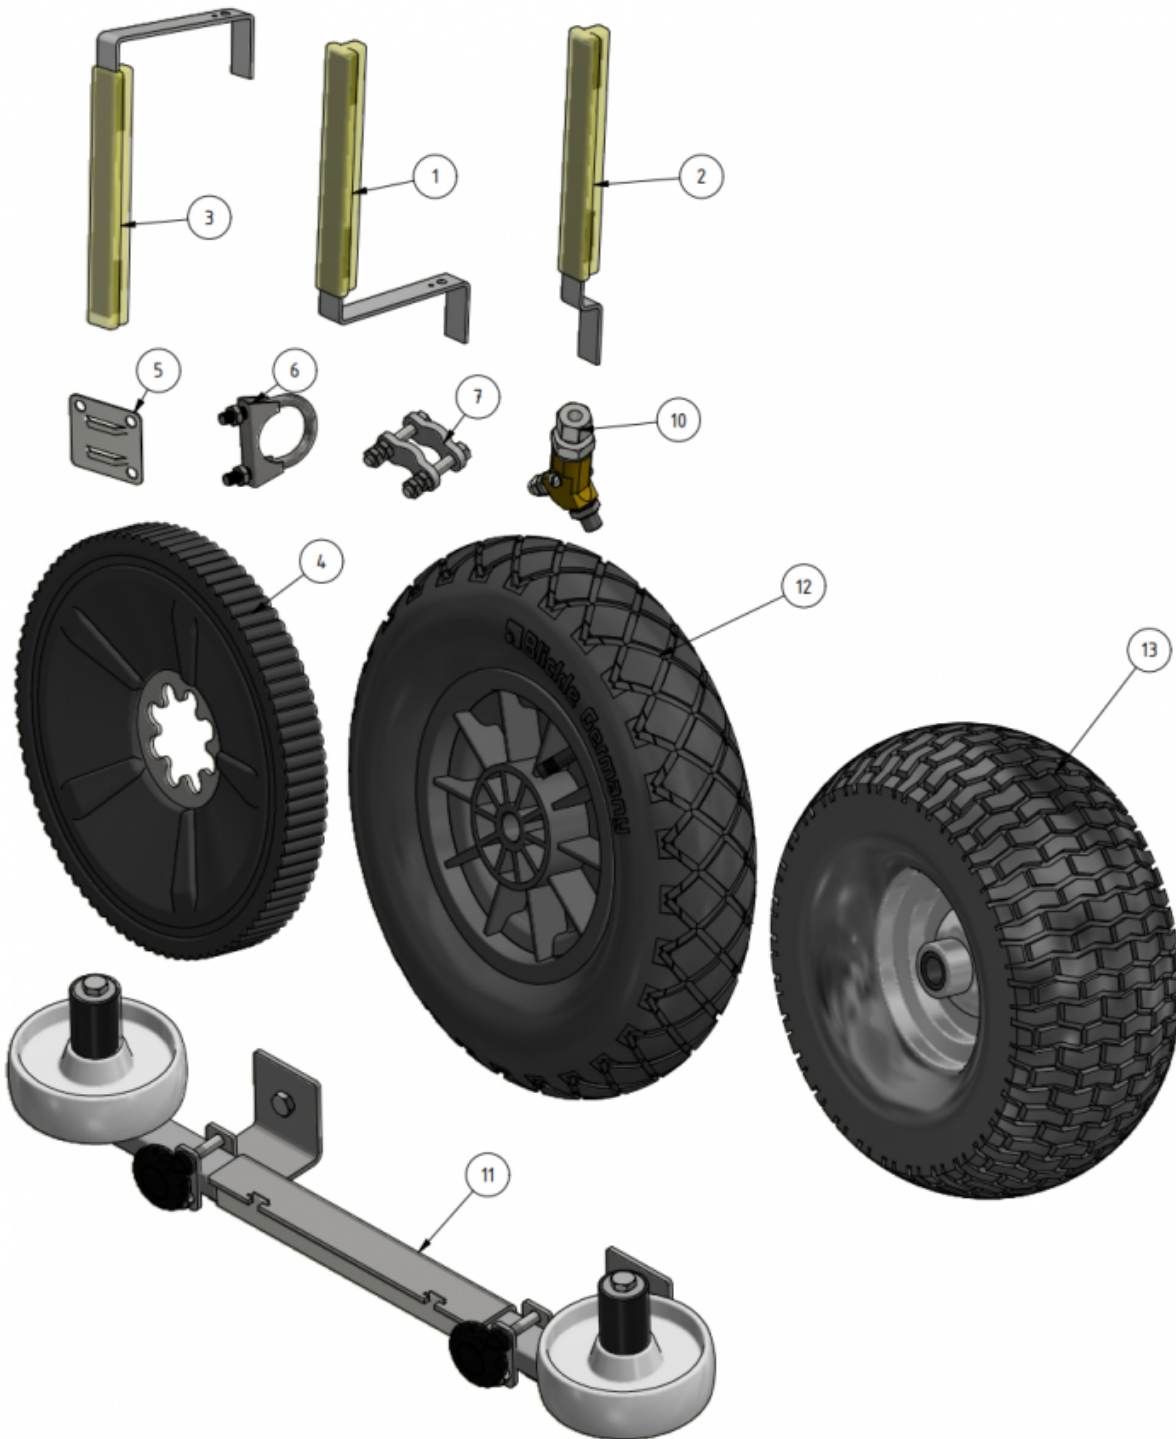

Exploded views

Here you can find the exploded views of the robot, if you need a spare part for the robot just press on the links below and make your way to find what you need

EVO Cleaner

Shortcuts

- [EVO Cleaner 1st level main assembly - 1109501](#)
- [EVO Cleaner 2nd level main assembly - 1109502](#)
- [EVO Cleaner 3rd level main assembly - 1109503](#)
- [Gearbox tower assembly - 1109524](#)
- [Drive axle assembly - 1109523](#)
- [Telescope assembly - 1109708](#)
- [Arm assembly - 1109710](#)
- [Junction box assembly - 1109529](#)
- [Hose reel drive unit - 1109515](#)

ITEM	DESCRIPTION	PART NUMBER	QTY
1	EVO Cleaner assembly 4	+ 1109500	1
2	Joystick	+ 10020	1
3, 4	Sign joystick	901144-05	1
5	Wheel tool	407033	1
6	Water strainer/filter	+ 1105006	1
7	Rotary nozzle	+ 901112	1
8	Tredo washer 1/4 stainless	961041RF	1
9	Adapter 12 - 1/4"	961021RF	1
10	Hood	+ 1109514	1
11	Left cover	1409234	1
12	Right cover	1409235	1
13	Right lid	1109217	1
14	Screw M6 x 10	941007	16

ITEM	DESCRIPTION	PART NUMBER	QTY
15	Spring Washer M6	941045	9
16	Nut M6	941002	1
17	Charger 24/12 230V	 10051 compl	1
18	Angle 135° stainless	961045RF	1

Accessories

ITEM	DESCRIPTION	PART NUMBER
1	Marker, S shape	32030
2	Marker, S shape, short	32026
3	Marker, U shape	32040
4	Flex-wheel 35 mm	977031
5	Marker bracket	30000
6	Tube-clamp 35 mm	30010
7	Clamp	30021
10	Double nozzle / Shift-head valve 	1101201
11	Corner wheels	1109551
12	Guidance wheel , 400 mm	979201
13	Guidance wheel , high	1101126
	AGM battery	909244