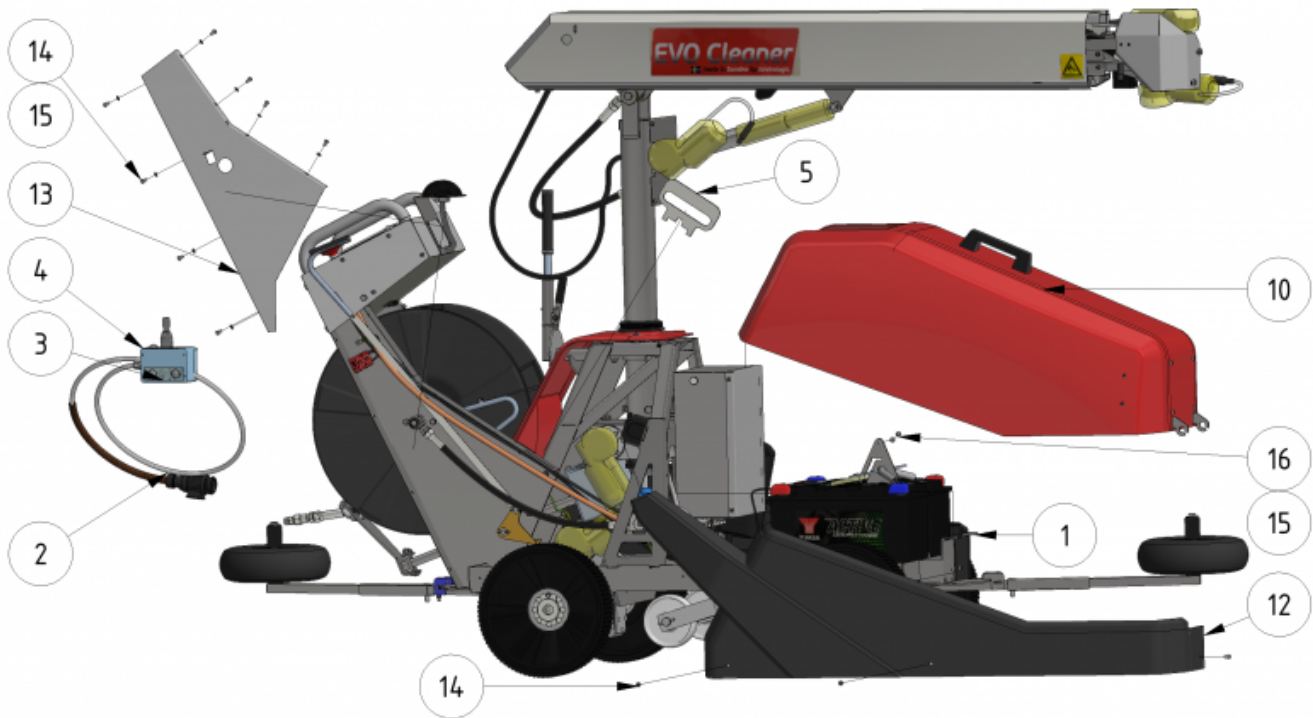

Exploded views

Here you can find the exploded views of the robot, if you need a spare part for the robot just press on the links below and make your way to find what you need

EVO Cleaner

Shortcuts

- [EVO Cleaner 1st level main assembly - 1109501](#)
- [EVO Cleaner 2nd level main assembly - 1109502](#)
- [EVO Cleaner 3rd level main assembly - 1109503](#)
- [Gearbox tower assembly - 1109524](#)
- [Drive axle assembly - 1109523](#)
- [Telescope assembly - 1109708](#)
- [Arm assembly - 1109710](#)
- [Junction box assembly - 1109529](#)
- [Hose reel drive unit - 1109515](#)

ITEM	DESCRIPTION	PART NUMBER	QTY
1	EVO Cleaner assembly 4	+ 1109500	1
2	Joystick	+ 10020	1
3, 4	Sign joystick	901144-05	1
5	Wheel tool	407033	1
6	Water strainer/filter	+ 1105006	1
7	Rotary nozzle	+ 901112	1
8	Tredo washer 1/4 stainless	961041RF	1
9	Adapter 12 - 1/4"	961021RF	1
10	Hood	+ 1109514	1
11	Left cover	1409234	1
12	Right cover	1409235	1
13	Right lid	1109217	1
14	Screw M6 x 10	941007	16

ITEM	DESCRIPTION	PART NUMBER	QTY
15	Spring Washer M6	941045	9
16	Nut M6	941002	1
17	Charger 24/12 230V	 10051 compl	1
18	Angle 135° stainless	961045RF	1

Accessories

ITEM	DESCRIPTION	PART NUMBER
1	Marker, S shape	32030
2	Marker, S shape, short	32026
3	Marker, U shape	32040
4	Flex-wheel 35 mm	977031
5	Marker bracket	30000
6	Tube-clamp 35 mm	30010
7	Clamp	30021
10	Double nozzle / Shift-head valve 	1101201
11	Corner wheels	1109551
12	Guidance wheel , 400 mm	979201
13	Guidance wheel , high	1101126
	AGM battery	909244