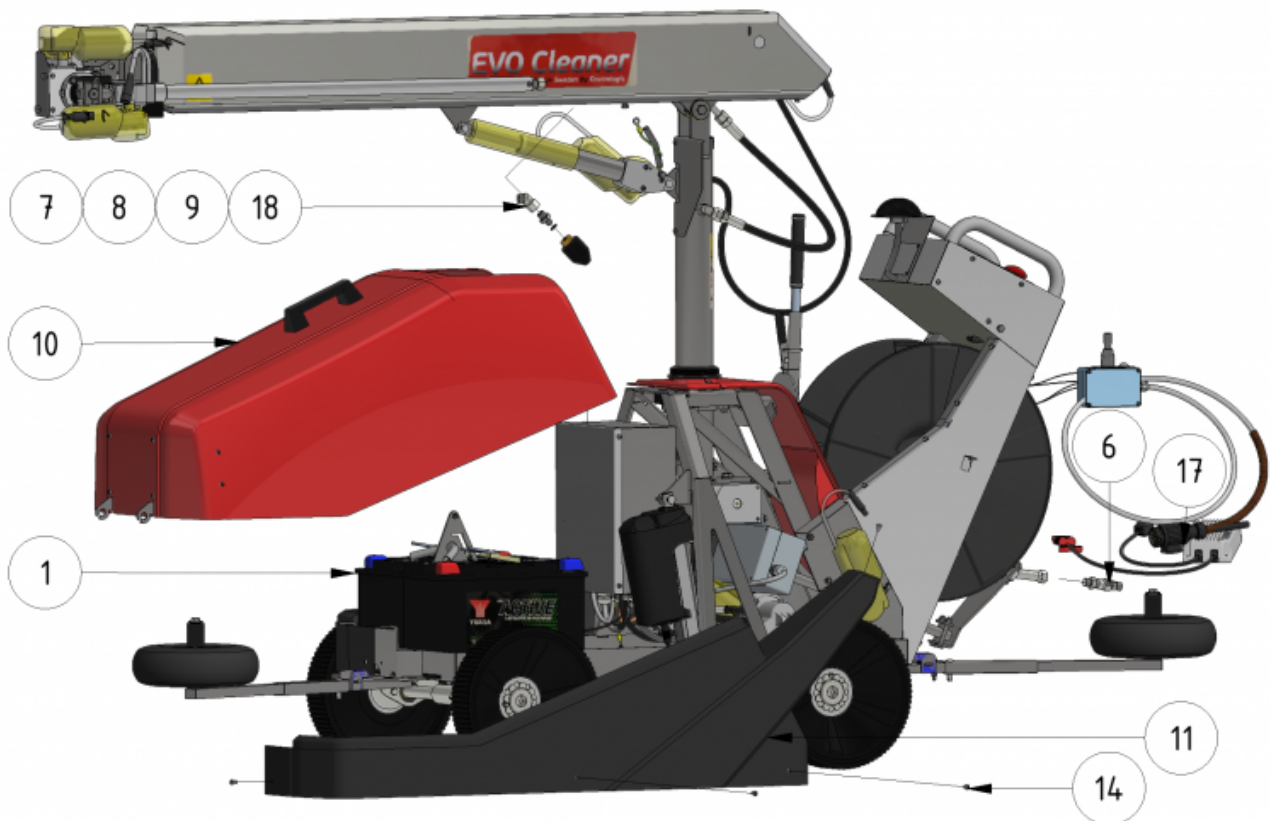

Exploded views

Here you can find the exploded views of the robot, if you need a spare part for the robot just press on the links below and make your way to find what you need

EVO Cleaner

Shortcuts

- [EVO Cleaner 1st level main assembly - 1109501](#)
- [EVO Cleaner 2nd level main assembly - 1109502](#)
- [EVO Cleaner 3rd level main assembly - 1109503](#)
- [Gearbox tower assembly - 1109524](#)
- [Drive axle assembly - 1109523](#)
- [Telescope assembly - 1109708](#)
- [Arm assembly - 1109710](#)
- [Junction box assembly - 1109529](#)
- [Hose reel drive unit - 1109515](#)

ITEM	DESCRIPTION	PART NUMBER	QTY
1	EVO Cleaner assembly 4	1109500	1
2	Joystick	10020	1
3, 4	Sign joystick	901144-05	1
5	Wheel tool	407033	1
6	Water strainer/filter	1105006	1
7	Rotary nozzle	901112	1
8	Tredo washer 1/4 stainless	961041RF	1
9	Adapter 12 - 1/4"	961021RF	1
10	Hood	1109514	1
11	Left cover	1409234	1
12	Right cover	1409235	1
13	Right lid	1109217	1
14	Screw M6 x 10	941007	16

ITEM	DESCRIPTION	PART NUMBER	QTY
15	Spring Washer M6	941045	9
16	Nut M6	941002	1
17	Charger 24/12 230V	 10051 compl	1
18	Angle 135° stainless	961045RF	1

Accessories

ITEM	DESCRIPTION	PART NUMBER
1	Marker, S shape	32030
2	Marker, S shape, short	32026
3	Marker, U shape	32040
4	Flex-wheel 35 mm	977031
5	Marker bracket	30000
6	Tube-clamp 35 mm	30010
7	Clamp	30021
10	Double nozzle / Shift-head valve 	1101201
11	Corner wheels	1109551
12	Guidance wheel, 400 mm	979201
13	Guidance wheel, high	1101126
	AGM battery	909244