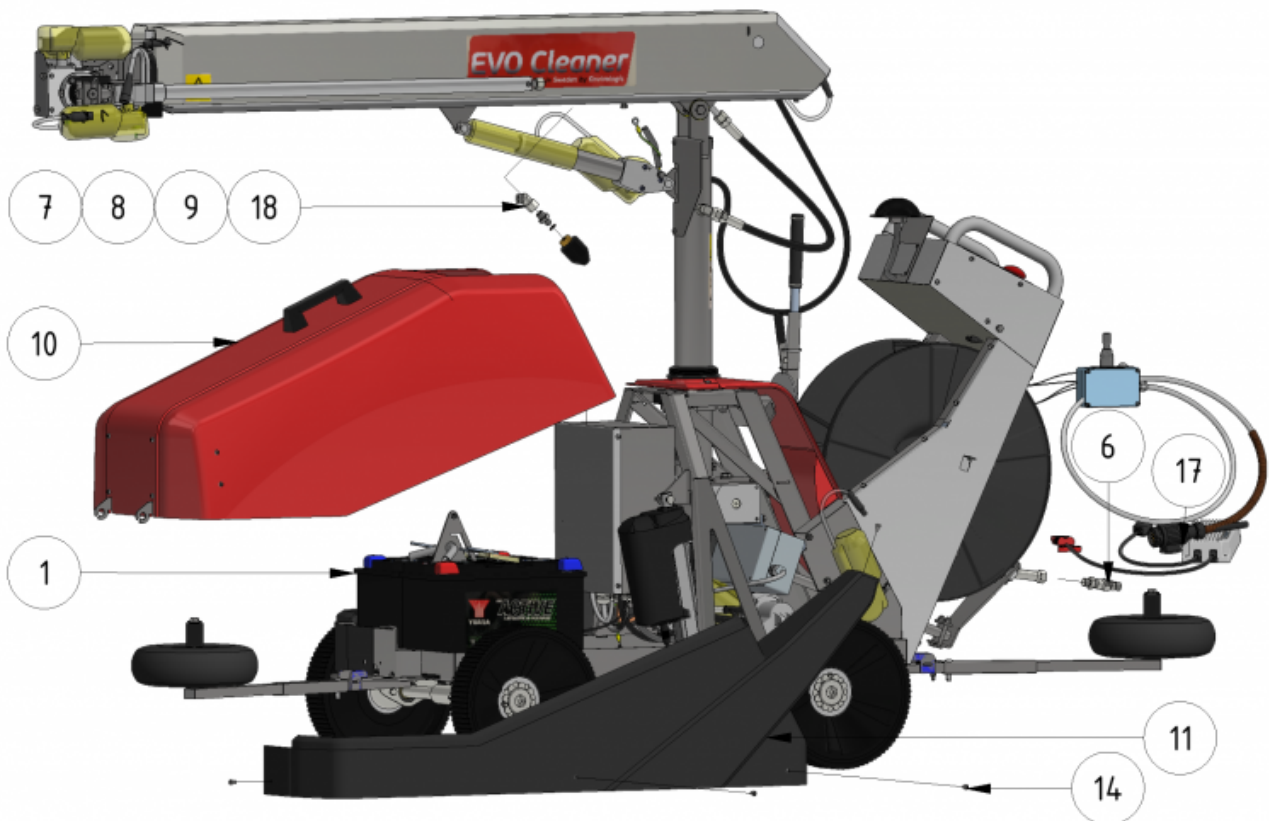

# Exploded views

Here you can find the exploded views of the robot, if you need a spare part for the robot just press on the links below and make your way to find what you need

## EVO Cleaner

**Shortcuts**

- [EVO Cleaner 1st level main assembly - 1109501](#)
- [EVO Cleaner 2nd level main assembly - 1109502](#)
- [EVO Cleaner 3rd level main assembly - 1109503](#)
- [Gearbox tower assembly - 1109524](#)
- [Drive axle assembly - 1109523](#)
- [Telescope assembly - 1109708](#)
- [Arm assembly - 1109710](#)
- [Junction box assembly - 1109529](#)
- [Hose reel drive unit - 1109515](#)

ITEM	DESCRIPTION	PART NUMBER	QTY
1	EVO Cleaner assembly 4	<a href="#">1109500</a>	1
2	Joystick	<a href="#">10020</a>	1
3, 4	Sign joystick	901144-05	1
5	Wheel tool	407033	1
6	Water strainer/filter	<a href="#">1105006</a>	1
7	Rotary nozzle	<a href="#">901112</a>	1
8	Tredo washer 1/4 stainless	961041RF	1
9	Adapter 12 - 1/4"	961021RF	1
10	Hood	<a href="#">1109514</a>	1
11	Left cover	1409234	1
12	Right cover	1409235	1
13	Right lid	1109217	1
14	Screw M6 x 10	941007	16