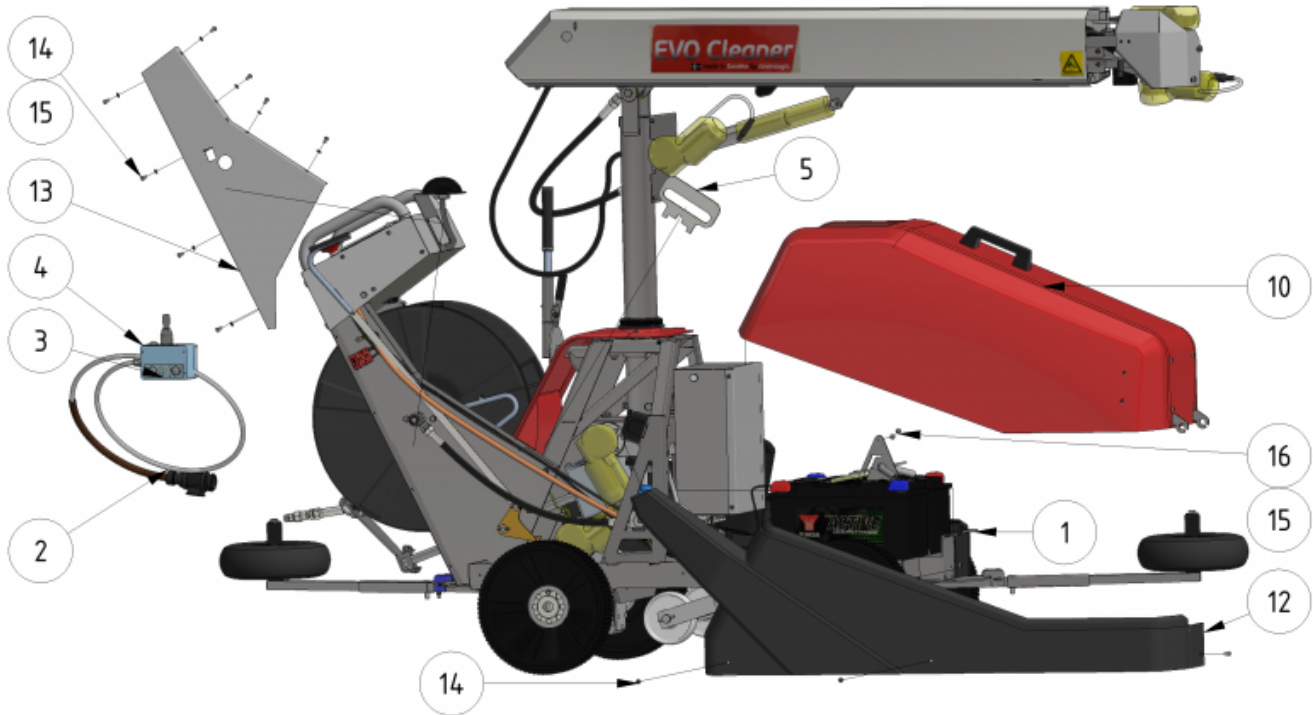

# Exploded views

Here you can find the exploded views of the robot, if you need a spare part for the robot just press on the links below and make your way to find what you need

## EVO Cleaner

**Shortcuts**

- [EVO Cleaner 1st level main assembly - 1109501](#)
- [EVO Cleaner 2nd level main assembly - 1109502](#)
- [EVO Cleaner 3rd level main assembly - 1109503](#)
- [Gearbox tower assembly - 1109524](#)
- [Drive axle assembly - 1109523](#)
- [Telescope assembly - 1109708](#)
- [Arm assembly - 1109710](#)
- [Junction box assembly - 1109529](#)
- [Hose reel drive unit - 1109515](#)

ITEM	DESCRIPTION	PART NUMBER	QTY
1	EVO Cleaner assembly 4	<a href="#">1109500</a>	1
2	Joystick	<a href="#">10020</a>	1
3, 4	Sign joystick	901144-05	1
5	Wheel tool	407033	1
6	Water strainer/filter	<a href="#">1105006</a>	1
7	Rotary nozzle	<a href="#">901112</a>	1
8	Tredo washer 1/4 stainless	961041RF	1
9	Adapter 12 - 1/4"	961021RF	1
10	Hood	<a href="#">1109514</a>	1
11	Left cover	1409234	1
12	Right cover	1409235	1
13	Right lid	1109217	1
14	Screw M6 x 10	941007	16

## Accessories

ITEM	DESCRIPTION	PART NUMBER
1	Marker, S shape	32030
2	Marker, S shape, short	32026
3	Marker, U shape	32040
4	Flex-wheel 35 mm	977031
5	Marker bracket	30000
6	Tube-clamp 35 mm	30010
7	Clamp	30021
10	Double nozzle / Shift-head valve 	<a href="#">1101201</a>
11	Corner wheels	1109551
12	Guidance wheel, 400 mm	979201
13	Guidance wheel, high	1101126
	AGM battery	909244