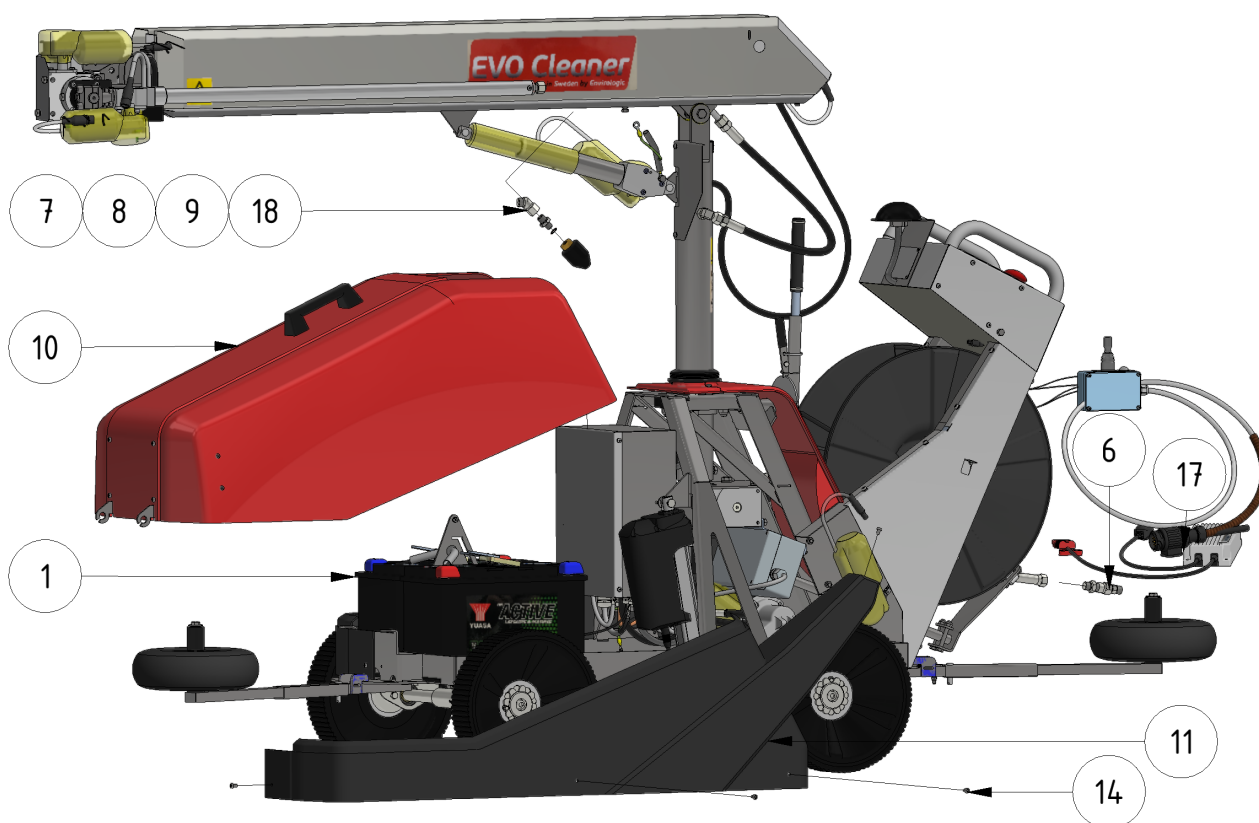

# Exploded views

Here you can find the exploded views of the robot, if you need a spare part for the robot just press on the links below and make your way to find what you need

## EVO Cleaner

**Shortcuts**

- [EVO Cleaner 1st level main assembly - 1109501](#)
- [EVO Cleaner 2nd level main assembly - 1109502](#)
- [EVO Cleaner 3rd level main assembly - 1109503](#)
- [Gearbox tower assembly - 1109524](#)
- [Drive axle assembly - 1109523](#)
- [Telescope assembly - 1109708](#)
- [Arm assembly - 1109710](#)
- [Junction box assembly - 1109529](#)
- [Hose reel drive unit - 1109515](#)

ITEM	DESCRIPTION	PART NUMBER	QTY
1	EVO Cleaner assembly 4	<a href="#">1109500</a>	1
2	Joystick	<a href="#">10020</a>	1
3, 4	Sign joystick	901144-05	1
5	Wheel tool	407033	1
6	Water strainer/filter	<a href="#">1105006</a>	1
7	Rotary nozzle	<a href="#">901112</a>	1
8	Tredo washer 1/4 stainless	961041RF	1
9	Adapter 12 - 1/4"	961021RF	1
10	Hood	<a href="#">1109514</a>	1
11	Left cover	1409234	1
12	Right cover	1409235	1
13	Right lid	1109217	1
14	Screw M6 x 10	941007	16