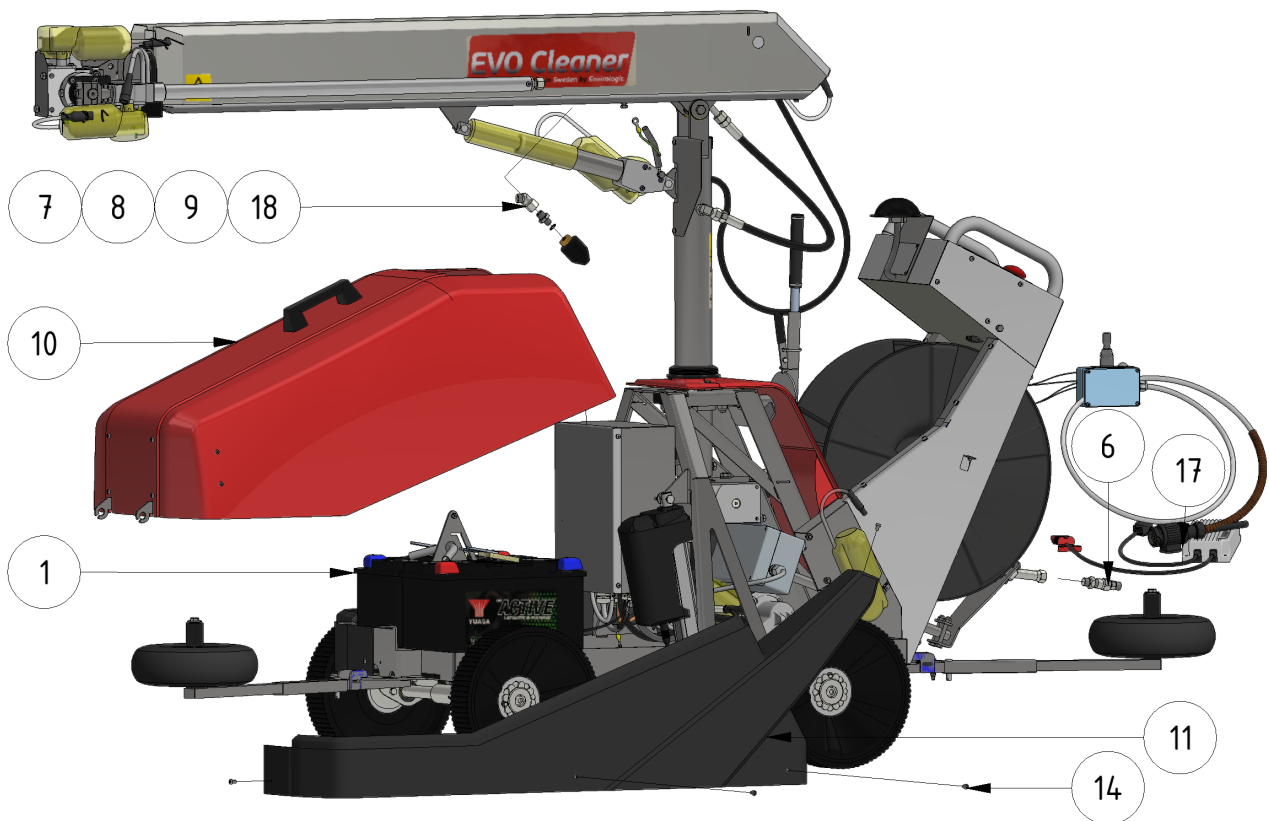

Exploded views

Here you can find the exploded views of the robot, if you need a spare part for the robot just press on the links below and make your way to find what you need

EVO Cleaner

Shortcuts

- [EVO Cleaner 1st level main assembly - 1109501](#)
- [EVO Cleaner 2nd level main assembly - 1109502](#)
- [EVO Cleaner 3rd level main assembly - 1109503](#)
- [Gearbox tower assembly - 1109524](#)
- [Drive axle assembly - 1109523](#)
- [Telescope assembly - 1109708](#)
- [Arm assembly - 1109710](#)
- [Junction box assembly - 1109529](#)
- [Hose reel drive unit - 1109515](#)

| ITEM | DESCRIPTION | PART NUMBER | QTY |
|------|----------------------------|-------------------------|-----|
| 1 | EVO Cleaner assembly 4 | 1109500 | 1 |
| 2 | Joystick | 10020 | 1 |
| 3, 4 | Sign joystick | 901144-05 | 1 |
| 5 | Wheel tool | 407033 | 1 |
| 6 | Water strainer/filter | 1105006 | 1 |
| 7 | Rotary nozzle | 901112 | 1 |
| 8 | Tredo washer 1/4 stainless | 961041RF | 1 |
| 9 | Adapter 12 - 1/4" | 961021RF | 1 |
| 10 | Hood | 1109514 | 1 |
| 11 | Left cover | 1409234 | 1 |
| 12 | Right cover | 1409235 | 1 |
| 13 | Right lid | 1109217 | 1 |
| 14 | Screw M6 x 10 | 941007 | 16 |