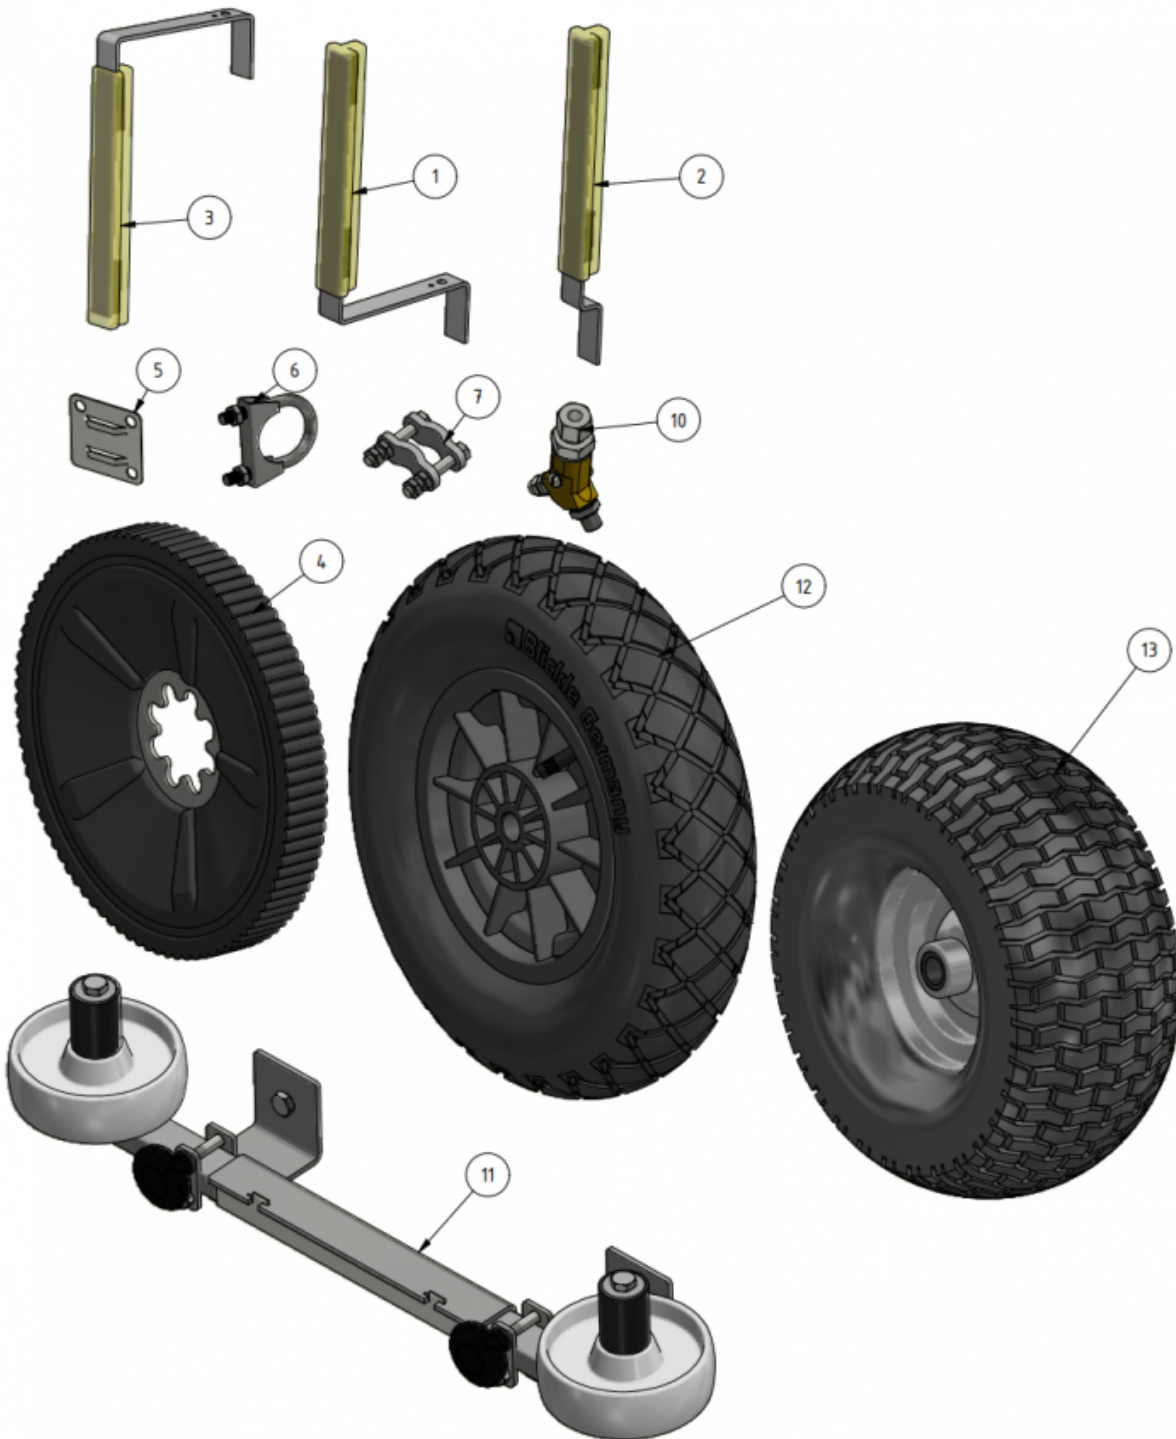

Exploded views

Here you can find the exploded views of the robot, if you need a spare part for the robot just press on the links below and make your way to find what you need

EVO Cleaner

Shortcuts

- [EVO Cleaner 1st level main assembly - 1109501](#)
- [EVO Cleaner 2nd level main assembly - 1109502](#)
- [EVO Cleaner 3rd level main assembly - 1109503](#)
- [Gearbox tower assembly - 1109524](#)
- [Drive axle assembly - 1109523](#)
- [Telescope assembly - 1109708](#)
- [Arm assembly - 1109710](#)
- [Junction box assembly - 1109529](#)
- [Hose reel drive unit - 1109515](#)

| ITEM | DESCRIPTION | PART NUMBER | QTY |
|------|----------------------------|-------------------------|-----|
| 1 | EVO Cleaner assembly 4 | 1109500 | 1 |
| 2 | Joystick | 10020 | 1 |
| 3, 4 | Sign joystick | 901144-05 | 1 |
| 5 | Wheel tool | 407033 | 1 |
| 6 | Water strainer/filter | 1105006 | 1 |
| 7 | Rotary nozzle | 901112 | 1 |
| 8 | Tredo washer 1/4 stainless | 961041RF | 1 |
| 9 | Adapter 12 - 1/4" | 961021RF | 1 |
| 10 | Hood | 1109514 | 1 |
| 11 | Left cover | 1409234 | 1 |
| 12 | Right cover | 1409235 | 1 |
| 13 | Right lid | 1109217 | 1 |
| 14 | Screw M6 x 10 | 941007 | 16 |

| ITEM | DESCRIPTION | PART NUMBER | QTY |
|------|----------------------|---|-----|
| 15 | Spring Washer M6 | 941045 | 9 |
| 16 | Nut M6 | 941002 | 1 |
| 17 | Charger 24/12 230V |  10051 compl | 1 |
| 18 | Angle 135° stainless | 961045RF | 1 |

Accessories

| ITEM | DESCRIPTION | PART NUMBER |
|------|--|-------------------------|
| 1 | Marker, S shape | 32030 |
| 2 | Marker, S shape, short | 32026 |
| 3 | Marker, U shape | 32040 |
| 4 | Flex-wheel 35 mm | 977031 |
| 5 | Marker bracket | 30000 |
| 6 | Tube-clamp 35 mm | 30010 |
| 7 | Clamp | 30021 |
| 10 | Double nozzle / Shift-head valve  | 1101201 |
| 11 | Corner wheels | 1109551 |
| 12 | Guidance wheel, 400 mm | 979201 |
| 13 | Guidance wheel, high | 1101126 |
| | AGM battery | 909244 |