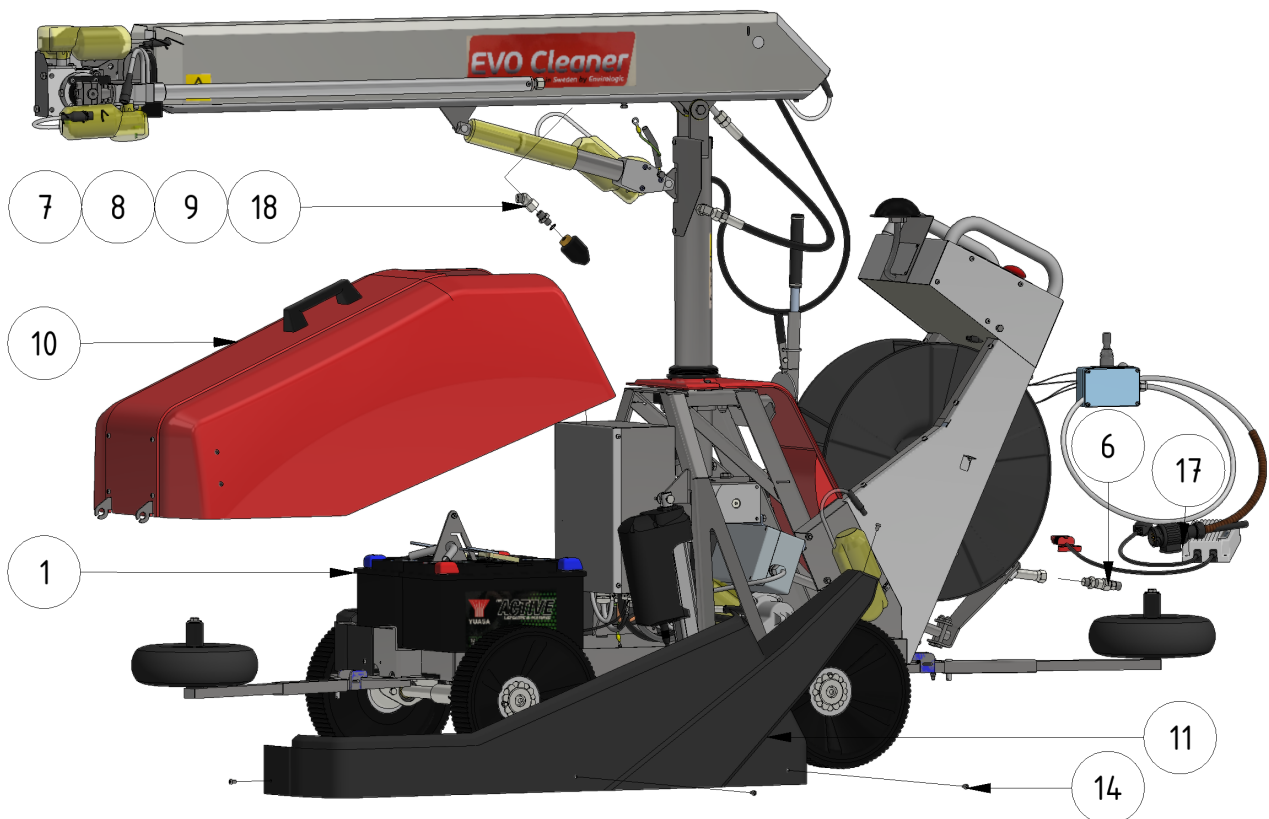

Exploded views

Here you can find the exploded views of the robot, if you need a spare part for the robot just press on the links below and make your way to find what you need

EVO Cleaner

Shortcuts

- [EVO Cleaner 1st level main assembly - 1109501](#)
- [EVO Cleaner 2nd level main assembly - 1109502](#)
- [EVO Cleaner 3rd level main assembly - 1109503](#)
- [Gearbox tower assembly - 1109524](#)
- [Drive axle assembly - 1109523](#)
- [Telescope assembly - 1109708](#)
- [Arm assembly - 1109710](#)
- [Junction box assembly - 1109529](#)
- [Hose reel drive unit - 1109515](#)

ITEM	DESCRIPTION	PART NUMBER	QTY
1	EVO Cleaner assembly 4	1109500	1
2	Joystick	10020	1
3, 4	Sign joystick	901144-05	1
5	Wheel tool	407033	1
6	Water strainer/filter	1105006	1
7	Rotary nozzle	901112	1
8	Tredo washer 1/4 stainless	961041RF	1
9	Adapter 12 - 1/4"	961021RF	1
10	Hood	1109514	1
11	Left cover	1409234	1
12	Right cover	1409235	1
13	Right lid	1109217	1
14	Screw M6 x 10	941007	16

ITEM	DESCRIPTION	PART NUMBER	QTY
15	Spring Washer M6	941045	9
16	Nut M6	941002	1
17	Charger 24/12 230V	 10051 compl	1
18	Angle 135° stainless	961045RF	1

Accessories

ITEM	DESCRIPTION	PART NUMBER
1	Marker, S shape	32030
2	Marker, S shape, short	32026
3	Marker, U shape	32040
4	Flex-wheel 35 mm	977031
5	Marker bracket	30000
6	Tube-clamp 35 mm	30010
7	Clamp	30021
10	Double nozzle / Shift-head valve 	1101201
11	Corner wheels	1109551
12	Guidance wheel, 400 mm	979201
13	Guidance wheel, high	1101126
	AGM battery	909244