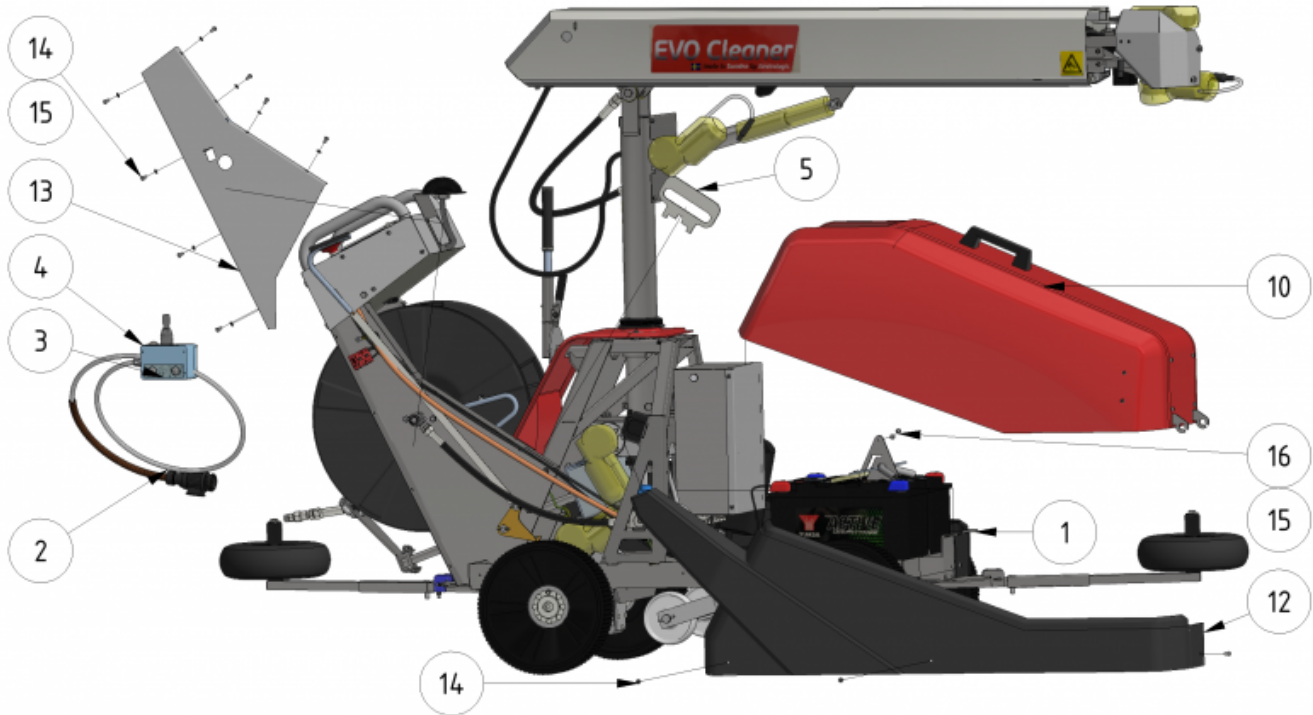

Exploded views

Here you can find the exploded views of the robot, if you need a spare part for the robot just press on the links below and make your way to find what you need

EVO Cleaner

Shortcuts

- [EVO Cleaner 1st level main assembly - 1109501](#)
- [EVO Cleaner 2nd level main assembly - 1109502](#)
- [EVO Cleaner 3rd level main assembly - 1109503](#)
- [Gearbox tower assembly - 1109524](#)
- [Drive axle assembly - 1109523](#)
- [Telescope assembly - 1109708](#)
- [Arm assembly - 1109710](#)
- [Junction box assembly - 1109529](#)
- [Hose reel drive unit - 1109515](#)

ITEM	DESCRIPTION	PART NUMBER	QTY
1	EVO Cleaner assembly 4	1109500	1
2	Joystick	10020	1
3, 4	Sign joystick	901144-05	1
5	Wheel tool	407033	1
6	Water strainer/filter	1105006	1
7	Rotary nozzle	901112	1
8	Tredo washer 1/4 stainless	961041RF	1
9	Adapter 12 - 1/4"	961021RF	1
10	Hood	1109514	1
11	Left cover	1409234	1
12	Right cover	1409235	1
13	Right lid	1109217	1
14	Screw M6 x 10	941007	16

ITEM	DESCRIPTION	PART NUMBER	QTY
15	Spring Washer M6	941045	9
16	Nut M6	941002	1
17	Charger 24/12 230V	 10051 compl	1
18	Angle 135° stainless	961045RF	1

Accessories

ITEM	DESCRIPTION	PART NUMBER
1	Marker, S shape	32030
2	Marker, S shape, short	32026
3	Marker, U shape	32040
4	Flex-wheel 35 mm	977031
5	Marker bracket	30000
6	Tube-clamp 35 mm	30010
7	Clamp	30021
10	Double nozzle / Shift-head valve 	1101201
11	Corner wheels	1109551
12	Guidance wheel, 400 mm	979201
13	Guidance wheel, high	1101126
	AGM battery	909244