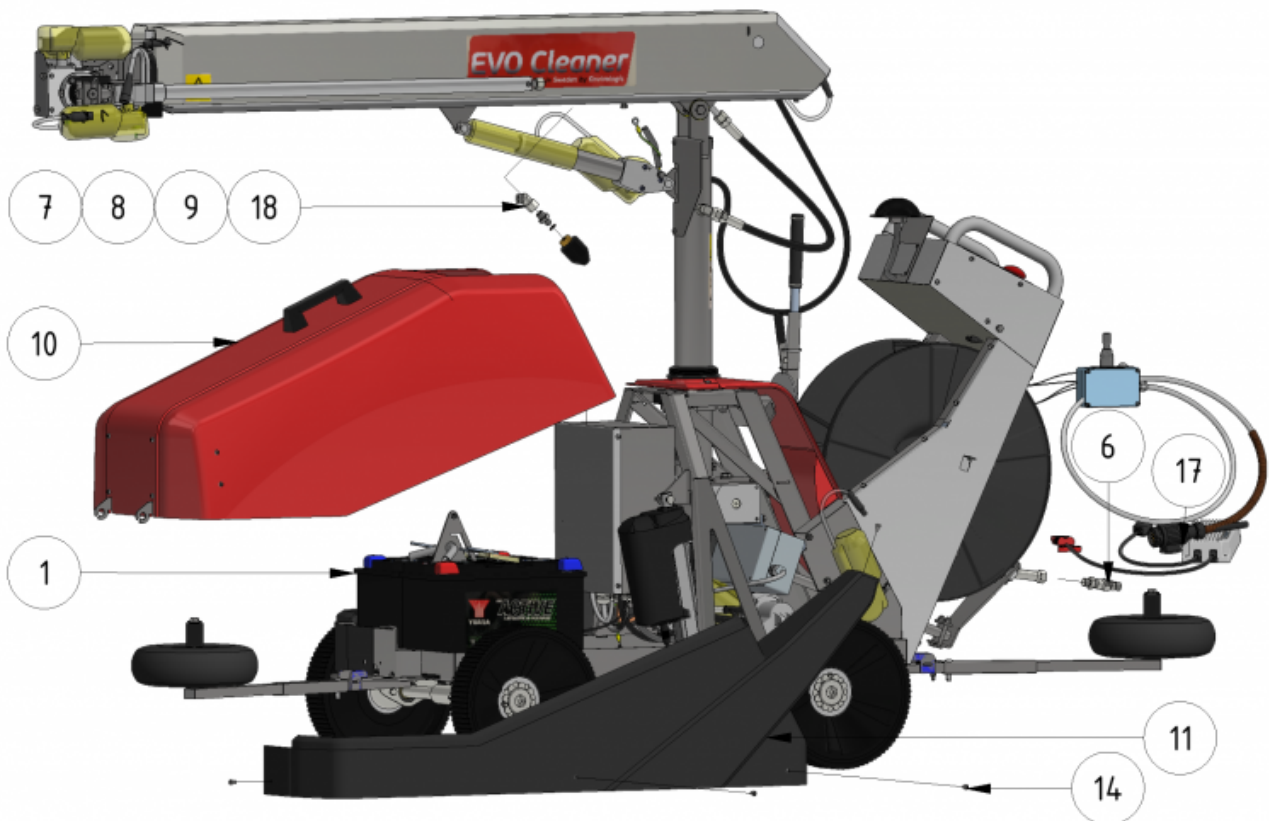

Exploded views

Here you can find the exploded views of the robot, if you need a spare part for the robot just press on the links below and make your way to find what you need

EVO Cleaner

Shortcuts

- [EVO Cleaner 1st level main assembly - 1109501](#)
- [EVO Cleaner 2nd level main assembly - 1109502](#)
- [EVO Cleaner 3rd level main assembly - 1109503](#)
- [Gearbox tower assembly - 1109524](#)
- [Drive axle assembly - 1109523](#)
- [Telescope assembly - 1109708](#)
- [Arm assembly - 1109710](#)
- [Junction box assembly - 1109529](#)
- [Hose reel drive unit - 1109515](#)

ITEM	DESCRIPTION	PART NUMBER	QTY
1	EVO Cleaner assembly 4	+ 1109500	1
2	Joystick	+ 10020	1
3, 4	Sign joystick	901144-05	1
5	Wheel tool	407033	1
6	Water strainer/filter	+ 1105006	1
7	Rotary nozzle	+ 901112	1
8	Tredo washer 1/4 stainless	961041RF	1
9	Adapter 12 - 1/4"	961021RF	1
10	Hood	+ 1109514	1
11	Left cover	1409234	1
12	Right cover	1409235	1
13	Right lid	1109217	1
14	Screw M6 x 10	941007	16

ITEM	DESCRIPTION	PART NUMBER	QTY
15	Spring Washer M6	941045	9
16	Nut M6	941002	1
17	Charger 24/12 230V	 10051 compl	1
18	Angle 135° stainless	961045RF	1

Accessories

ITEM	DESCRIPTION	PART NUMBER
1	Marker, S shape	32030
2	Marker, S shape, short	32026
3	Marker, U shape	32040
4	Flex-wheel 35 mm	977031
5	Marker bracket	30000
6	Tube-clamp 35 mm	30010
7	Clamp	30021
10	Double nozzle / Shift-head valve 	1101201
11	Corner wheels	1109551
12	Guidance wheel, 400 mm	979201
13	Guidance wheel, high	1101126
	AGM battery	909244