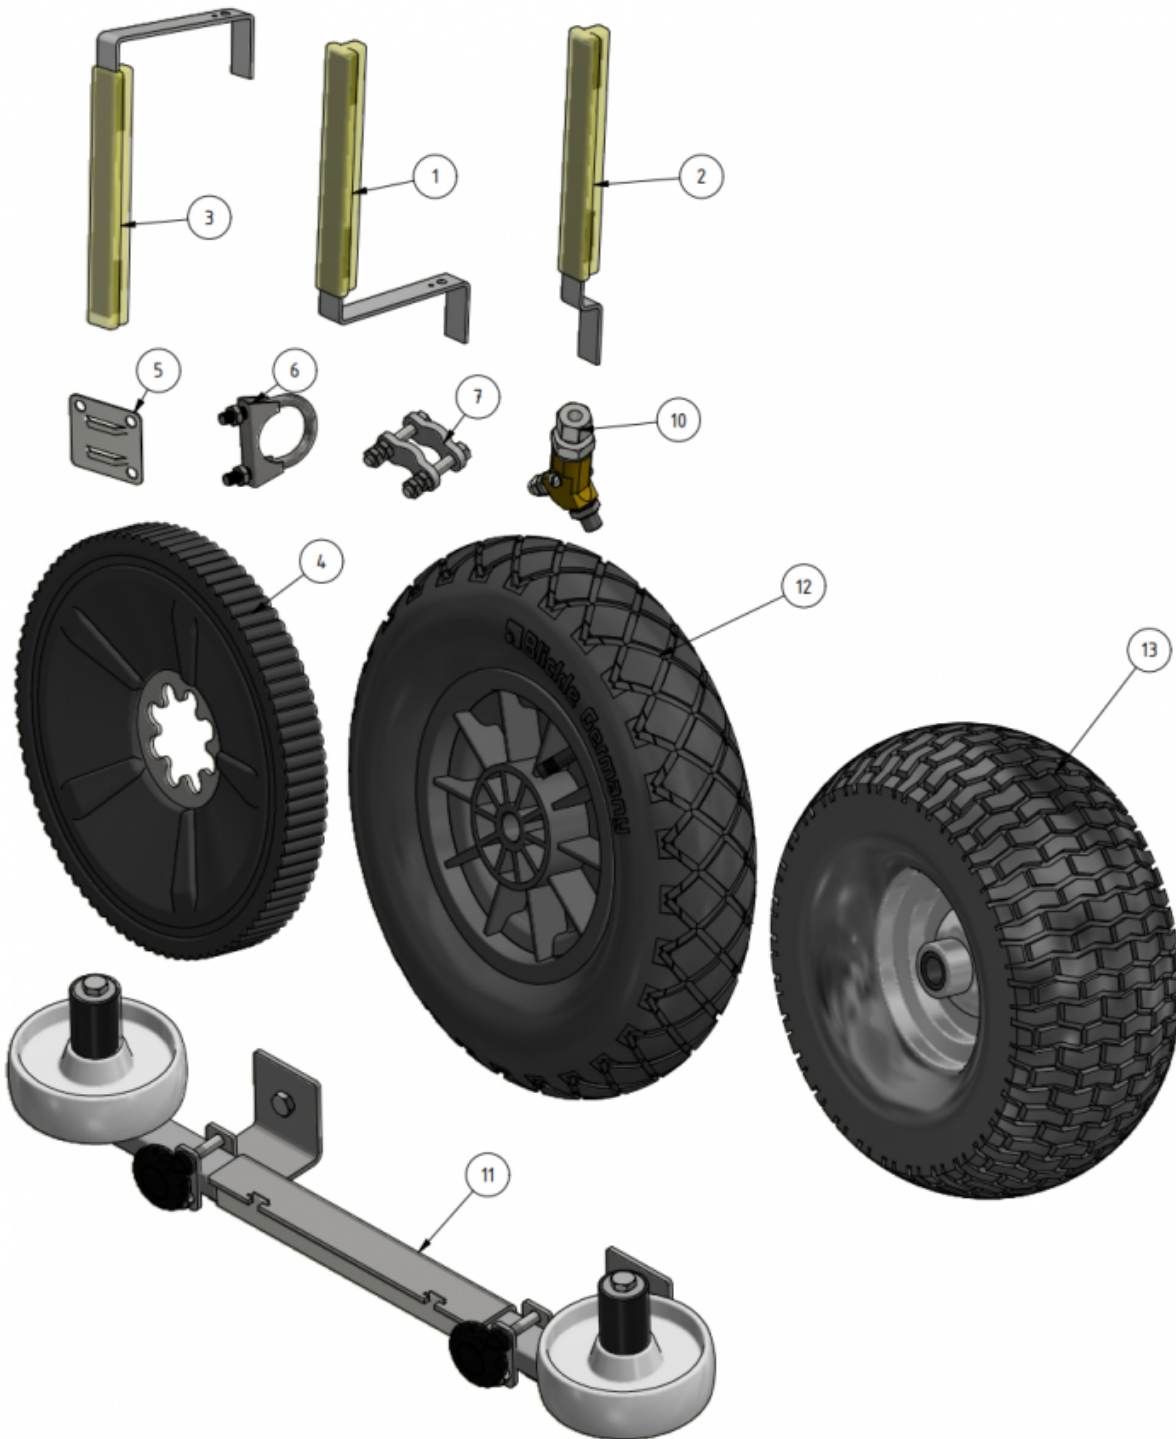

Exploded views

Here you can find the exploded views of the robot, if you need a spare part for the robot just press on the links below and make your way to find what you need

EVO Cleaner

Shortcuts

- [EVO Cleaner 1st level main assembly - 1109501](#)
- [EVO Cleaner 2nd level main assembly - 1109502](#)
- [EVO Cleaner 3rd level main assembly - 1109503](#)
- [Gearbox tower assembly - 1109524](#)
- [Drive axle assembly - 1109523](#)
- [Telescope assembly - 1109708](#)
- [Arm assembly - 1109710](#)
- [Junction box assembly - 1109529](#)
- [Hose reel drive unit - 1109515](#)

ITEM	DESCRIPTION	PART NUMBER	QTY
1	EVO Cleaner assembly 4	1109500	1
2	Joystick	10020	1
3, 4	Sign joystick	901144-05	1
5	Wheel tool	407033	1
6	Water strainer/filter	1105006	1
7	Rotary nozzle	901112	1
8	Tredo washer 1/4 stainless	961041RF	1
9	Adapter 12 - 1/4"	961021RF	1
10	Hood	1109514	1
11	Left cover	1409234	1
12	Right cover	1409235	1
13	Right lid	1109217	1
14	Screw M6 x 10	941007	16

ITEM	DESCRIPTION	PART NUMBER	QTY
15	Spring Washer M6	941045	9
16	Nut M6	941002	1
17	Charger 24/12 230V	 10051 compl	1
18	Angle 135° stainless	961045RF	1

Accessories

ITEM	DESCRIPTION	PART NUMBER
1	Marker, S shape	32030
2	Marker, S shape, short	32026
3	Marker, U shape	32040
4	Flex-wheel 35 mm	977031
5	Marker bracket	30000
6	Tube-clamp 35 mm	30010
7	Clamp	30021
10	Double nozzle / Shift-head valve 	1101201
11	Corner wheels	1109551
12	Guidance wheel, 400 mm	979201
13	Guidance wheel, high	1101126
	AGM battery	909244