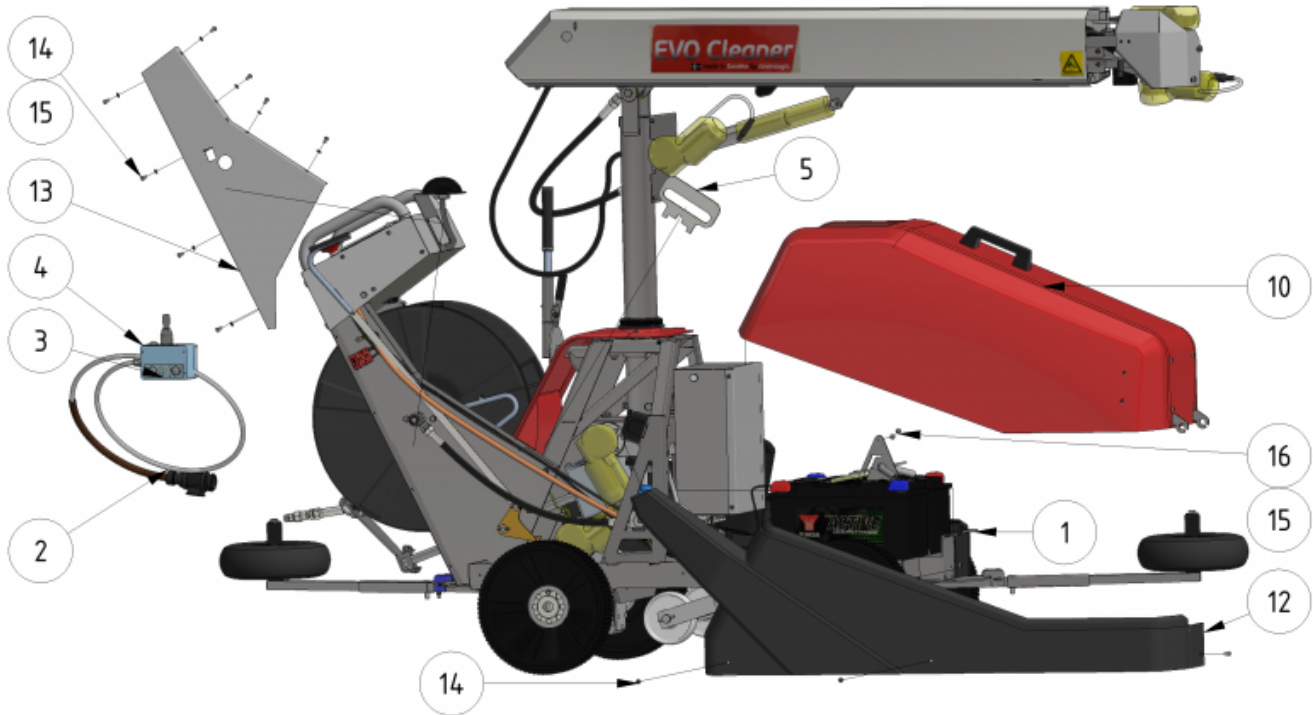

Exploded views

Here you can find the exploded views of the robot, if you need a spare part for the robot just press on the links below and make your way to find what you need

EVO Cleaner

Shortcuts

- [EVO Cleaner 1st level main assembly - 1109501](#)
- [EVO Cleaner 2nd level main assembly - 1109502](#)
- [EVO Cleaner 3rd level main assembly - 1109503](#)
- [Gearbox tower assembly - 1109524](#)
- [Drive axle assembly - 1109523](#)
- [Telescope assembly - 1109708](#)
- [Arm assembly - 1109710](#)
- [Junction box assembly - 1109529](#)
- [Hose reel drive unit - 1109515](#)

ITEM	DESCRIPTION	PART NUMBER	QTY
1	EVO Cleaner assembly 4	+ 1109500	1
2	Joystick	+ 10020	1
3, 4	Sign joystick	901144-05	1
5	Wheel tool	407033	1
6	Water strainer/filter	+ 1105006	1
7	Rotary nozzle	+ 901112	1
8	Tredo washer 1/4 stainless	961041RF	1
9	Adapter 12 - 1/4"	961021RF	1
10	Hood	+ 1109514	1
11	Left cover	1409234	1
12	Right cover	1409235	1
13	Right lid	1109217	1
14	Screw M6 x 10	941007	16

ITEM	DESCRIPTION	PART NUMBER	QTY
15	Spring Washer M6	941045	9
16	Nut M6	941002	1
17	Charger 24/12 230V	 10051 compl	1
18	Angle 135° stainless	961045RF	1

Accessories

ITEM	DESCRIPTION	PART NUMBER
1	Marker, S shape	32030
2	Marker, S shape, short	32026
3	Marker, U shape	32040
4	Flex-wheel 35 mm	977031
5	Marker bracket	30000
6	Tube-clamp 35 mm	30010
7	Clamp	30021
10	Double nozzle / Shift-head valve 	1101201
11	Corner wheels	1109551
12	Guidance wheel, 400 mm	979201
13	Guidance wheel, high	1101126
	AGM battery	909244