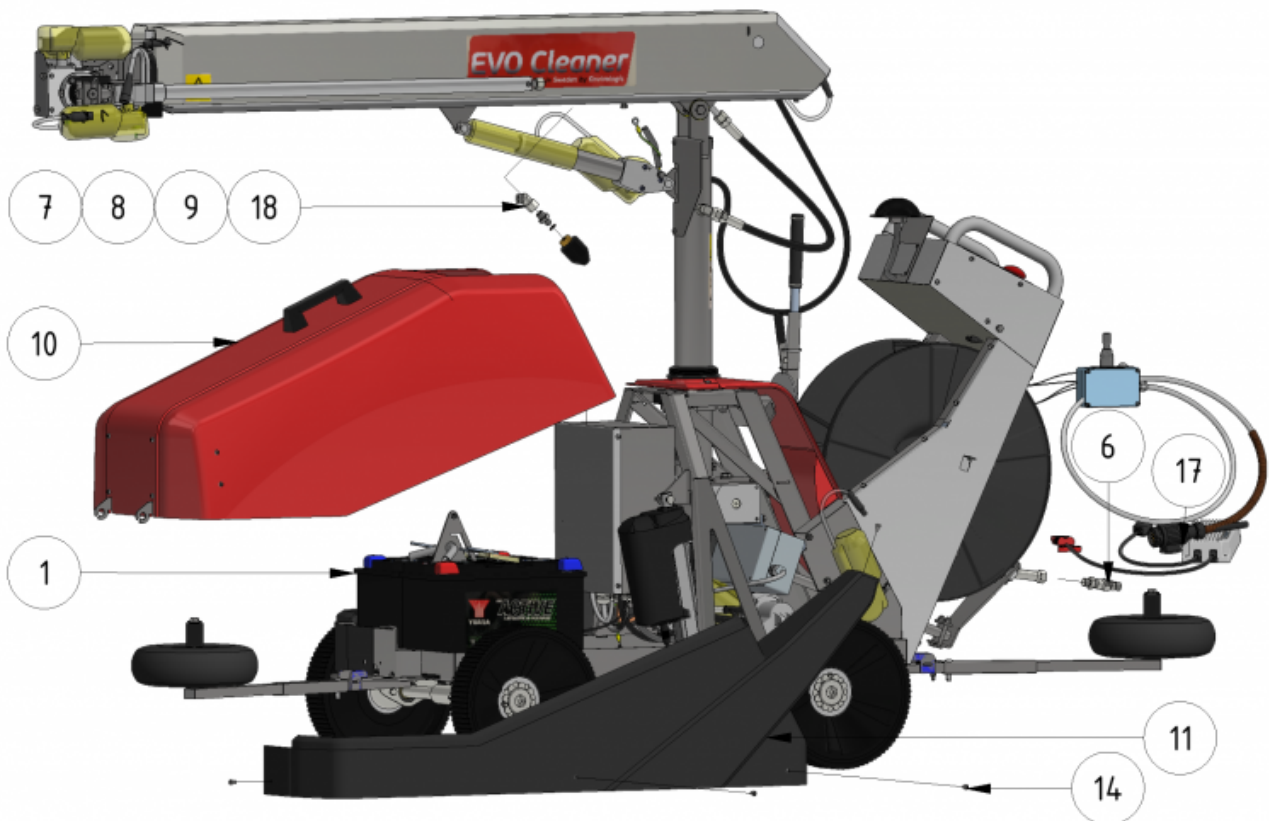

Exploded views

Here you can find the exploded views of the robot, if you need a spare part for the robot just press on the links below and make your way to find what you need

EVO Cleaner

Shortcuts

- [EVO Cleaner 1st level main assembly - 1109501](#)
- [EVO Cleaner 2nd level main assembly - 1109502](#)
- [EVO Cleaner 3rd level main assembly - 1109503](#)
- [Gearbox tower assembly - 1109524](#)
- [Drive axle assembly - 1109523](#)
- [Telescope assembly - 1109708](#)
- [Arm assembly - 1109710](#)
- [Junction box assembly - 1109529](#)
- [Hose reel drive unit - 1109515](#)

ITEM	DESCRIPTION	PART NUMBER	QTY
1	EVO Cleaner assembly 4	1109500	1
2	Joystick	10020	1
3, 4	Sign joystick	901144-05	1
5	Wheel tool	407033	1
6	Water strainer/filter	1105006	1
7	Rotary nozzle	901112	1
8	Tredo washer 1/4 stainless	961041RF	1
9	Adapter 12 - 1/4"	961021RF	1
10	Hood	1109514	1
11	Left cover	1409234	1
12	Right cover	1409235	1
13	Right lid	1109217	1
14	Screw M6 x 10	941007	16

ITEM	DESCRIPTION	PART NUMBER	QTY
15	Spring Washer M6	941045	9
16	Nut M6	941002	1
17	Charger 24/12 230V	 10051 compl	1
18	Angle 135° stainless	961045RF	1

Accessories

ITEM	DESCRIPTION	PART NUMBER
1	Marker, S shape	32030
2	Marker, S shape, short	32026
3	Marker, U shape	32040
4	Flex-wheel 35 mm	977031
5	Marker bracket	30000
6	Tube-clamp 35 mm	30010
7	Clamp	30021
10	Double nozzle / Shift-head valve 	1101201
11	Corner wheels	1109551
12	Guidance wheel, 400 mm	979201
13	Guidance wheel, high	1101126
	AGM battery	909244