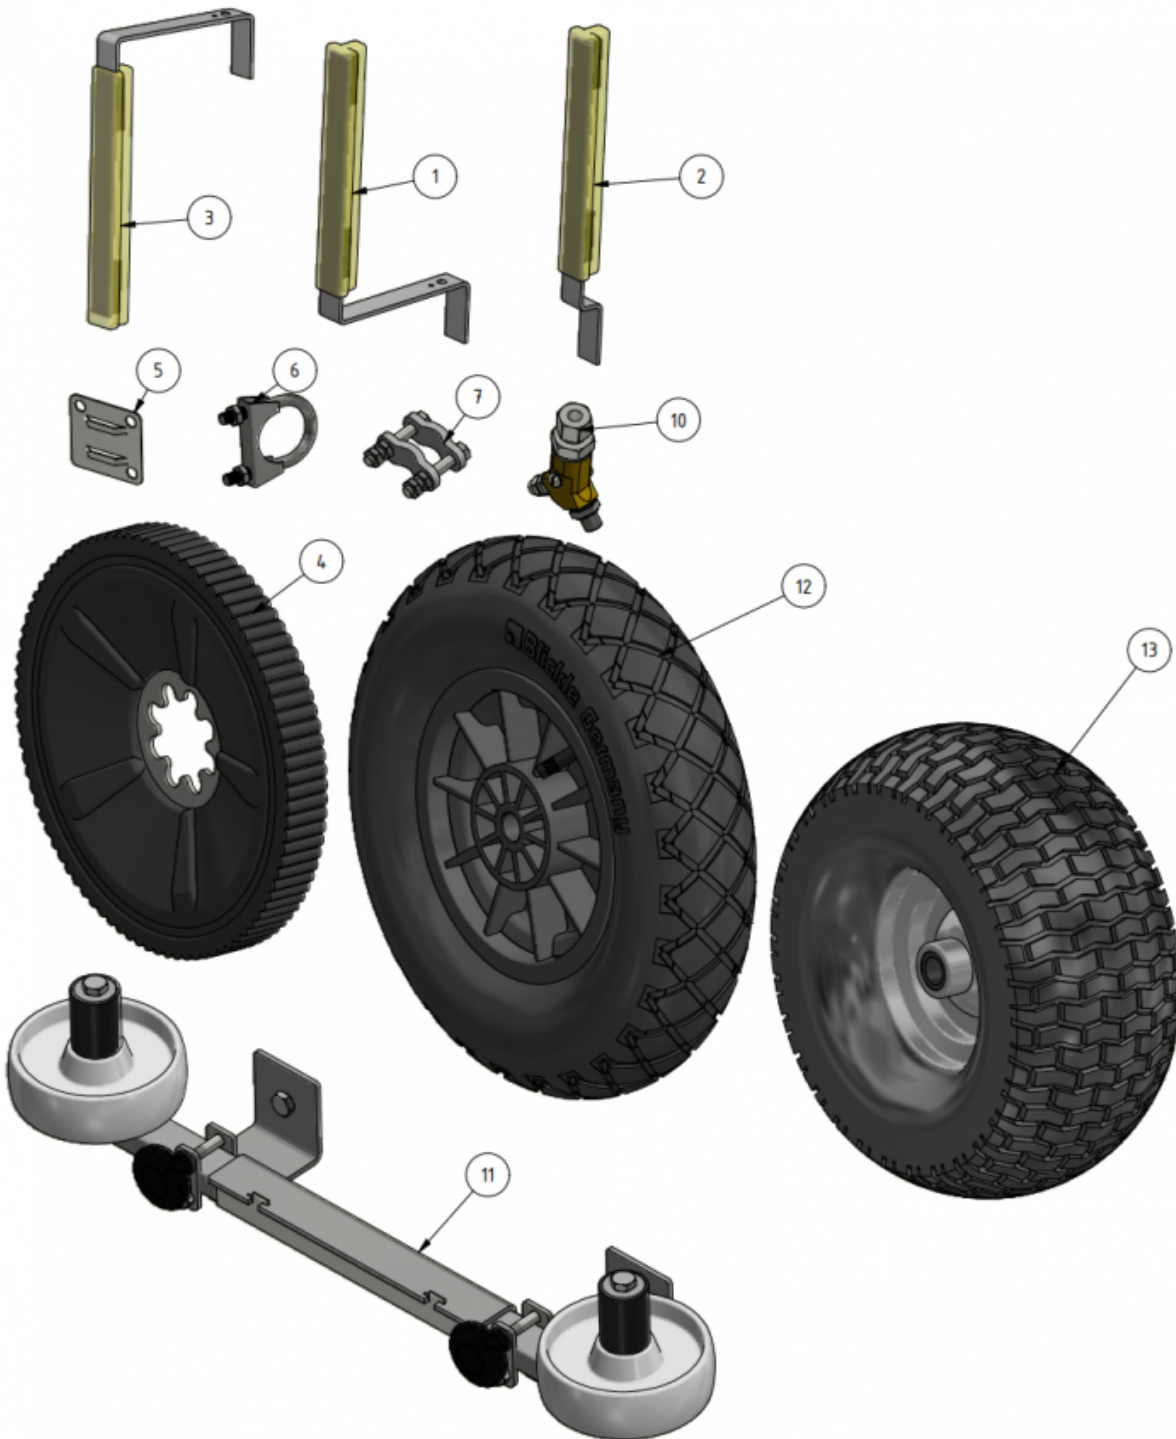

Exploded views

Here you can find the exploded views of the robot, if you need a spare part for the robot just press on the links below and make your way to find what you need

EVO Cleaner

Shortcuts

- [EVO Cleaner 1st level main assembly - 1109501](#)
- [EVO Cleaner 2nd level main assembly - 1109502](#)
- [EVO Cleaner 3rd level main assembly - 1109503](#)
- [Gearbox tower assembly - 1109524](#)
- [Drive axle assembly - 1109523](#)
- [Telescope assembly - 1109708](#)
- [Arm assembly - 1109710](#)
- [Junction box assembly - 1109529](#)
- [Hose reel drive unit - 1109515](#)

ITEM	DESCRIPTION	PART NUMBER	QTY
1	EVO Cleaner assembly 4	+ 1109500	1
2	Joystick	+ 10020	1
3, 4	Sign joystick	901144-05	1
5	Wheel tool	407033	1
6	Water strainer/filter	+ 1105006	1
7	Rotary nozzle	+ 901112	1
8	Tredo washer 1/4 stainless	961041RF	1
9	Adapter 12 - 1/4"	961021RF	1
10	Hood	+ 1109514	1
11	Left cover	1409234	1
12	Right cover	1409235	1
13	Right lid	1109217	1
14	Screw M6 x 10	941007	16

ITEM	DESCRIPTION	PART NUMBER	QTY
15	Spring Washer M6	941045	9
16	Nut M6	941002	1
17	Charger 24/12 230V	 10051 compl	1
18	Angle 135° stainless	961045RF	1

Accessories

ITEM	DESCRIPTION	PART NUMBER
1	Marker, S shape	32030
2	Marker, S shape, short	32026
3	Marker, U shape	32040
4	Flex-wheel 35 mm	977031
5	Marker bracket	30000
6	Tube-clamp 35 mm	30010
7	Clamp	30021
10	Double nozzle / Shift-head valve 	1101201
11	Corner wheels	1109551
12	Guidance wheel, 400 mm	979201
13	Guidance wheel, high	1101126
	AGM battery	909244