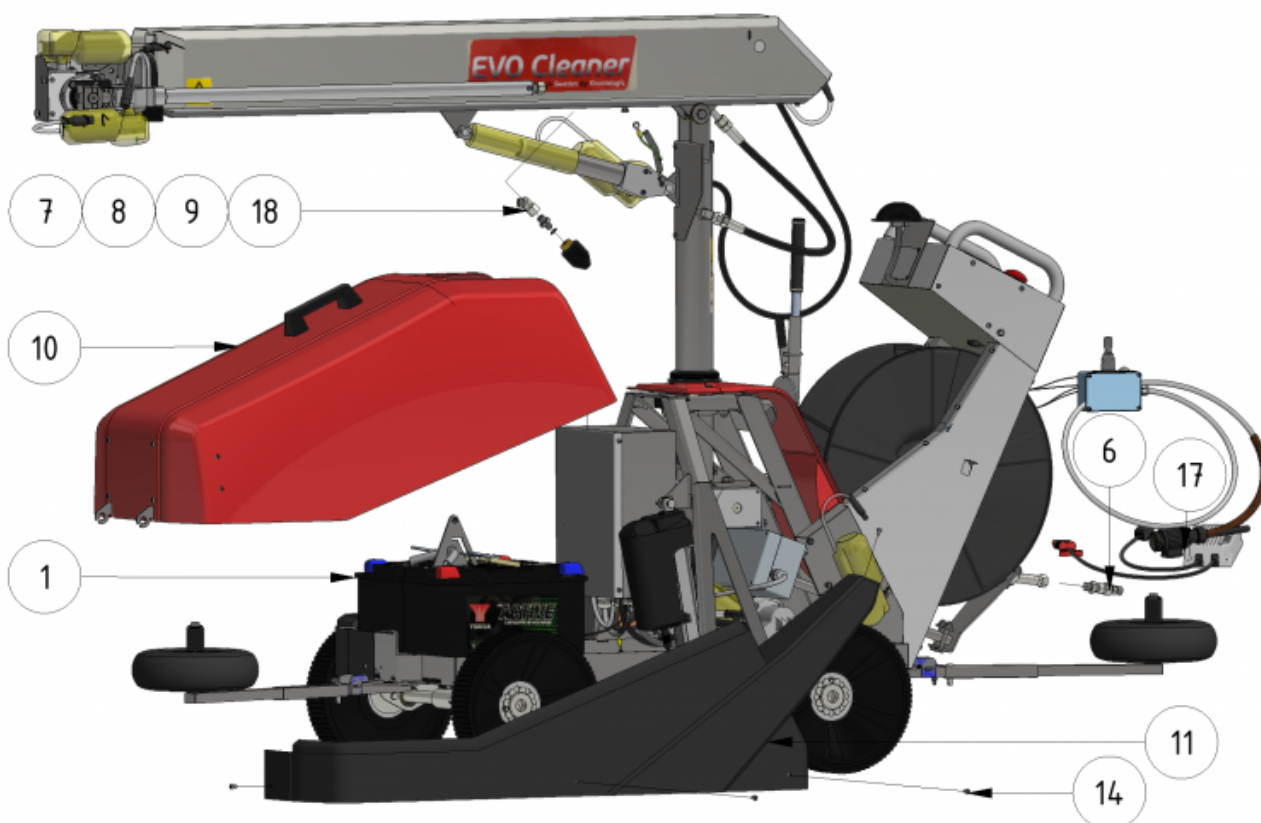

Exploded views

Here you can find the exploded views of the robot, if you need a spare part for the robot just press on the links below and make your way to find what you need

EVO Cleaner

Shortcuts

- [EVO Cleaner 1st level main assembly - 1109501](#)
- [EVO Cleaner 2nd level main assembly - 1109502](#)
- [EVO Cleaner 3rd level main assembly - 1109503](#)
- [Gearbox tower assembly - 1109524](#)
- [Drive axle assembly - 1109523](#)
- [Telescope assembly - 1109708](#)
- [Arm assembly - 1109710](#)
- [Junction box assembly - 1109529](#)
- [Hose reel drive unit - 1109515](#)

ITEM	DESCRIPTION	PART NUMBER	QTY
1	EVO Cleaner assembly 4	1109500	1
2	Joystick	10020	1
3, 4	Sign joystick	901144-05	1
5	Wheel tool	407033	1
6	Water strainer/filter	1105006	1
7	Rotary nozzle	901112	1
8	Tredo washer 1/4 stainless	961041RF	1
9	Adapter 12 - 1/4"	961021RF	1
10	Hood	1109514	1
11	Left cover	1409234	1
12	Right cover	1409235	1
13	Right lid	1109217	1
14	Screw M6 x 10	941007	16

ITEM	DESCRIPTION	PART NUMBER	QTY
15	Spring Washer M6	941045	9
16	Nut M6	941002	1
17	Charger 24/12 230V	 10051 compl	1
18	Angle 135° stainless	961045RF	1

Accessories

ITEM	DESCRIPTION	PART NUMBER
1	Marker, S shape	32030
2	Marker, S shape, short	32026
3	Marker, U shape	32040
4	Flex-wheel 35 mm	977031
5	Marker bracket	30000
6	Tube-clamp 35 mm	30010
7	Clamp	30021
10	Double nozzle / Shift-head valve 	1101201
11	Corner wheels	1109551
12	Guidance wheel, 400 mm	979201
13	Guidance wheel, high	1101126
	AGM battery	909244