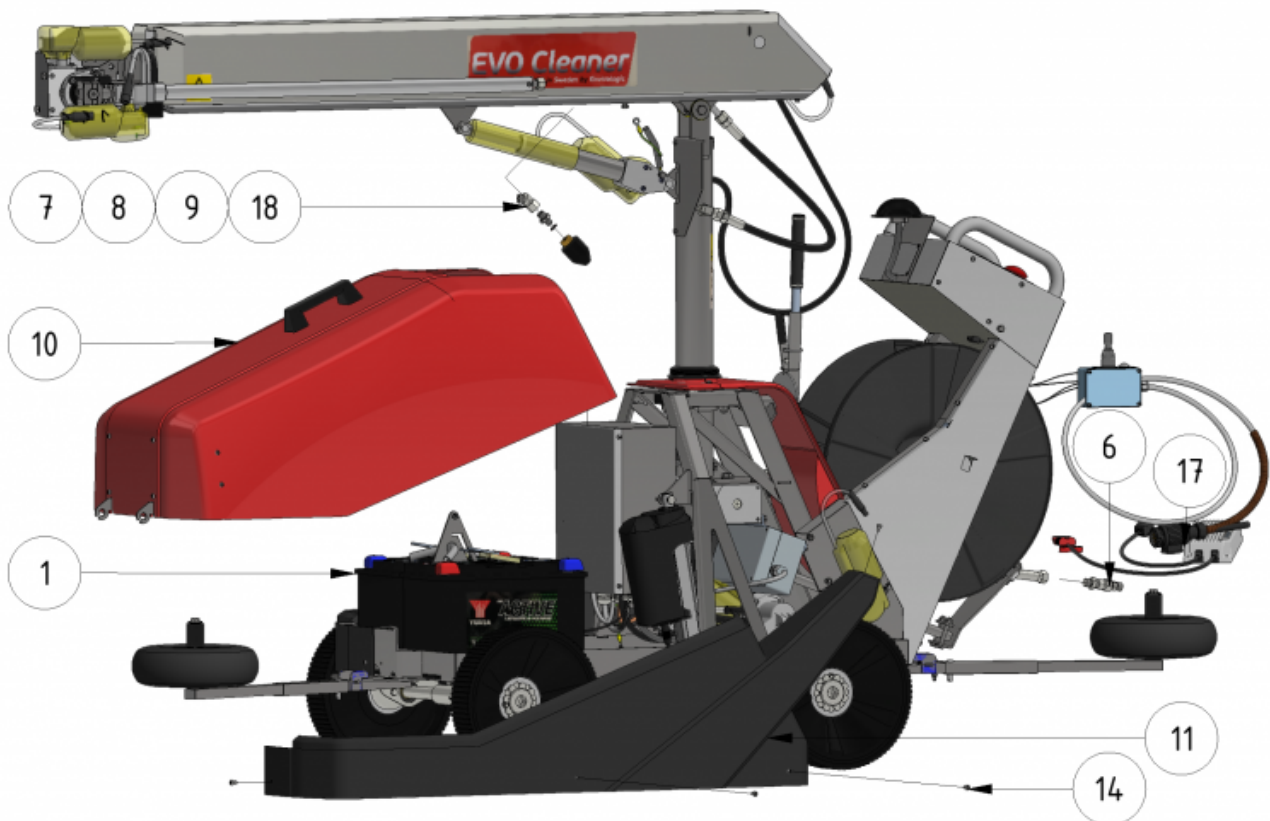

Exploded views

Here you can find the exploded views of the robot, if you need a spare part for the robot just press on the links below and make your way to find what you need

EVO Cleaner

Shortcuts

- [EVO Cleaner 1st level main assembly - 1109501](#)
- [EVO Cleaner 2nd level main assembly - 1109502](#)
- [EVO Cleaner 3rd level main assembly - 1109503](#)
- [Gearbox tower assembly - 1109524](#)
- [Drive axle assembly - 1109523](#)
- [Telescope assembly - 1109708](#)
- [Arm assembly - 1109710](#)
- [Junction box assembly - 1109529](#)
- [Hose reel drive unit - 1109515](#)

ITEM	DESCRIPTION	PART NUMBER	QTY
1	EVO Cleaner assembly 4	1109500	1
2	Joystick	10020	1
3, 4	Sign joystick	901144-05	1
5	Wheel tool	407033	1
6	Water strainer/filter	1105006	1
7	Rotary nozzle	901112	1
8	Tredo washer 1/4 stainless	961041RF	1
9	Adapter 12 - 1/4"	961021RF	1
10	Hood	1109514	1
11	Left cover	1409234	1
12	Right cover	1409235	1
13	Right lid	1109217	1
14	Screw M6 x 10	941007	16

ITEM	DESCRIPTION	PART NUMBER	QTY
15	Spring Washer M6	941045	9
16	Nut M6	941002	1
17	Charger 24/12 230V	 10051 compl	1
18	Angle 135° stainless	961045RF	1

Accessories

ITEM	DESCRIPTION	PART NUMBER
1	Marker, S shape	32030
2	Marker, S shape, short	32026
3	Marker, U shape	32040
4	Flex-wheel 35 mm	977031
5	Marker bracket	30000
6	Tube-clamp 35 mm	30010
7	Clamp	30021
10	Double nozzle / Shift-head valve 	1101201
11	Corner wheels	1109551
12	Guidance wheel, 400 mm	979201
13	Guidance wheel, high	1101126
	AGM battery	909244