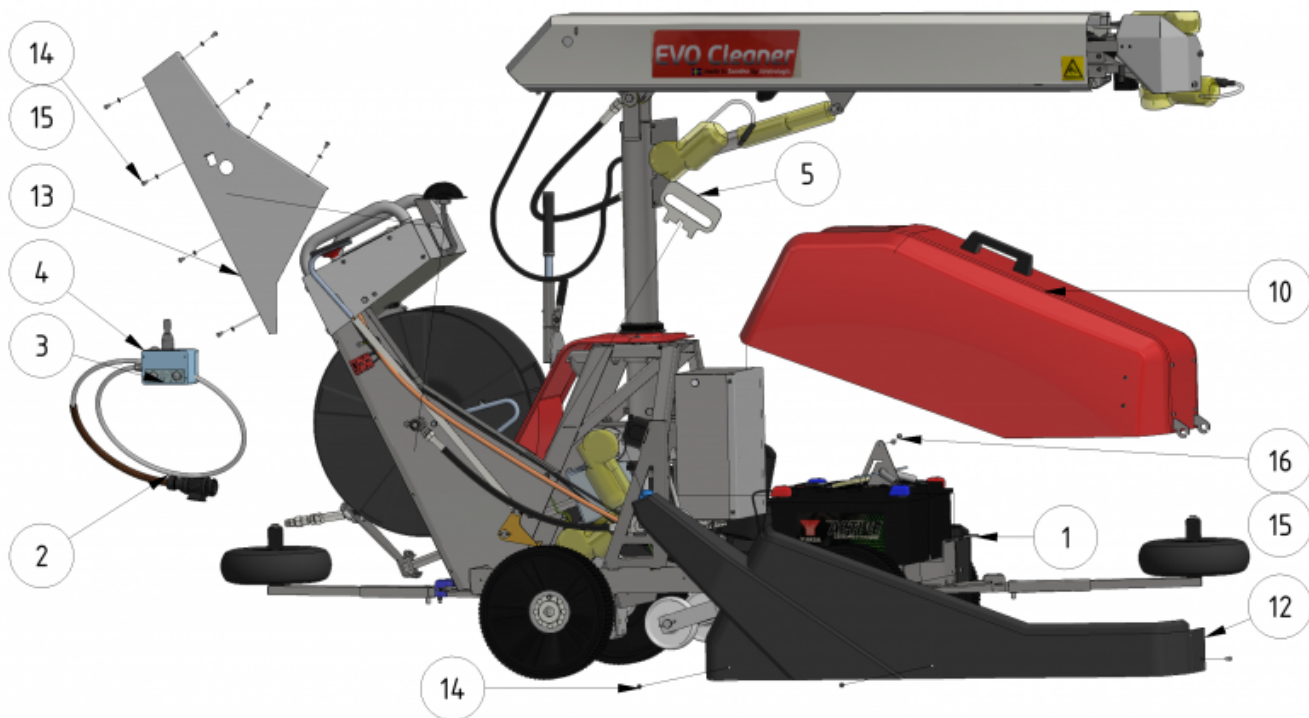

Exploded views

Here you can find the exploded views of the robot, if you need a spare part for the robot just press on the links below and make your way to find what you need

EVO Cleaner

Shortcuts

- [EVO Cleaner 1st level main assembly - 1109501](#)
- [EVO Cleaner 2nd level main assembly - 1109502](#)
- [EVO Cleaner 3rd level main assembly - 1109503](#)
- [Gearbox tower assembly - 1109524](#)
- [Drive axle assembly - 1109523](#)
- [Telescope assembly - 1109708](#)
- [Arm assembly - 1109710](#)
- [Junction box assembly - 1109529](#)
- [Hose reel drive unit - 1109515](#)

ITEM	DESCRIPTION	PART NUMBER	QTY
1	EVO Cleaner assembly 4	1109500	1
2	Joystick	10020	1
3, 4	Sign joystick	901144-05	1
5	Wheel tool	407033	1
6	Water strainer/filter	1105006	1
7	Rotary nozzle	901112	1
8	Tredo washer 1/4 stainless	961041RF	1
9	Adapter 12 - 1/4"	961021RF	1
10	Hood	1109514	1
11	Left cover	1409234	1
12	Right cover	1409235	1
13	Right lid	1109217	1
14	Screw M6 x 10	941007	16

ITEM	DESCRIPTION	PART NUMBER	QTY
15	Spring Washer M6	941045	9
16	Nut M6	941002	1
17	Charger 24/12 230V	 10051 compl	1
18	Angle 135° stainless	961045RF	1

Accessories

ITEM	DESCRIPTION	PART NUMBER
1	Marker, S shape	32030
2	Marker, S shape, short	32026
3	Marker, U shape	32040
4	Flex-wheel 35 mm	977031
5	Marker bracket	30000
6	Tube-clamp 35 mm	30010
7	Clamp	30021
10	Double nozzle / Shift-head valve 	1101201
11	Corner wheels	1109551
12	Guidance wheel, 400 mm	979201
13	Guidance wheel, high	1101126
	AGM battery	909244