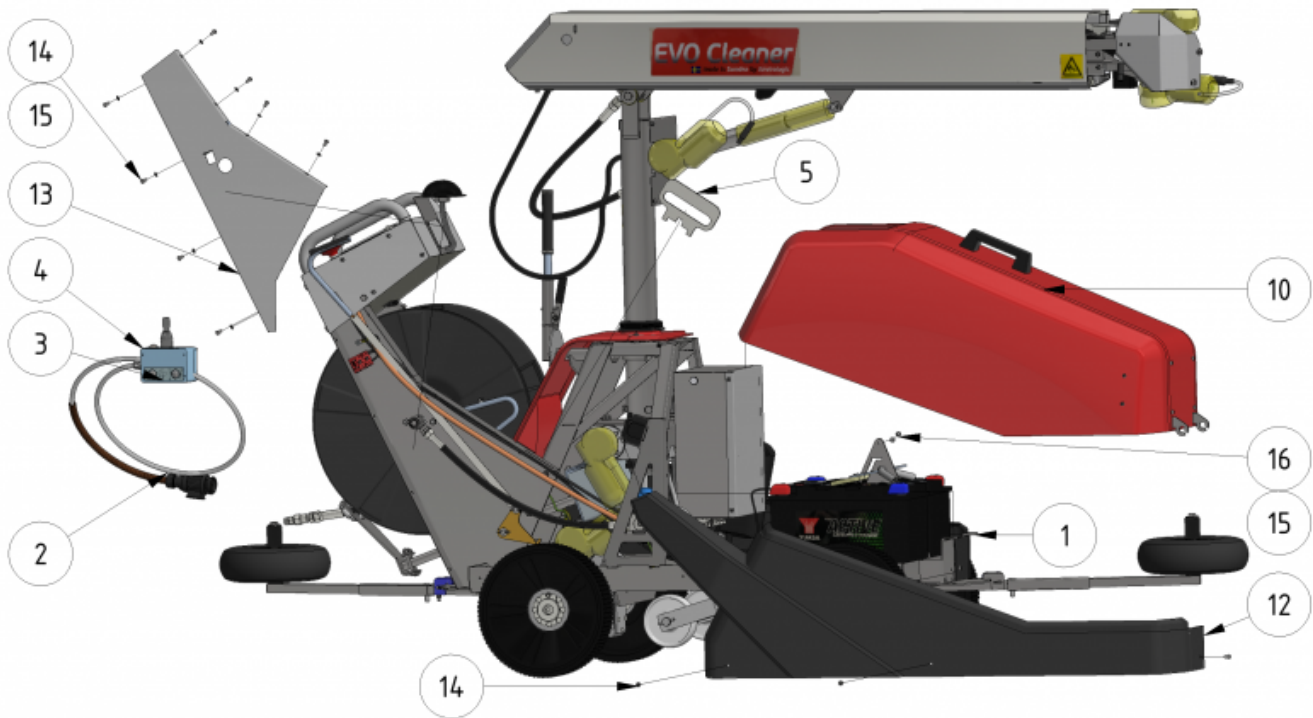

Exploded views

Here you can find the exploded views of the robot, if you need a spare part for the robot just press on the links below and make your way to find what you need

EVO Cleaner

Shortcuts

- [EVO Cleaner 1st level main assembly - 1109501](#)
- [EVO Cleaner 2nd level main assembly - 1109502](#)
- [EVO Cleaner 3rd level main assembly - 1109503](#)
- [Gearbox tower assembly - 1109524](#)
- [Drive axle assembly - 1109523](#)
- [Telescope assembly - 1109708](#)
- [Arm assembly - 1109710](#)
- [Junction box assembly - 1109529](#)
- [Hose reel drive unit - 1109515](#)

ITEM	DESCRIPTION	PART NUMBER	QTY
1	EVO Cleaner assembly 4	1109500	1
2	Joystick	10020	1
3, 4	Sign joystick	901144-05	1
5	Wheel tool	407033	1
6	Water strainer/filter	1105006	1
7	Rotary nozzle	901112	1
8	Tredo washer 1/4 stainless	961041RF	1
9	Adapter 12 - 1/4"	961021RF	1
10	Hood	1109514	1
11	Left cover	1409234	1
12	Right cover	1409235	1
13	Right lid	1109217	1
14	Screw M6 x 10	941007	16

ITEM	DESCRIPTION	PART NUMBER	QTY
15	Spring Washer M6	941045	9
16	Nut M6	941002	1
17	Charger 24/12 230V	 10051 compl	1
18	Angle 135° stainless	961045RF	1

Accessories

ITEM	DESCRIPTION	PART NUMBER
1	Marker, S shape	32030
2	Marker, S shape, short	32026
3	Marker, U shape	32040
4	Flex-wheel 35 mm	977031
5	Marker bracket	30000
6	Tube-clamp 35 mm	30010
7	Clamp	30021
10	Double nozzle / Shift-head valve 	1101201
11	Corner wheels	1109551
12	Guidance wheel, 400 mm	979201
13	Guidance wheel, high	1101126
	AGM battery	909244