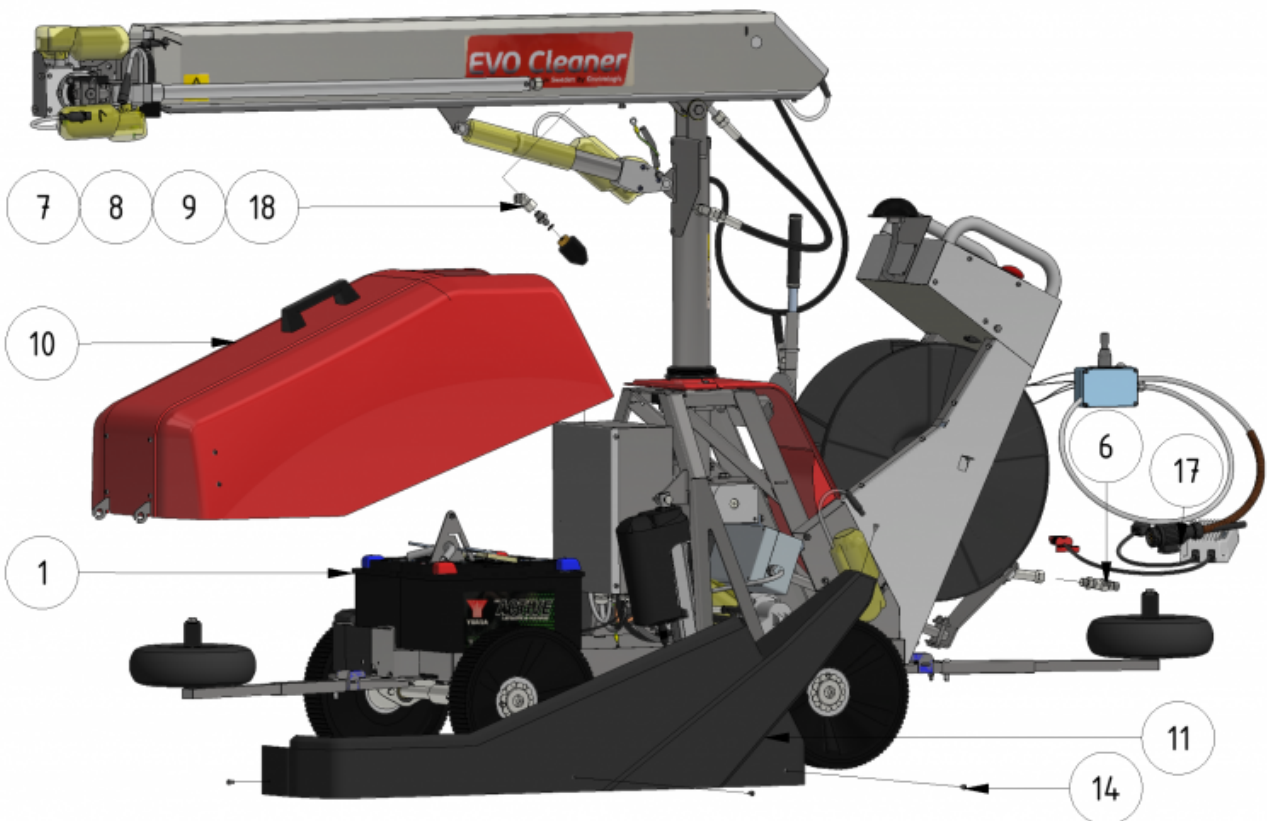

Exploded views

Here you can find the exploded views of the robot, if you need a spare part for the robot just press on the links below and make your way to find what you need

EVO Cleaner

Shortcuts

- [EVO Cleaner 1st level main assembly - 1109501](#)
- [EVO Cleaner 2nd level main assembly - 1109502](#)
- [EVO Cleaner 3rd level main assembly - 1109503](#)
- [Gearbox tower assembly - 1109524](#)
- [Drive axle assembly - 1109523](#)
- [Telescope assembly - 1109708](#)
- [Arm assembly - 1109710](#)
- [Junction box assembly - 1109529](#)
- [Hose reel drive unit - 1109515](#)

ITEM	DESCRIPTION	PART NUMBER	QTY
1	EVO Cleaner assembly 4	1109500	1
2	Joystick	10020	1
3, 4	Sign joystick	901144-05	1
5	Wheel tool	407033	1
6	Water strainer/filter	1105006	1
7	Rotary nozzle	901112	1
8	Tredo washer 1/4 stainless	961041RF	1
9	Adapter 12 - 1/4"	961021RF	1
10	Hood	1109514	1
11	Left cover	1409234	1
12	Right cover	1409235	1
13	Right lid	1109217	1
14	Screw M6 x 10	941007	16

ITEM	DESCRIPTION	PART NUMBER	QTY
15	Spring Washer M6	941045	9
16	Nut M6	941002	1
17	Charger 24/12 230V	 10051 compl	1
18	Angle 135° stainless	961045RF	1

Accessories

ITEM	DESCRIPTION	PART NUMBER
1	Marker, S shape	32030
2	Marker, S shape, short	32026
3	Marker, U shape	32040
4	Flex-wheel 35 mm	977031
5	Marker bracket	30000
6	Tube-clamp 35 mm	30010
7	Clamp	30021
10	Double nozzle / Shift-head valve 	1101201
11	Corner wheels	1109551
12	Guidance wheel, 400 mm	979201
13	Guidance wheel, high	1101126
	AGM battery	909244