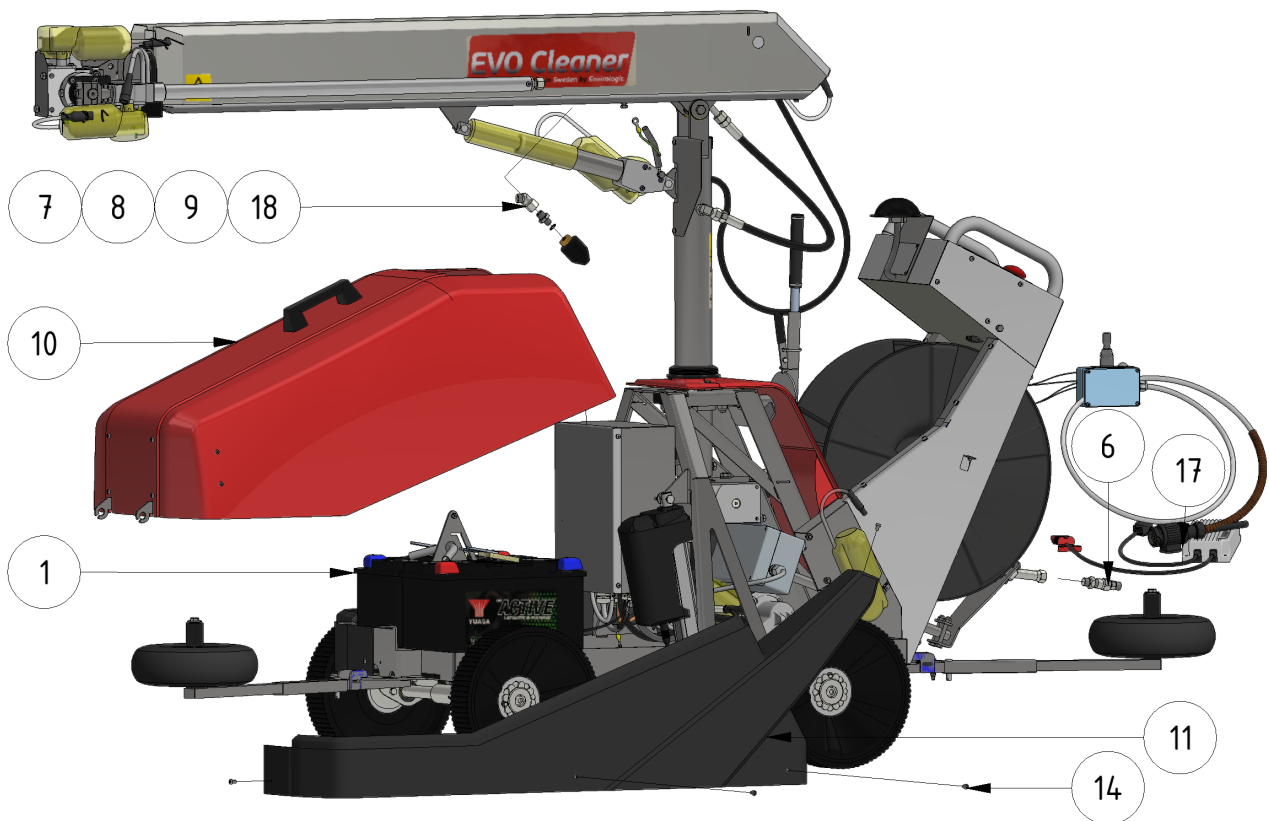

Exploded views

Here you can find the exploded views of the robot, if you need a spare part for the robot just press on the links below and make your way to find what you need

EVO Cleaner

Shortcuts

- [EVO Cleaner 1st level main assembly - 1109501](#)
- [EVO Cleaner 2nd level main assembly - 1109502](#)
- [EVO Cleaner 3rd level main assembly - 1109503](#)
- [Gearbox tower assembly - 1109524](#)
- [Drive axle assembly - 1109523](#)
- [Telescope assembly - 1109708](#)
- [Arm assembly - 1109710](#)
- [Junction box assembly - 1109529](#)
- [Hose reel drive unit - 1109515](#)

ITEM	DESCRIPTION	PART NUMBER	QTY
1	EVO Cleaner assembly 4	1109500	1
2	Joystick	10020	1
3, 4	Sign joystick	901144-05	1
5	Wheel tool	407033	1
6	Water strainer/filter	1105006	1
7	Rotary nozzle	901112	1
8	Tredo washer 1/4 stainless	961041RF	1
9	Adapter 12 - 1/4"	961021RF	1
10	Hood	1109514	1
11	Left cover	1409234	1
12	Right cover	1409235	1
13	Right lid	1109217	1
14	Screw M6 x 10	941007	16

ITEM	DESCRIPTION	PART NUMBER	QTY
15	Spring Washer M6	941045	9
16	Nut M6	941002	1
17	Charger 24/12 230V	 10051 compl	1
18	Angle 135° stainless	961045RF	1

Accessories

ITEM	DESCRIPTION	PART NUMBER
1	Marker, S shape	32030
2	Marker, S shape, short	32026
3	Marker, U shape	32040
4	Flex-wheel 35 mm	977031
5	Marker bracket	30000
6	Tube-clamp 35 mm	30010
7	Clamp	30021
10	Double nozzle / Shift-head valve 	1101201
11	Corner wheels	1109551
12	Guidance wheel, 400 mm	979201
13	Guidance wheel, high	1101126
	AGM battery	909244