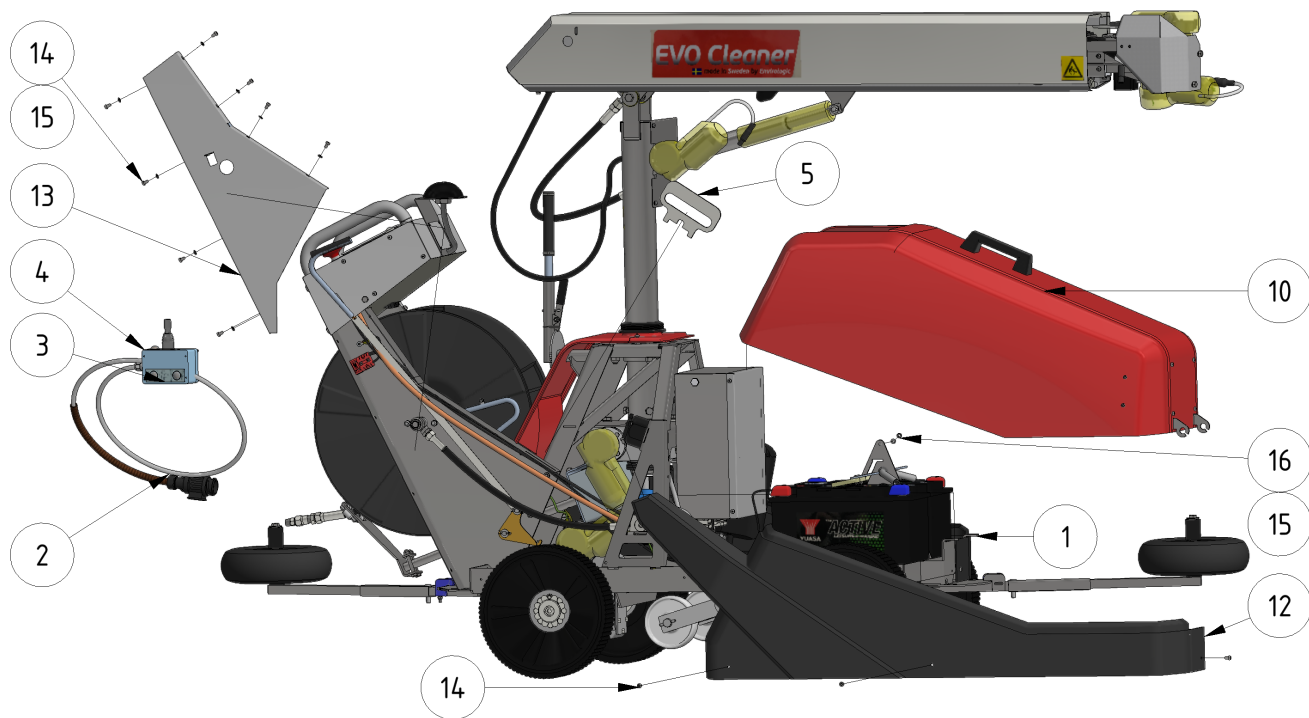

# Exploded views

Here you can find the exploded views of the robot, if you need a spare part for the robot just press on the links below and make your way to find what you need

## EVO Cleaner

**Shortcuts**

- [EVO Cleaner 1st level main assembly - 1109501](#)
- [EVO Cleaner 2nd level main assembly - 1109502](#)
- [EVO Cleaner 3rd level main assembly - 1109503](#)
- [Gearbox tower assembly - 1109524](#)
- [Drive axle assembly - 1109523](#)
- [Telescope assembly - 1109708](#)
- [Arm assembly - 1109710](#)
- [Junction box assembly - 1109529](#)
- [Hose reel drive unit - 1109515](#)

ITEM	DESCRIPTION	PART NUMBER	QTY
1	EVO Cleaner assembly 4	<a href="#">1109500</a>	1
2	Joystick	<a href="#">10020</a>	1
3, 4	Sign joystick	901144-05	1
5	Wheel tool	407033	1
6	Water strainer/filter	<a href="#">1105006</a>	1
7	Rotary nozzle	<a href="#">901112</a>	1
8	Tredo washer 1/4 stainless	961041RF	1
9	Adapter 12 - 1/4"	961021RF	1
10	Hood	<a href="#">1109514</a>	1
11	Left cover	1409234	1
12	Right cover	1409235	1
13	Right lid	1109217	1
14	Screw M6 x 10	941007	16

## Accessories

ITEM	DESCRIPTION	PART NUMBER
1	Marker, S shape	32030
2	Marker, S shape, short	32026
3	Marker, U shape	32040
4	Flex-wheel 35 mm	977031
5	Marker bracket	30000
6	Tube-clamp 35 mm	30010
7	Clamp	30021
10	Double nozzle / Shift-head valve 	<a href="#">1101201</a>
11	Corner wheels	1109551
12	Guidance wheel, 400 mm	979201
13	Guidance wheel, high	1101126
	AGM battery	909244