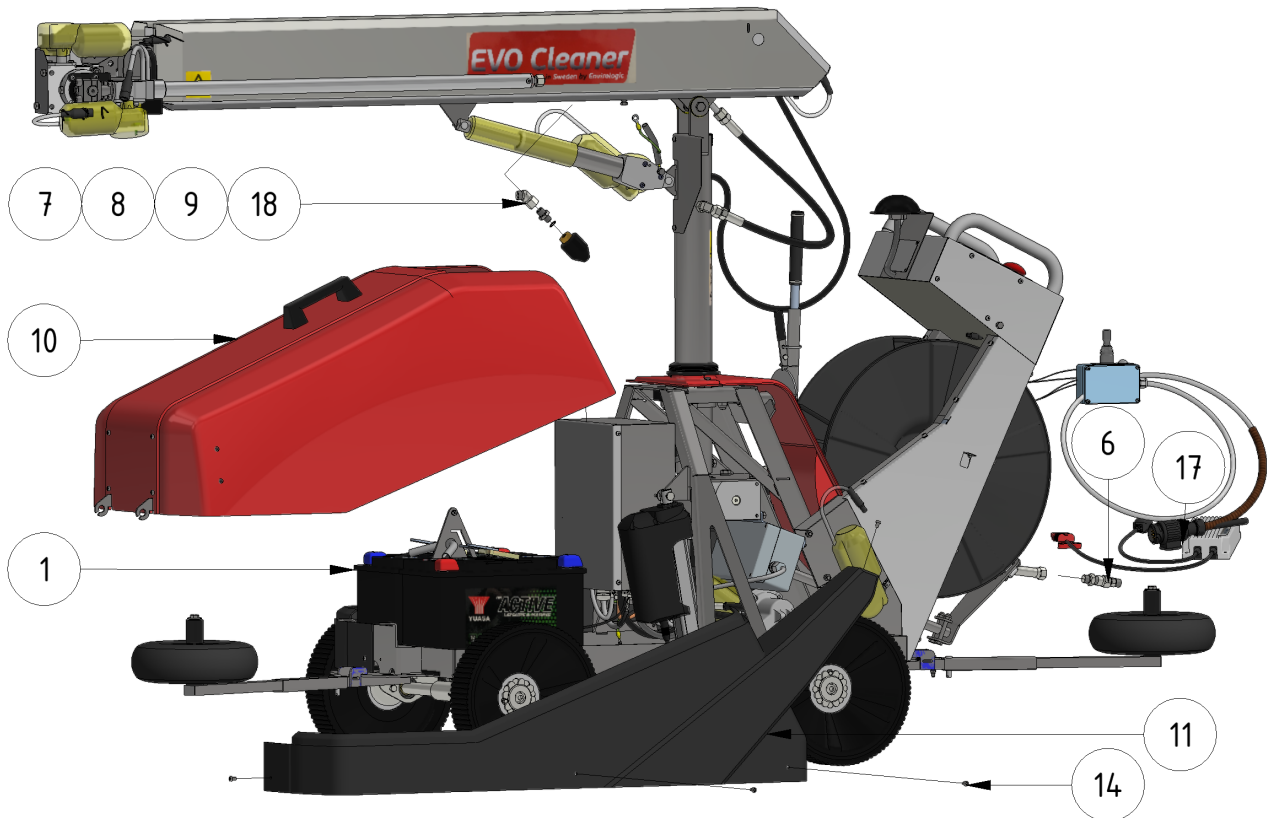

# Exploded views

Here you can find the exploded views of the robot, if you need a spare part for the robot just press on the links below and make your way to find what you need

## EVO Cleaner

**Shortcuts**

- [EVO Cleaner 1st level main assembly - 1109501](#)
- [EVO Cleaner 2nd level main assembly - 1109502](#)
- [EVO Cleaner 3rd level main assembly - 1109503](#)
- [Gearbox tower assembly - 1109524](#)
- [Drive axle assembly - 1109523](#)
- [Telescope assembly - 1109708](#)
- [Arm assembly - 1109710](#)
- [Junction box assembly - 1109529](#)
- [Hose reel drive unit - 1109515](#)

ITEM	DESCRIPTION	PART NUMBER	QTY
1	EVO Cleaner assembly 4	<a href="#">1109500</a>	1
2	Joystick	<a href="#">10020</a>	1
3, 4	Sign joystick	901144-05	1
5	Wheel tool	407033	1
6	Water strainer/filter	<a href="#">1105006</a>	1
7	Rotary nozzle	<a href="#">901112</a>	1
8	Tredo washer 1/4 stainless	961041RF	1
9	Adapter 12 - 1/4"	961021RF	1
10	Hood	<a href="#">1109514</a>	1
11	Left cover	1409234	1
12	Right cover	1409235	1
13	Right lid	1109217	1
14	Screw M6 x 10	941007	16