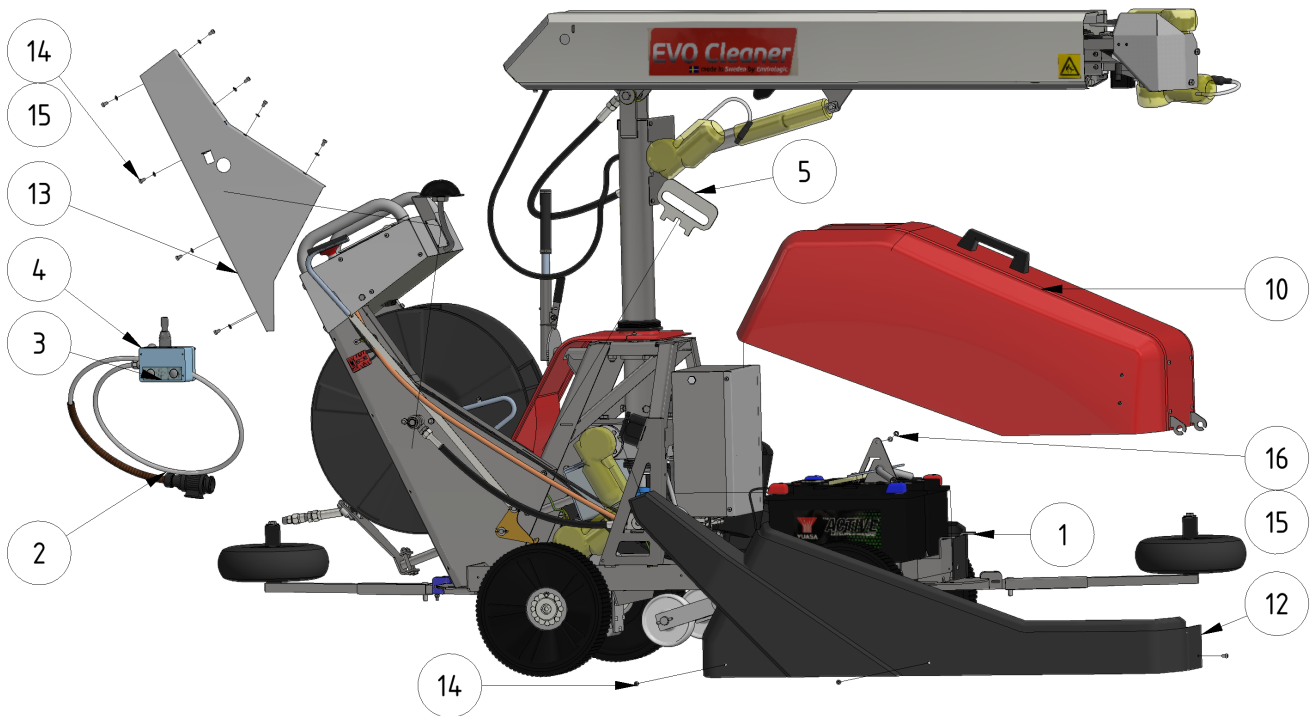

# Exploded views

Here you can find the exploded views of the robot, if you need a spare part for the robot just press on the links below and make your way to find what you need

## EVO Cleaner

**Shortcuts**

- [EVO Cleaner 1st level main assembly - 1109501](#)
- [EVO Cleaner 2nd level main assembly - 1109502](#)
- [EVO Cleaner 3rd level main assembly - 1109503](#)
- [Gearbox tower assembly - 1109524](#)
- [Drive axle assembly - 1109523](#)
- [Telescope assembly - 1109708](#)
- [Arm assembly - 1109710](#)
- [Junction box assembly - 1109529](#)
- [Hose reel drive unit - 1109515](#)

ITEM	DESCRIPTION	PART NUMBER	QTY
1	EVO Cleaner assembly 4	<a href="#">1109500</a>	1
2	Joystick	<a href="#">10020</a>	1
3, 4	Sign joystick	901144-05	1
5	Wheel tool	407033	1
6	Water strainer/filter	<a href="#">1105006</a>	1
7	Rotary nozzle	<a href="#">901112</a>	1
8	Tredo washer 1/4 stainless	961041RF	1
9	Adapter 12 - 1/4"	961021RF	1
10	Hood	<a href="#">1109514</a>	1
11	Left cover	1409234	1
12	Right cover	1409235	1
13	Right lid	1109217	1
14	Screw M6 x 10	941007	16

## Accessories

ITEM	DESCRIPTION	PART NUMBER
1	Marker, S shape	32030
2	Marker, S shape, short	32026
3	Marker, U shape	32040
4	Flex-wheel 35 mm	977031
5	Marker bracket	30000
6	Tube-clamp 35 mm	30010
7	Clamp	30021
10	Double nozzle / Shift-head valve	 <a href="#">1101201</a>
11	Corner wheels	1109551
12	Guidance wheel, 400 mm	979201
13	Guidance wheel, high	1101126
	AGM battery	909244