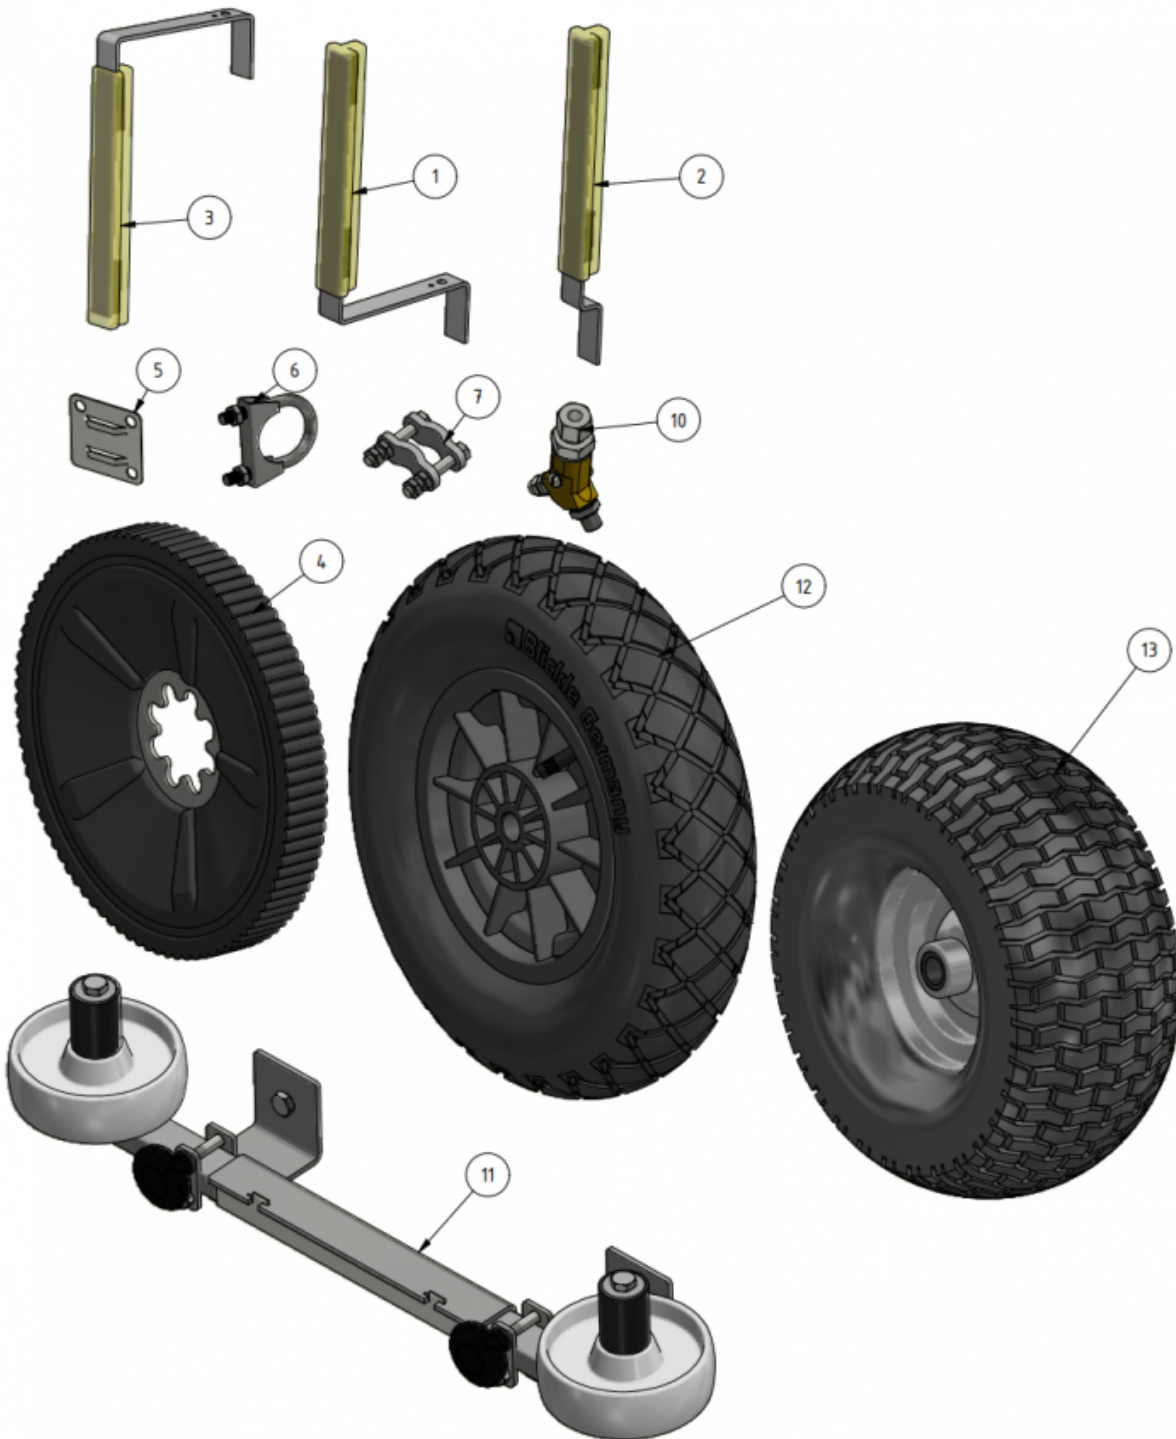

## EVO Cleaner

**Shortcuts**

- [EVO Cleaner 1st level main assembly - 1109501](#)
- [EVO Cleaner 2nd level main assembly - 1109502](#)
- [EVO Cleaner 3rd level main assembly - 1109503](#)
- [Gearbox tower assembly - 1109524](#)
- [Drive axle assembly - 1109523](#)
- [Telescope assembly - 1109708](#)
- [Arm assembly - 1109710](#)
- [Junction box assembly - 1109529](#)
- [Hose reel drive unit - 1109515](#)

ITEM	DESCRIPTION	PART NUMBER	QTY
1	EVO Cleaner assembly 4	<a href="#">1109500</a>	1
2	Joystick	<a href="#">10020</a>	1
3, 4	Sign joystick	901144-05	1
5	Wheel tool	407033	1
6	Water strainer/filter	<a href="#">1105006</a>	1
7	Rotary nozzle	<a href="#">901112</a>	1
8	Tredo washer 1/4 stainless	961041RF	1
9	Adapter 12 - 1/4"	961021RF	1
10	Hood	<a href="#">1109514</a>	1
11	Left cover	1409234	1
12	Right cover	1409235	1
13	Right lid	1109217	1
14	Screw M6 x 10	941007	16

ITEM	DESCRIPTION	PART NUMBER	QTY
15	Spring Washer M6	941045	9
16	Nut M6	941002	1
17	Charger 24/12 230V	 10051 compl	1
18	Angle 135° stainless	961045RF	1

## Accessories

ITEM	DESCRIPTION	PART NUMBER
1	Marker, S shape	32030
2	Marker, S shape, short	32026
3	Marker, U shape	32040
4	Flex-wheel 35 mm	977031
5	Marker bracket	30000
6	Tube-clamp 35 mm	30010
7	Clamp	30021
10	Double nozzle / Shift-head valve	 <a href="#">1101201</a>
11	Corner wheels	1109551
12	Guidance wheel, 400 mm	979201
13	Guidance wheel, high	1101126
	AGM battery	909244