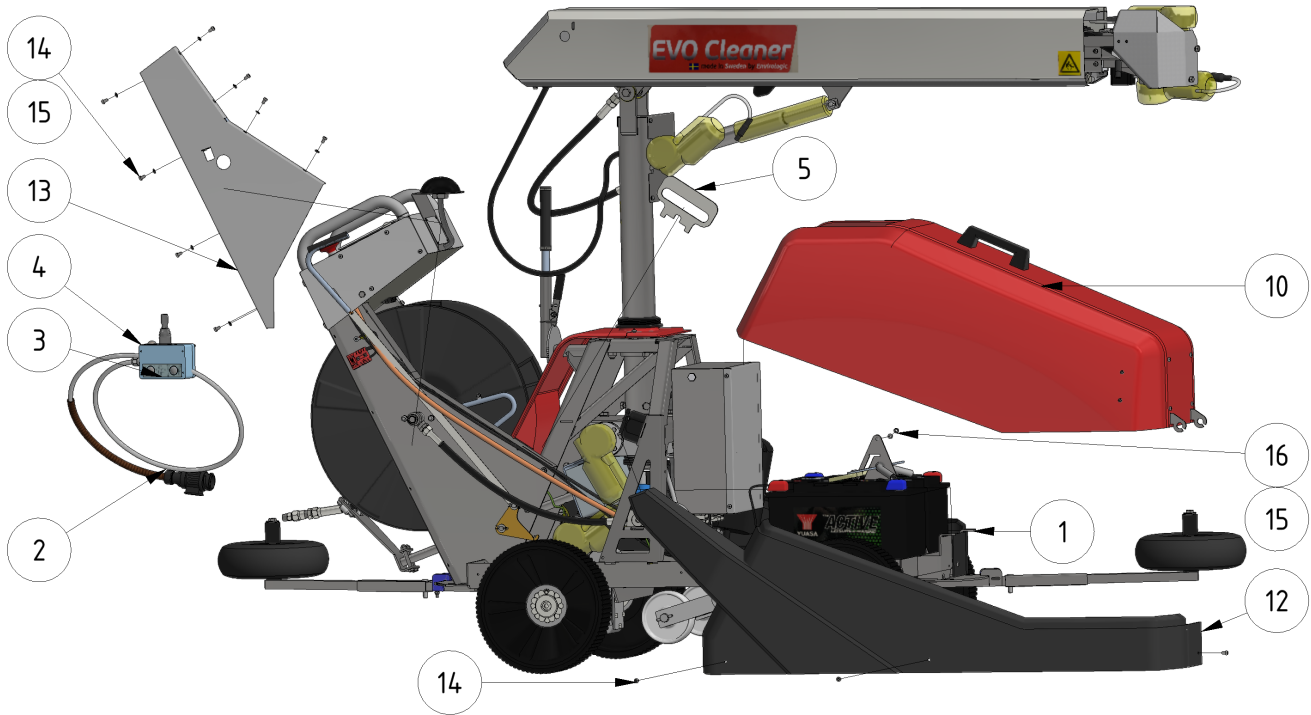

Exploded views

Here you can find the exploded views of the robot, if you need a spare part for the robot just press on the links below and make your way to find what you need

EVO Cleaner

Shortcuts

- [EVO Cleaner 1st level main assembly - 1109501](#)
- [EVO Cleaner 2nd level main assembly - 1109502](#)
- [EVO Cleaner 3rd level main assembly - 1109503](#)
- [Gearbox tower assembly - 1109524](#)
- [Drive axle assembly - 1109523](#)
- [Telescope assembly - 1109708](#)
- [Arm assembly - 1109710](#)
- [Junction box assembly - 1109529](#)
- [Hose reel drive unit - 1109515](#)

ITEM	DESCRIPTION	PART NUMBER	QTY
1	EVO Cleaner assembly 4	1109500	1
2	Joystick	10020	1
3, 4	Sign joystick	901144-05	1
5	Wheel tool	407033	1
6	Water strainer/filter	1105006	1
7	Rotary nozzle	901112	1
8	Tredo washer 1/4 stainless	961041RF	1
9	Adapter 12 - 1/4"	961021RF	1
10	Hood	1109514	1
11	Left cover	1409234	1
12	Right cover	1409235	1
13	Right lid	1109217	1
14	Screw M6 x 10	941007	16

ITEM	DESCRIPTION	PART NUMBER	QTY
15	Spring Washer M6	941045	9
16	Nut M6	941002	1
17	Charger 24/12 230V	 10051 compl	1
18	Angle 135° stainless	961045RF	1

Accessories

ITEM	DESCRIPTION	PART NUMBER
1	Marker, S shape	32030
2	Marker, S shape, short	32026
3	Marker, U shape	32040
4	Flex-wheel 35 mm	977031
5	Marker bracket	30000
6	Tube-clamp 35 mm	30010
7	Clamp	30021
10	Double nozzle / Shift-head valve 	1101201
11	Corner wheels	1109551
12	Guidance wheel, 400 mm	979201
13	Guidance wheel, high	1101126
	AGM battery	909244