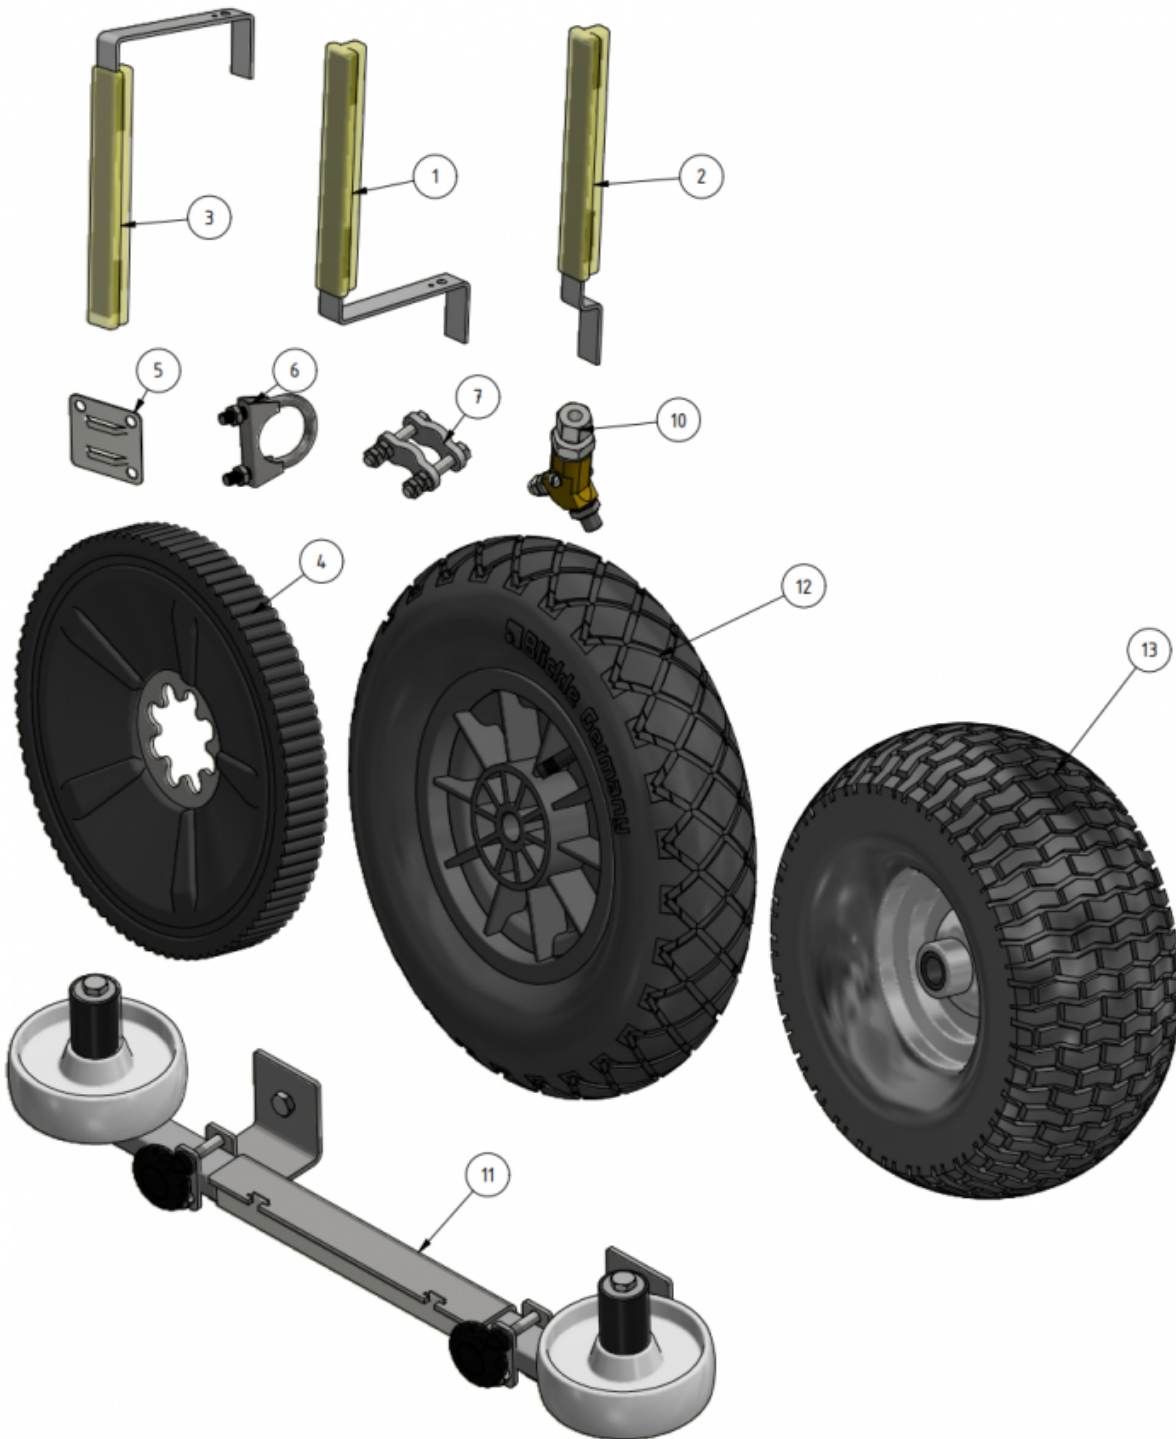

## EVO Cleaner

**Shortcuts**

- [EVO Cleaner 1st level main assembly - 1109501](#)
- [EVO Cleaner 2nd level main assembly - 1109502](#)
- [EVO Cleaner 3rd level main assembly - 1109503](#)
- [Gearbox tower assembly - 1109524](#)
- [Drive axle assembly - 1109523](#)
- [Telescope assembly - 1109708](#)
- [Arm assembly - 1109710](#)
- [Junction box assembly - 1109529](#)
- [Hose reel drive unit - 1109515](#)

ITEM	DESCRIPTION	PART NUMBER	QTY
1	EVO Cleaner assembly 4	<a href="#">1109500</a>	1
2	Joystick	<a href="#">10020</a>	1
3, 4	Sign joystick	901144-05	1
5	Wheel tool	407033	1
6	Water strainer/filter	<a href="#">1105006</a>	1
7	Rotary nozzle	<a href="#">901112</a>	1
8	Tredo washer 1/4 stainless	961041RF	1
9	Adapter 12 - 1/4"	961021RF	1
10	Hood	<a href="#">1109514</a>	1
11	Left cover	1409234	1
12	Right cover	1409235	1
13	Right lid	1109217	1
14	Screw M6 x 10	941007	16

ITEM	DESCRIPTION	PART NUMBER	QTY
15	Spring Washer M6	941045	9
16	Nut M6	941002	1
17	Charger 24/12 230V	 10051 compl	1
18	Angle 135° stainless	961045RF	1

## Accessories

ITEM	DESCRIPTION	PART NUMBER
1	Marker, S shape	32030
2	Marker, S shape, short	32026
3	Marker, U shape	32040
4	Flex-wheel 35 mm	977031
5	Marker bracket	30000
6	Tube-clamp 35 mm	30010
7	Clamp	30021
10	Double nozzle / Shift-head valve 	<a href="#">1101201</a>
11	Corner wheels	1109551
12	Guidance wheel, 400 mm	979201
13	Guidance wheel, high	1101126
	AGM battery	909244