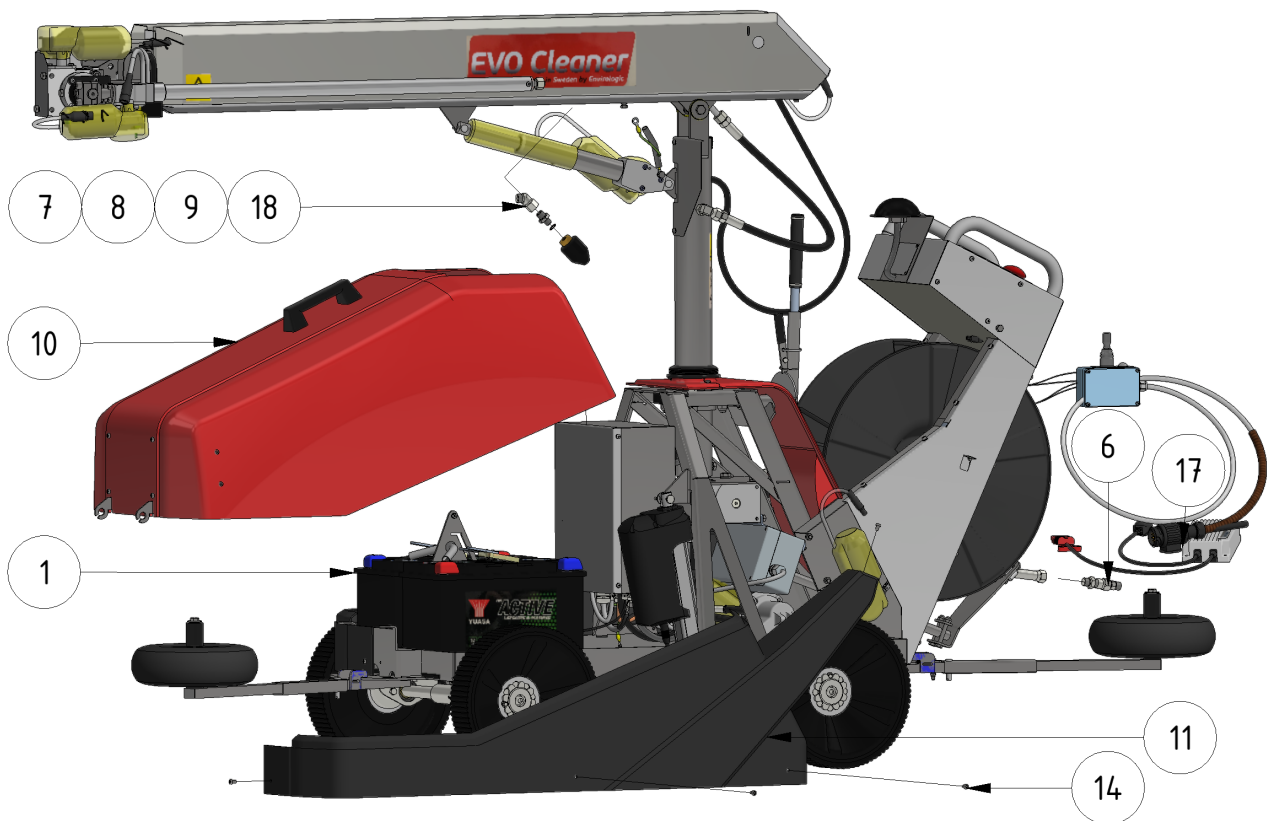

# Exploded views

Here you can find the exploded views of the robot, if you need a spare part for the robot just press on the links below and make your way to find what you need

## EVO Cleaner

**Shortcuts**

- [EVO Cleaner 1st level main assembly - 1109501](#)
- [EVO Cleaner 2nd level main assembly - 1109502](#)
- [EVO Cleaner 3rd level main assembly - 1109503](#)
- [Gearbox tower assembly - 1109524](#)
- [Drive axle assembly - 1109523](#)
- [Telescope assembly - 1109708](#)
- [Arm assembly - 1109710](#)
- [Junction box assembly - 1109529](#)
- [Hose reel drive unit - 1109515](#)

ITEM	DESCRIPTION	PART NUMBER	QTY
1	EVO Cleaner assembly 4	<a href="#">1109500</a>	1
2	Joystick	<a href="#">10020</a>	1
3, 4	Sign joystick	901144-05	1
5	Wheel tool	407033	1
6	Water strainer/filter	<a href="#">1105006</a>	1
7	Rotary nozzle	<a href="#">901112</a>	1
8	Tredo washer 1/4 stainless	961041RF	1
9	Adapter 12 - 1/4"	961021RF	1
10	Hood	<a href="#">1109514</a>	1
11	Left cover	1409234	1
12	Right cover	1409235	1
13	Right lid	1109217	1
14	Screw M6 x 10	941007	16