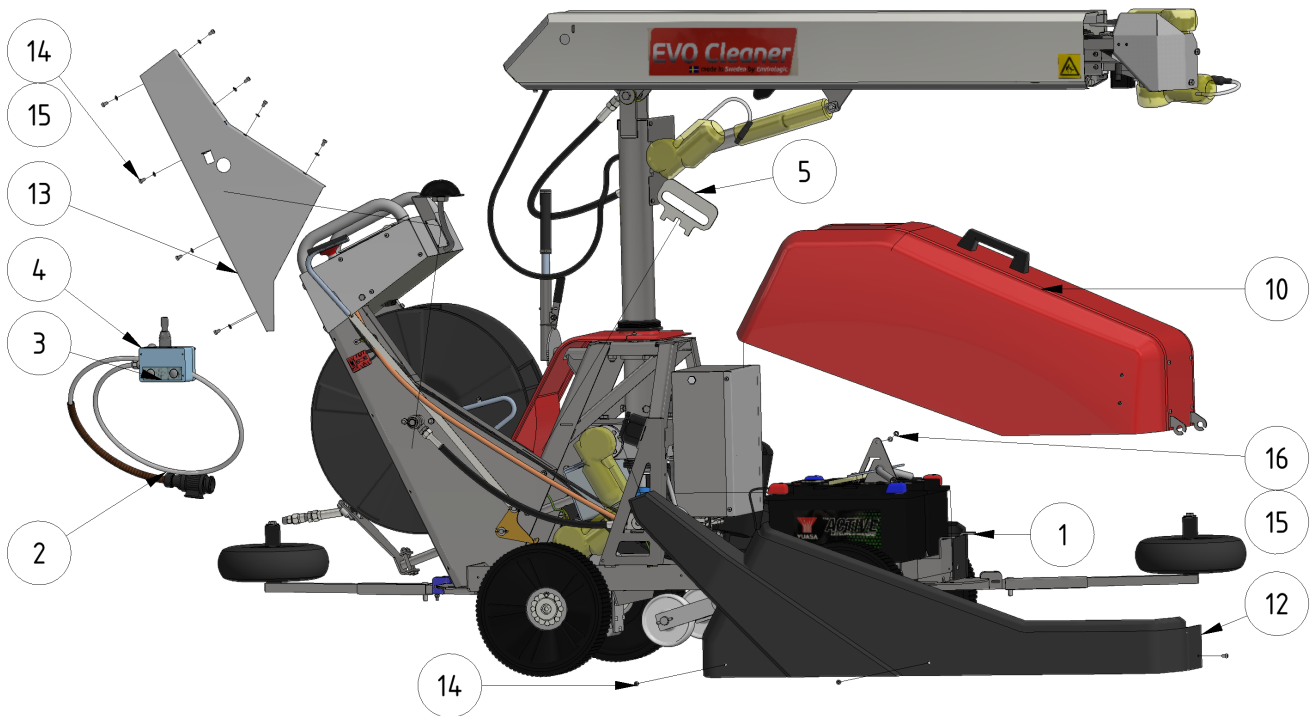

Exploded views

Here you can find the exploded views of the robot, if you need a spare part for the robot just press on the links below and make your way to find what you need

EVO Cleaner

Shortcuts

- [EVO Cleaner 1st level main assembly - 1109501](#)
- [EVO Cleaner 2nd level main assembly - 1109502](#)
- [EVO Cleaner 3rd level main assembly - 1109503](#)
- [Gearbox tower assembly - 1109524](#)
- [Drive axle assembly - 1109523](#)
- [Telescope assembly - 1109708](#)
- [Arm assembly - 1109710](#)
- [Junction box assembly - 1109529](#)
- [Hose reel drive unit - 1109515](#)

ITEM	DESCRIPTION	PART NUMBER	QTY
1	EVO Cleaner assembly 4	1109500	1
2	Joystick	10020	1
3, 4	Sign joystick	901144-05	1
5	Wheel tool	407033	1
6	Water strainer/filter	1105006	1
7	Rotary nozzle	901112	1
8	Tredo washer 1/4 stainless	961041RF	1
9	Adapter 12 - 1/4"	961021RF	1
10	Hood	1109514	1
11	Left cover	1409234	1
12	Right cover	1409235	1
13	Right lid	1109217	1
14	Screw M6 x 10	941007	16

ITEM	DESCRIPTION	PART NUMBER	QTY
15	Spring Washer M6	941045	9
16	Nut M6	941002	1
17	Charger 24/12 230V	 10051 compl	1
18	Angle 135° stainless	961045RF	1

Accessories

ITEM	DESCRIPTION	PART NUMBER
1	Marker, S shape	32030
2	Marker, S shape, short	32026
3	Marker, U shape	32040
4	Flex-wheel 35 mm	977031
5	Marker bracket	30000
6	Tube-clamp 35 mm	30010
7	Clamp	30021
10	Double nozzle / Shift-head valve 	1101201
11	Corner wheels	1109551
12	Guidance wheel, 400 mm	979201
13	Guidance wheel, high	1101126
	AGM battery	909244