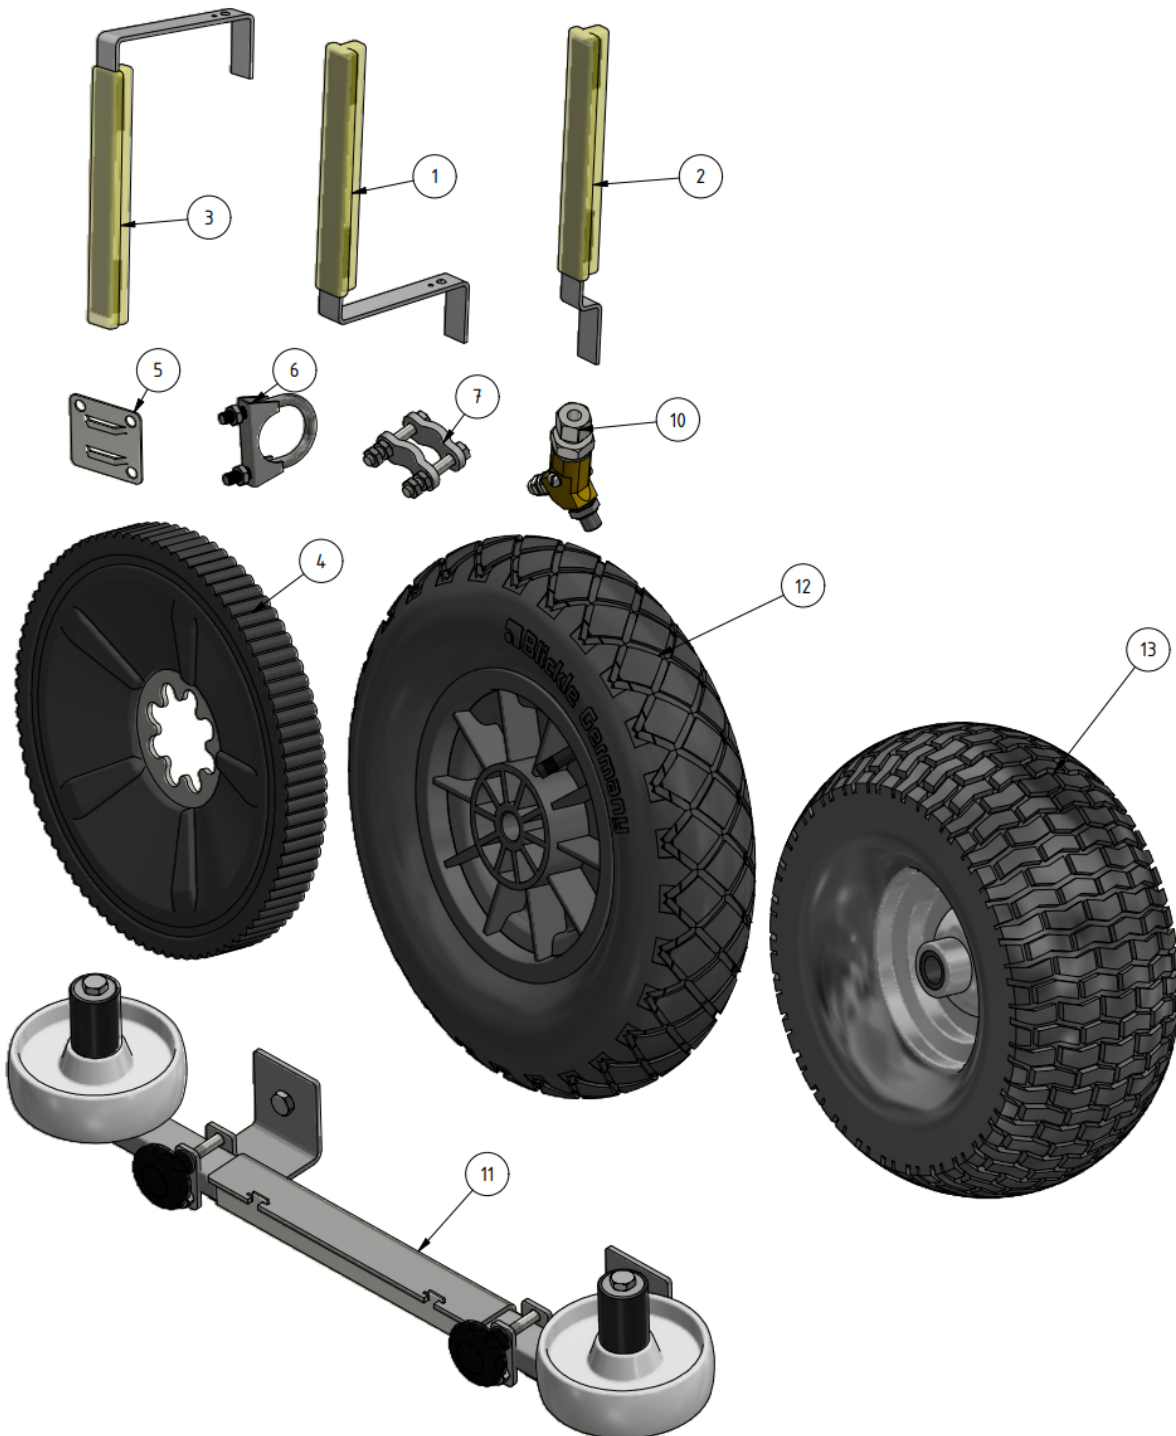

## EVO Cleaner

**Shortcuts**

- [EVO Cleaner 1st level main assembly - 1109501](#)
- [EVO Cleaner 2nd level main assembly - 1109502](#)
- [EVO Cleaner 3rd level main assembly - 1109503](#)
- [Gearbox tower assembly - 1109524](#)
- [Drive axle assembly - 1109523](#)
- [Telescope assembly - 1109708](#)
- [Arm assembly - 1109710](#)
- [Junction box assembly - 1109529](#)
- [Hose reel drive unit - 1109515](#)

ITEM	DESCRIPTION	PART NUMBER	QTY
1	EVO Cleaner assembly 4	<a href="#">1109500</a>	1
2	Joystick	<a href="#">10020</a>	1
3, 4	Sign joystick	901144-05	1
5	Wheel tool	407033	1
6	Water strainer/filter	<a href="#">1105006</a>	1
7	Rotary nozzle	<a href="#">901112</a>	1
8	Tredo washer 1/4 stainless	961041RF	1
9	Adapter 12 - 1/4"	961021RF	1
10	Hood	<a href="#">1109514</a>	1
11	Left cover	1409234	1
12	Right cover	1409235	1
13	Right lid	1109217	1
14	Screw M6 x 10	941007	16

ITEM	DESCRIPTION	PART NUMBER	QTY
15	Spring Washer M6	941045	9
16	Nut M6	941002	1
17	Charger 24/12 230V	 10051 compl	1
18	Angle 135° stainless	961045RF	1

## Accessories

ITEM	DESCRIPTION	PART NUMBER
1	Marker, S shape	32030
2	Marker, S shape, short	32026
3	Marker, U shape	32040
4	Flex-wheel 35 mm	977031
5	Marker bracket	30000
6	Tube-clamp 35 mm	30010
7	Clamp	30021
10	Double nozzle / Shift-head valve 	<a href="#">1101201</a>
11	Corner wheels	1109551
12	Guidance wheel, 400 mm	979201
13	Guidance wheel, high	1101126
	AGM battery	909244