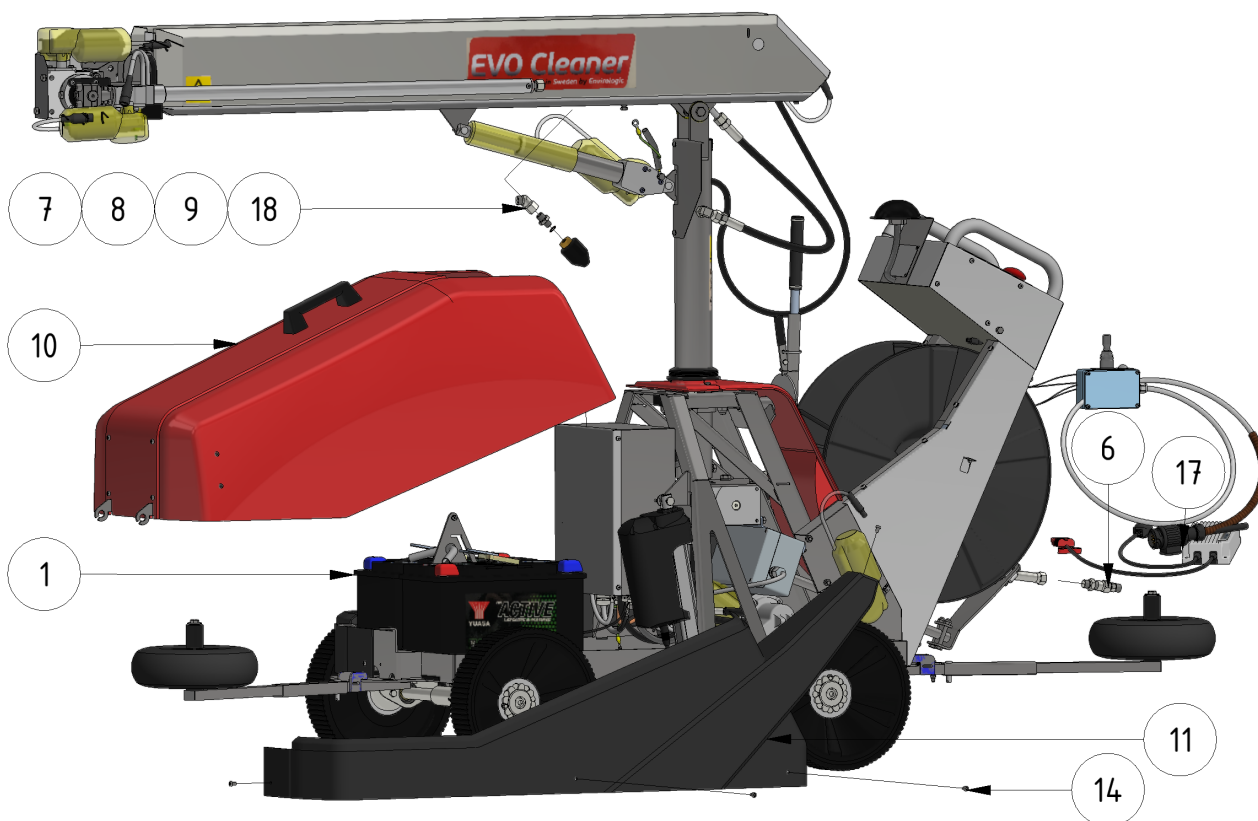

Exploded views

Here you can find the exploded views of the robot, if you need a spare part for the robot just press on the links below and make your way to find what you need

EVO Cleaner

Shortcuts

- [EVO Cleaner 1st level main assembly - 1109501](#)
- [EVO Cleaner 2nd level main assembly - 1109502](#)
- [EVO Cleaner 3rd level main assembly - 1109503](#)
- [Gearbox tower assembly - 1109524](#)
- [Drive axle assembly - 1109523](#)
- [Telescope assembly - 1109708](#)
- [Arm assembly - 1109710](#)
- [Junction box assembly - 1109529](#)
- [Hose reel drive unit - 1109515](#)

ITEM	DESCRIPTION	PART NUMBER	QTY
1	EVO Cleaner assembly 4	1109500	1
2	Joystick	10020	1
3, 4	Sign joystick	901144-05	1
5	Wheel tool	407033	1
6	Water strainer/filter	1105006	1
7	Rotary nozzle	901112	1
8	Tredo washer 1/4 stainless	961041RF	1
9	Adapter 12 - 1/4"	961021RF	1
10	Hood	1109514	1
11	Left cover	1409234	1
12	Right cover	1409235	1
13	Right lid	1109217	1
14	Screw M6 x 10	941007	16

ITEM	DESCRIPTION	PART NUMBER	QTY
15	Spring Washer M6	941045	9
16	Nut M6	941002	1
17	Charger 24/12 230V	 10051 compl	1
18	Angle 135° stainless	961045RF	1

Accessories

ITEM	DESCRIPTION	PART NUMBER
1	Marker, S shape	32030
2	Marker, S shape, short	32026
3	Marker, U shape	32040
4	Flex-wheel 35 mm	977031
5	Marker bracket	30000
6	Tube-clamp 35 mm	30010
7	Clamp	30021
10	Double nozzle / Shift-head valve 	1101201
11	Corner wheels	1109551
12	Guidance wheel, 400 mm	979201
13	Guidance wheel, high	1101126
	AGM battery	909244