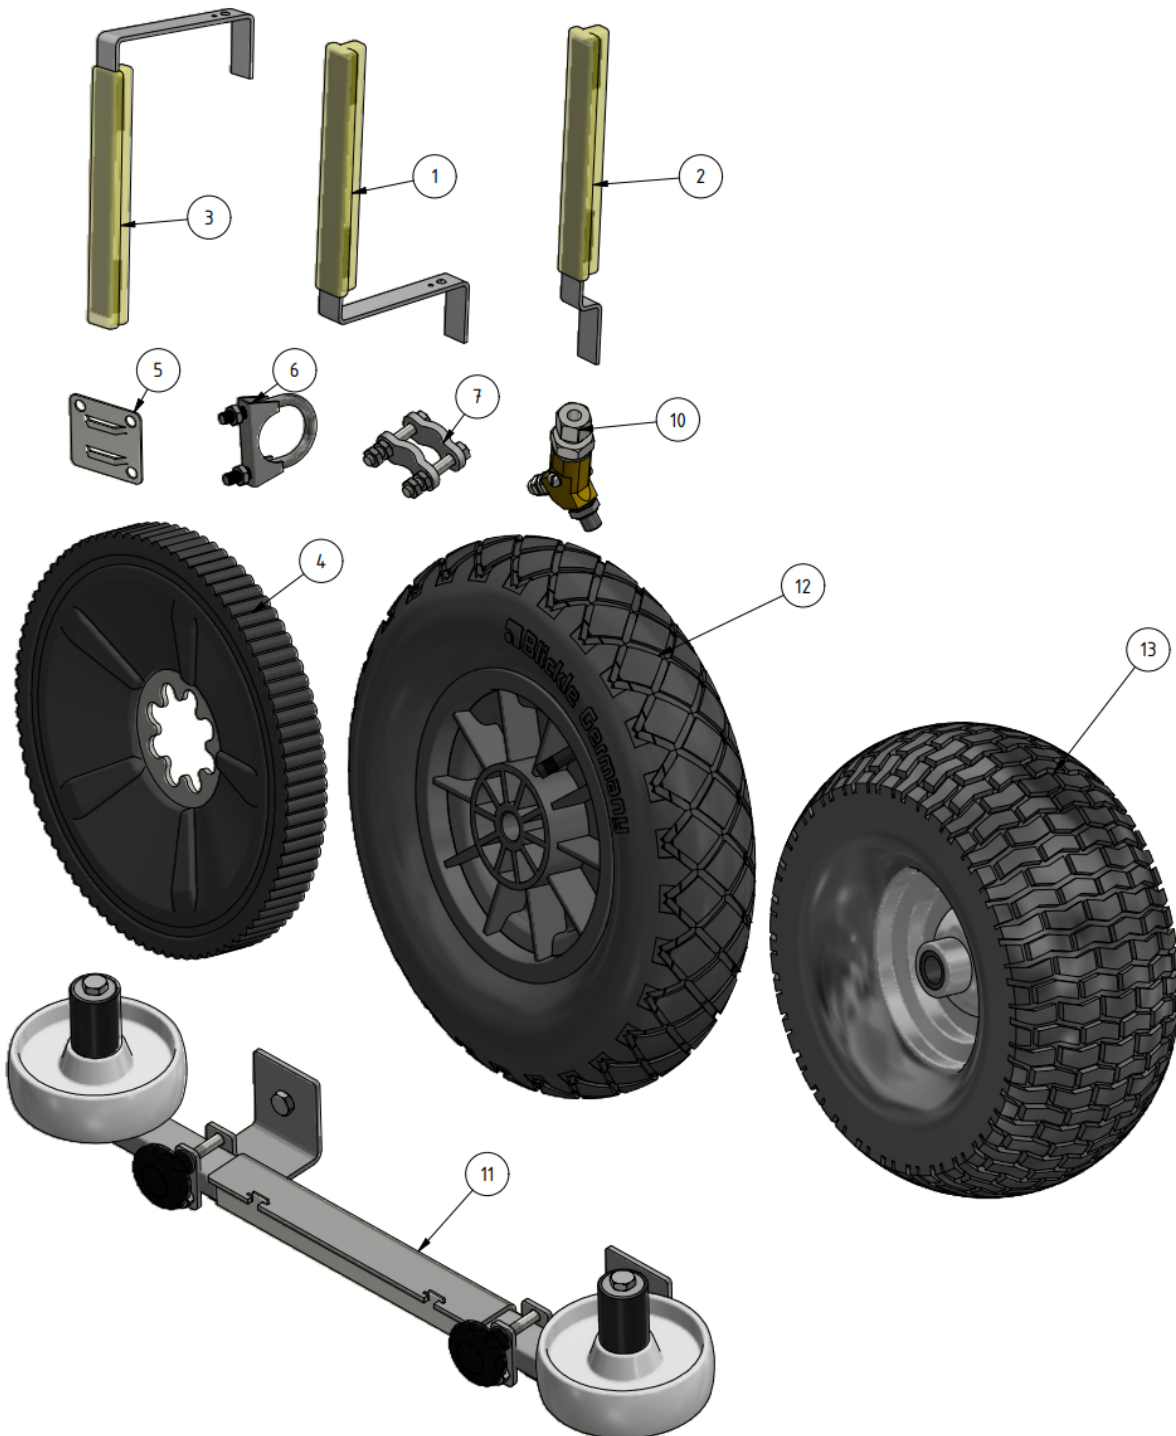

ITEM	DESCRIPTION	PART NUMBER	QTY
15	Spring Washer M6	941045	9
16	Nut M6	941002	1
17	Charger 24/12 230V	10051 compl	1
18	Angle 135° stainless	961045RF	1

Accessories