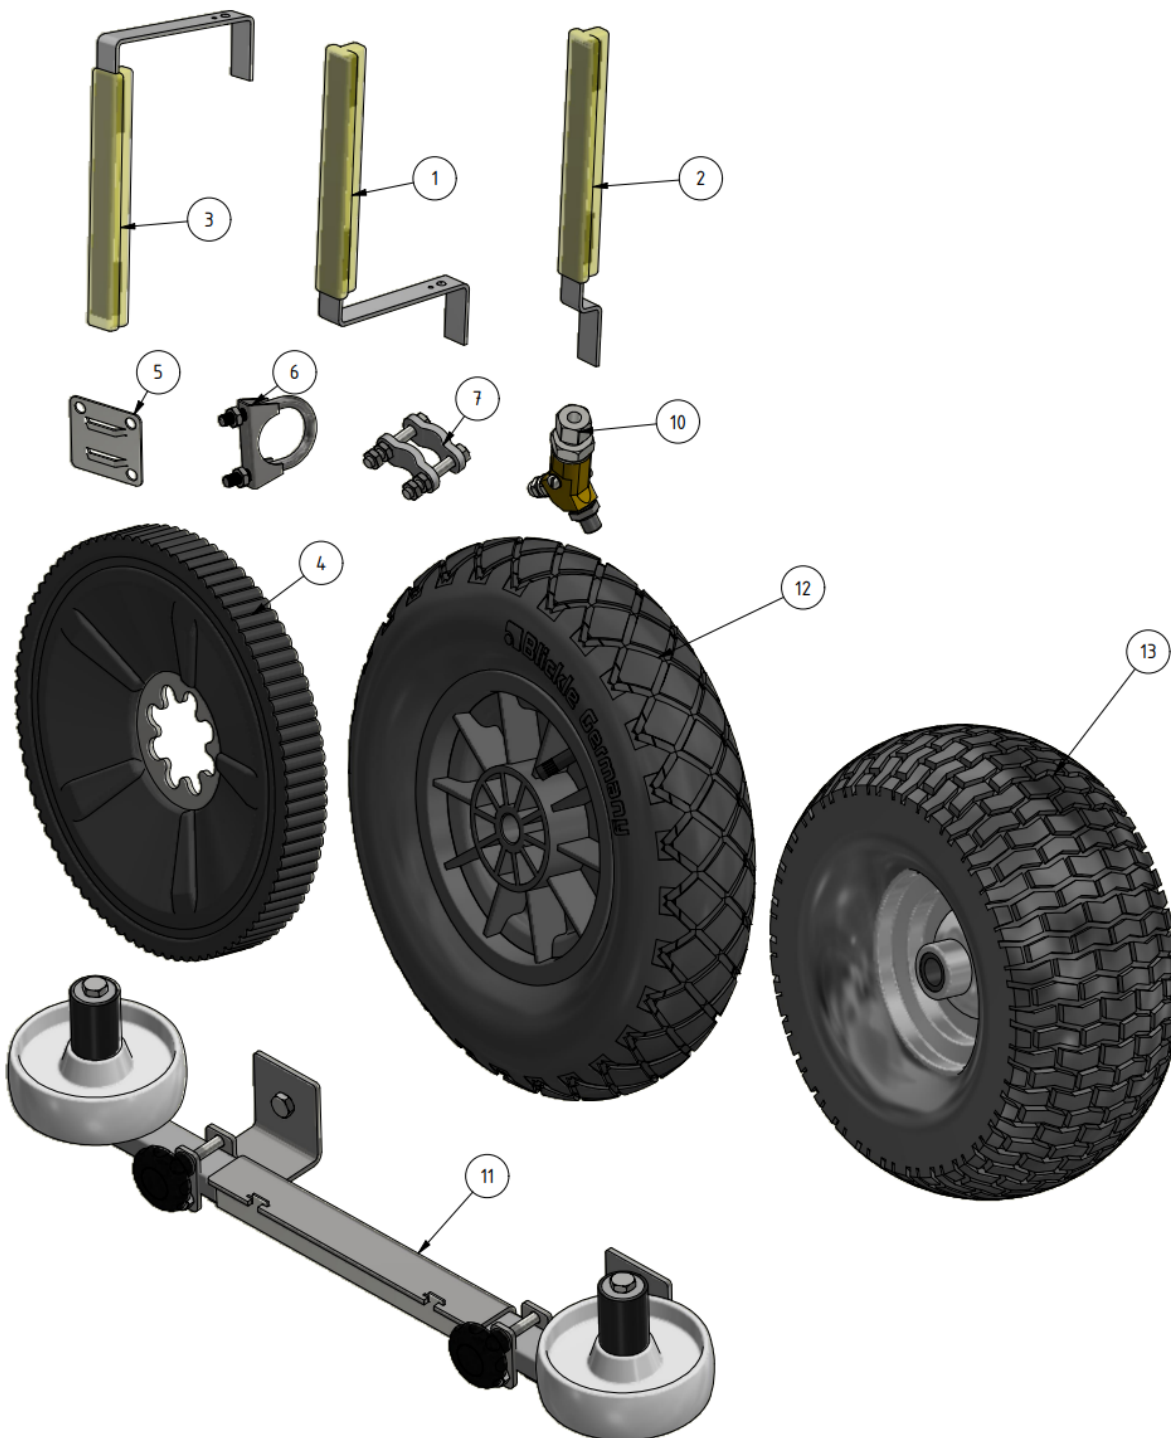

## EVO Cleaner

**Shortcuts**

- [EVO Cleaner 1st level main assembly - 1109501](#)
- [EVO Cleaner 2nd level main assembly - 1109502](#)
- [EVO Cleaner 3rd level main assembly - 1109503](#)
- [Gearbox tower assembly - 1109524](#)
- [Drive axle assembly - 1109523](#)
- [Telescope assembly - 1109708](#)
- [Arm assembly - 1109710](#)
- [Junction box assembly - 1109529](#)
- [Hose reel drive unit - 1109515](#)

ITEM	DESCRIPTION	PART NUMBER	QTY
1	EVO Cleaner assembly 4	<a href="#">1109500</a>	1
2	Joystick	<a href="#">10020</a>	1
3, 4	Sign joystick	901144-05	1
5	Wheel tool	407033	1
6	Water strainer/filter	<a href="#">1105006</a>	1
7	Rotary nozzle	<a href="#">901112</a>	1
8	Tredo washer 1/4 stainless	961041RF	1
9	Adapter 12 - 1/4"	961021RF	1
10	Hood	<a href="#">1109514</a>	1
11	Left cover	1409234	1
12	Right cover	1409235	1
13	Right lid	1109217	1
14	Screw M6 x 10	941007	16

ITEM	DESCRIPTION	PART NUMBER	QTY
15	Spring Washer M6	941045	9
16	Nut M6	941002	1
17	Charger 24/12 230V	 10051 compl	1
18	Angle 135° stainless	961045RF	1

## Accessories

ITEM	DESCRIPTION	PART NUMBER
1	Marker, S shape	32030
2	Marker, S shape, short	32026
3	Marker, U shape	32040
4	Flex-wheel 35 mm	977031
5	Marker bracket	30000
6	Tube-clamp 35 mm	30010
7	Clamp	30021
10	Double nozzle / Shift-head valve	 1101201
11	Corner wheels	1109551
12	Guidance wheel, 400 mm	979201
13	Guidance wheel, high	1101126
	AGM battery	909244