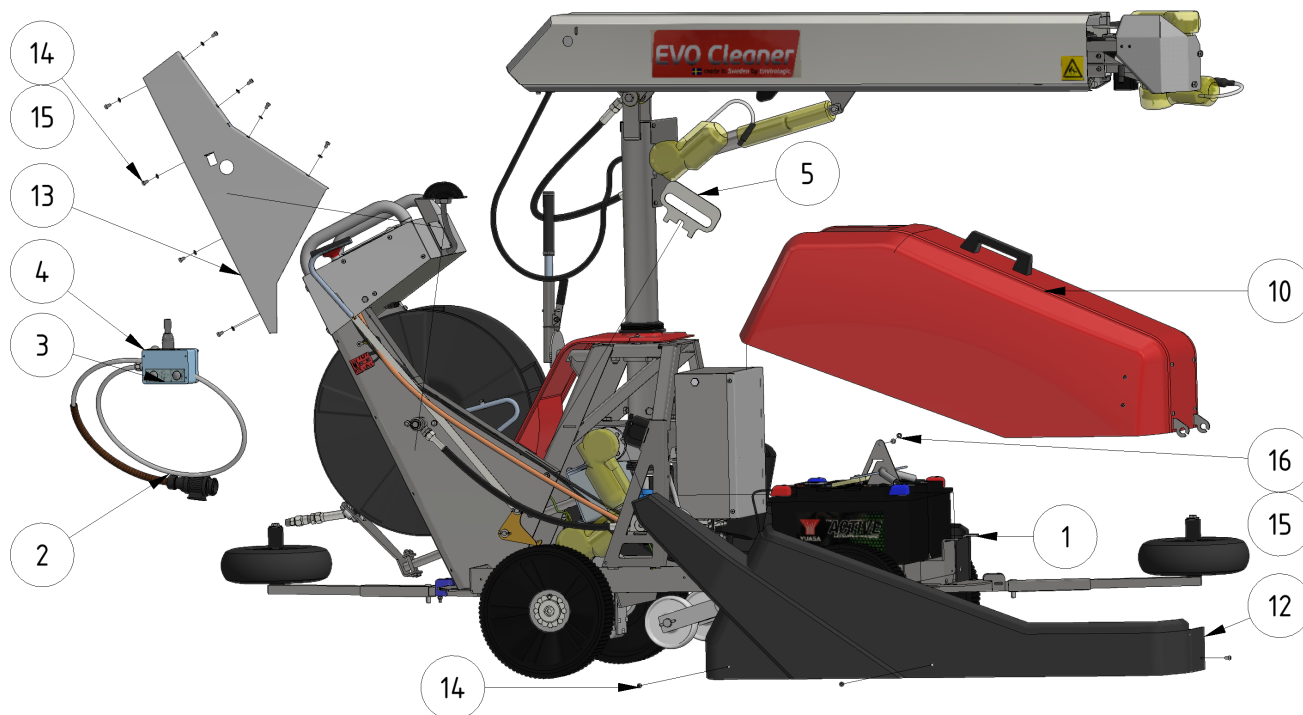

# Exploded views

Here you can find the exploded views of the robot, if you need a spare part for the robot just press on the links below and make your way to find what you need

## EVO Cleaner

**Shortcuts**

- [EVO Cleaner 1st level main assembly - 1109501](#)
- [EVO Cleaner 2nd level main assembly - 1109502](#)
- [EVO Cleaner 3rd level main assembly - 1109503](#)
- [Gearbox tower assembly - 1109524](#)
- [Drive axle assembly - 1109523](#)
- [Telescope assembly - 1109708](#)
- [Arm assembly - 1109710](#)
- [Junction box assembly - 1109529](#)
- [Hose reel drive unit - 1109515](#)

ITEM	DESCRIPTION	PART NUMBER	QTY
1	EVO Cleaner assembly 4	<a href="#">1109500</a>	1
2	Joystick	<a href="#">10020</a>	1
3, 4	Sign joystick	901144-05	1
5	Wheel tool	407033	1
6	Water strainer/filter	<a href="#">1105006</a>	1
7	Rotary nozzle	<a href="#">901112</a>	1
8	Tredo washer 1/4 stainless	961041RF	1
9	Adapter 12 - 1/4"	961021RF	1
10	Hood	<a href="#">1109514</a>	1
11	Left cover	1409234	1
12	Right cover	1409235	1
13	Right lid	1109217	1
14	Screw M6 x 10	941007	16

## Accessories

ITEM	DESCRIPTION	PART NUMBER
1	Marker, S shape	32030
2	Marker, S shape, short	32026
3	Marker, U shape	32040
4	Flex-wheel 35 mm	977031
5	Marker bracket	30000
6	Tube-clamp 35 mm	30010
7	Clamp	30021
10	Double nozzle / Shift-head valve 	<a href="#">1101201</a>
11	Corner wheels	1109551
12	Guidance wheel, 400 mm	979201
13	Guidance wheel, high	1101126
	AGM battery	909244