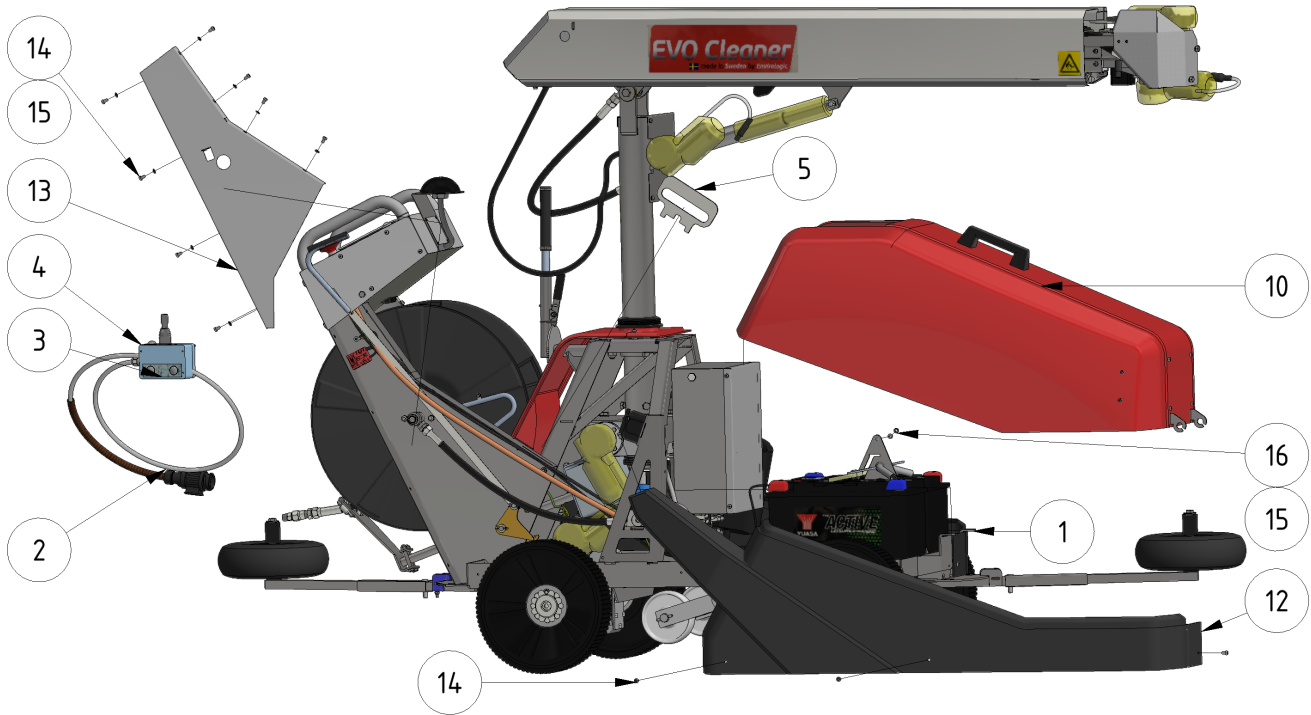

# Exploded views

Here you can find the exploded views of the robot, if you need a spare part for the robot just press on the links below and make your way to find what you need

## EVO Cleaner

**Shortcuts**

- [EVO Cleaner 1st level main assembly - 1109501](#)
- [EVO Cleaner 2nd level main assembly - 1109502](#)
- [EVO Cleaner 3rd level main assembly - 1109503](#)
- [Gearbox tower assembly - 1109524](#)
- [Drive axle assembly - 1109523](#)
- [Telescope assembly - 1109708](#)
- [Arm assembly - 1109710](#)
- [Junction box assembly - 1109529](#)
- [Hose reel drive unit - 1109515](#)

ITEM	DESCRIPTION	PART NUMBER	QTY
1	EVO Cleaner assembly 4	<a href="#">1109500</a>	1
2	Joystick	<a href="#">10020</a>	1
3, 4	Sign joystick	901144-05	1
5	Wheel tool	407033	1
6	Water strainer/filter	<a href="#">1105006</a>	1
7	Rotary nozzle	<a href="#">901112</a>	1
8	Tredo washer 1/4 stainless	961041RF	1
9	Adapter 12 - 1/4"	961021RF	1
10	Hood	<a href="#">1109514</a>	1
11	Left cover	1409234	1
12	Right cover	1409235	1
13	Right lid	1109217	1
14	Screw M6 x 10	941007	16

## Accessories

ITEM	DESCRIPTION	PART NUMBER
1	Marker, S shape	32030
2	Marker, S shape, short	32026
3	Marker, U shape	32040
4	Flex-wheel 35 mm	977031
5	Marker bracket	30000
6	Tube-clamp 35 mm	30010
7	Clamp	30021
10	Double nozzle / Shift-head valve	 1101201
11	Corner wheels	1109551
12	Guidance wheel, 400 mm	979201
13	Guidance wheel, high	1101126
	AGM battery	909244