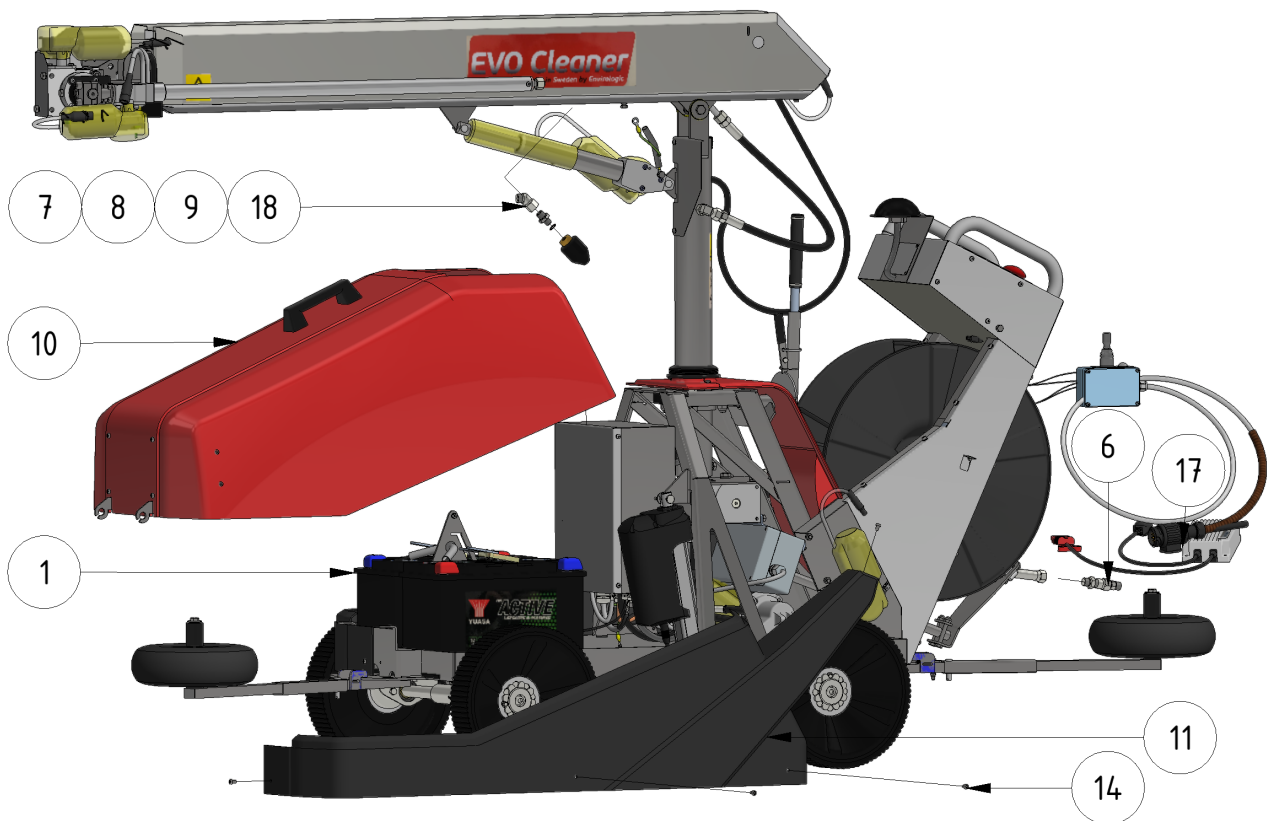

# Exploded views

Here you can find the exploded views of the robot, if you need a spare part for the robot just press on the links below and make your way to find what you need

## EVO Cleaner

**Shortcuts**

- [EVO Cleaner 1st level main assembly - 1109501](#)
- [EVO Cleaner 2nd level main assembly - 1109502](#)
- [EVO Cleaner 3rd level main assembly - 1109503](#)
- [Gearbox tower assembly - 1109524](#)
- [Drive axle assembly - 1109523](#)
- [Telescope assembly - 1109708](#)
- [Arm assembly - 1109710](#)
- [Junction box assembly - 1109529](#)
- [Hose reel drive unit - 1109515](#)

ITEM	DESCRIPTION	PART NUMBER	QTY
1	EVO Cleaner assembly 4	<a href="#">+ 1109500</a>	1
2	Joystick	<a href="#">+ 10020</a>	1
3, 4	Sign joystick	901144-05	1
5	Wheel tool	407033	1
6	Water strainer/filter	<a href="#">+ 1105006</a>	1
7	Rotary nozzle	<a href="#">+ 901112</a>	1
8	Tredo washer 1/4 stainless	961041RF	1
9	Adapter 12 - 1/4"	961021RF	1
10	Hood	<a href="#">+ 1109514</a>	1
11	Left cover	1409234	1
12	Right cover	1409235	1
13	Right lid	1109217	1
14	Screw M6 x 10	941007	16