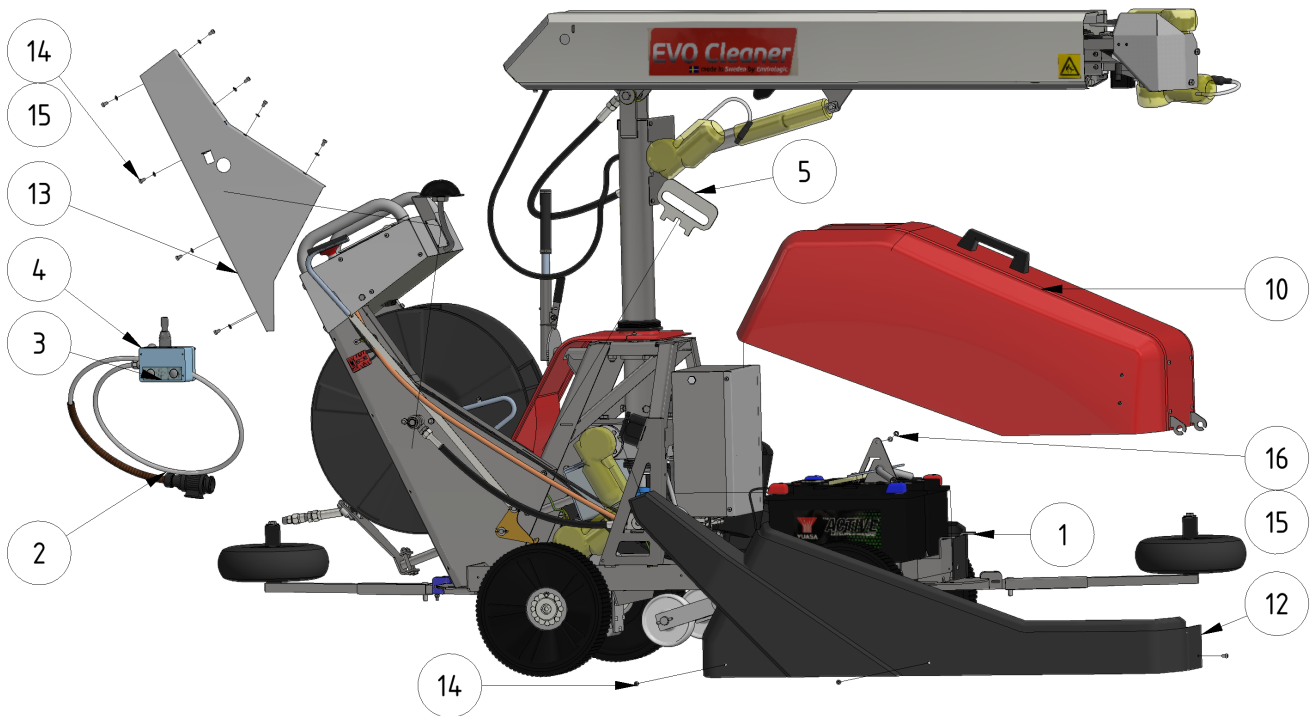

Exploded views

Here you can find the exploded views of the robot, if you need a spare part for the robot just press on the links below and make your way to find what you need

EVO Cleaner

Shortcuts

- [EVO Cleaner 1st level main assembly - 1109501](#)
- [EVO Cleaner 2nd level main assembly - 1109502](#)
- [EVO Cleaner 3rd level main assembly - 1109503](#)
- [Gearbox tower assembly - 1109524](#)
- [Drive axle assembly - 1109523](#)
- [Telescope assembly - 1109708](#)
- [Arm assembly - 1109710](#)
- [Junction box assembly - 1109529](#)
- [Hose reel drive unit - 1109515](#)

ITEM	DESCRIPTION	PART NUMBER	QTY
1	EVO Cleaner assembly 4	+ 1109500	1
2	Joystick	+ 10020	1
3, 4	Sign joystick	901144-05	1
5	Wheel tool	407033	1
6	Water strainer/filter	+ 1105006	1
7	Rotary nozzle	+ 901112	1
8	Tredo washer 1/4 stainless	961041RF	1
9	Adapter 12 - 1/4"	961021RF	1
10	Hood	+ 1109514	1
11	Left cover	1409234	1
12	Right cover	1409235	1
13	Right lid	1109217	1
14	Screw M6 x 10	941007	16

ITEM	DESCRIPTION	PART NUMBER	QTY
15	Spring Washer M6	941045	9
16	Nut M6	941002	1
17	Charger 24/12 230V	 10051 compl	1
18	Angle 135° stainless	961045RF	1

Accessories

ITEM	DESCRIPTION	PART NUMBER
1	Marker, S shape	32030
2	Marker, S shape, short	32026
3	Marker, U shape	32040
4	Flex-wheel 35 mm	977031
5	Marker bracket	30000
6	Tube-clamp 35 mm	30010
7	Clamp	30021
10	Double nozzle / Shift-head valve	1101201
11	Corner wheels	1109551
12	Guidance wheel, 400 mm	979201
13	Guidance wheel, high	1101126
	AGM battery	909244