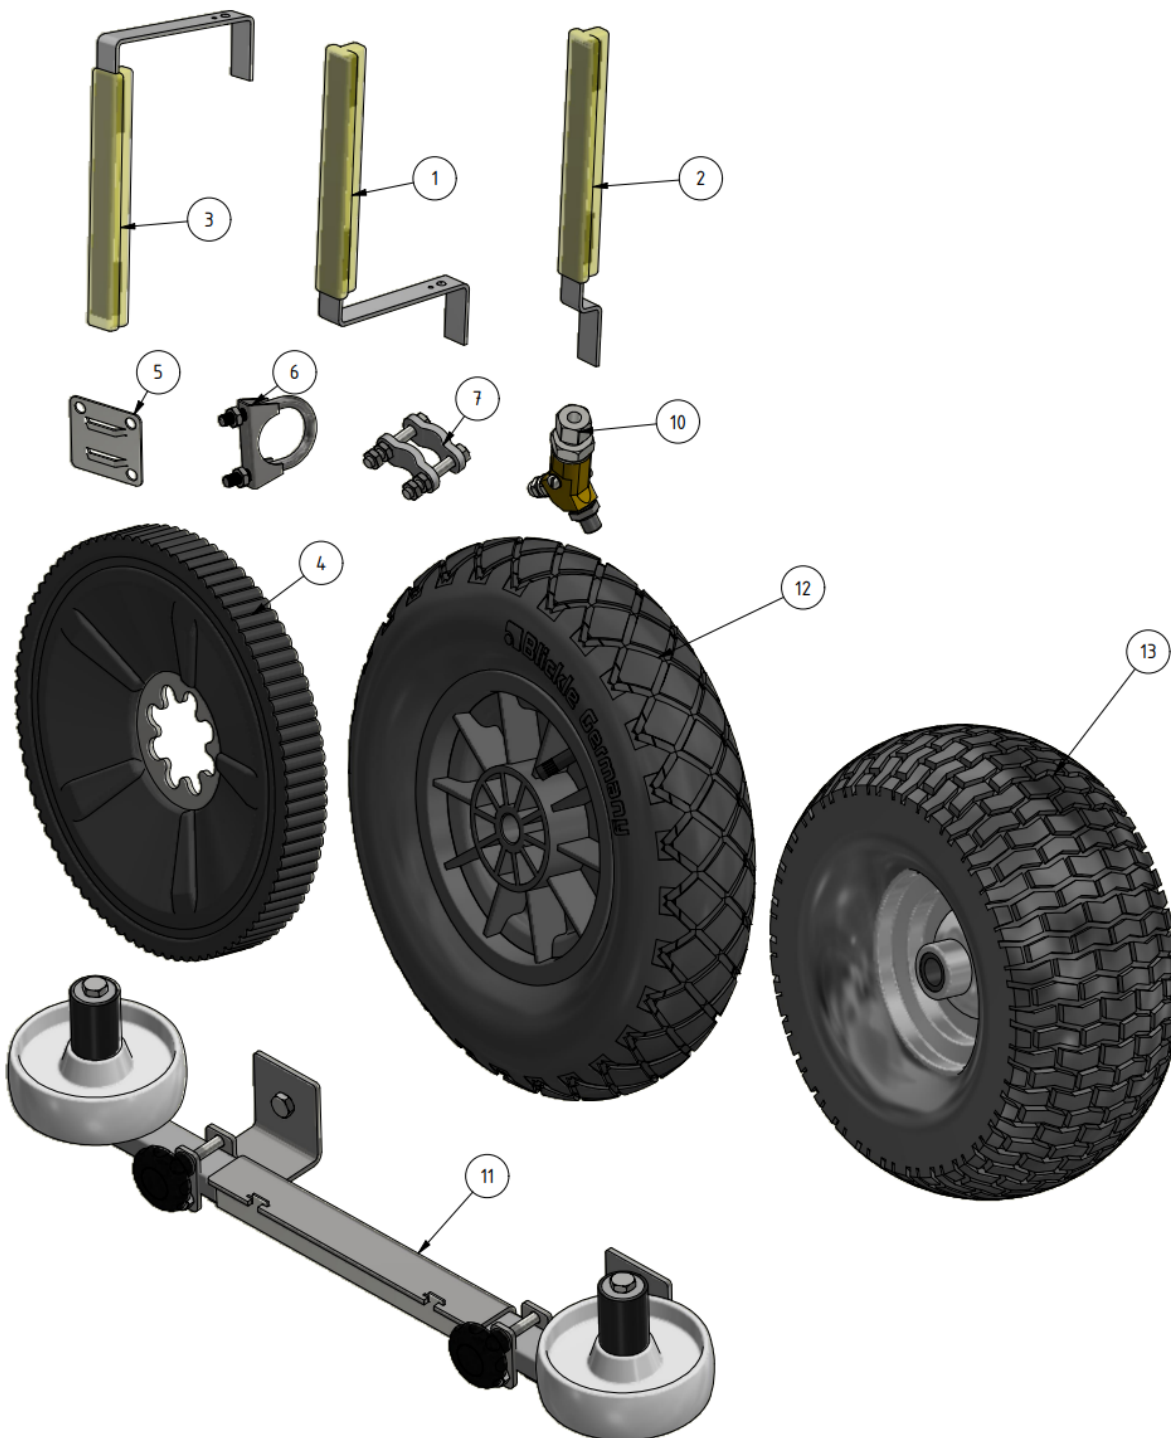

## EVO Cleaner

**Shortcuts**

- [EVO Cleaner 1st level main assembly - 1109501](#)
- [EVO Cleaner 2nd level main assembly - 1109502](#)
- [EVO Cleaner 3rd level main assembly - 1109503](#)
- [Gearbox tower assembly - 1109524](#)
- [Drive axle assembly - 1109523](#)
- [Telescope assembly - 1109708](#)
- [Arm assembly - 1109710](#)
- [Junction box assembly - 1109529](#)
- [Hose reel drive unit - 1109515](#)

ITEM	DESCRIPTION	PART NUMBER	QTY
1	EVO Cleaner assembly 4	<a href="#">+ 1109500</a>	1
2	Joystick	<a href="#">+ 10020</a>	1
3, 4	Sign joystick	901144-05	1
5	Wheel tool	407033	1
6	Water strainer/filter	<a href="#">+ 1105006</a>	1
7	Rotary nozzle	<a href="#">+ 901112</a>	1
8	Tredo washer 1/4 stainless	961041RF	1
9	Adapter 12 - 1/4"	961021RF	1
10	Hood	<a href="#">+ 1109514</a>	1
11	Left cover	1409234	1
12	Right cover	1409235	1
13	Right lid	1109217	1
14	Screw M6 x 10	941007	16

ITEM	DESCRIPTION	PART NUMBER	QTY
15	Spring Washer M6	941045	9
16	Nut M6	941002	1
17	Charger 24/12 230V	 10051 compl	1
18	Angle 135° stainless	961045RF	1

## Accessories

ITEM	DESCRIPTION	PART NUMBER
1	Marker, S shape	32030
2	Marker, S shape, short	32026
3	Marker, U shape	32040
4	Flex-wheel 35 mm	977031
5	Marker bracket	30000
6	Tube-clamp 35 mm	30010
7	Clamp	30021
10	<a href="#">Double nozzle / Shift-head valve</a>	1101201
11	Corner wheels	1109551
12	Guidance wheel, 400 mm	979201
13	Guidance wheel, high	1101126
	AGM battery	909244