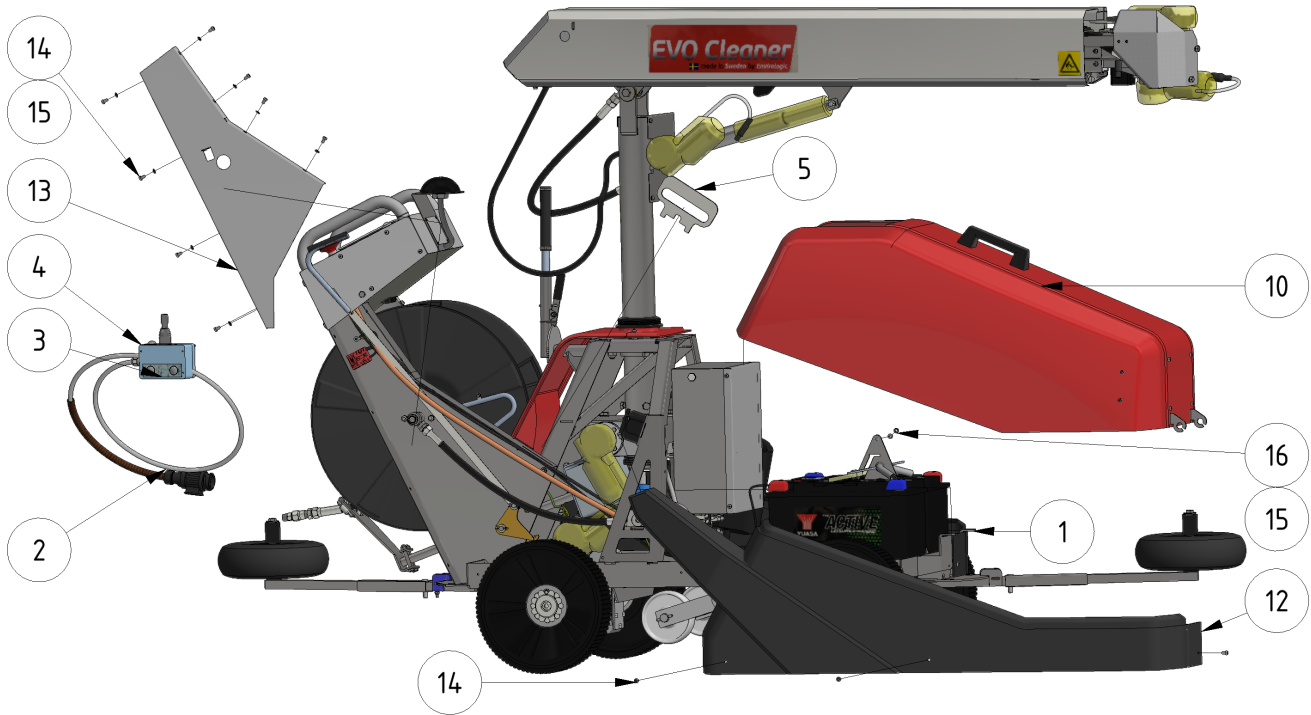

# Exploded views

Here you can find the exploded views of the robot, if you need a spare part for the robot just press on the links below and make your way to find what you need

## EVO Cleaner

**Shortcuts**

- [EVO Cleaner 1st level main assembly - 1109501](#)
- [EVO Cleaner 2nd level main assembly - 1109502](#)
- [EVO Cleaner 3rd level main assembly - 1109503](#)
- [Gearbox tower assembly - 1109524](#)
- [Drive axle assembly - 1109523](#)
- [Telescope assembly - 1109708](#)
- [Arm assembly - 1109710](#)
- [Junction box assembly - 1109529](#)
- [Hose reel drive unit - 1109515](#)

ITEM	DESCRIPTION	PART NUMBER	QTY
1	EVO Cleaner assembly 4	<a href="#">+ 1109500</a>	1
2	Joystick	<a href="#">+ 10020</a>	1
3, 4	Sign joystick	901144-05	1
5	Wheel tool	407033	1
6	Water strainer/filter	<a href="#">+ 1105006</a>	1
7	Rotary nozzle	<a href="#">+ 901112</a>	1
8	Tredo washer 1/4 stainless	961041RF	1
9	Adapter 12 - 1/4"	961021RF	1
10	Hood	<a href="#">+ 1109514</a>	1
11	Left cover	1409234	1
12	Right cover	1409235	1
13	Right lid	1109217	1
14	Screw M6 x 10	941007	16

## Accessories

ITEM	DESCRIPTION	PART NUMBER
1	Marker, S shape	32030
2	Marker, S shape, short	32026
3	Marker, U shape	32040
4	Flex-wheel 35 mm	977031
5	Marker bracket	30000
6	Tube-clamp 35 mm	30010
7	Clamp	30021
10	<a href="#">Double nozzle / Shift-head valve</a>	1101201
11	Corner wheels	1109551
12	Guidance wheel, 400 mm	979201
13	Guidance wheel, high	1101126
	AGM battery	909244