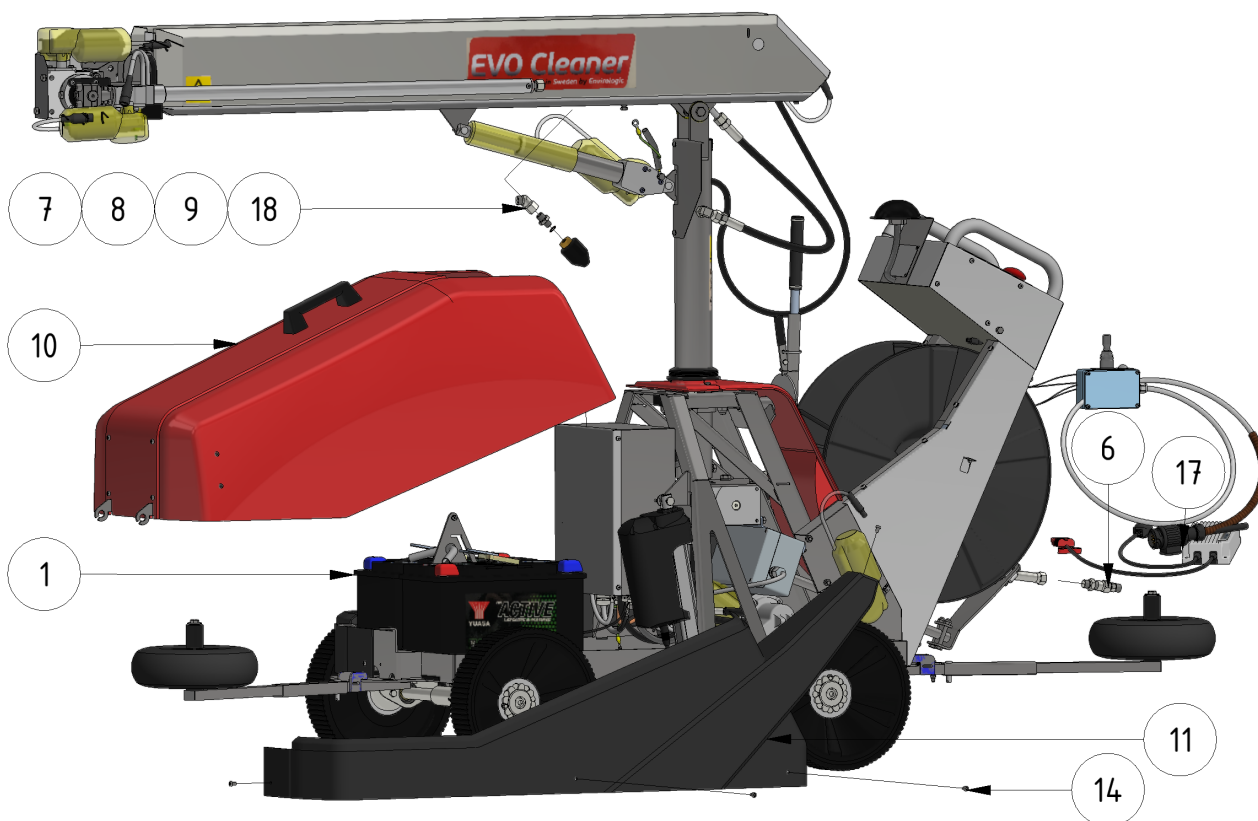

Exploded views

Here you can find the exploded views of the robot, if you need a spare part for the robot just press on the links below and make your way to find what you need

EVO Cleaner

Shortcuts

- [EVO Cleaner 1st level main assembly - 1109501](#)
- [EVO Cleaner 2nd level main assembly - 1109502](#)
- [EVO Cleaner 3rd level main assembly - 1109503](#)
- [Gearbox tower assembly - 1109524](#)
- [Drive axle assembly - 1109523](#)
- [Telescope assembly - 1109708](#)
- [Arm assembly - 1109710](#)
- [Junction box assembly - 1109529](#)
- [Hose reel drive unit - 1109515](#)

ITEM	DESCRIPTION	PART NUMBER	QTY
1	EVO Cleaner assembly 4	+ 1109500	1
2	Joystick	+ 10020	1
3, 4	Sign joystick	901144-05	1
5	Wheel tool	407033	1
6	Water strainer/filter	+ 1105006	1
7	Rotary nozzle	+ 901112	1
8	Tredo washer 1/4 stainless	961041RF	1
9	Adapter 12 - 1/4"	961021RF	1
10	Hood	+ 1109514	1
11	Left cover	1409234	1
12	Right cover	1409235	1
13	Right lid	1109217	1
14	Screw M6 x 10	941007	16

ITEM	DESCRIPTION	PART NUMBER	QTY
15	Spring Washer M6	941045	9
16	Nut M6	941002	1
17	Charger 24/12 230V	 10051 compl	1
18	Angle 135° stainless	961045RF	1

Accessories

ITEM	DESCRIPTION	PART NUMBER
1	Marker, S shape	32030
2	Marker, S shape, short	32026
3	Marker, U shape	32040
4	Flex-wheel 35 mm	977031
5	Marker bracket	30000
6	Tube-clamp 35 mm	30010
7	Clamp	30021
10	Double nozzle / Shift-head valve	1101201
11	Corner wheels	1109551
12	Guidance wheel, 400 mm	979201
13	Guidance wheel, high	1101126
	AGM battery	909244