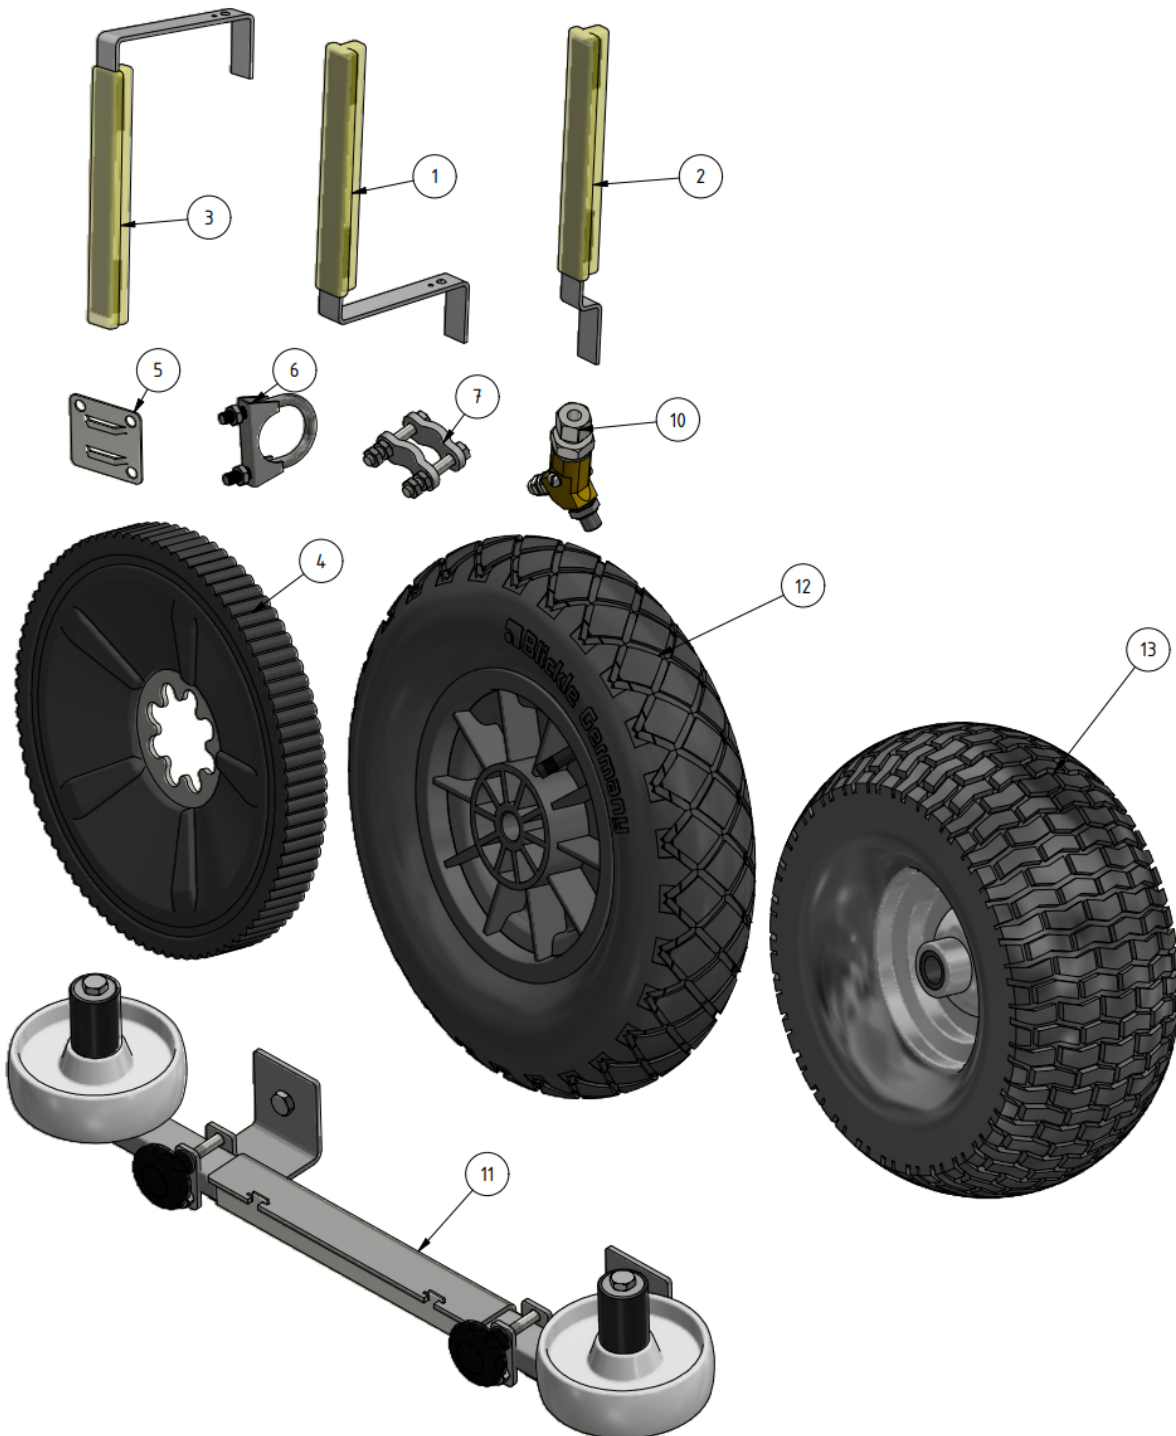

Exploded views

Here you can find the exploded views of the robot, if you need a spare part for the robot just press on the links below and make your way to find what you need

EVO Cleaner

Shortcuts

- [EVO Cleaner 1st level main assembly - 1109501](#)
- [EVO Cleaner 2nd level main assembly - 1109502](#)
- [EVO Cleaner 3rd level main assembly - 1109503](#)
- [Gearbox tower assembly - 1109524](#)
- [Drive axle assembly - 1109523](#)
- [Telescope assembly - 1109708](#)
- [Arm assembly - 1109710](#)
- [Junction box assembly - 1109529](#)
- [Hose reel drive unit - 1109515](#)

ITEM	DESCRIPTION	PART NUMBER	QTY
1	EVO Cleaner assembly 4	+ 1109500	1
2	Joystick	+ 10020	1
3, 4	Sign joystick	901144-05	1
5	Wheel tool	407033	1
6	Water strainer/filter	+ 1105006	1
7	Rotary nozzle	+ 901112	1
8	Tredo washer 1/4 stainless	961041RF	1
9	Adapter 12 - 1/4"	961021RF	1
10	Hood	+ 1109514	1
11	Left cover	1409234	1
12	Right cover	1409235	1
13	Right lid	1109217	1
14	Screw M6 x 10	941007	16

ITEM	DESCRIPTION	PART NUMBER	QTY
15	Spring Washer M6	941045	9
16	Nut M6	941002	1
17	Charger 24/12 230V	 10051 compl	1
18	Angle 135° stainless	961045RF	1

Accessories

ITEM	DESCRIPTION	PART NUMBER
1	Marker, S shape	32030
2	Marker, S shape, short	32026
3	Marker, U shape	32040
4	Flex-wheel 35 mm	977031
5	Marker bracket	30000
6	Tube-clamp 35 mm	30010
7	Clamp	30021
10	Double nozzle / Shift-head valve	1101201
11	Corner wheels	1109551
12	Guidance wheel, 400 mm	979201
13	Guidance wheel, high	1101126
	AGM battery	909244