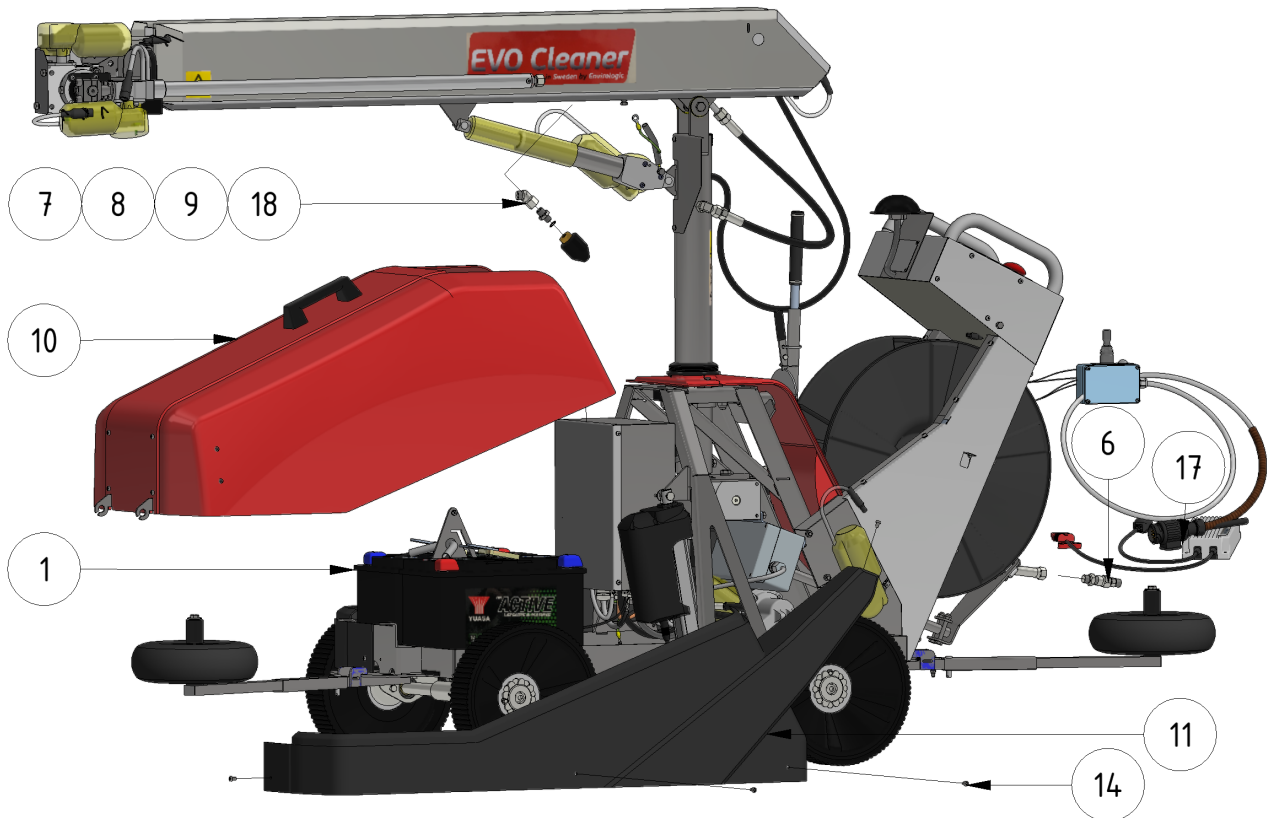

Exploded views

Here you can find the exploded views of the robot, if you need a spare part for the robot just press on the links below and make your way to find what you need

EVO Cleaner

Shortcuts

- [EVO Cleaner 1st level main assembly - 1109501](#)
- [EVO Cleaner 2nd level main assembly - 1109502](#)
- [EVO Cleaner 3rd level main assembly - 1109503](#)
- [Gearbox tower assembly - 1109524](#)
- [Drive axle assembly - 1109523](#)
- [Telescope assembly - 1109708](#)
- [Arm assembly - 1109710](#)
- [Junction box assembly - 1109529](#)
- [Hose reel drive unit - 1109515](#)
- [Hose strainer/filter - 1105006](#)

ITEM	DESCRIPTION	PART NUMBER	QTY
1	EVO Cleaner assembly 4	+ 1109500	1
2	Joystick	+ 10020	1
3, 4	Sign joystick	901144-05	1
5	Wheel tool	407033	1
6	Water strainer/filter	+ 1105006	1
7	Rotary nozzle	+ 901112	1
8	Tredo washer 1/4 stainless	961041RF	1
9	Adapter 12 - 1/4"	961021RF	1
10	Hood	+ 1109514	1
11	Left cover	1409234	1

Accessories

ITEM	DESCRIPTION	PART NUMBER
1	Marker, S shape	32030
2	Marker, S shape, short	32026
3	Marker, U shape	32040
4	Flex-wheel 35 mm	977031
5	Marker bracket	30000
6	Tube-clamp 35 mm	30010
7	Clamp	30021
10	Double nozzle / Shift-head valve	1101201
11	Corner wheels	1109551