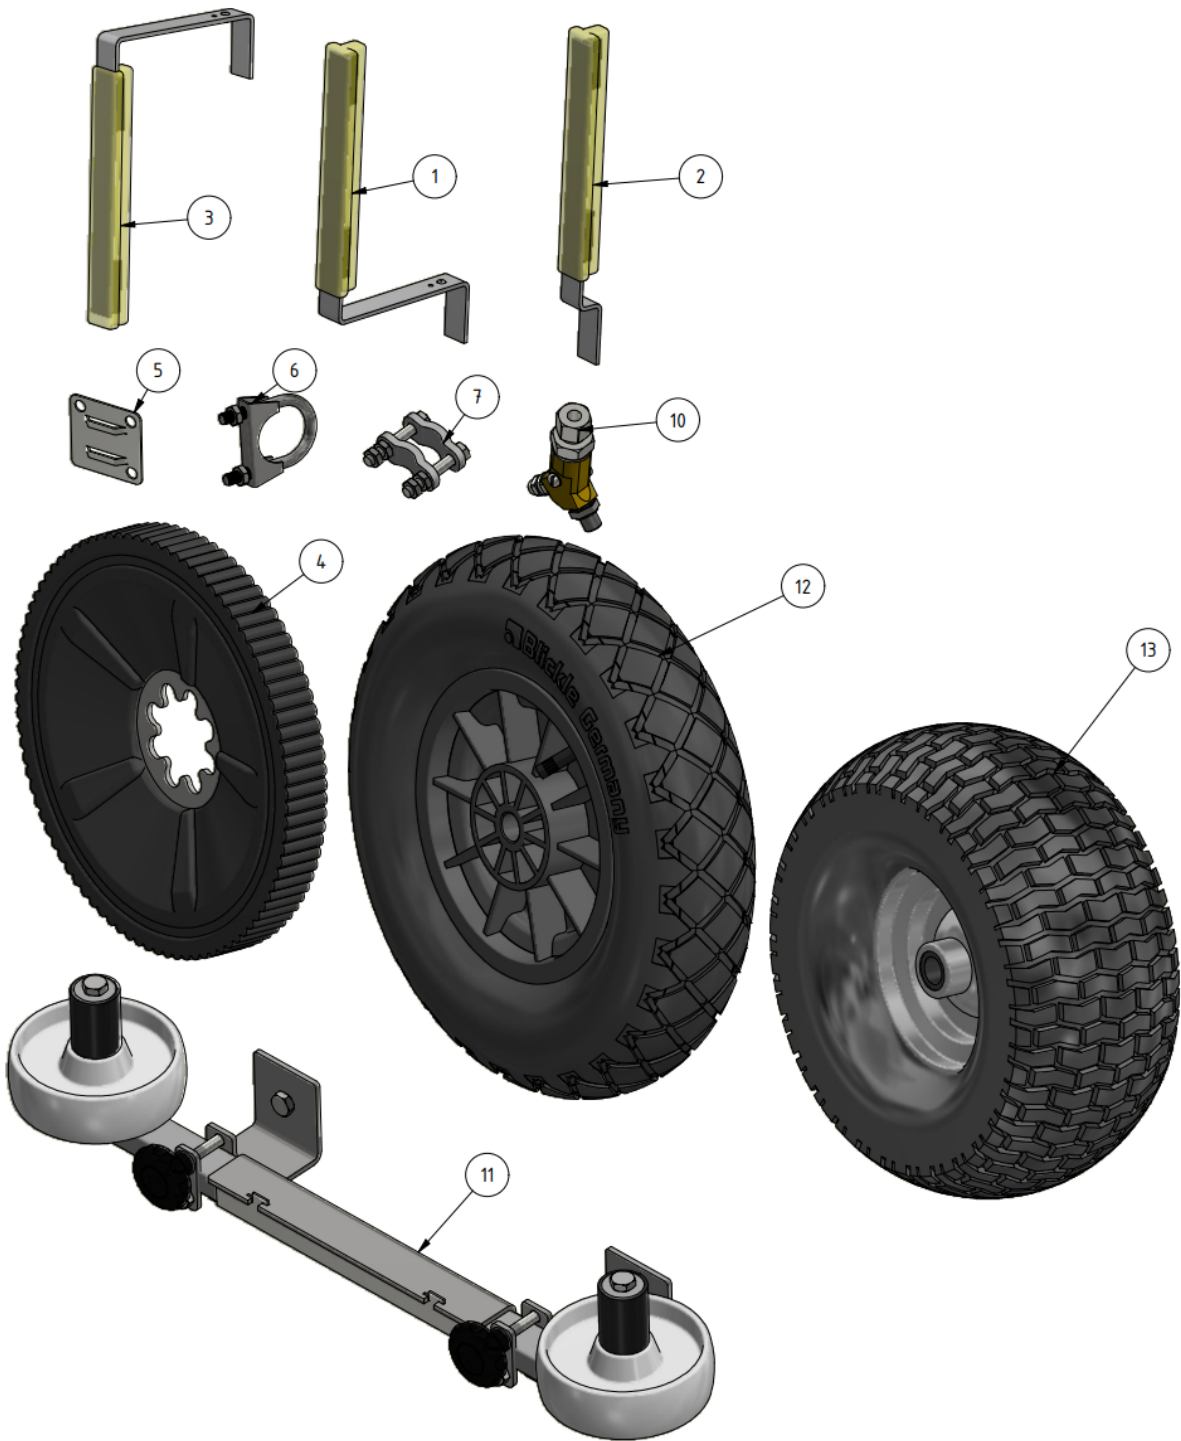

Exploded views

Here you can find the exploded views of the robot, if you need a spare part for the robot just press on the links below and make your way to find what you need

EVO Cleaner

Shortcuts

- [EVO Cleaner 1st level main assembly - 1109501](#)
- [EVO Cleaner 2nd level main assembly - 1109502](#)
- [EVO Cleaner 3rd level main assembly - 1109503](#)
- [Gearbox tower assembly - 1109524](#)
- [Drive axle assembly - 1109523](#)
- [Telescope assembly - 1109708](#)
- [Arm assembly - 1109710](#)
- [Junction box assembly - 1109529](#)
- [Hose reel drive unit - 1109515](#)
- [Hose strainer/filter - 1105006](#)

ITEM	DESCRIPTION	PART NUMBER	QTY
1	EVO Cleaner assembly 4	+ 1109500	1
2	Joystick	+ 10020	1
3, 4	Sign joystick	901144-05	1
5	Wheel tool	407033	1
6	Water strainer/filter	+ 1105006	1
7	Rotary nozzle	+ 901112	1
8	Tredo washer 1/4 stainless	961041RF	1
9	Adapter 12 - 1/4"	961021RF	1
10	Hood	+ 1109514	1
11	Left cover	1409234	1

ITEM	DESCRIPTION	PART NUMBER	QTY
12	Right cover	1409235	1
13	Right lid	1109217	1
14	Screw M6 x 10	941007	16
15	Spring Washer M6	941045	9
16	Nut M6	941002	1
17	Charger 24/12 230V	 10051 compl	1
18	Angle 135° stainless	961045RF	1

Accessories

ITEM	DESCRIPTION	PART NUMBER
1	Marker, S shape	32030
2	Marker, S shape, short	32026
3	Marker, U shape	32040
4	Flex-wheel 35 mm	977031
5	Marker bracket	30000
6	Tube-clamp 35 mm	30010
7	Clamp	30021
10	Double nozzle / Shift-head valve	1101201
11	Corner wheels	1109551