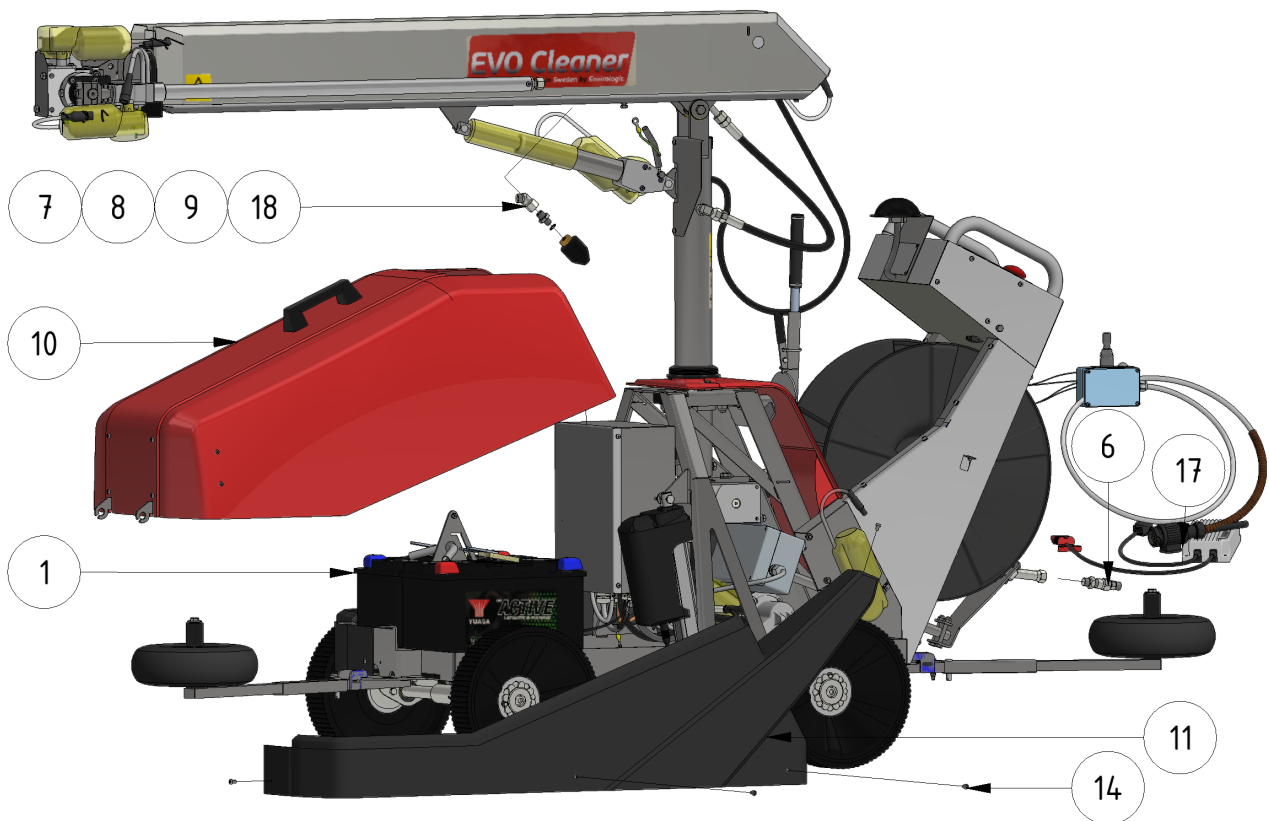

Exploded views

Here you can find the exploded views of the robot, if you need a spare part for the robot just press on the links below and make your way to find what you need

EVO Cleaner

Shortcuts

- [EVO Cleaner 1st level main assembly - 1109501](#)
- [EVO Cleaner 2nd level main assembly - 1109502](#)
- [EVO Cleaner 3rd level main assembly - 1109503](#)
- [Gearbox tower assembly - 1109524](#)
- [Drive axle assembly - 1109523](#)
- [Telescope assembly - 1109708](#)
- [Arm assembly - 1109710](#)
- [Junction box assembly - 1109529](#)
- [Hose reel drive unit - 1109515](#)
- [Hose strainer/filter - 1105006](#)

ITEM	DESCRIPTION	PART NUMBER	QTY
1	EVO Cleaner assembly 4	+ 1109500	1
2	Joystick	+ 10020	1
3, 4	Sign joystick	901144-05	1
5	Wheel tool	407033	1
6	Water strainer/filter	+ 1105006	1
7	Rotary nozzle	+ 901112	1
8	Tredo washer 1/4 stainless	961041RF	1
9	Adapter 12 - 1/4"	961021RF	1
10	Hood	+ 1109514	1
11	Left cover	1409234	1

Accessories

ITEM	DESCRIPTION	PART NUMBER
1	Marker, S shape	32030
2	Marker, S shape, short	32026
3	Marker, U shape	32040
4	Flex-wheel 35 mm	977031
5	Marker bracket	30000
6	Tube-clamp 35 mm	30010
7	Clamp	30021
10	Double nozzle / Shift-head valve	1101201
11	Corner wheels	1109551