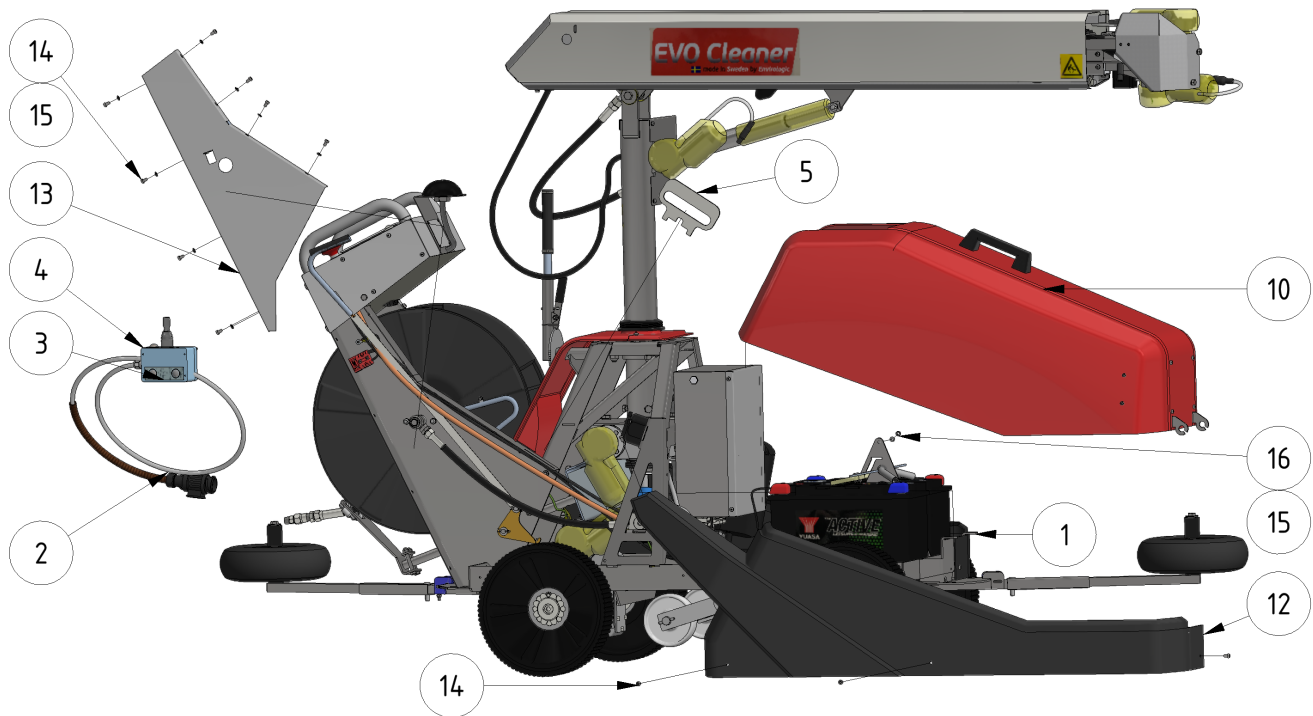

Exploded views

Here you can find the exploded views of the robot, if you need a spare part for the robot just press on the links below and make your way to find what you need

EVO Cleaner

Shortcuts

- [EVO Cleaner 1st level main assembly - 1109501](#)
- [EVO Cleaner 2nd level main assembly - 1109502](#)
- [EVO Cleaner 3rd level main assembly - 1109503](#)
- [Gearbox tower assembly - 1109524](#)
- [Drive axle assembly - 1109523](#)
- [Telescope assembly - 1109708](#)
- [Arm assembly - 1109710](#)
- [Junction box assembly - 1109529](#)
- [Hose reel drive unit - 1109515](#)
- [Hose strainer/filter - 1105006](#)

ITEM	DESCRIPTION	PART NUMBER	QTY
1	EVO Cleaner assembly 4	+ 1109500	1
2	Joystick	+ 10020	1
3, 4	Sign joystick	901144-05	1
5	Wheel tool	407033	1
6	Water strainer/filter	+ 1105006	1
7	Rotary nozzle	+ 901112	1
8	Tredo washer 1/4 stainless	961041RF	1
9	Adapter 12 - 1/4"	961021RF	1
10	Hood	+ 1109514	1
11	Left cover	1409234	1

ITEM	DESCRIPTION	PART NUMBER	QTY
12	Right cover	1409235	1
13	Right lid	1109217	1
14	Screw M6 x 10	941007	16
15	Spring Washer M6	941045	9
16	Nut M6	941002	1
17	Charger 24/12 230V	 10051 compl	1
18	Angle 135° stainless	961045RF	1

Accessories

ITEM	DESCRIPTION	PART NUMBER
1	Marker, S shape	32030
2	Marker, S shape, short	32026
3	Marker, U shape	32040
4	Flex-wheel 35 mm	977031
5	Marker bracket	30000
6	Tube-clamp 35 mm	30010
7	Clamp	30021
10	Double nozzle / Shift-head valve	1101201
11	Corner wheels	1109551