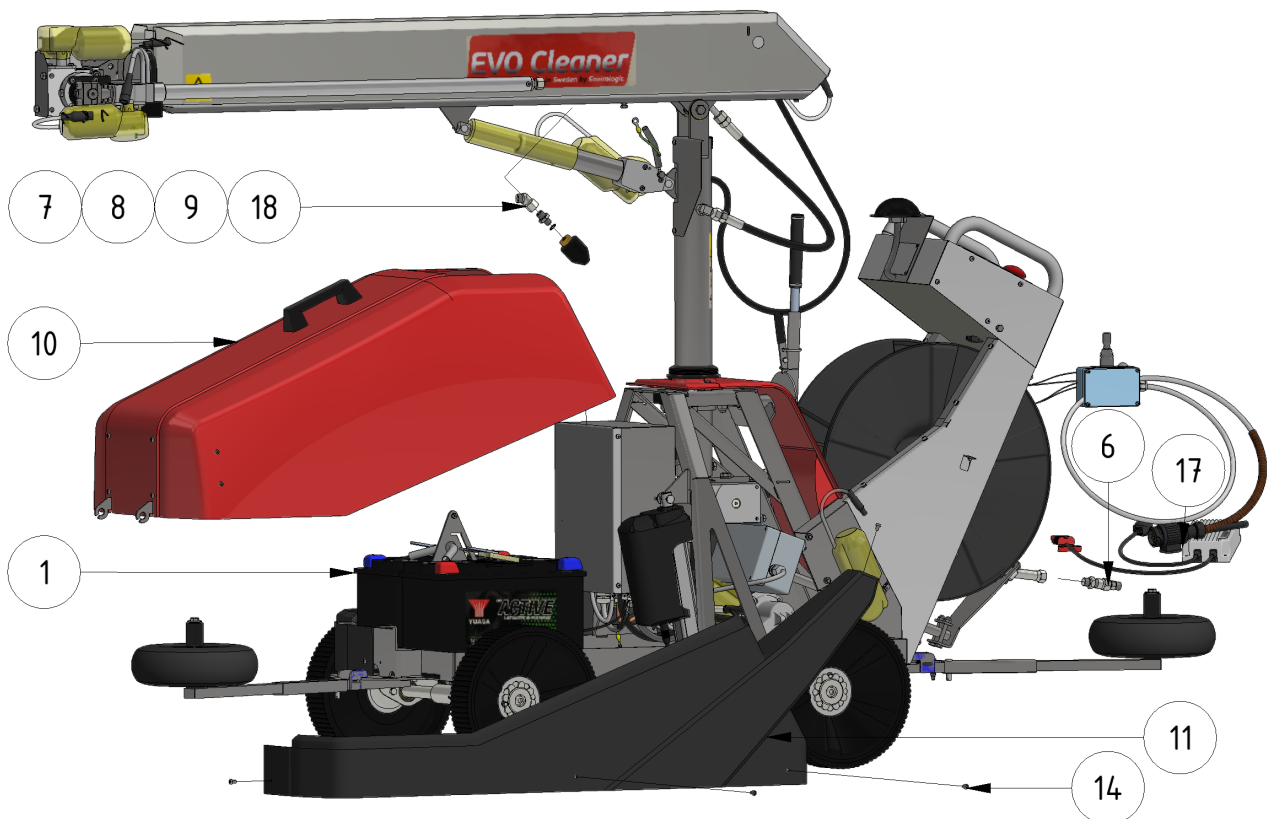

Exploded views

Here you can find the exploded views of the robot, if you need a spare part for the robot just press on the links below and make your way to find what you need

EVO Cleaner

Shortcuts

- [EVO Cleaner 1st level main assembly - 1109501](#)
- [EVO Cleaner 2nd level main assembly - 1109502](#)
- [EVO Cleaner 3rd level main assembly - 1109503](#)
- [Gearbox tower assembly - 1109524](#)
- [Drive axle assembly - 1109523](#)
- [Telescope assembly - 1109708](#)
- [Arm assembly - 1109710](#)
- [Junction box assembly - 1109529](#)
- [Hose reel drive unit - 1109515](#)
- [Hose strainer/filter - 1105006](#)

ITEM	DESCRIPTION	PART NUMBER	QTY
1	EVO Cleaner assembly 4	+ 1109500	1
2	Joystick	+ 10020	1
3, 4	Sign joystick	901144-05	1
5	Wheel tool	407033	1
6	Water strainer/filter	+ 1105006	1
7	Rotary nozzle	+ 901112	1
8	Tredo washer 1/4 stainless	961041RF	1
9	Adapter 12 - 1/4"	961021RF	1
10	Hood	+ 1109514	1
11	Left cover	1409234	1

Accessories

ITEM	DESCRIPTION	PART NUMBER
1	Marker, S shape	32030
2	Marker, S shape, short	32026
3	Marker, U shape	32040
4	Flex-wheel 35 mm	977031
5	Marker bracket	30000
6	Tube-clamp 35 mm	30010
7	Clamp	30021
10	Double nozzle / Shift-head valve	1101201
11	Corner wheels	1109551