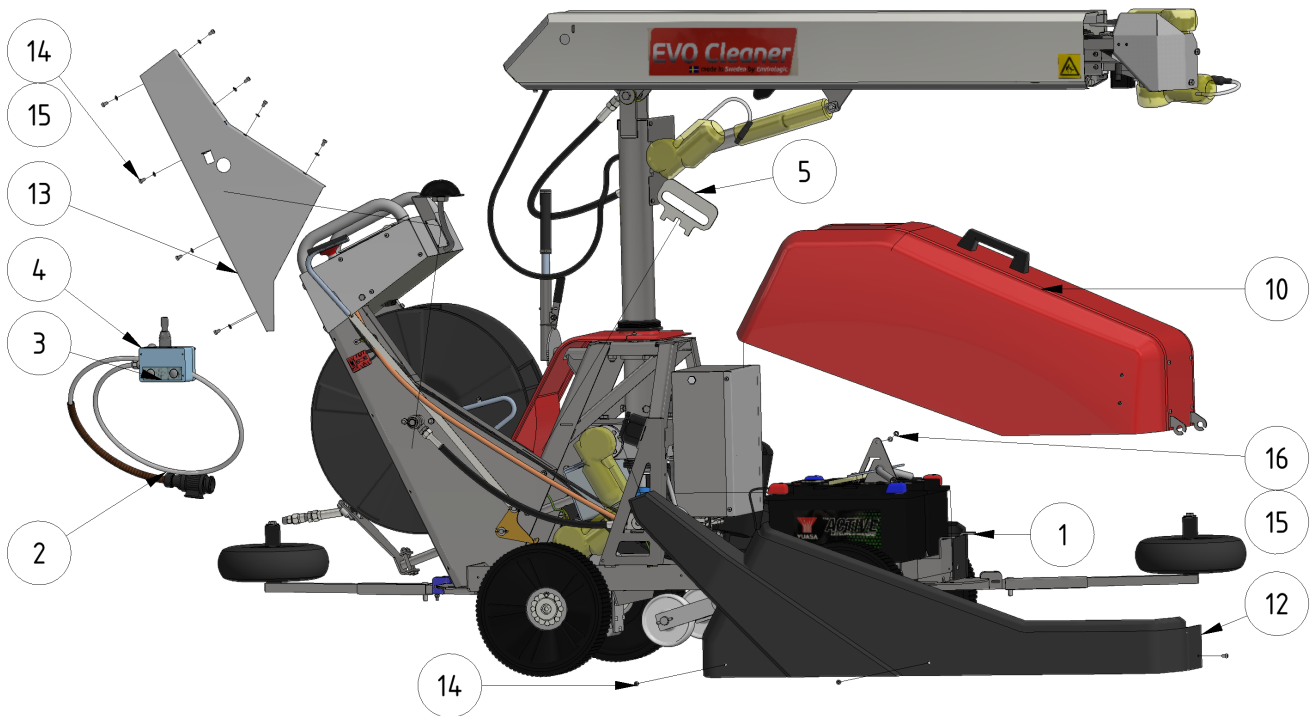

Exploded views

Here you can find the exploded views of the robot, if you need a spare part for the robot just press on the links below and make your way to find what you need

EVO Cleaner

Shortcuts

- [EVO Cleaner 1st level main assembly - 1109501](#)
- [EVO Cleaner 2nd level main assembly - 1109502](#)
- [EVO Cleaner 3rd level main assembly - 1109503](#)
- [Gearbox tower assembly - 1109524](#)
- [Drive axle assembly - 1109523](#)
- [Telescope assembly - 1109708](#)
- [Arm assembly - 1109710](#)
- [Junction box assembly - 1109529](#)
- [Hose reel drive unit - 1109515](#)
- [Hose strainer/filter - 1105006](#)

ITEM	DESCRIPTION	PART NUMBER	QTY
1	EVO Cleaner assembly 4	1109500	1
2	Joystick	10020	1
3, 4	Sign joystick	901144-05	1
5	Wheel tool	407033	1
6	Water strainer/filter	1105006	1
7	Rotary nozzle	901112	1
8	Tredo washer 1/4 stainless	961041RF	1
9	Adapter 12 - 1/4"	961021RF	1
10	Hood	1109514	1
11	Left cover	1409234	1

ITEM	DESCRIPTION	PART NUMBER	QTY
12	Right cover	1409235	1
13	Right lid	1109217	1
14	Screw M6 x 10	941007	16
15	Spring Washer M6	941045	9
16	Nut M6	941002	1
17	Charger 24/12 230V	 10051 compl	1
18	Angle 135° stainless	961045RF	1

Accessories

ITEM	DESCRIPTION	PART NUMBER
1	Marker, S shape	32030
2	Marker, S shape, short	32026
3	Marker, U shape	32040
4	Flex-wheel 35 mm	977031/977033
5	Marker bracket	30000
6	Tube-clamp 35 mm	30010
7	Clamp	30021
10	Double nozzle / Shift-head valve	1101201
11	Corner wheels	1109551