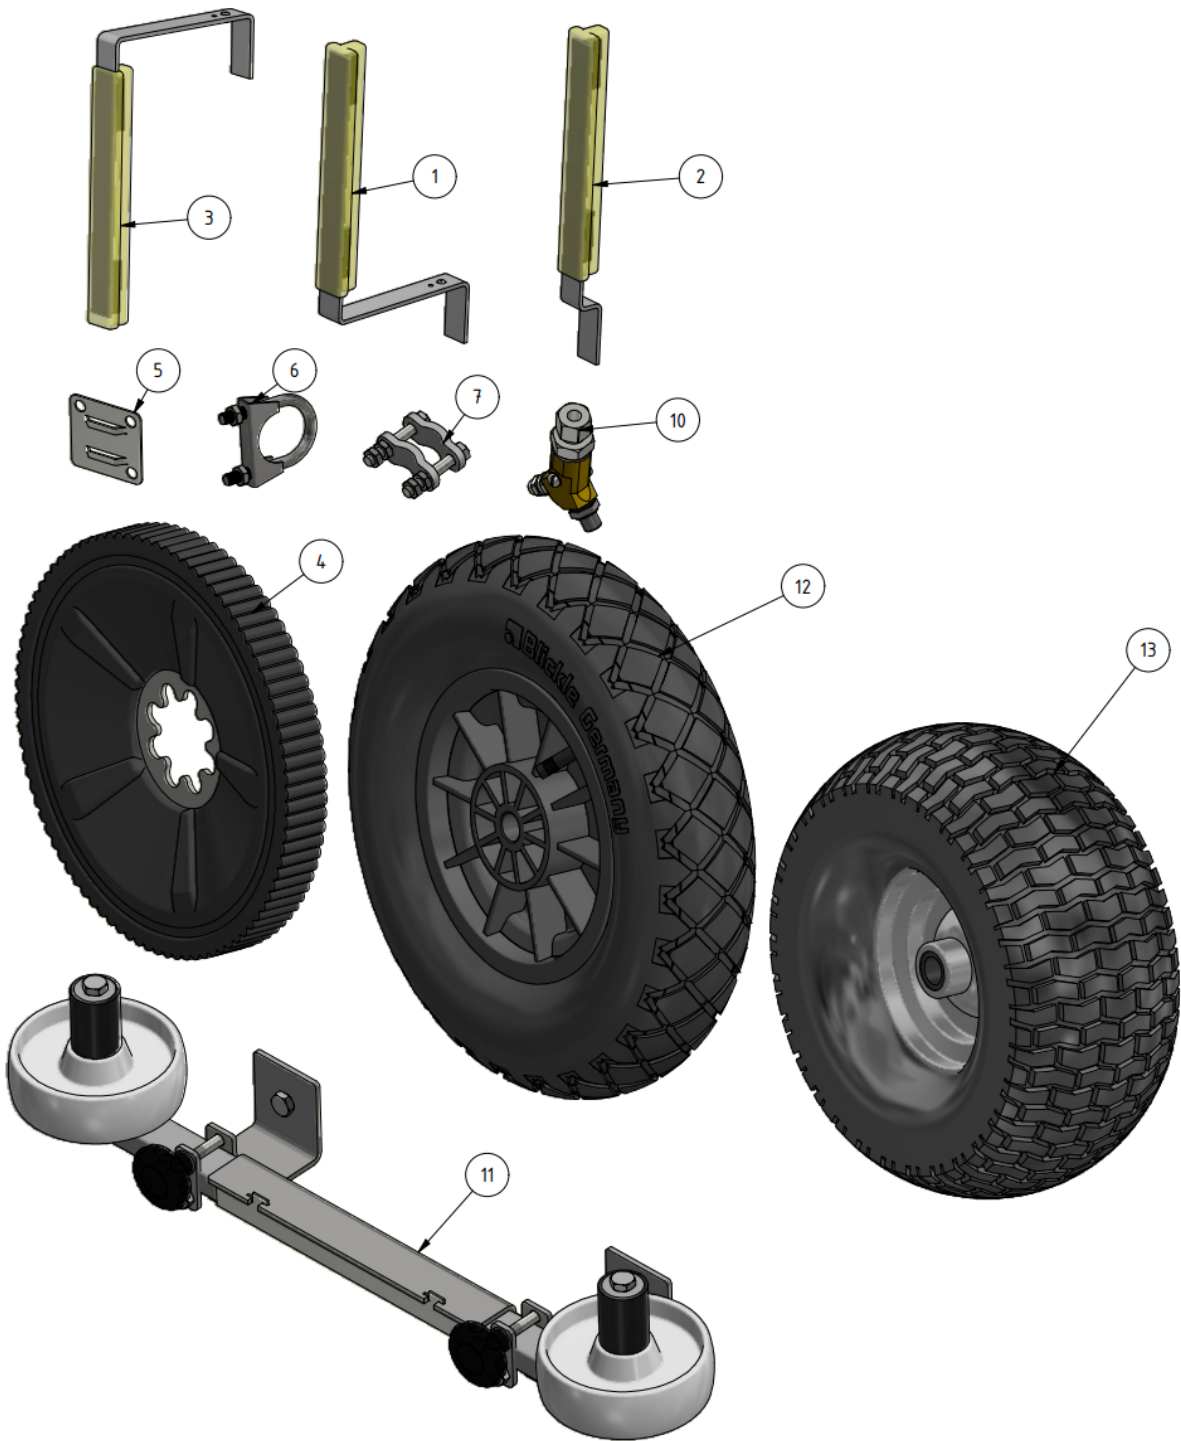

Exploded views

Here you can find the exploded views of the robot, if you need a spare part for the robot just press on the links below and make your way to find what you need

EVO Cleaner

Shortcuts

- [EVO Cleaner 1st level main assembly - 1109501](#)
- [EVO Cleaner 2nd level main assembly - 1109502](#)
- [EVO Cleaner 3rd level main assembly - 1109503](#)
- [Gearbox tower assembly - 1109524](#)
- [Drive axle assembly - 1109523](#)
- [Telescope assembly - 1109708](#)
- [Arm assembly - 1109710](#)
- [Junction box assembly - 1109529](#)
- [Hose reel drive unit - 1109515](#)
- [Hose strainer/filter - 1105006](#)

ITEM	DESCRIPTION	PART NUMBER	QTY
1	EVO Cleaner assembly 4	+ 1109500	1
2	Joystick	+ 10020	1
3, 4	Sign joystick	901144-05	1
5	Wheel tool	407033	1
6	Water strainer/filter	+ 1105006	1
7	Rotary nozzle	+ 901112	1
8	Tredo washer 1/4 stainless	961041RF	1
9	Adapter 12 - 1/4"	961021RF	1
10	Hood	+ 1109514	1
11	Left cover	1409234	1

ITEM	DESCRIPTION	PART NUMBER	QTY
12	Right cover	1409235	1
13	Right lid	1109217	1
14	Screw M6 x 10	941007	16
15	Spring Washer M6	941045	9
16	Nut M6	941002	1
17	Charger 24/12 230V	 10051 compl	1
18	Angle 135° stainless	961045RF	1

Accessories

ITEM	DESCRIPTION	PART NUMBER
1	Marker, S shape	32030
2	Marker, S shape, short	32026
3	Marker, U shape	32040
4	Flex-wheel 35 mm	977031/977033
5	Marker bracket	30000
6	Tube-clamp 35 mm	30010
7	Clamp	30021
10	Double nozzle / Shift-head valve	1101201
11	Corner wheels	1109551