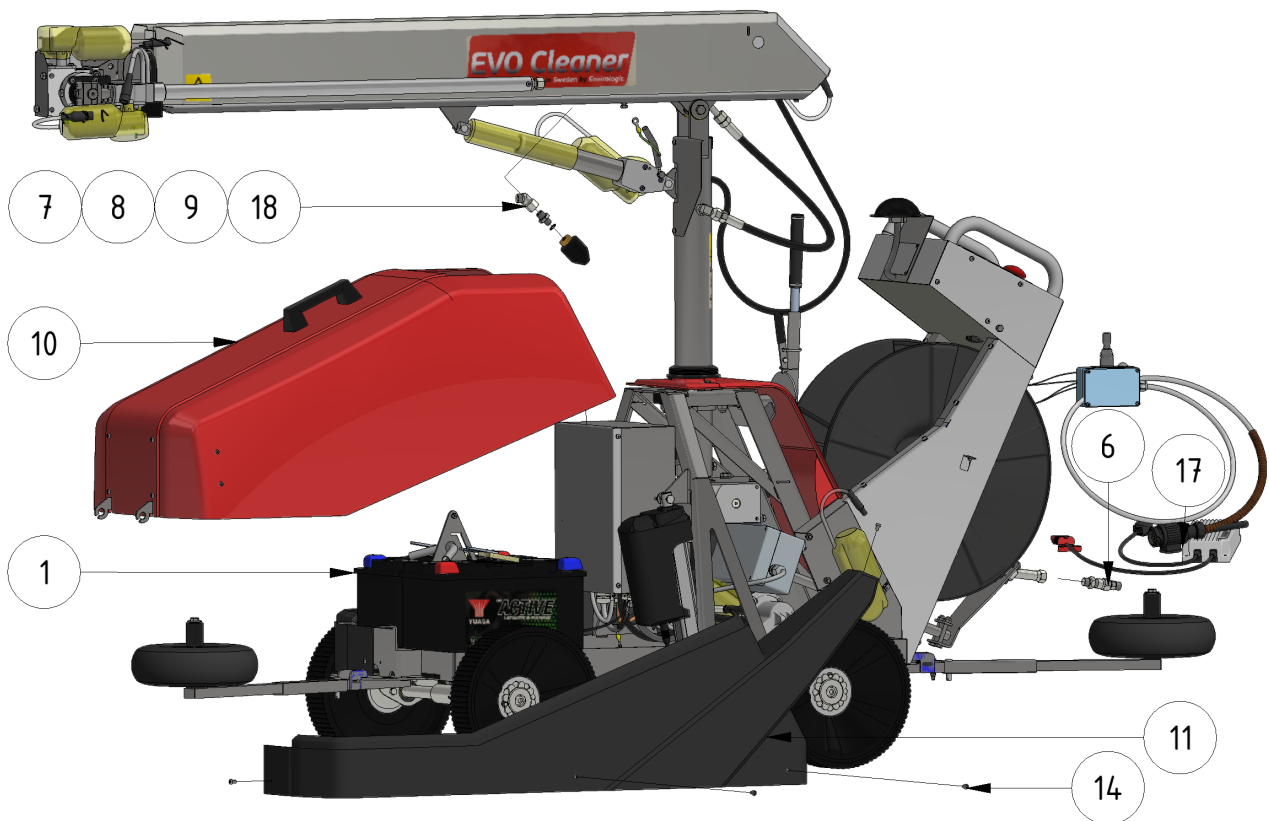

Exploded views

Here you can find the exploded views of the robot, if you need a spare part for the robot just press on the links below and make your way to find what you need

EVO Cleaner

Shortcuts

- [EVO Cleaner 1st level main assembly - 1109501](#)
- [EVO Cleaner 2nd level main assembly - 1109502](#)
- [EVO Cleaner 3rd level main assembly - 1109503](#)
- [Gearbox tower assembly - 1109524](#)
- [Drive axle assembly - 1109523](#)
- [Telescope assembly - 1109708](#)
- [Arm assembly - 1109710](#)
- [Junction box assembly - 1109529](#)
- [Hose reel drive unit - 1109515](#)
- [Hose strainer/filter - 1105006](#)

ITEM	DESCRIPTION	PART NUMBER	QTY
1	EVO Cleaner assembly 4	+ 1109500	1
2	Joystick	+ 10020	1
3, 4	Sign joystick	901144-05	1
5	Wheel tool	407033	1
6	Water strainer/filter	+ 1105006	1
7	Rotary nozzle	+ 901112	1
8	Tredo washer 1/4 stainless	961041RF	1
9	Adapter 12 - 1/4"	961021RF	1
10	Hood	+ 1109514	1
11	Left cover	1409234	1

Accessories

ITEM	DESCRIPTION	PART NUMBER
1	Marker, S shape	32030
2	Marker, S shape, short	32026
3	Marker, U shape	32040
4	Flex-wheel 35 mm	977031/977033
5	Marker bracket	30000
6	Tube-clamp 35 mm	30010
7	Clamp	30021
10	Double nozzle / Shift-head valve	1101201
11	Corner wheels	1109551