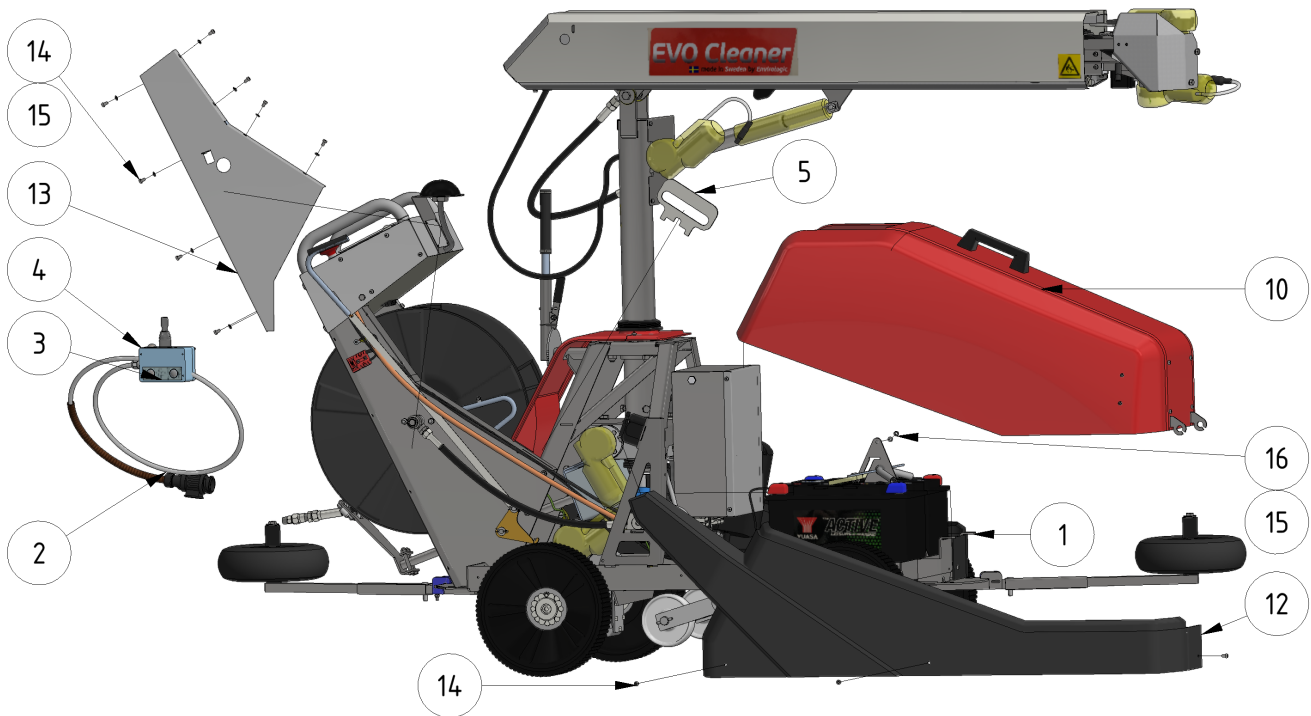

Exploded views

Here you can find the exploded views of the robot, if you need a spare part for the robot just press on the links below and make your way to find what you need

EVO Cleaner

Shortcuts

- [EVO Cleaner 1st level main assembly - 1109501](#)
- [EVO Cleaner 2nd level main assembly - 1109502](#)
- [EVO Cleaner 3rd level main assembly - 1109503](#)
- [Gearbox tower assembly - 1109524](#)
- [Drive axle assembly - 1109523](#)
- [Telescope assembly - 1109708](#)
- [Arm assembly - 1109710](#)
- [Junction box assembly - 1109529](#)
- [Hose reel drive unit - 1109515](#)
- [Hose strainer/filter - 1105006](#)

ITEM	DESCRIPTION	PART NUMBER	QTY
1	EVO Cleaner assembly 4	+ 1109500	1
2	Joystick	+ 10020	1
3, 4	Sign joystick	901144-05	1
5	Wheel tool	407033	1
6	Water strainer/filter	+ 1105006	1
7	Rotary nozzle	+ 901112	1
8	Tredo washer 1/4 stainless	961041RF	1
9	Adapter 12 - 1/4"	961021RF	1
10	Hood	+ 1109514	1
11	Left cover	1409234	1

ITEM	DESCRIPTION	PART NUMBER	QTY
12	Right cover	1409235	1
13	Right lid	1109217	1
14	Screw M6 x 10	941007	16
15	Spring Washer M6	941045	9
16	Nut M6	941002	1
17	Charger 24/12 230V	 10051 compl	1
18	Angle 135° stainless	961045RF	1

Accessories

ITEM	DESCRIPTION	PART NUMBER
1	Marker, S shape	32030
2	Marker, S shape, short	32026
3	Marker, U shape	32040
4	Flex-wheel 35 mm	977031/977033
5	Marker bracket	30000
6	Tube-clamp 35 mm	30010
7	Clamp	30021
10	Double nozzle / Shift-head valve	1101201
11	Corner wheels	1109551