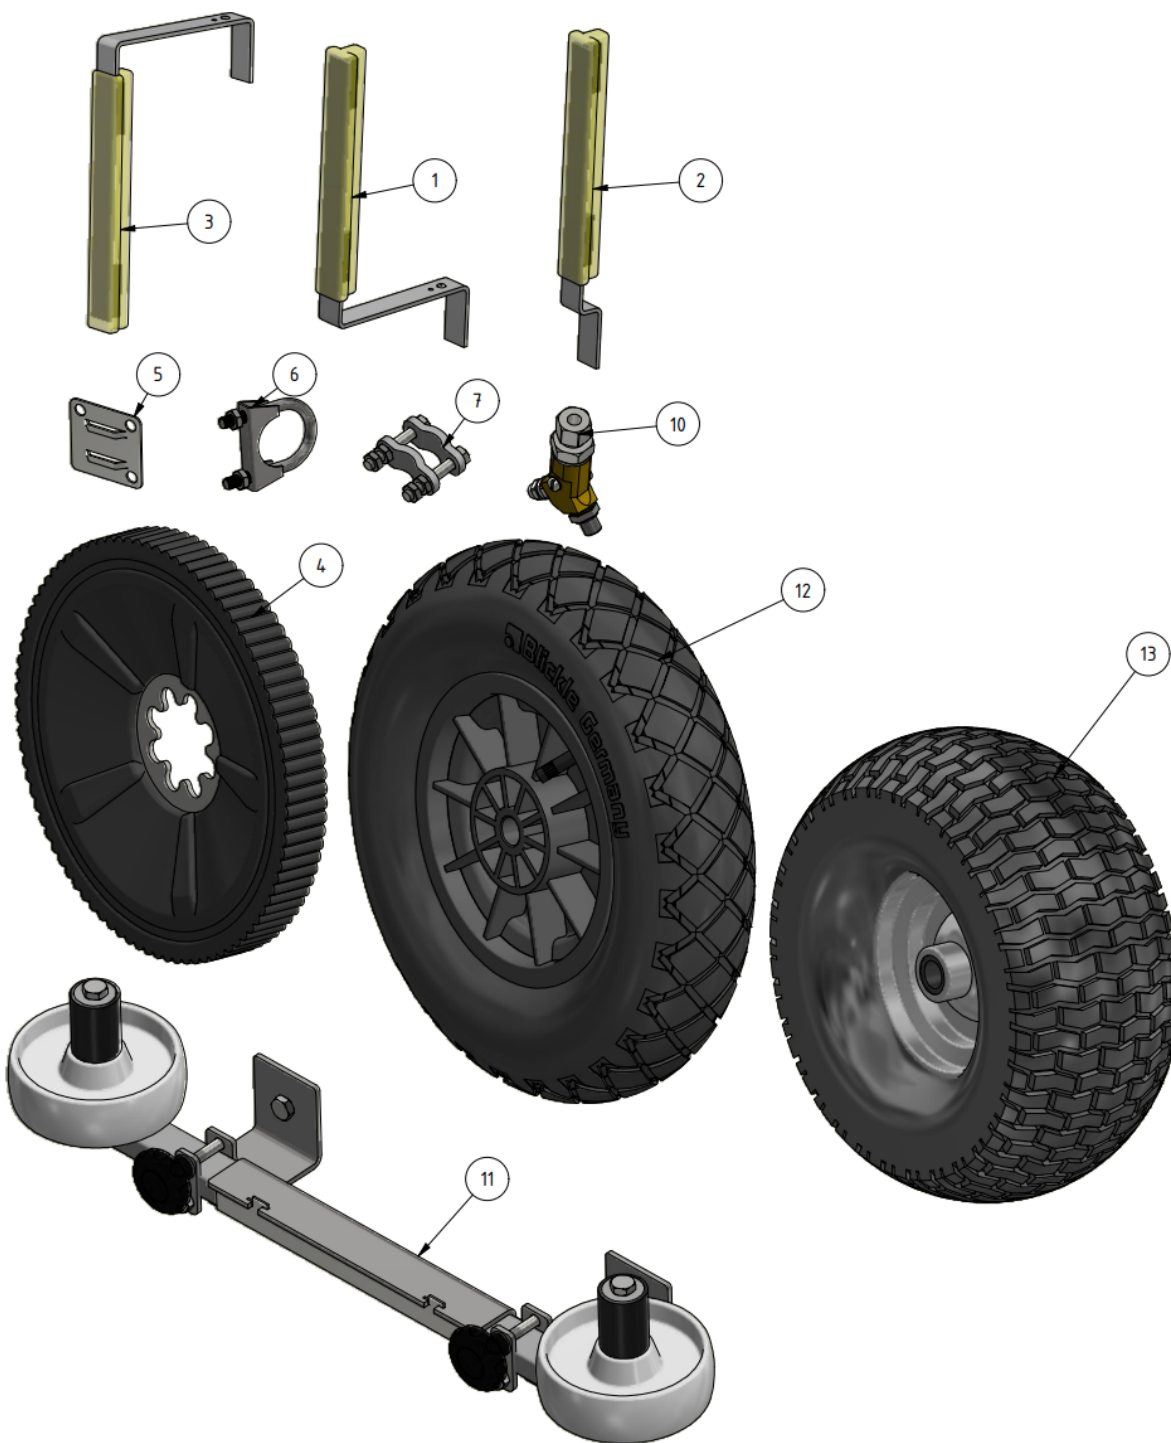

Exploded views

Here you can find the exploded views of the robot, if you need a spare part for the robot just press on the links below and make your way to find what you need

EVO Cleaner

Shortcuts

- [EVO Cleaner 1st level main assembly - 1109501](#)
- [EVO Cleaner 2nd level main assembly - 1109502](#)
- [EVO Cleaner 3rd level main assembly - 1109503](#)
- [Gearbox tower assembly - 1109524](#)
- [Drive axle assembly - 1109523](#)
- [Telescope assembly - 1109708](#)
- [Arm assembly - 1109710](#)
- [Junction box assembly - 1109529](#)
- [Hose reel drive unit - 1109515](#)
- [Hose strainer/filter - 1105006](#)

ITEM	DESCRIPTION	PART NUMBER	QTY
1	EVO Cleaner assembly 4	+ 1109500	1
2	Joystick	+ 10020	1
3, 4	Sign joystick	901144-05	1
5	Wheel tool	407033	1
6	Water strainer/filter	+ 1105006	1
7	Rotary nozzle	+ 901112	1
8	Tredo washer 1/4 stainless	961041RF	1
9	Adapter 12 - 1/4"	961021RF	1
10	Hood	+ 1109514	1
11	Left cover	1409234	1

ITEM	DESCRIPTION	PART NUMBER	QTY
12	Right cover	1409235	1
13	Right lid	1109217	1
14	Screw M6 x 10	941007	16
15	Spring Washer M6	941045	9
16	Nut M6	941002	1
17	Charger 24/12 230V	 10051 compl	1
18	Angle 135° stainless	961045RF	1

Accessories

ITEM	DESCRIPTION	PART NUMBER
1	Marker, S shape	32030
2	Marker, S shape, short	32026
3	Marker, U shape	32040
4	Flex-wheel 35 mm	977031/977033
5	Marker bracket	30000
6	Tube-clamp 35 mm	30010
7	Clamp	30021
10	Double nozzle / Shift-head valve	1101201
11	Corner wheels	1109551