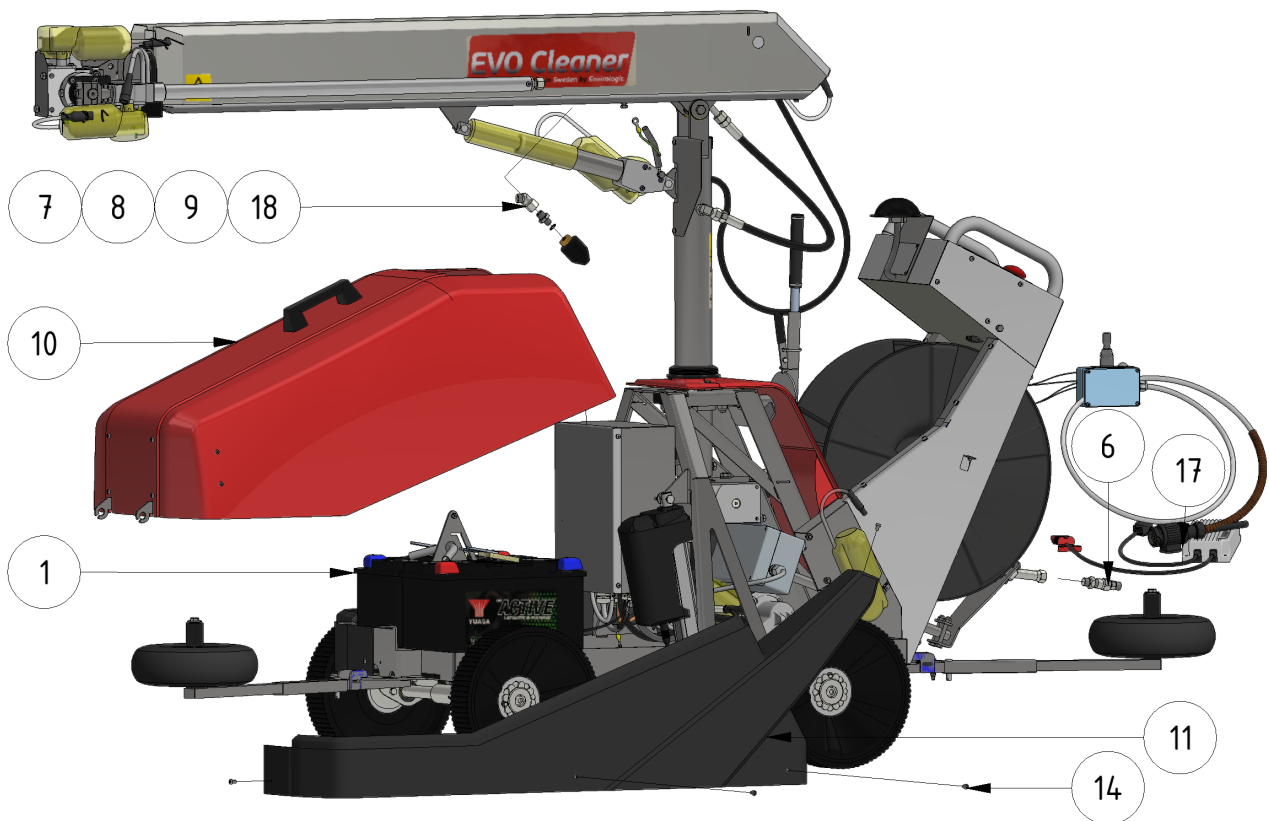

Exploded views

Here you can find the exploded views of the robot, if you need a spare part for the robot just press on the links below and make your way to find what you need

EVO Cleaner

Shortcuts

- [EVO Cleaner 1st level main assembly - 1109501](#)
- [EVO Cleaner 2nd level main assembly - 1109502](#)
- [EVO Cleaner 3rd level main assembly - 1109503](#)
- [Gearbox tower assembly - 1109524](#)
- [Drive axle assembly - 1109523](#)
- [Telescope assembly - 1109708](#)
- [Arm assembly - 1109710](#)
- [Junction box assembly - 1109529](#)
- [Hose reel drive unit - 1109515](#)
- [Hose strainer/filter - 1105006](#)

ITEM	DESCRIPTION	PART NUMBER	QTY
1	EVO Cleaner assembly 4	1109500	1
2	Joystick	10020	1
3, 4	Sign joystick	901144-05	1
5	Wheel tool	407033	1
6	Water strainer/filter	1105006	1
7	Rotary nozzle	901112	1
8	Tredo washer 1/4 stainless	961041RF	1
9	Adapter 12 - 1/4"	961021RF	1
10	Hood	1109514	1
11	Left cover	1409234	1

Accessories

ITEM	DESCRIPTION	PART NUMBER
1	Marker, S shape	32030
2	Marker, S shape, short	32026
3	Marker, U shape	32040
4	Flex-wheel 35 mm	977031/977033
5	Marker bracket	30000
6	Tube-clamp 35 mm	30010
7	Clamp	30021
10	Double nozzle / Shift-head valve	1101201
11	Corner wheels	1109551