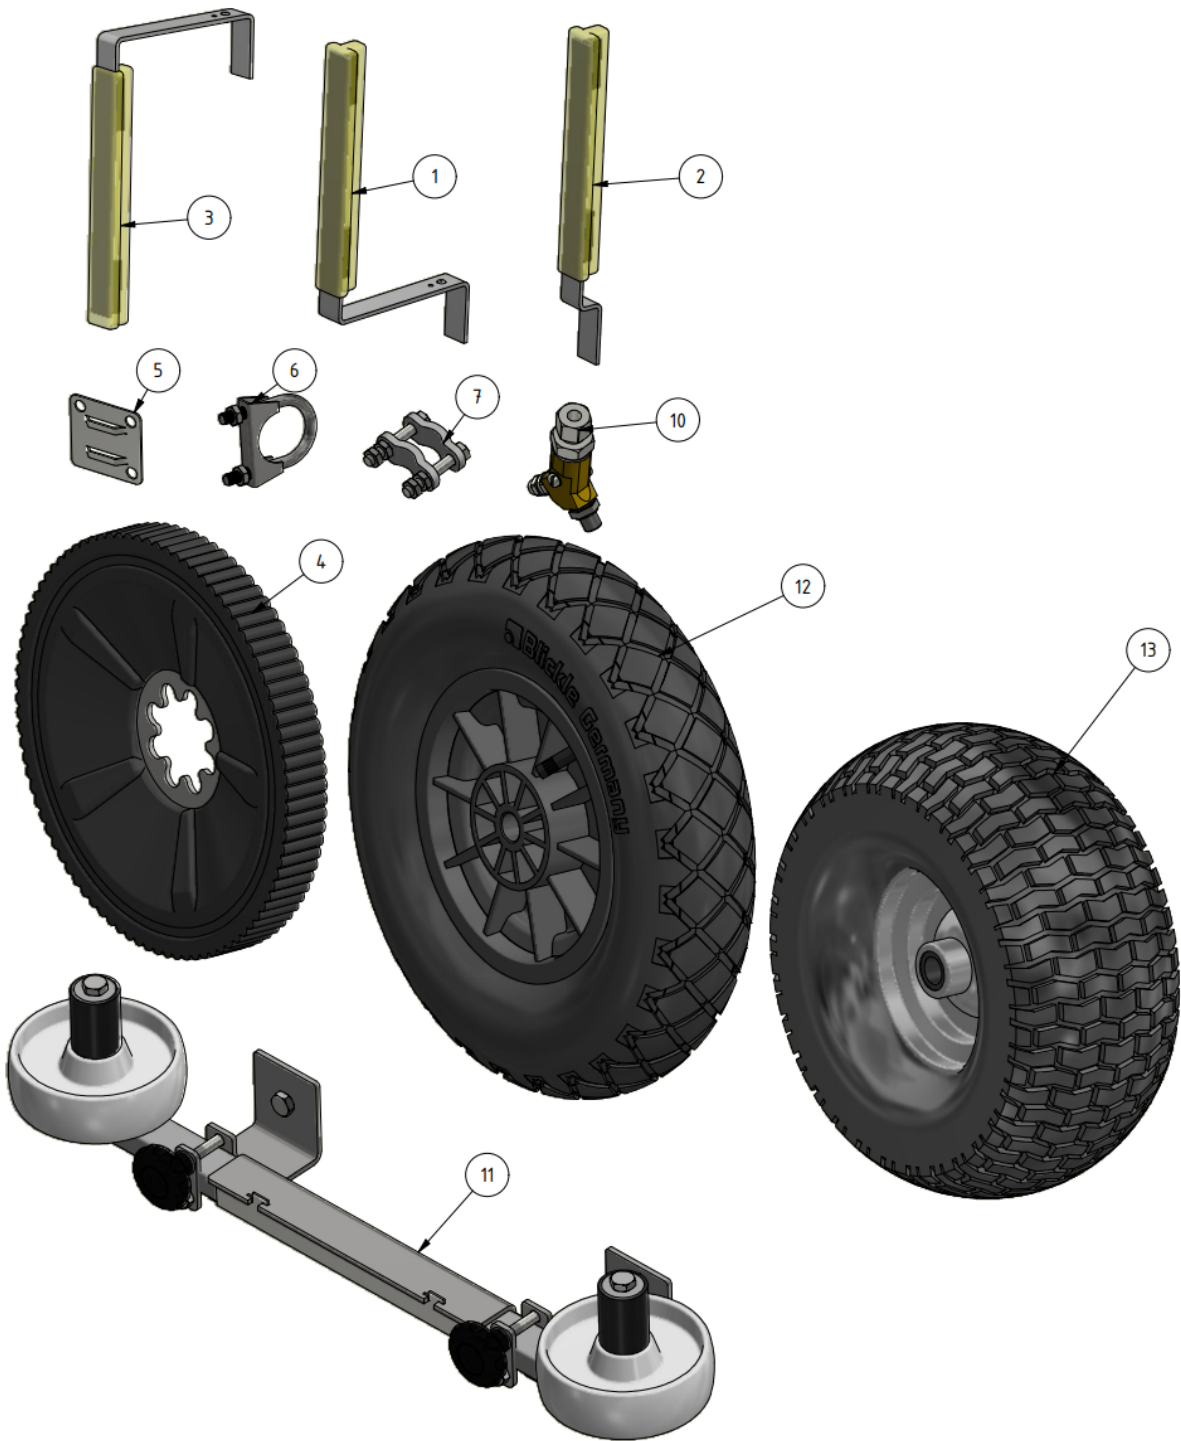

Exploded views

Here you can find the exploded views of the robot, if you need a spare part for the robot just press on the links below and make your way to find what you need

EVO Cleaner

Shortcuts

- [EVO Cleaner 1st level main assembly - 1109501](#)
- [EVO Cleaner 2nd level main assembly - 1109502](#)
- [EVO Cleaner 3rd level main assembly - 1109503](#)
- [Gearbox tower assembly - 1109524](#)
- [Drive axle assembly - 1109523](#)
- [Telescope assembly - 1109708](#)
- [Arm assembly - 1109710](#)
- [Junction box assembly - 1109529](#)
- [Hose reel drive unit - 1109515](#)
- [Hose strainer/filter - 1105006](#)

ITEM	DESCRIPTION	PART NUMBER	QTY
1	EVO Cleaner assembly 4	1109500	1
2	Joystick	10020	1
3, 4	Sign joystick	901144-05	1
5	Wheel tool	407033	1
6	Water strainer/filter	1105006	1
7	Rotary nozzle	901112	1
8	Tredo washer 1/4 stainless	961041RF	1
9	Adapter 12 - 1/4"	961021RF	1
10	Hood	1109514	1
11	Left cover	1409234	1

ITEM	DESCRIPTION	PART NUMBER	QTY
12	Right cover	1409235	1
13	Right lid	1109217	1
14	Screw M6 x 10	941007	16
15	Spring Washer M6	941045	9
16	Nut M6	941002	1
17	Charger 24/12 230V	 10051 compl	1
18	Angle 135° stainless	961045RF	1

Accessories

ITEM	DESCRIPTION	PART NUMBER
1	Marker, S shape	32030
2	Marker, S shape, short	32026
3	Marker, U shape	32040
4	Flex-wheel 35 mm	977031/977033
5	Marker bracket	30000
6	Tube-clamp 35 mm	30010
7	Clamp	30021
10	Double nozzle / Shift-head valve	1101201
11	Corner wheels	1109551