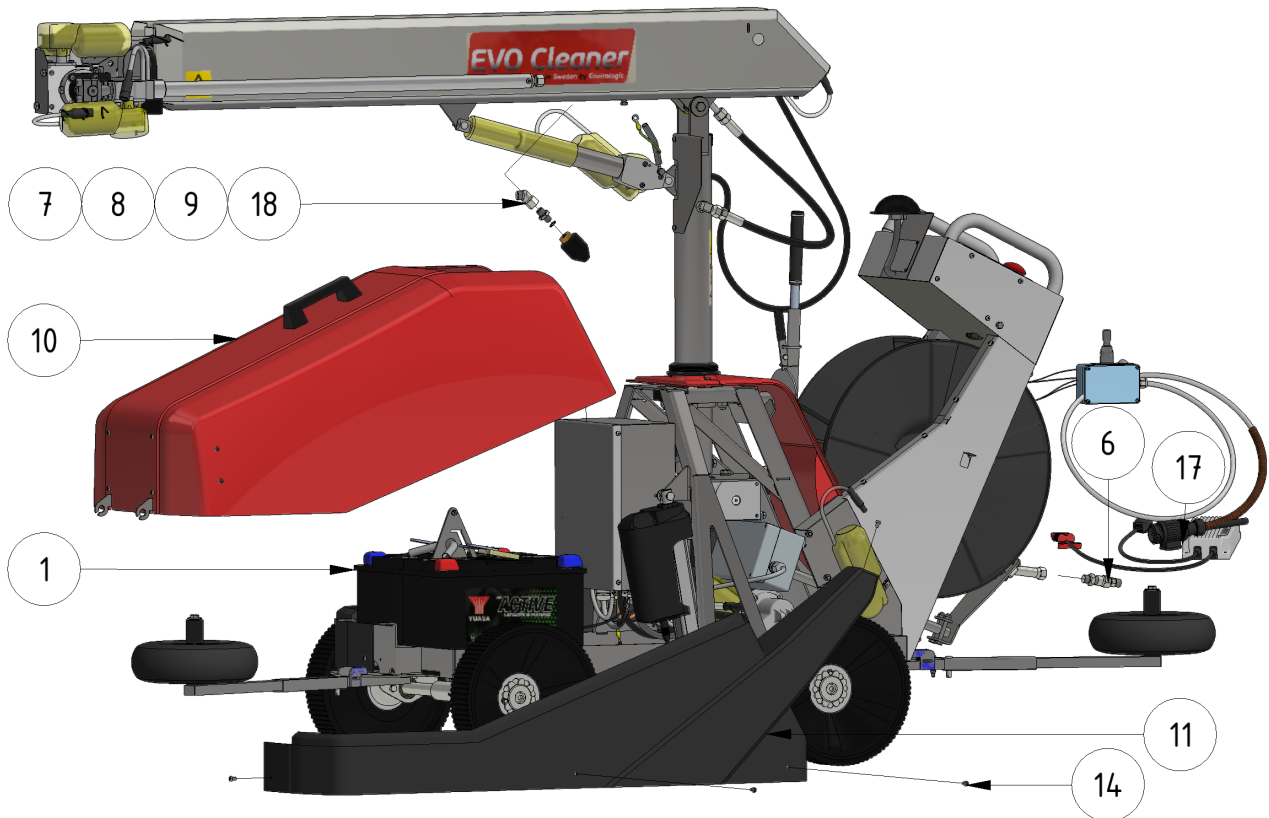

Exploded views

Here you can find the exploded views of the robot, if you need a spare part for the robot just press on the links below and make your way to find what you need

EVO Cleaner

Shortcuts

- [EVO Cleaner 1st level main assembly - 1109501](#)
- [EVO Cleaner 2nd level main assembly - 1109502](#)
- [EVO Cleaner 3rd level main assembly - 1109503](#)
- [Gearbox tower assembly - 1109524](#)
- [Drive axle assembly - 1109523](#)
- [Telescope assembly - 1109708](#)
- [Arm assembly - 1109710](#)
- [Junction box assembly - 1109529](#)
- [Hose reel drive unit - 1109515](#)
- [Hose strainer/filter - 1105006](#)

ITEM	DESCRIPTION	PART NUMBER	QTY
1	EVO Cleaner assembly 4	+ 1109500	1
2	Joystick	+ 10020	1
3, 4	Sign joystick	901144-05	1
5	Wheel tool	407033	1
6	Water strainer/filter	+ 1105006	1
7	Rotary nozzle	+ 901112	1
8	Tredo washer 1/4 stainless	961041RF	1
9	Adapter 12 - 1/4"	961021RF	1
10	Hood	+ 1109514	1
11	Left cover	1409234	1

Accessories

ITEM	DESCRIPTION	PART NUMBER
1	Marker, S shape	32030
2	Marker, S shape, short	32026
3	Marker, U shape	32040
4	Flex-wheel 35 mm	977031/977033
5	Marker bracket	30000
6	Tube-clamp 35 mm	30010
7	Clamp	30021
10	Double nozzle / Shift-head valve	1101201
11	Corner wheels	1109551