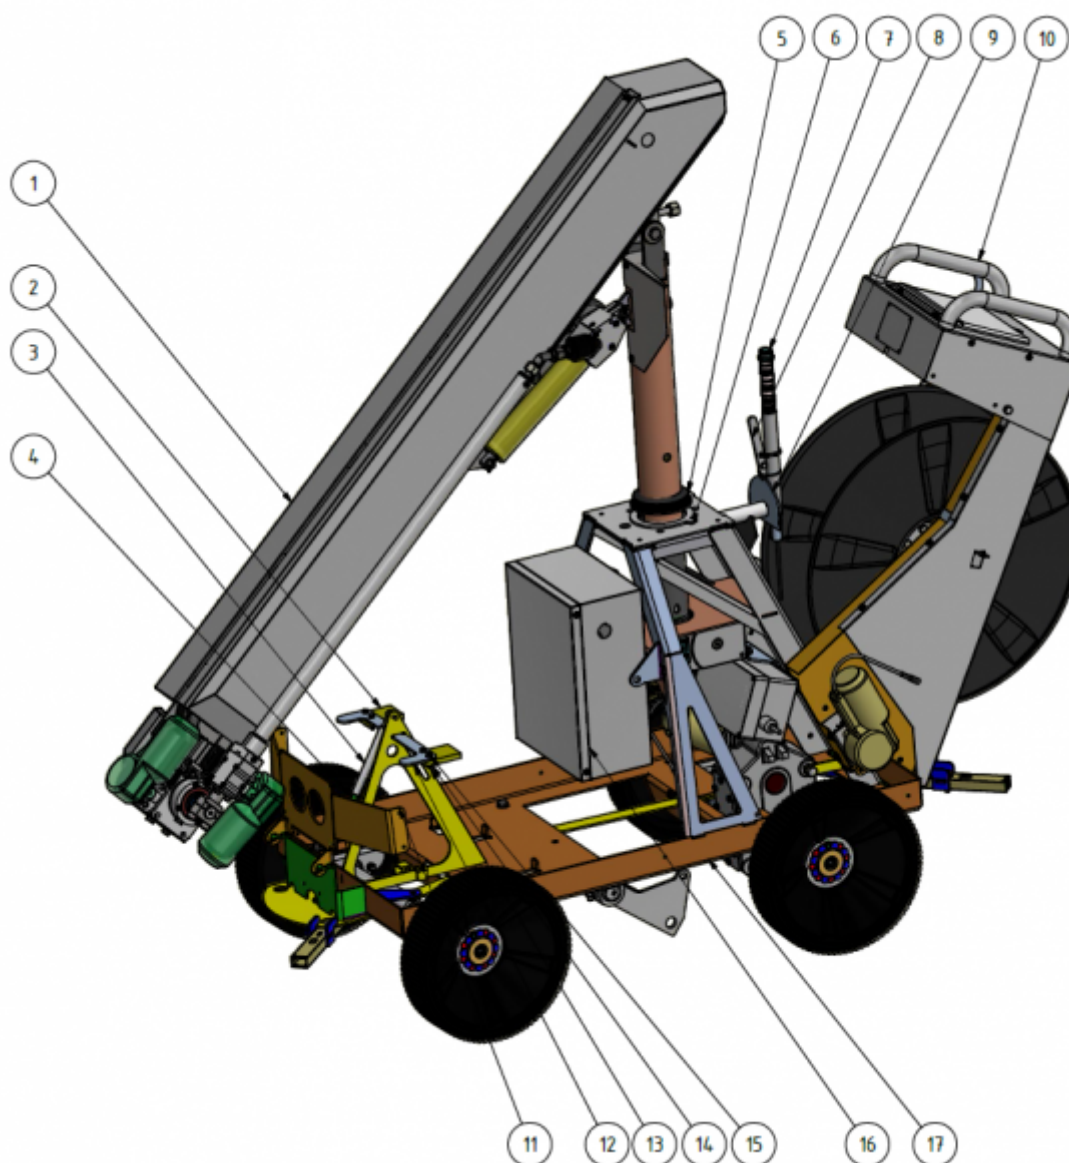

Spare parts list

Here you can find the exploded views of the robot, if you need a spare part for the robot just press on the links and make your way to find what you need

Item Number	Parts number	Description	Quantity
1		Cleaner	1
2	1409221	Plate	2
3	909209	Gas damper	1
4		Pin	1
5	901094	Sealing tower	1
6	401060	Stop washer	1
7	1109525	Sensor	1
8	409230	Segment	1

Item Number	Parts number	Description	Quantity
9	409230	Plate	1
10		Hose reel complete	1
11	409220	Front plate	1
12	409231	Plate	1
13	941062	Screw M5 x 25	4
14	941032	Nut M5	4
15	941087	Washer M5	8
16	1101222	Electricity box	1
17		Chassi	