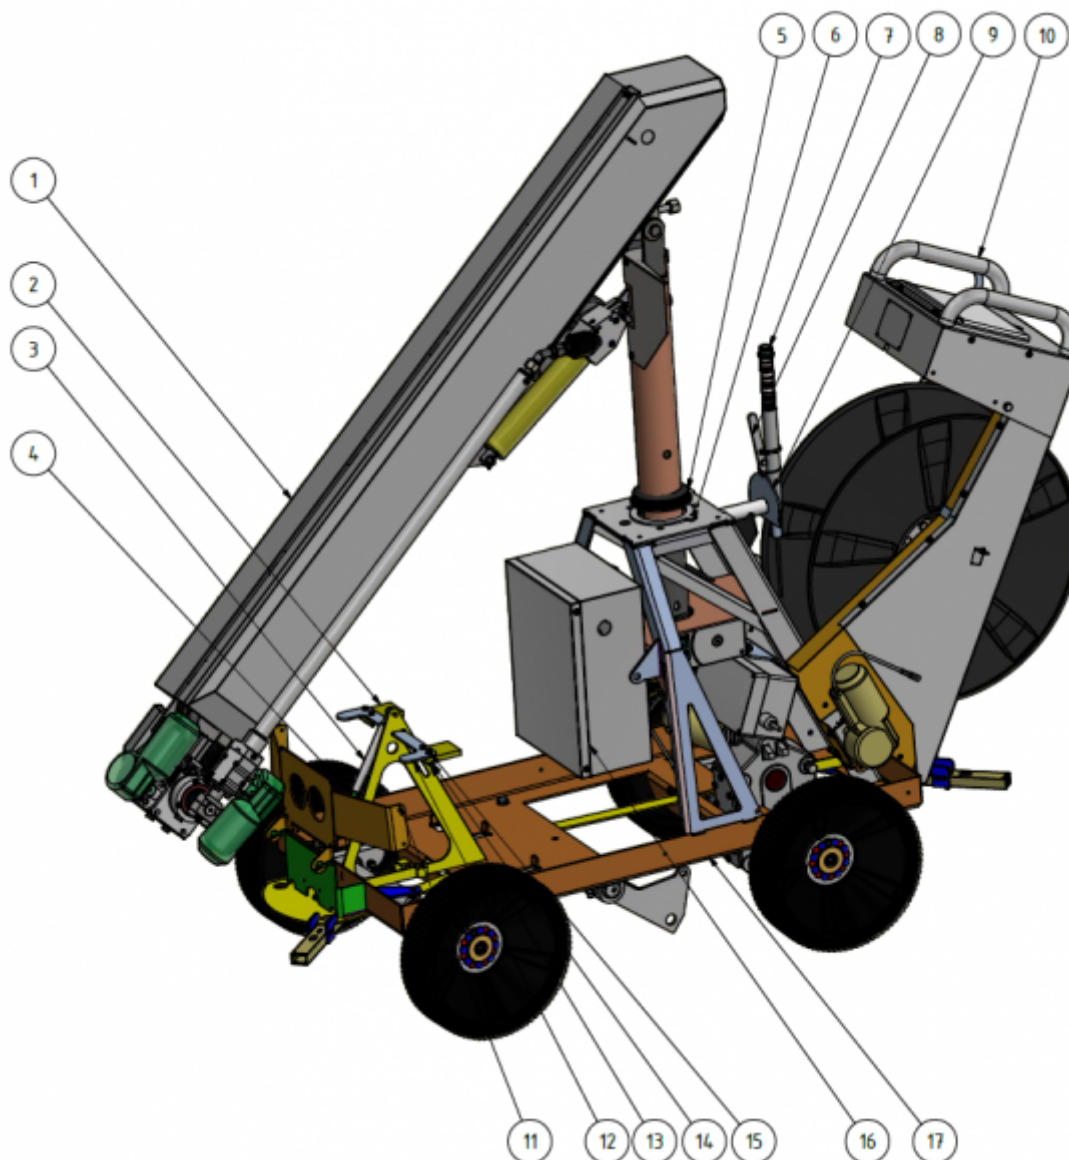

# Spare parts list

Here you can find the exploded views of the robot, if you need a spare part for the robot just press on the links and make your way to find what you need

Item Number	Parts number	Description	Quantity
1		<a href="#">Cleaner</a>	1
2	1409221	Plate	2
3	909209	Gas damper	1
4		Pin	1
5	901094	Sealing tower	1
6	401060	Stop washer	1
7	1109525	Sensor	1
8	409230	Segment	1

Item Number	Parts number	Description	Quantity
9	409230	Plate	1
10		<a href="#">Hose reel complete</a>	1
11	409220	Front plate	1
12	409231	Plate	1
13	941062	Screw M5 x 25	4
14	941032	Nut M5	4
15	941087	Washer M5	8
16	1101222	Electricity box	1
17		<a href="#">Chassi</a>	