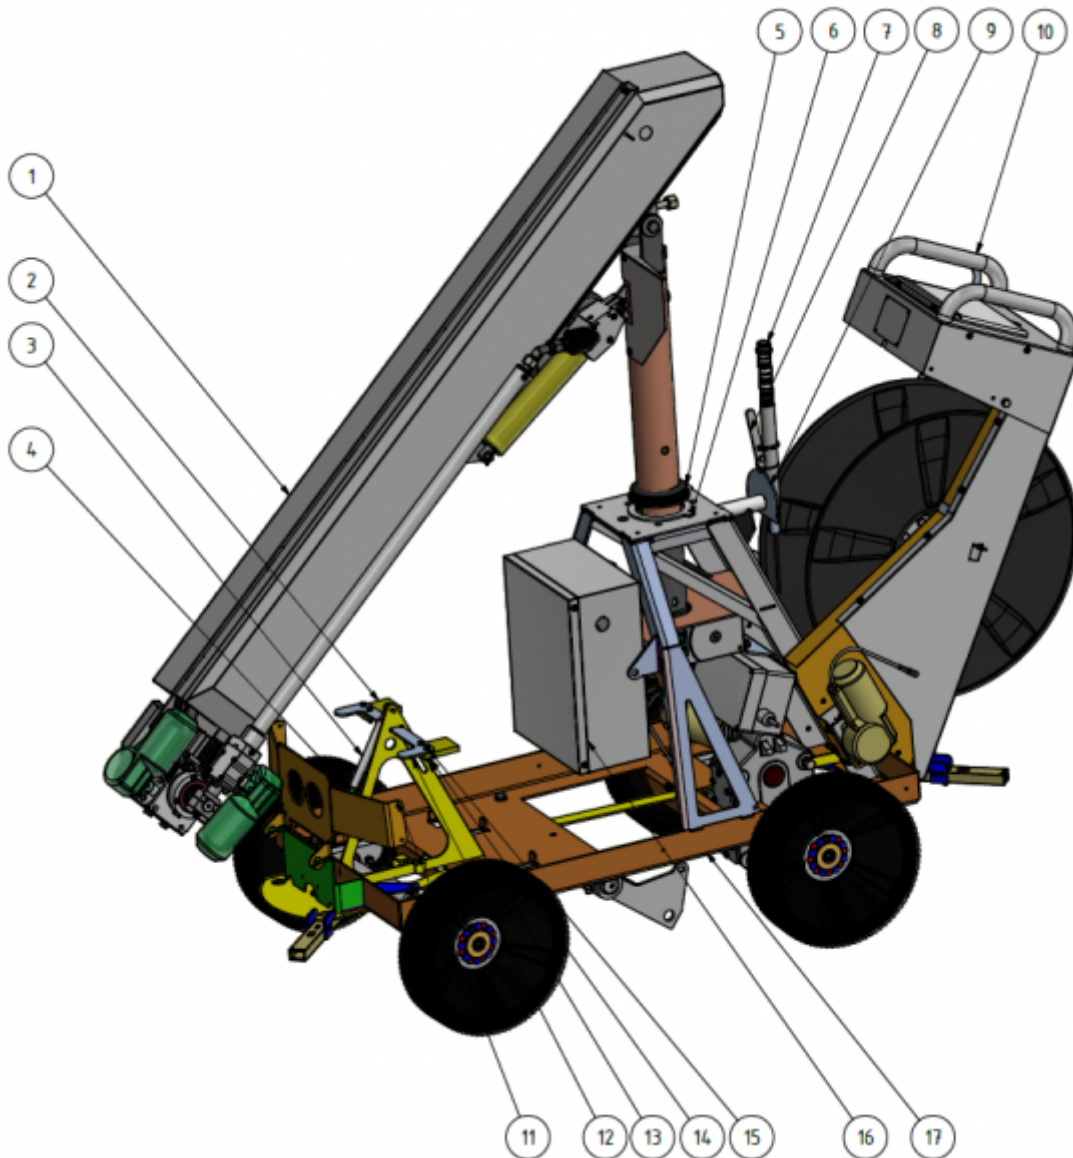

# Spare part list

Here you can find the exploded views of the robot, if you need a spare part for the robot just press on the links and make your way to find what you need

Item Number	Parts number	Description	Quantity
1		<a href="#">Cleaner</a>	1
2	1409221	Plate	2
3	909209	Gas damper	1
4		Pin	1
5	901094	Sealing tower	1
6	401060	Stop washer	1
7	1109525	Sensor	1
8	409230	Segment	1

Item Number	Parts number	Description	Quantity
9	409230	Plate	1
10		<a href="#">Hose reel complete</a>	1
11	409220	Front plate	1
12	409231	Plate	1
13	941062	Screw M5 x 25	4
14	941032	Nut M5	4
15	941087	Washer M5	8
16	1101222	Electricity box	1
17		<a href="#">Chassi</a>	