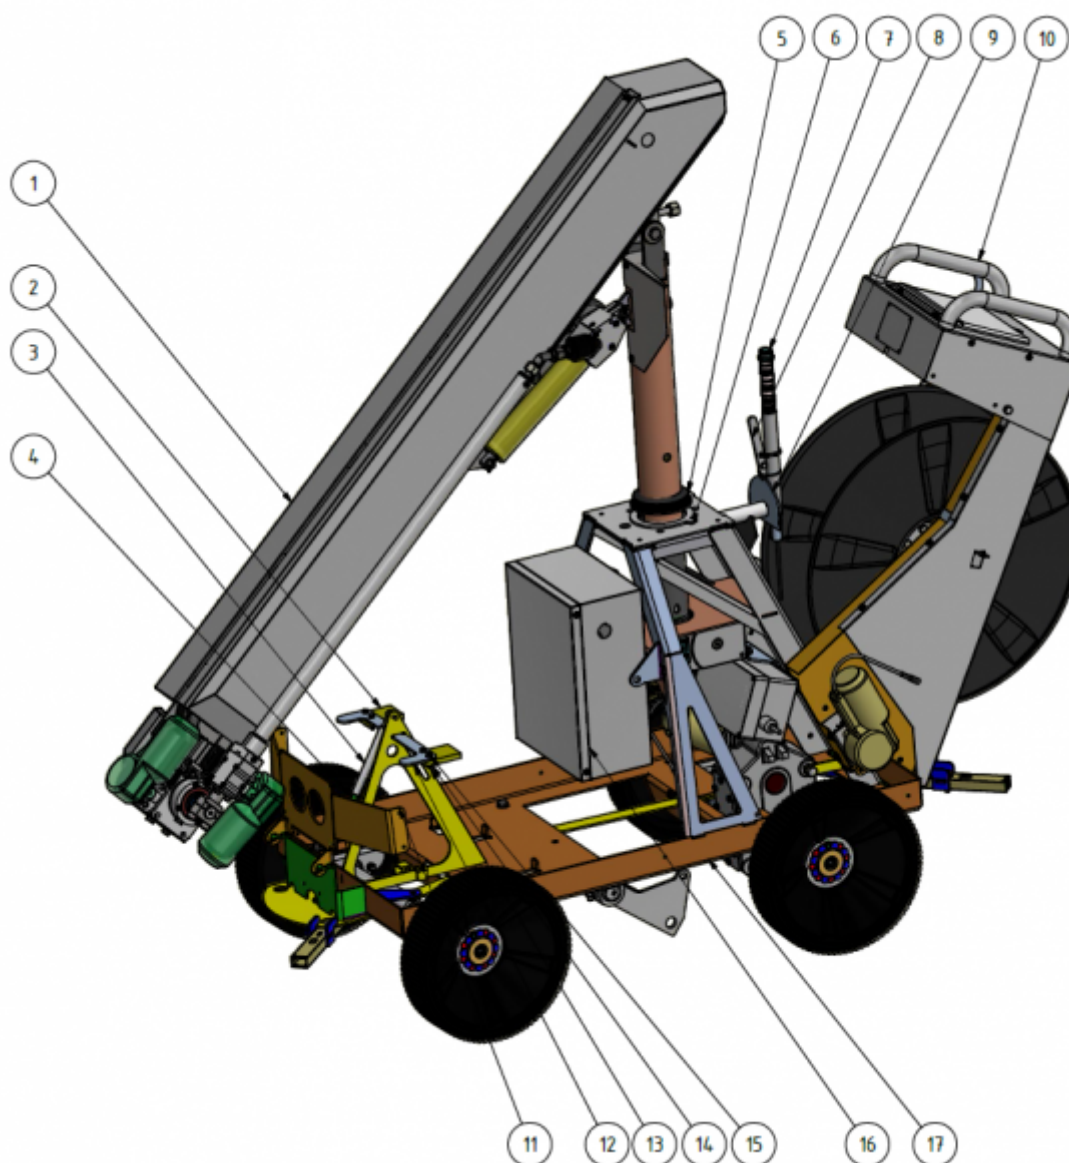

Spare part list

Here you can find the exploded views of the robot, if you need a spare part for the robot just press on the links and make your way to find what you need

Item Number	Parts number	Description	Quantity
1		Cleaner	1
2	1409221	Plate	2
3	909209	Gas damper	1
4		Pin	1
5	901094	Sealing tower	1
6	401060	Stop washer	1
7	1109525	Sensor	1
8	409230	Segment	1

Item Number	Parts number	Description	Quantity
9	409230	Plate	1
10		Hose reel complete	1
11	409220	Front plate	1
12	409231	Plate	1
13	941062	Screw M5 x 25	4
14	941032	Nut M5	4
15	941087	Washer M5	8
16	1101222	Electricity box	1
17		Chassi	