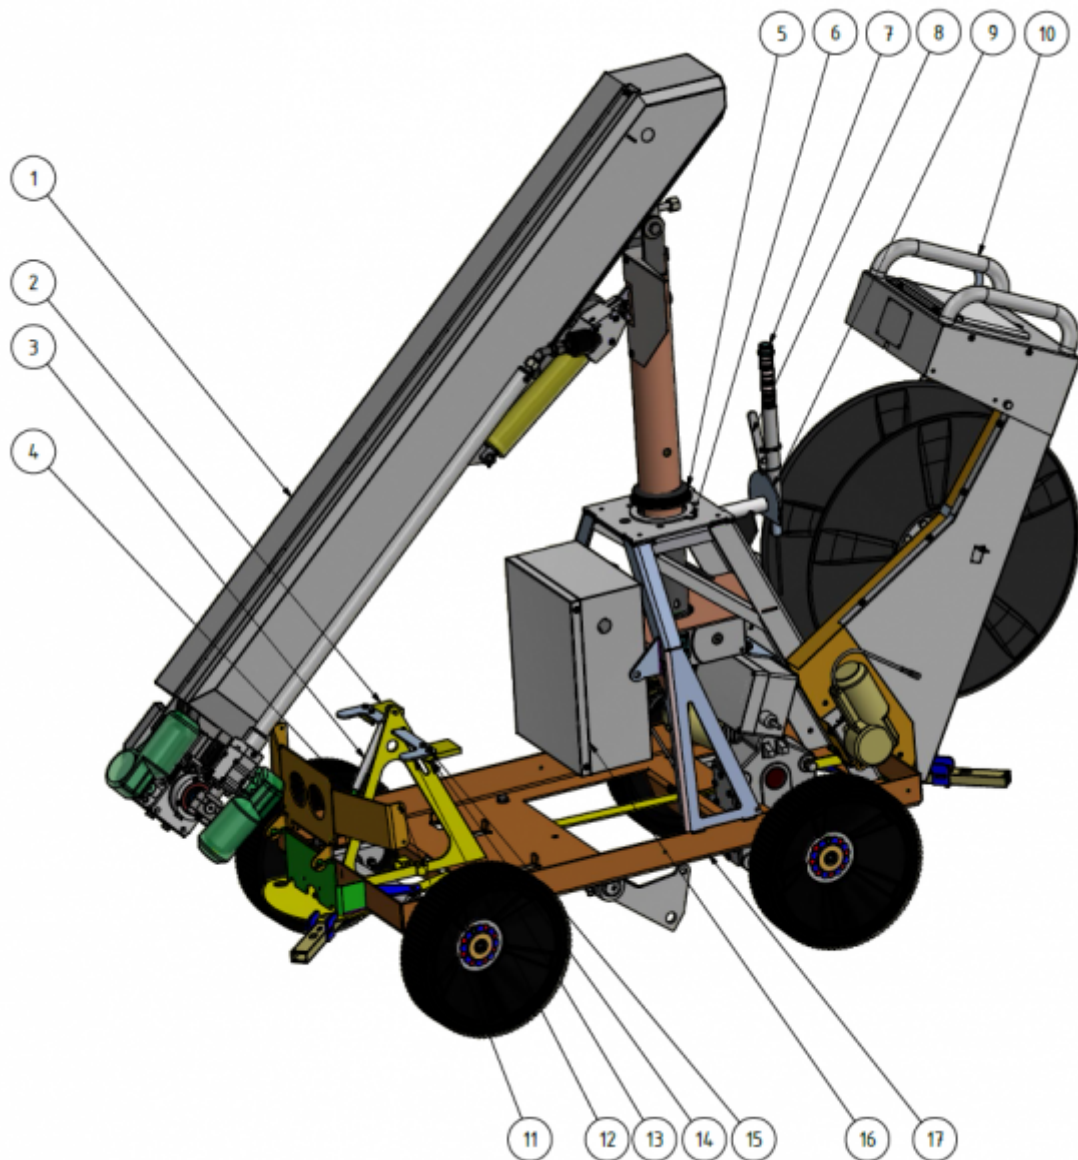

# Spare part list

Here you can find the exploded views of the robot, if you need a spare part for the robot just press on the links below and make your way to find what you need

Item Number	Parts number	Description	Quantity
1		<a href="#">Cleaner</a>	1
2	1409221	Plate	2
3	909209	Gas damper	1
4		Pin	1
5	901094	Sealing tower	1
6	401060	Stop washer	1
7	1109525	Sensor	1
8	409230	Segment	1

Item Number	Parts number	Description	Quantity
9	409230	Plate	1
10		<a href="#">Hose reel complete</a>	1
11	409220	Front plate	1
12	409231	Plate	1
13	941062	Screw M5 x 25	4
14	941032	Nut M5	4
15	941087	Washer M5	8
16	1101222	Electricity box	1
17		<a href="#">Chassi</a>	