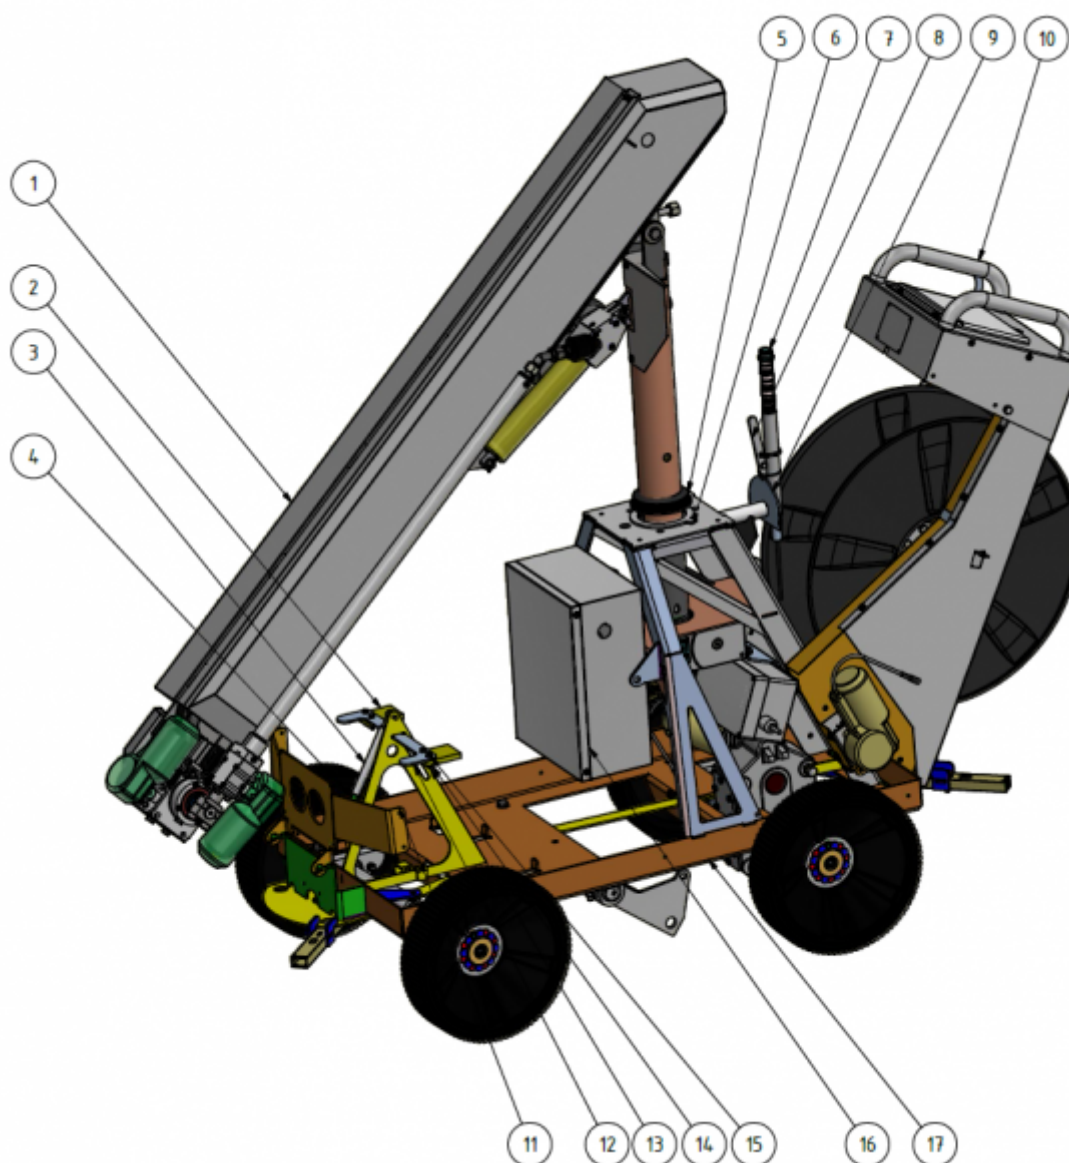

Spare part list

Here you can find the exploded views of the robot, if you need a spare part for the robot just press on the links below and make your way to find what you need

Item Number	Parts number	Description	Quantity
1		Cleaner	1
2	1409221	Plate	2
3	909209	Gas damper	1
4		Pin	1
5	901094	Sealing tower	1
6	401060	Stop washer	1
7	1109525	Sensor	1
8	409230	Segment	1

Item Number	Parts number	Description	Quantity
9	409230	Plate	1
10		Hose reel complete	1
11	409220	Front plate	1
12	409231	Plate	1
13	941062	Screw M5 x 25	4
14	941032	Nut M5	4
15	941087	Washer M5	8
16	1101222	Electricity box	1
17		Chassi	