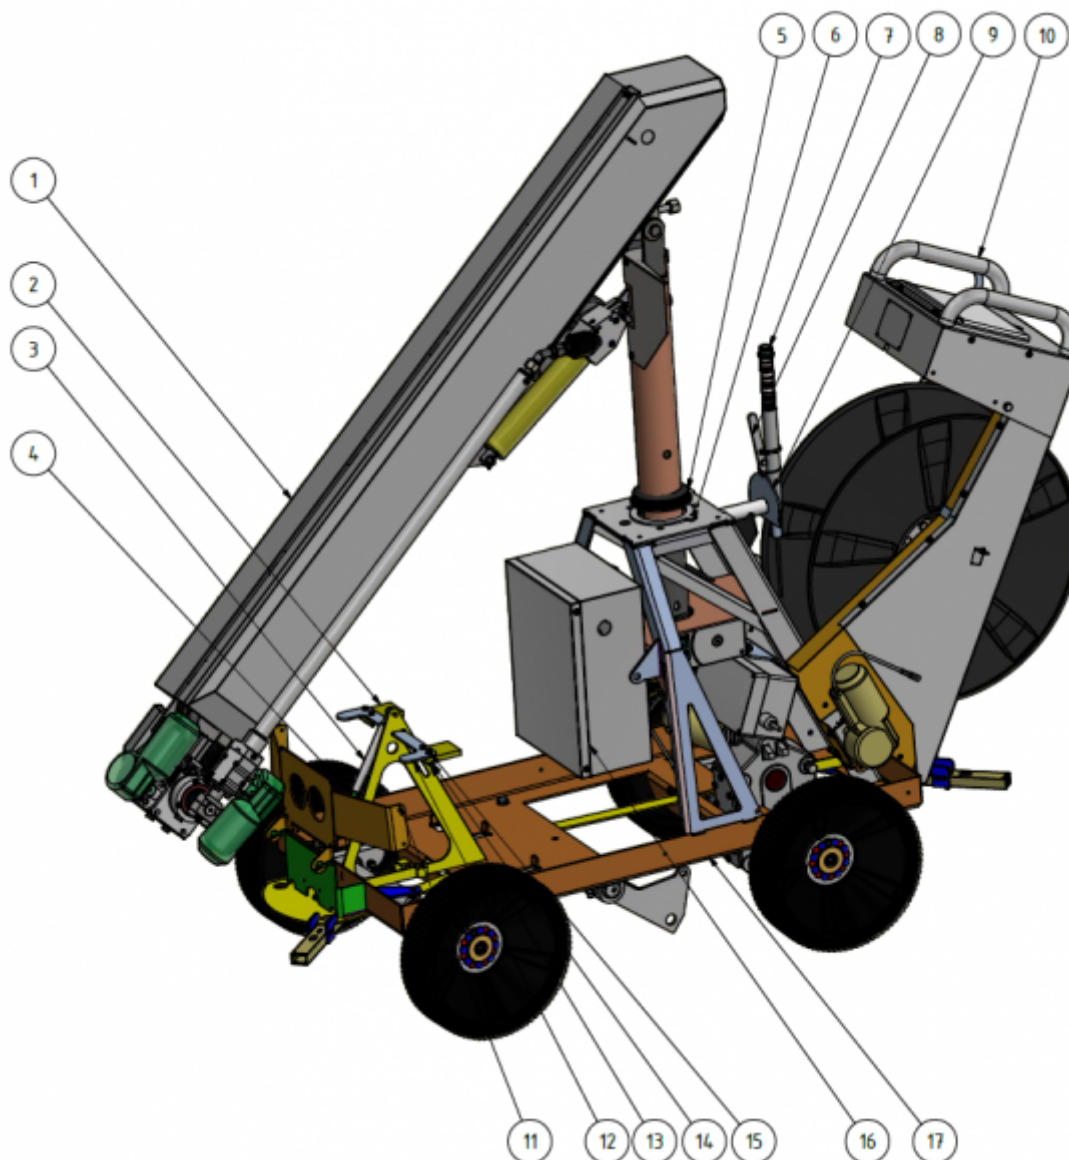

Spare part list

Here you can find the exploded views of the robot, if you need a spare part for the robot just press on the links below and make your way to find what you need

Item Number	Parts number	Description	Quantity
1		Cleaner	1
2	1409221	Plate	2
3	909209	Gas spring	1
4		Pin	1
5	901094	Sealing	1
6	401060	Stop washer	1
7	1109525	Sensor	1
8	409230	Segment	1

Item Number	Parts number	Description	Quantity
9	409230	Plate	1
10		Hose reel complete	1
11	409220	Front plate	1
12	409231	Plate	1
13	941062	Screw M5 x 25	4
14	941032	Nut M5	4
15	941087	Washer M5	8
16	1101222	Junction box	1
17		Chassi	