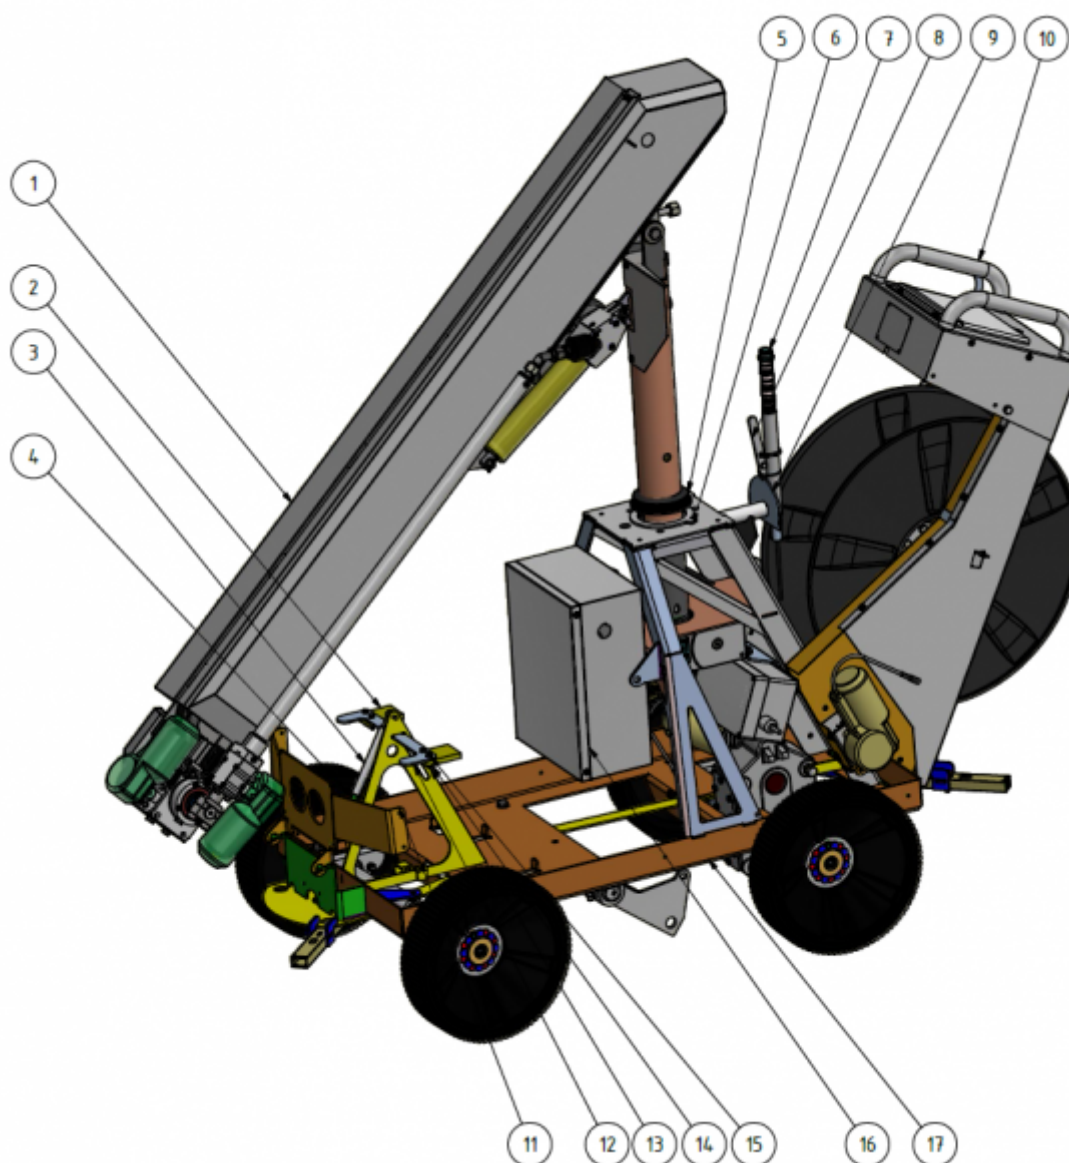

# Spare part list

Here you can find the exploded views of the robot, if you need a spare part for the robot just press on the links below and make your way to find what you need

Item Number	Parts number	Description	Quantity
1		<a href="#">Cleaner</a>	1
2	1409221	Plate	2
3	909209	Gas spring	1
4		Pin	1
5	901094	Sealing	1
6	401060	Stop washer	1
7	1109525	Sensor	1
8	409230	Segment	1

Item Number	Parts number	Description	Quantity
9	409230	Plate	1
10		<a href="#">Hose reel complete</a>	1
11	409220	Front plate	1
12	409231	Plate	1
13	941062	Screw M5 x 25	4
14	941032	Nut M5	4
15	941087	Washer M5	8
16	1101222	Junction box	1
17		<a href="#">Chassi</a>	