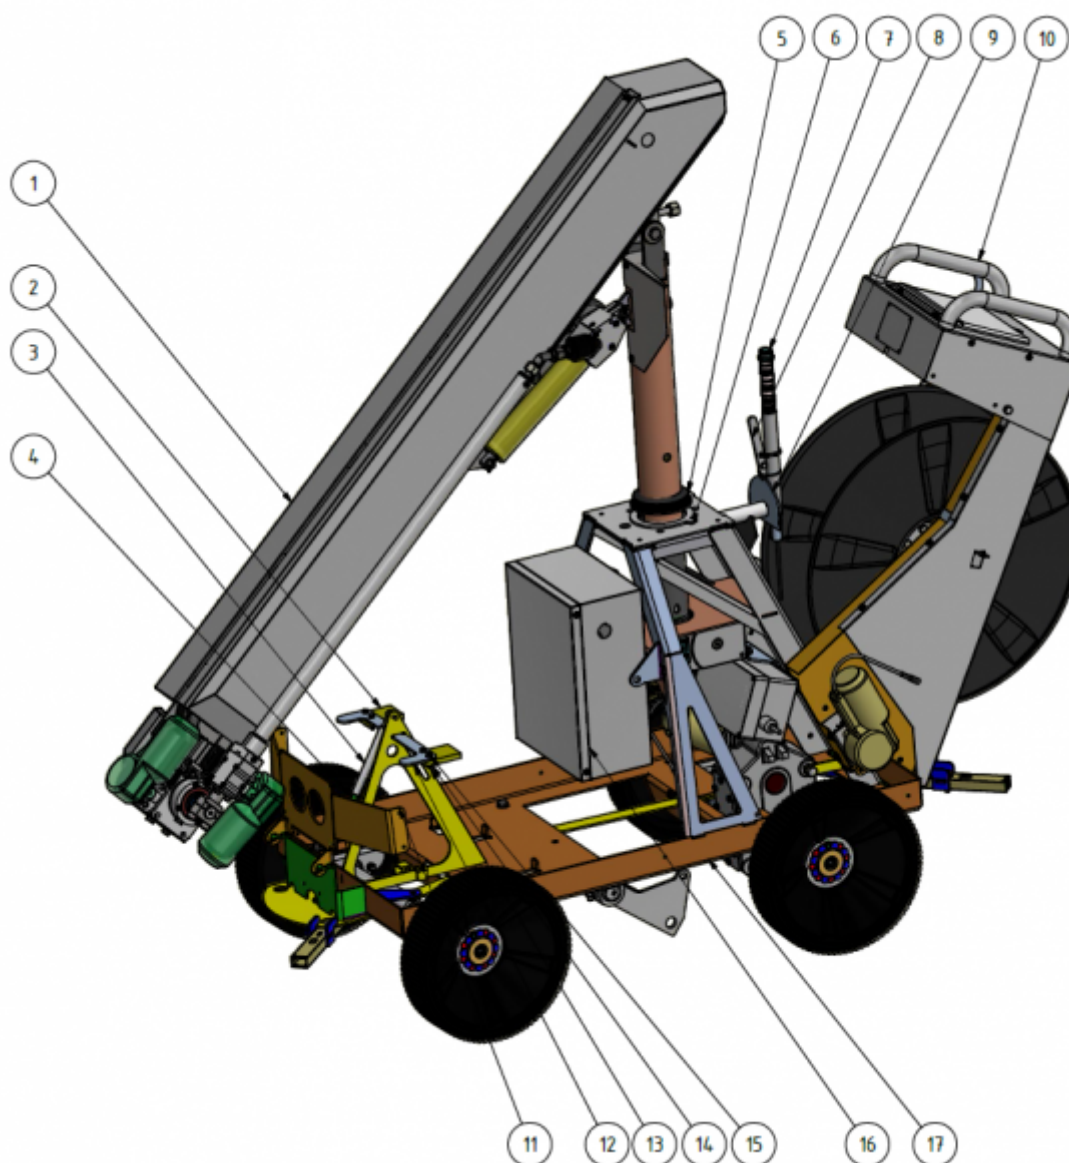

Spare part list

Here you can find the exploded views of the robot, if you need a spare part for the robot just press on the links below and make your way to find what you need

Item Number	Parts number	Description	Quantity
1		Cleaner	1
2	1409221	Plate	2
3	909209	Gas spring	1
4		Pin	1
5	901094	Sealing	1
6	401060	Stop washer	1
7	1109525	Sensor	1
8	409230	Segment	1

Item Number	Parts number	Description	Quantity
9	409230	Plate	1
10		Hose reel complete	1
11	409220	Front plate	1
12	409231	Plate	1
13	941062	Screw M5 x 25	4
14	941032	Nut M5	4
15	941087	Washer M5	8
16	1101222	Junction box	1
17		Chassi	