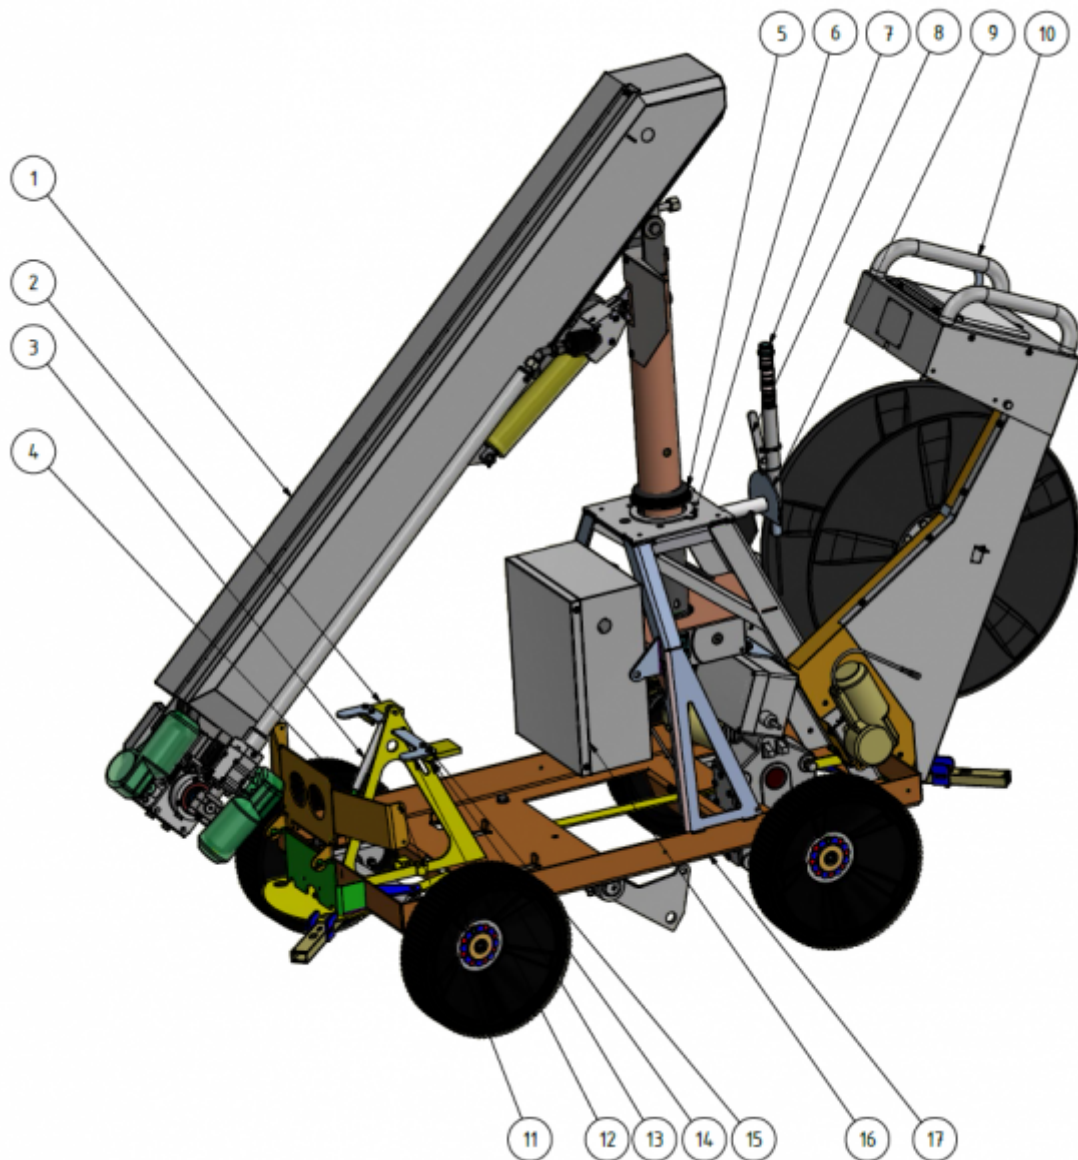

# Spare part list

Here you can find the exploded views of the robot, if you need a spare part for the robot just press on the links below and make your way to find what you need

Item Number	Parts number	Description	Quantity
1		<a href="#">Cleaner</a>	1
2	1409221	Plate	2
3	909209	Gas spring	1
4		Pin	1
5	901094	Sealing	1
6	401060	Stop washer	1
7	1109525	Sensor	1
8	409230	Segment	1

Item Number	Parts number	Description	Quantity
9	409230	Plate	1
10		<a href="#">Hose reel complete</a>	1
11	409220	Front plate	1
12	409231	Plate	1
13	941062	Screw M5 x 25	4
14	941032	Nut M5	4
15	941087	Washer M5	8
16	1101222	Junction box	1
17		<a href="#">Chassi</a>	