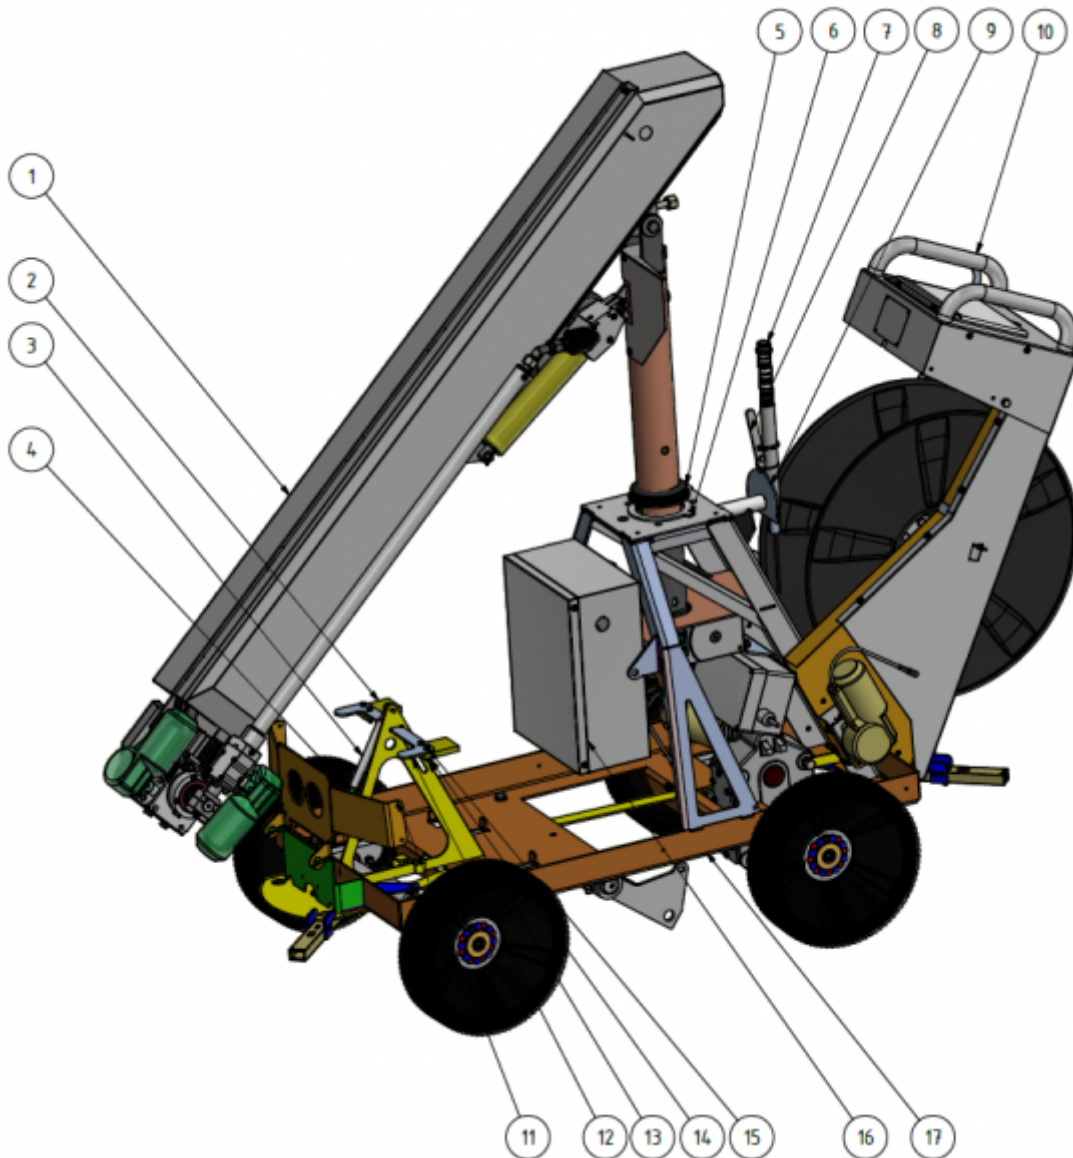

Spare part list

Here you can find the exploded views of the robot, if you need a spare part for the robot just press on the links below and make your way to find what you need

Item Number	Parts number	Description	Quantity
1		Evo cleaner	1
2	1409221	Plate	2
3	909209	Gas spring	1
4		Pin	1
5	901094	Sealing	1
6	401060	Stop washer	1
7	1109525	Sensor	1
8	409230	Segment	1

Item Number	Parts number	Description	Quantity
9	409230	Plate	1
10		Hose reel complete	1
11	409220	Front plate	1
12	409231	Plate	1
13	941062	Screw M5 x 25	4
14	941032	Nut M5	4
15	941087	Washer M5	8
16	1101222	Junction box	1
17		Chassi	