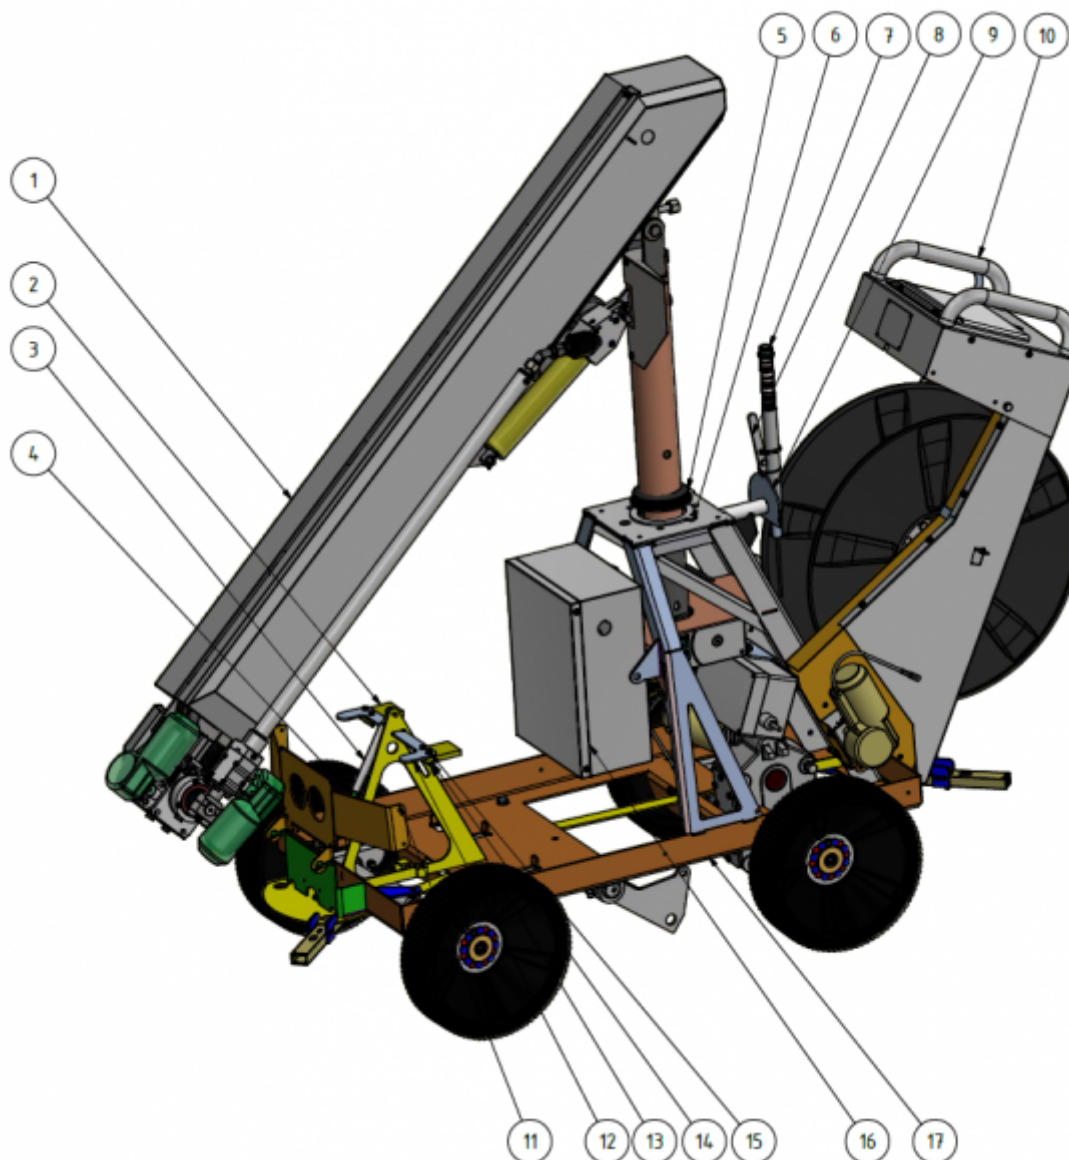

# Spare part list

Here you can find the exploded views of the robot, if you need a spare part for the robot just press on the links below and make your way to find what you need

Item Number	Parts number	Description	Quantity
1		<a href="#">Evo cleaner</a>	1
2	1409221	Plate	2
3	909209	Gas spring	1
4		Pin	1
5	901094	Sealing	1
6	401060	Stop washer	1
7	1109525	Sensor	1
8	409230	Segment	1

Item Number	Parts number	Description	Quantity
9	409230	Plate	1
10		<a href="#">Hose reel complete</a>	1
11	409220	Front plate	1
12	409231	Plate	1
13	941062	Screw M5 x 25	4
14	941032	Nut M5	4
15	941087	Washer M5	8
16	1101222	Junction box	1
17		<a href="#">Chassi</a>	