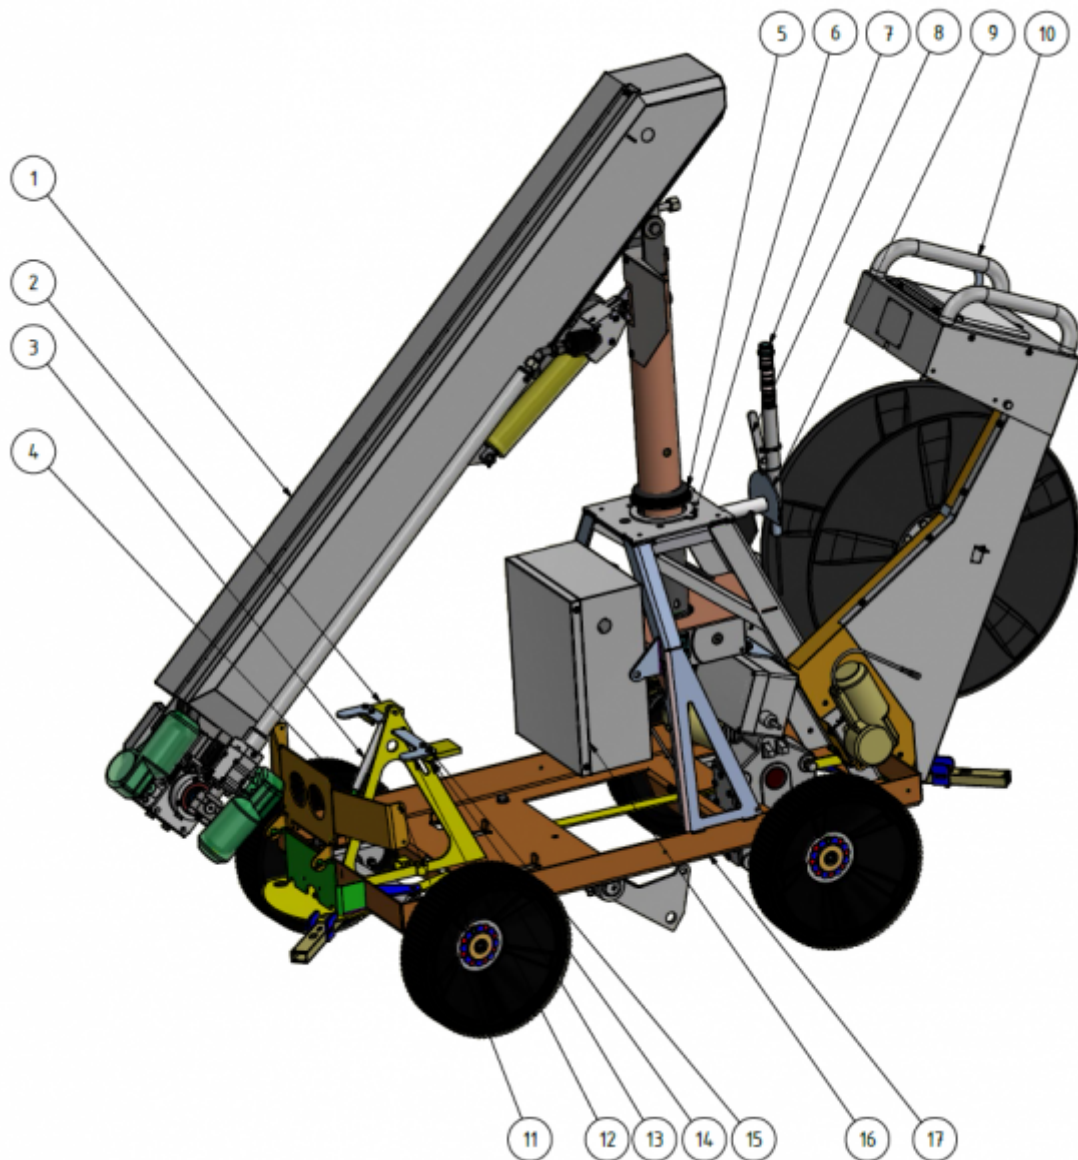

# Spare part list

Here you can find the exploded views of the robot, if you need a spare part for the robot just press on the links below and make your way to find what you need

Item Number	Parts number	Description	Quantity
1		<a href="#">"Evo Cleaner"</a>	1
2	1409221	Plate	2
3	909209	Gas spring	1
4		Pin	1
5	901094	Sealing	1
6	401060	Stop washer	1
7	1109525	Sensor	1
8	409230	Segment	1

Item Number	Parts number	Description	Quantity
9	409230	Plate	1
10		<a href="#">Hose reel complete</a>	1
11	409220	Front plate	1
12	409231	Plate	1
13	941062	Screw M5 x 25	4
14	941032	Nut M5	4
15	941087	Washer M5	8
16	1101222	Junction box	1
17		<a href="#">Chassi</a>	