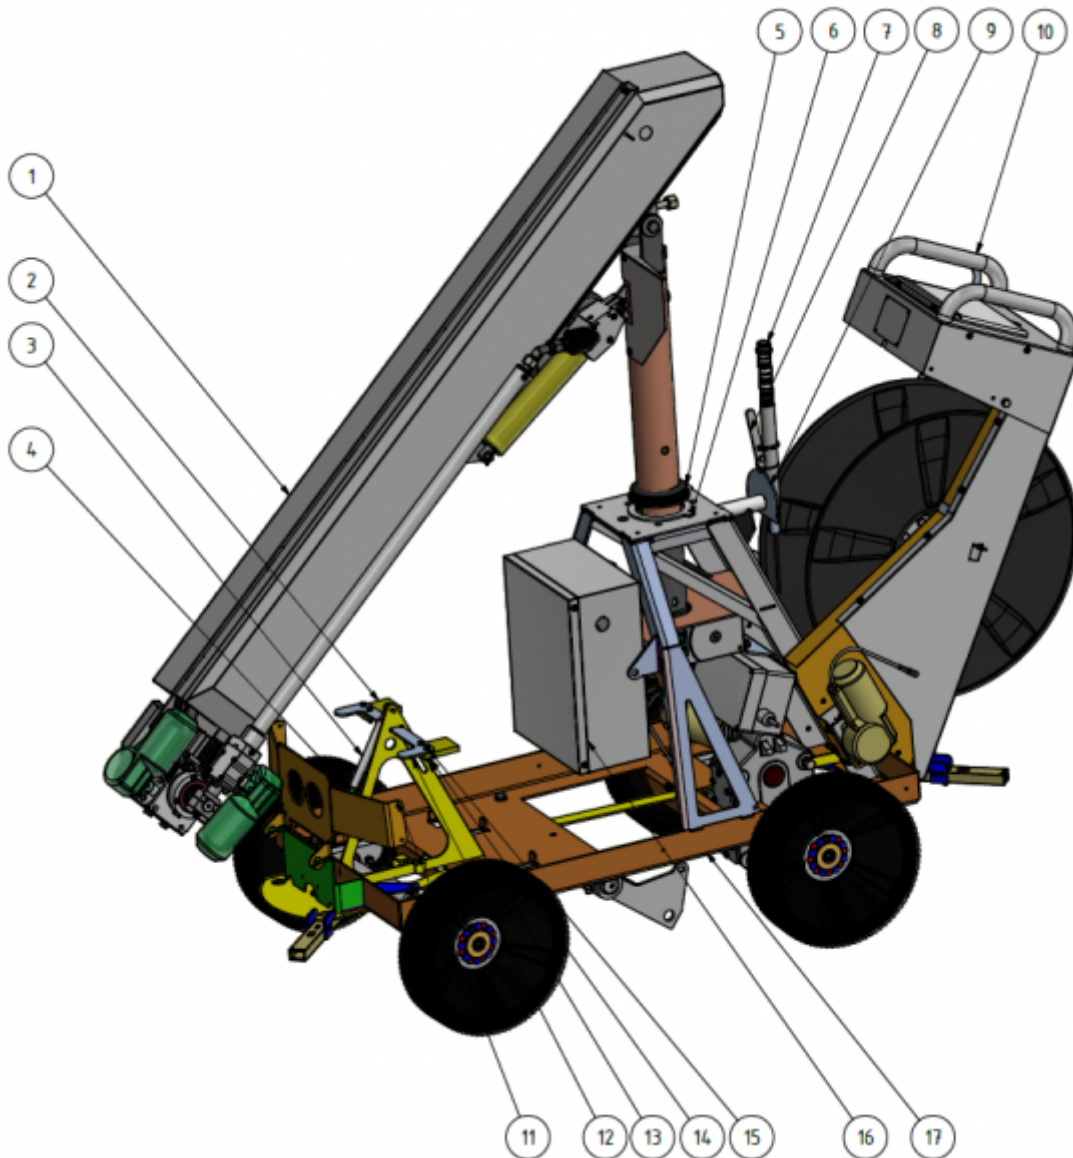

Spare part list

Here you can find the exploded views of the robot, if you need a spare part for the robot just press on the links below and make your way to find what you need

Item Number	Parts number	Description	Quantity
1		"Evo Cleaner"	1
2	1409221	Plate	2
3	909209	Gas spring	1
4		Pin	1
5	901094	Sealing	1
6	401060	Stop washer	1
7	1109525	Sensor	1
8	409230	Segment	1

Item Number	Parts number	Description	Quantity
9	409230	Plate	1
10		Hose reel complete	1
11	409220	Front plate	1
12	409231	Plate	1
13	941062	Screw M5 x 25	4
14	941032	Nut M5	4
15	941087	Washer M5	8
16	1101222	Junction box	1
17		Chassi	