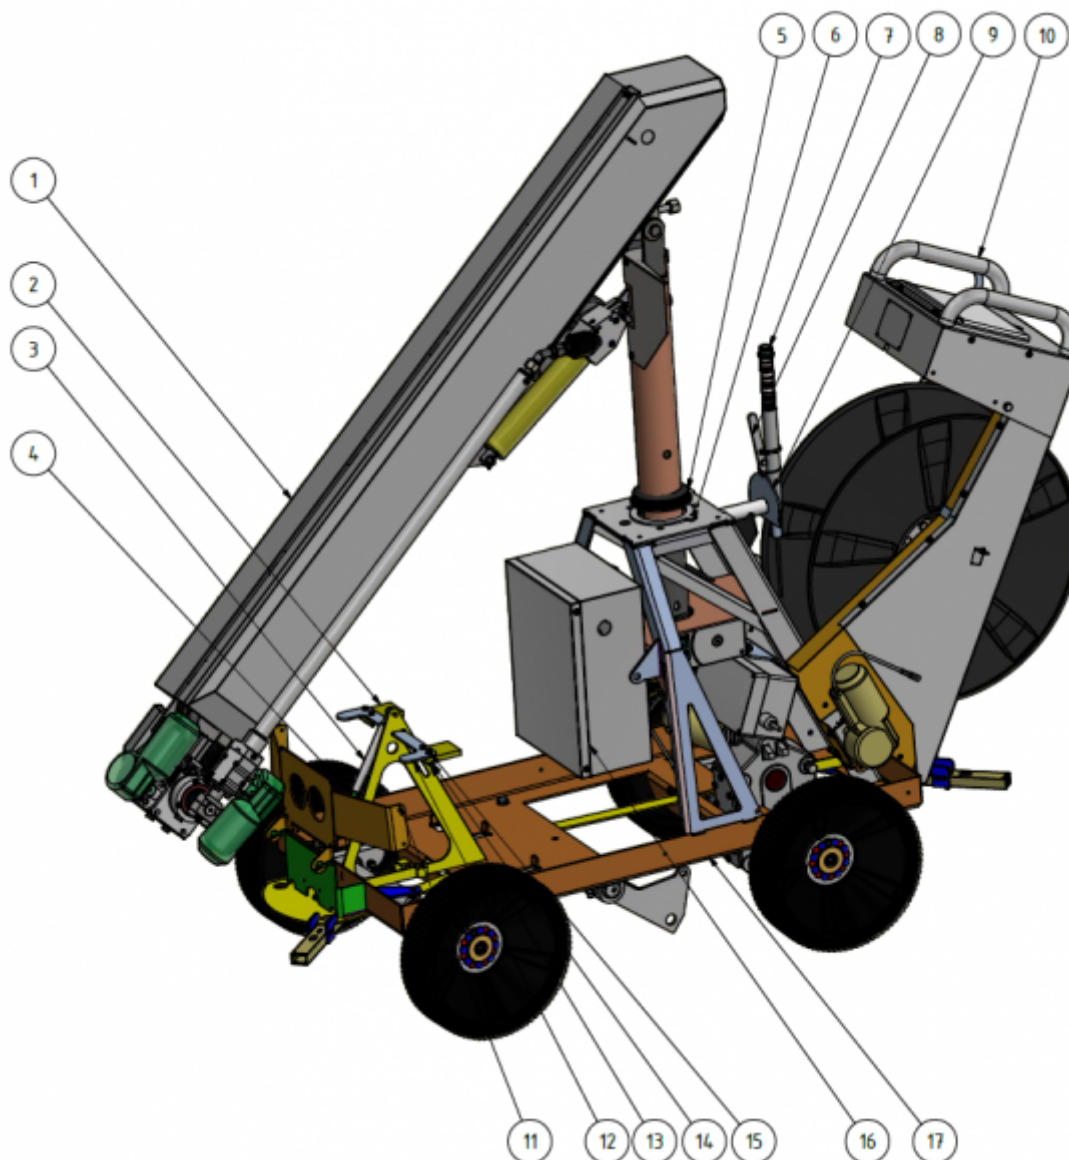

Spare part list

Here you can find the exploded views of the robot, if you need a spare part for the robot just press on the links below and make your way to find what you need

Item Number	Parts number	Description	Quantity
1		"Evo Cleaner"	1
2	1409221	Plate	2
3	909209	Gas spring	1
4		Pin	1
5	901094	Sealing	1
6	401060	Stop washer	1
7	1109525	Sensor	1
8	409230	Segment	1

Item Number	Parts number	Description	Quantity
9	409230	Plate	1
10		Hose reel complete	1
11	409220	Front plate	1
12	409231	Plate	1
13	941062	Screw M5 x 25	4
14	941032	Nut M5	4
15	941087	Washer M5	8
16	1101222	Junction box	1
17		Chassi	