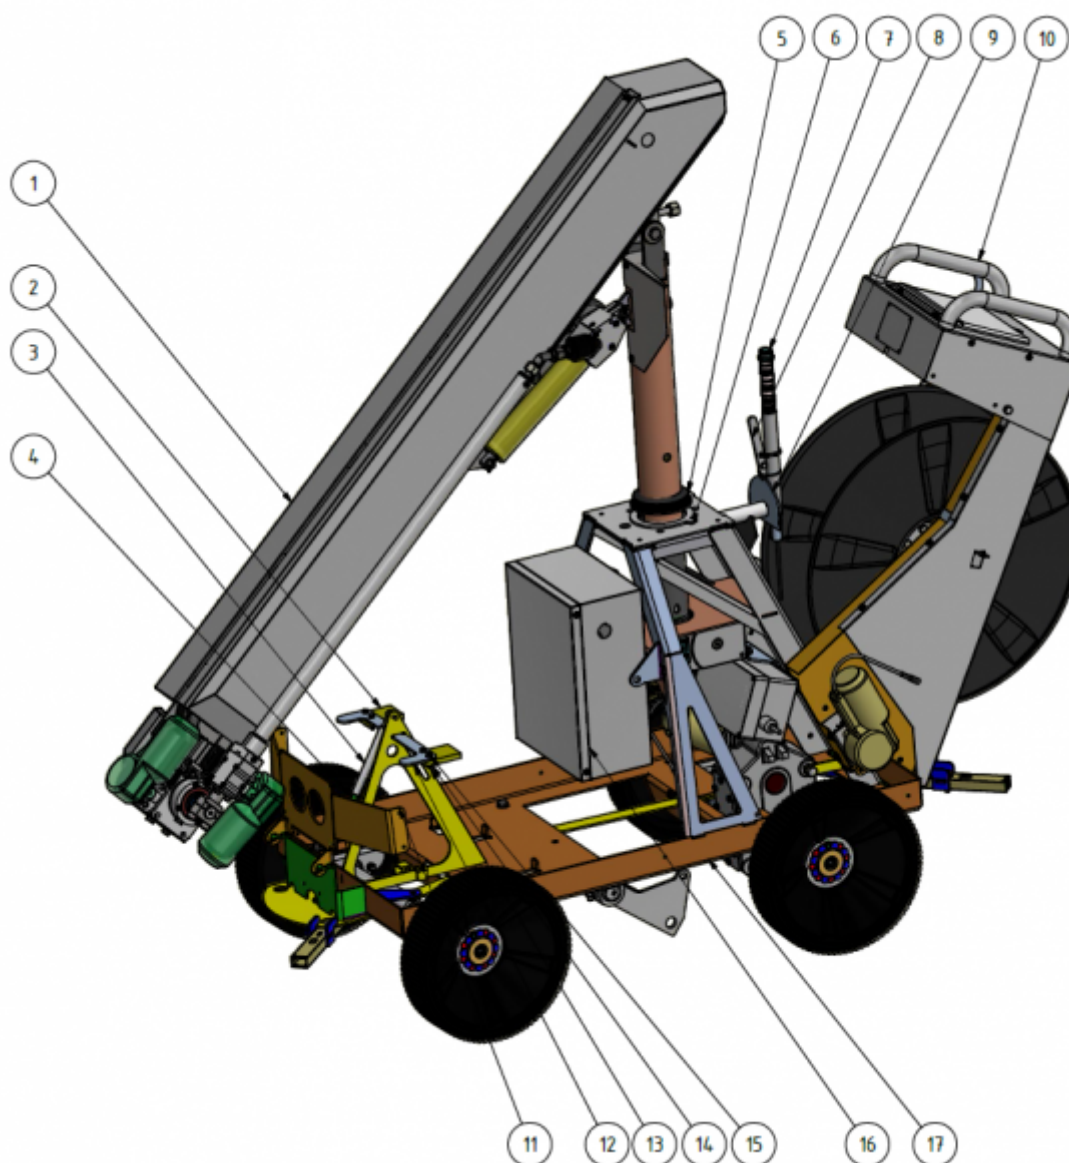

Spare part list

Here you can find the exploded views of the robot, if you need a spare part for the robot just press on the links below and make your way to find what you need

Item Number	Parts number	Description	Quantity
1		"Evo Cleaner"	1
2	1409221	Plate	2
3	909209	Gas spring	1
4		Pin	1
5	901094	Sealing	1
6	401060	Stop washer	1
7	1109525	Sensor	1
8	409230	Segment	1

Item Number	Parts number	Description	Quantity
9	409230	Plate	1
10		Hose reel complete	1
11	409220	Front plate	1
12	409231	Plate	1
13	941062	Screw M5 x 25	4
14	941032	Nut M5	4
15	941087	Washer M5	8
16	1101222	Junction box	1
17		Chassi	