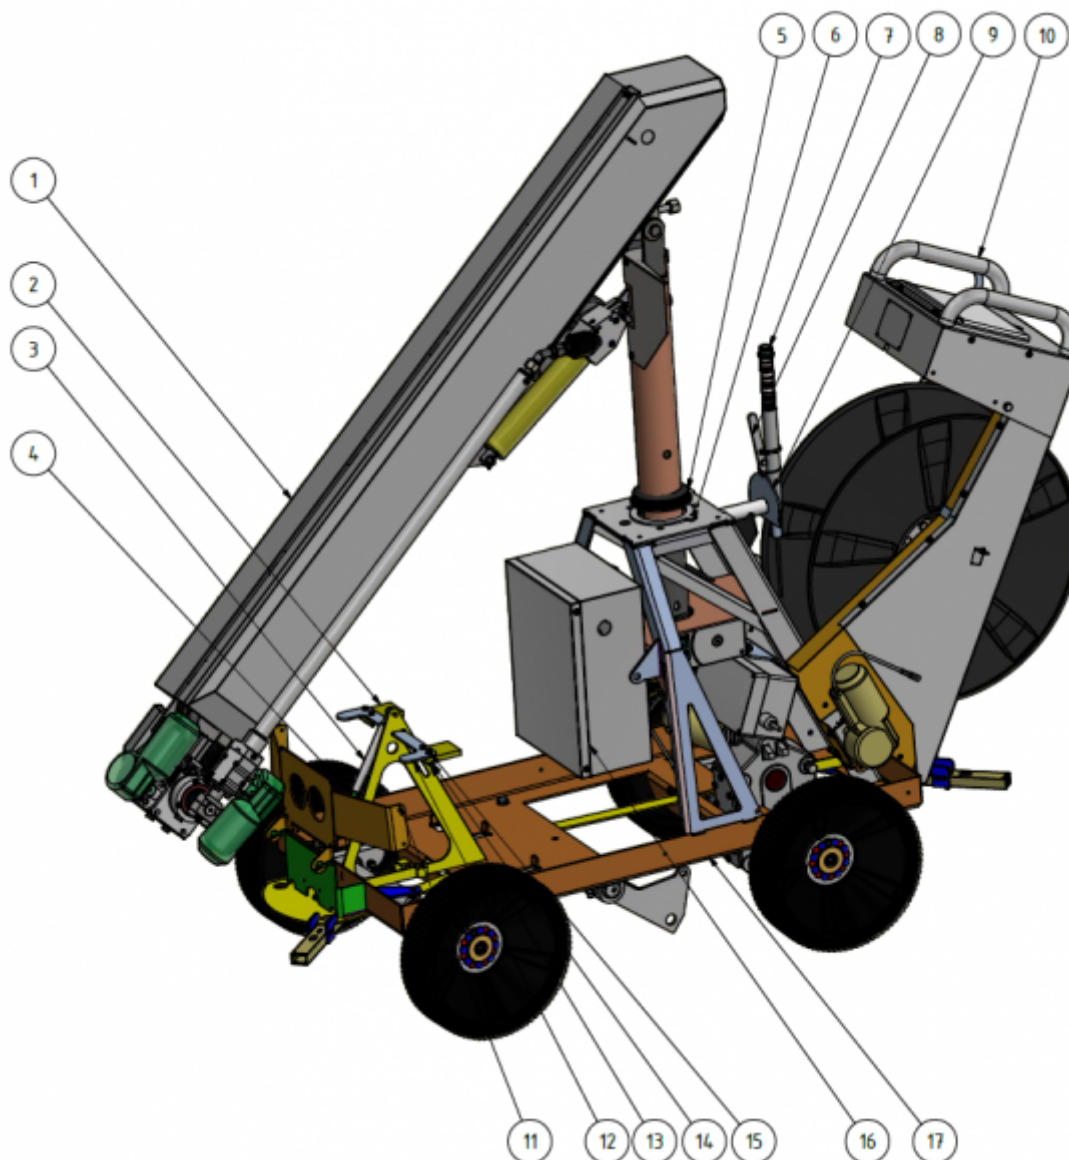

# Spare part list

Here you can find the exploded views of the robot, if you need a spare part for the robot just press on the links below and make your way to find what you need

Item Number	Parts number	Description	Quantity
1		<a href="#">"Evo Cleaner"</a>	1
2	1409221	Plate	2
3	909209	Gas spring	1
4		Pin	1
5	901094	Sealing	1
6	401060	Stop washer	1
7	1109525	Sensor	1
8	409230	Segment	1

Item Number	Parts number	Description	Quantity
9	409230	Plate	1
10		<a href="#">Hose reel complete</a>	1
11	409220	Front plate	1
12	409231	Plate	1
13	941062	Screw M5 x 25	4
14	941032	Nut M5	4
15	941087	Washer M5	8
16	1101222	Junction box	1
17		<a href="#">Chassi</a>	