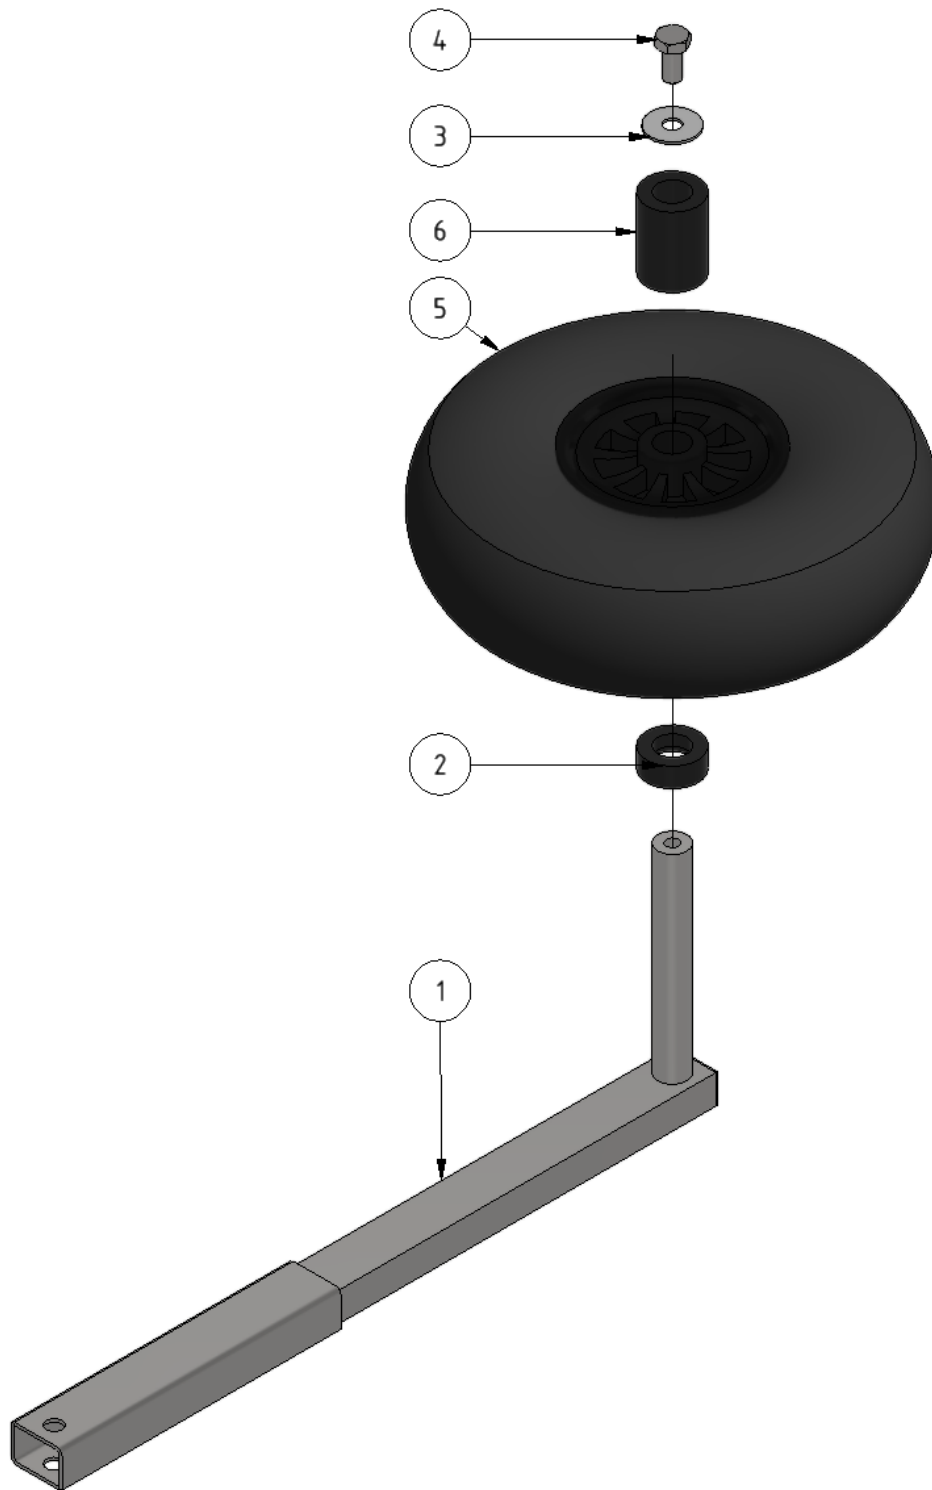

Guidance wheel, complete

Part number: 1101113

Part of [EVO Cleaner assembly 4 - 1109500](#)

ITEM	DESCRIPTION	PART NUMBER	QTY
1	Support wheel rod	1101061	1

ITEM	DESCRIPTION	PART NUMBER	QTY
2	Spacer	1401021	1
3	Washer M10, large	941043	1
4	Screw M10 x 20	941019	1
5	Wheel	1101125	1
6	Spacer	1401020	1