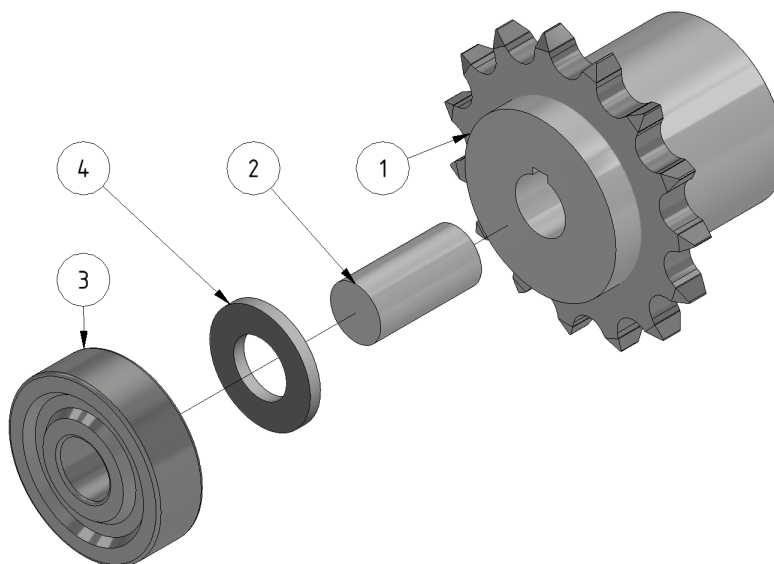

Drive axle

Part number: 1101124

Part of [Hose reel drive unit](#)

ITEM	DESCRIPTION	PART NUMBER	QTY
1	Hub	701061	1
	Sprocket 15z	501004	1
2	Pin	701062	1
3	Bearing 6200 stainless	931004	1
4	Washer M10	941022	1