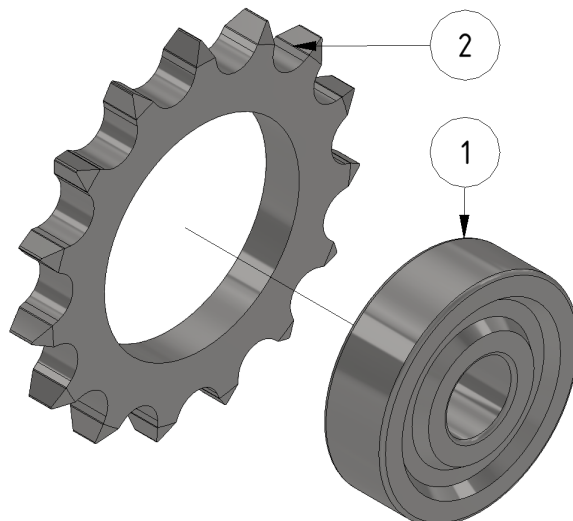

# Chain wheel

Part number: 1101163

Part of [Telescope assembly](#) and [Middle boom assembly](#)

ITEM	DESCRIPTION	PART NUMBER	QTY
1	Bearing 6200 stainless	931004	1
2	Sprocket wheel, 15 teeth	501004	1

From:  
<https://wiki.envirologic.se/> - **Envirologic Support Wiki**