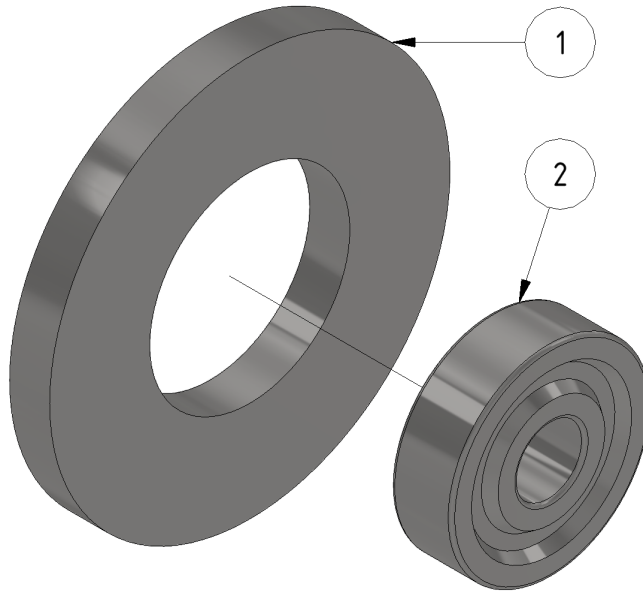

Roller wheel

Part number: 1101197

Part of [Middle boom assembly](#)

ITEM	DESCRIPTION	PART NUMBER	QTY
1	Roller	701100	1
2	Bearing 6200 stainless	931004	1

From:

<https://wiki.envirologic.se/> - **Envirologic Support Wiki**