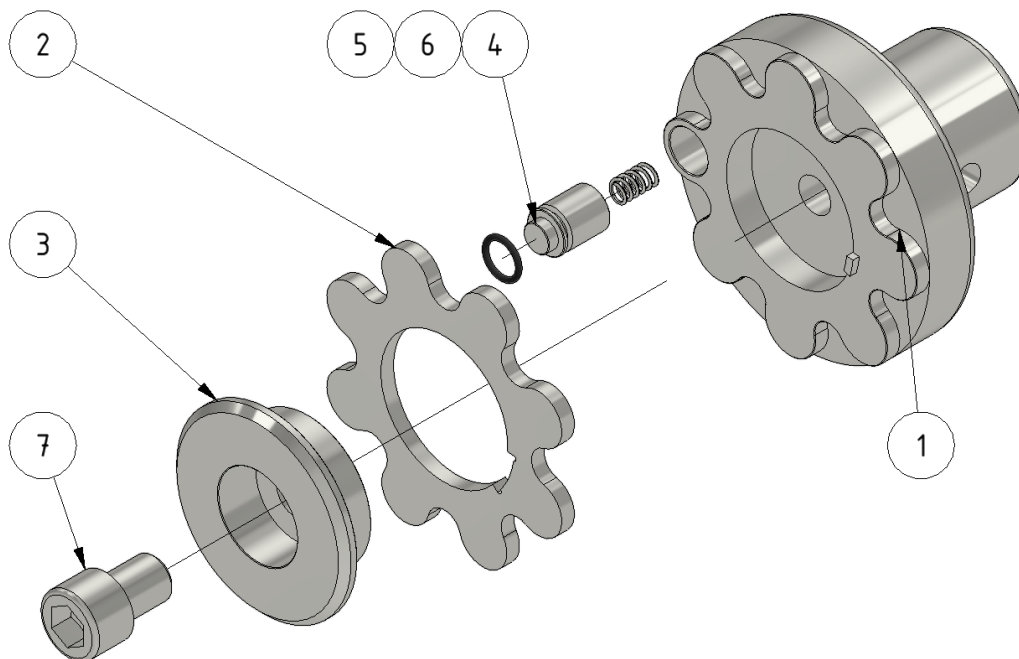

Wheel hub

Part number: 1107040

Part of [Front wheel axle](#) and [Drive axle assembly](#)

ITEM	DESCRIPTION	PART NUMBER	QTY
1	Hub	707030	1
2	Plate	407031	1
3	Center	707031	1
4	Pin	707032	1
5	Spring 5943	947031	1
6	O-ring 9,5×1,5	967030	1
7	Insex M12 x 16	947030	1