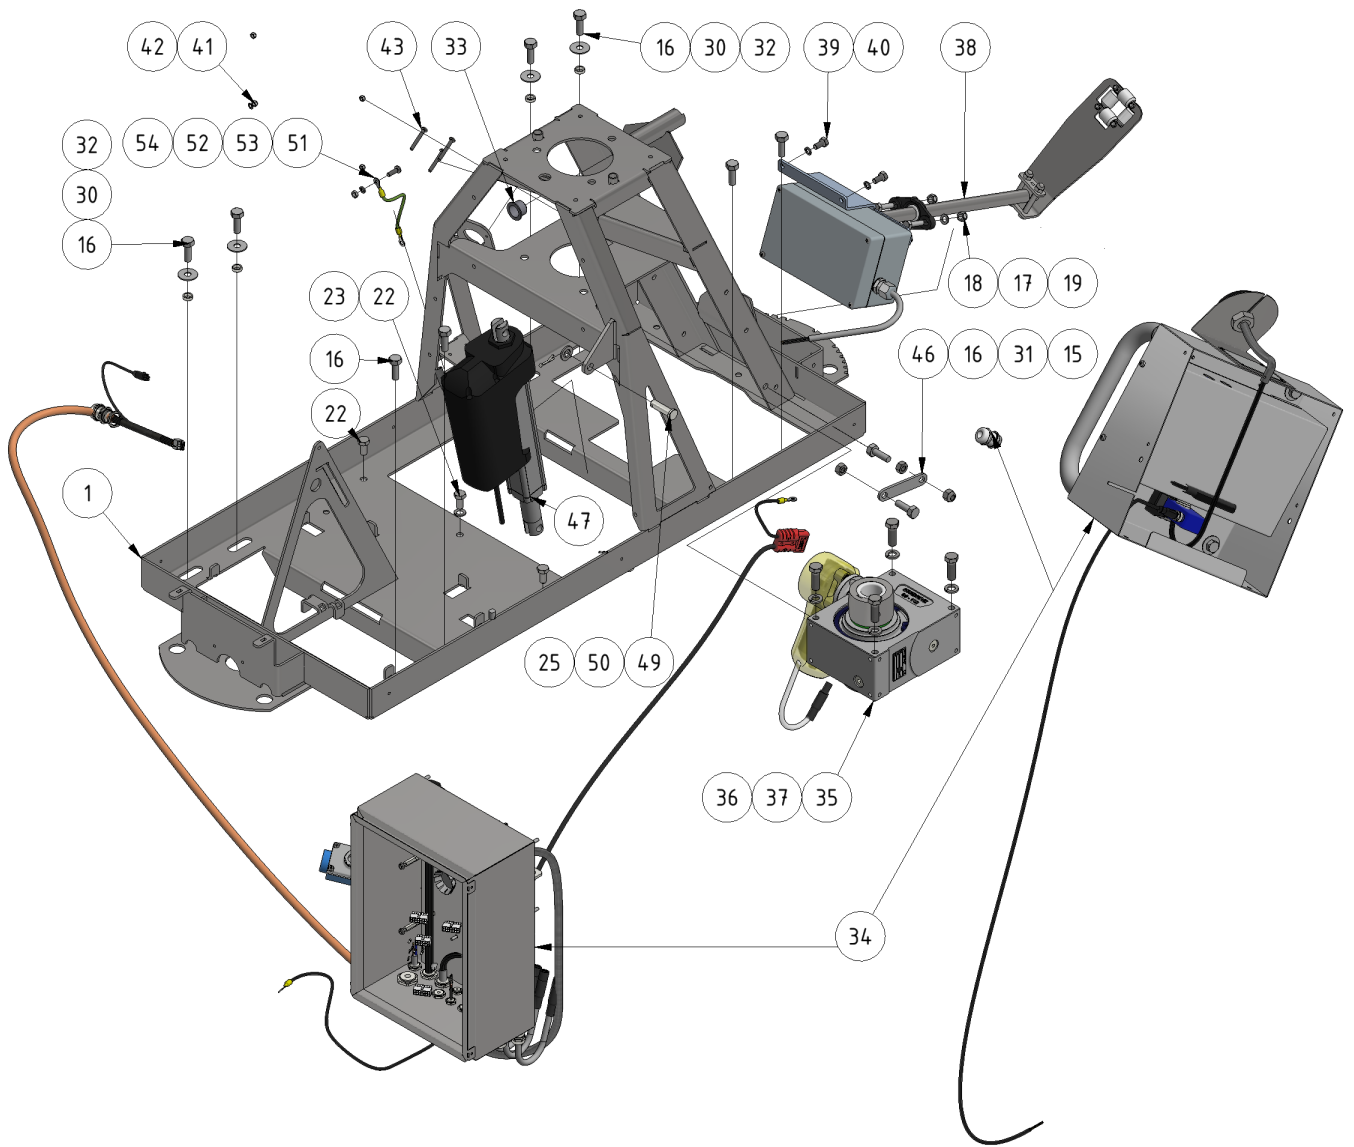

EVO Cleaner assembly 1 - 1109501

Part of [EVO Cleaner assembly 2 - 1109502](#)

| ITEM | DESCRIPTION | PART NUMBER | QTY |
|------|-----------------------------------|--|-----|
| 1 | Chassis | 1109201 | 1 |
| 2 | Long rod | 409211 | 1 |
| 3 | Short rear rod | 409212 | 1 |
| 4 | Long front rod | 409213 | 1 |
| 5 | Short front rod | 409215 | 1 |
| 6 | Short rear rod | 409216 | 1 |
| 7 | Rear link | 1109202 | 1 |
| 8 | Front rod | 1109203 | 1 |
| 9 | Rear rod | 1109204 | 1 |
| 10 | Front link | 1109205 | 1 |
| 11 | Lock | 409219 | 1 |
| 12 | Nut M6 Nyloc | 941009 | 1 |
| 13 | Plate with pin | 1101030 | 2 |
| 14 | Plate | 401059 | 2 |
| 15 | Nut M10 | 941025 | 4 |
| 16 | Plate | 159201 | 1 |
| 17 | Electric transport wheel assembly |  1107030M | 1 |

| ITEM | DESCRIPTION | PART NUMBER | QTY |
|------|------------------------|--|-----|
| 18 | Spring washer M10 | 941105 | 3 |
| 19 | Washer M10 | 941022 | 14 |
| 20 | Split pin 3.2 x 25 | 941049 | 16 |
| 21 | Block | 1409214 | 1 |
| 22 | Spring | 909002 | 1 |
| 23 | Screw M6 x 40 | 947074 | 1 |
| 24 | Drive axle assembly |  1109523 | 1 |
| 25 | Nut M10 Nyloc | 941073 | 9 |
| 26 | Front wheel axle |  1107041 | 1 |
| 30 | Washer M10, large | 941043 | 4 |
| 31 | Nut M10 Nyloc | 941073 | 9 |
| 32 | Spacer | 701025 | 4 |
| 33 | Bearing | 909203 | 1 |
| 34 | Junction box assembly |  1109529 | 1 |
| 35 | Gearbox tower assembly |  1109524 | 1 |
| 36 | Screw M12 x 35 | 941037 | 4 |
| 37 | Spring washer M12 | 941036 | 4 |
| 38 | Hose spreader assembly |  1109520 | 1 |
| 39 | M8 x 16 | 941101 | 2 |
| 40 | Spring washer M8 | 941088 | 2 |
| 41 | Nut M5 Nyloc | 941064 | 4 |
| 42 | Washer M5 teeth | 941087 | 1 |
| 43 | Screw M5 x 40 | 941034 | 3 |
| 46 | Short rod | 409224 | 1 |
| 47 | Actuator | 1101312 | 1 |
| 49 | Pin 12 mm | 707019 | 2 |
| 50 | Washer M12 | 941030 | 2 |
| 51 | Ground cable |  901147 | 1 |
| 52 | Nut M6 | 941002 | 1 |
| 53 | Spring washer M6 | 941045 | 1 |
| 54 | Screw M6 x 20 | 941103 | 1 |