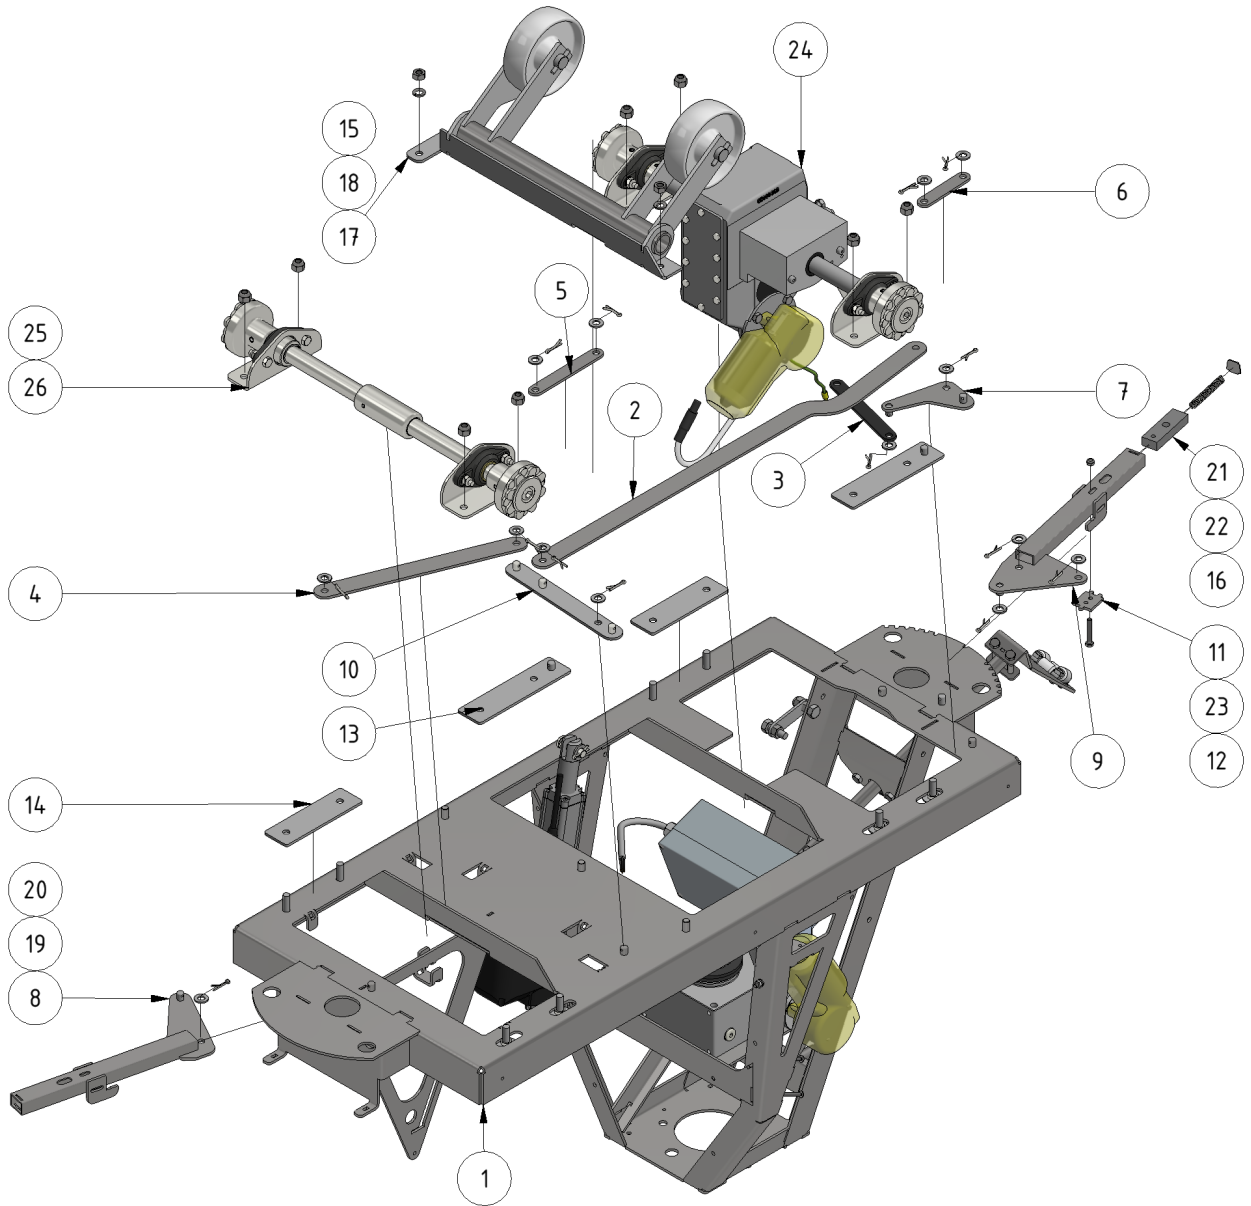

EVO Cleaner assembly 1 - 1109501

Part of [EVO Cleaner assembly 2 - 1109502](#)

| ITEM | DESCRIPTION | PART NUMBER | QTY |
|------|-----------------------------------|--|-----|
| 1 | Chassis | 1109201 | 1 |
| 2 | Long rod | 409211 | 1 |
| 3 | Short rear rod | 409212 | 1 |
| 4 | Long front rod | 409213 | 1 |
| 5 | Short front rod | 409215 | 1 |
| 6 | Short rear rod | 409216 | 1 |
| 7 | Rear link | 1109202 | 1 |
| 8 | Front rod | 1109203 | 1 |
| 9 | Rear rod | 1109204 | 1 |
| 10 | Front link | 1109205 | 1 |
| 11 | Lock | 409219 | 1 |
| 12 | Nut M6 Nyloc | 941009 | 1 |
| 13 | Plate with pin | 1101030 | 2 |
| 14 | Plate | 401059 | 2 |
| 15 | Nut M10 | 941025 | 4 |
| 16 | Plate | 159201 | 1 |
| 17 | Electric transport wheel assembly |  1107030M | 1 |

| ITEM | DESCRIPTION | PART NUMBER | QTY |
|------|------------------------|--|-----|
| 18 | Spring washer M10 | 941105 | 3 |
| 19 | Washer M10 | 941022 | 14 |
| 20 | Split pin 3.2 x 25 | 941049 | 16 |
| 21 | Block | 1409214 | 1 |
| 22 | Spring | 909002 | 1 |
| 23 | Screw M6 x 40 | 947074 | 1 |
| 24 | Drive axle assembly |  1109523 | 1 |
| 25 | Nut M10 Nyloc | 941073 | 9 |
| 26 | Front wheel axle |  1107041 | 1 |
| 30 | Washer M10, large | 941043 | 4 |
| 31 | Nut M10 Nyloc | 941073 | 9 |
| 32 | Spacer | 701025 | 4 |
| 33 | Bearing | 909203 | 1 |
| 34 | Junction box assembly |  1109529 | 1 |
| 35 | Gearbox tower assembly |  1109524 | 1 |
| 36 | Screw M12 x 35 | 941037 | 4 |
| 37 | Spring washer M12 | 941036 | 4 |
| 38 | Hose spreader assembly |  1109520 | 1 |
| 39 | M8 x 16 | 941101 | 2 |
| 40 | Spring washer M8 | 941088 | 2 |
| 41 | Nut M5 Nyloc | 941064 | 4 |
| 42 | Washer M5 teeth | 941087 | 1 |
| 43 | Screw M5 x 40 | 941034 | 3 |
| 46 | Short rod | 409224 | 1 |
| 47 | Actuator | 1101312 | 1 |
| 49 | Pin 12 mm | 707019 | 2 |
| 50 | Washer M12 | 941030 | 2 |
| 51 | Ground cable |  901147 | 1 |
| 52 | Nut M6 | 941002 | 1 |
| 53 | Spring washer M6 | 941045 | 1 |
| 54 | Screw M6 x 20 | 941103 | 1 |