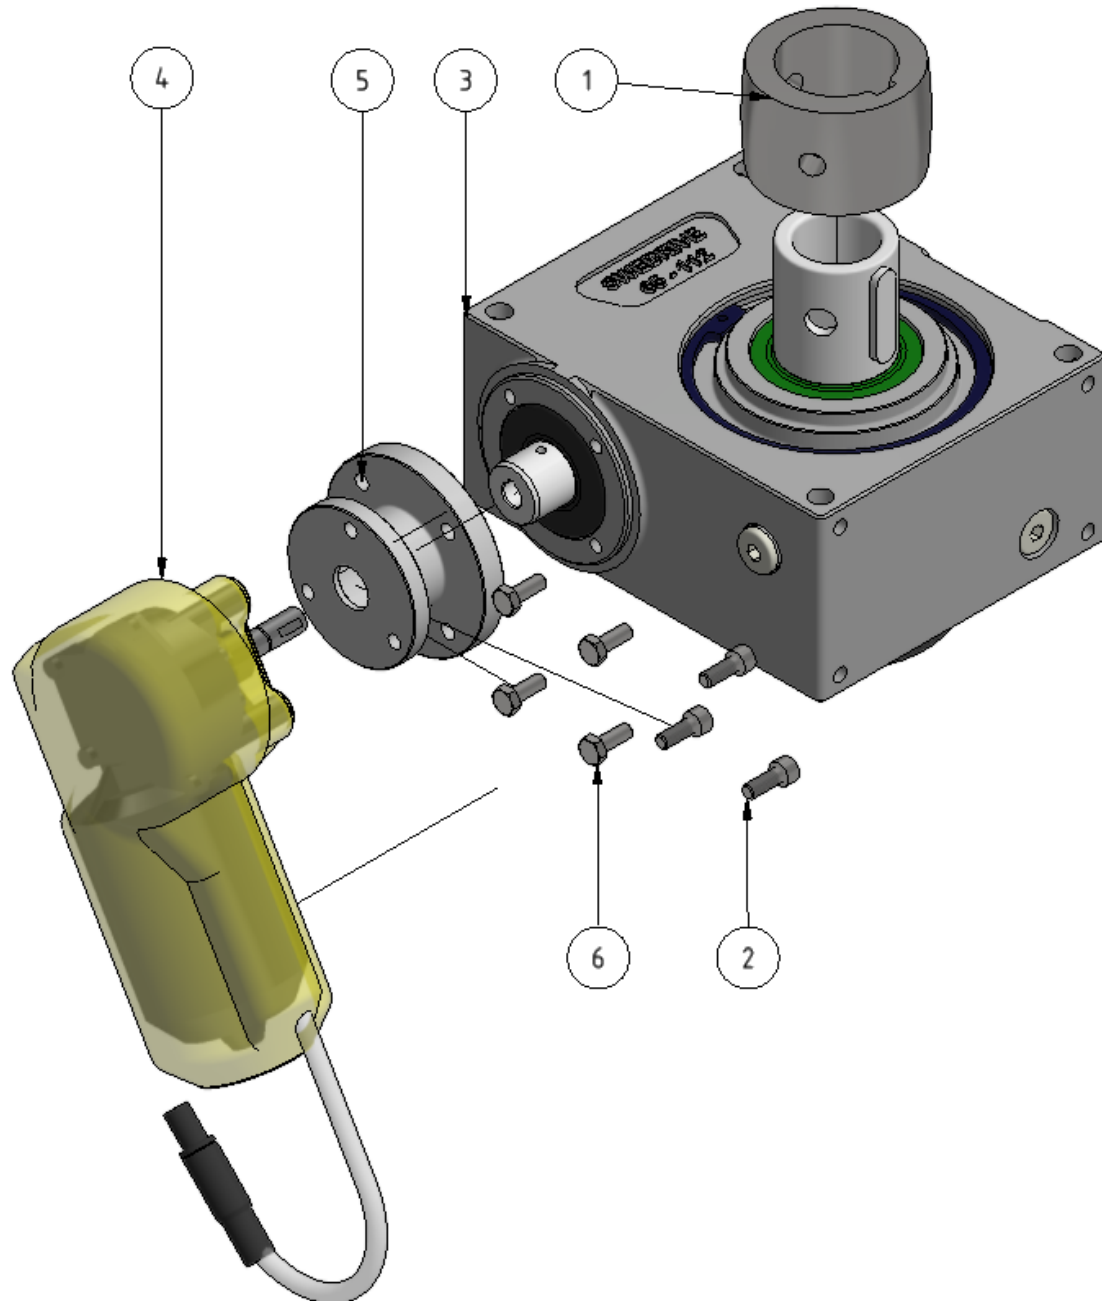

Gearbox tower assembly

Part number: 1109524

Part of [EVO Cleaner assembly 1 - 1109501](#)

ITEM	DESCRIPTION	PART NUMBER	QTY
1	Adapter	701064	1
2	Insex M6 x 16	941100-1	3
3	Gearbox, tower	93187481	1
4	Motor 70 rpm	 909245	1
5	Adapter	93187491	1

ITEM	DESCRIPTION	PART NUMBER	QTY
6	Screw M6 x 16	941006	4

From:

<https://wiki.envirologic.se/> - **Envirologic Support Wiki**

Permanent link:

<https://wiki.envirologic.se/doku.php/service:spl:1109524-1>

Last update: **2024/04/03 01:44**