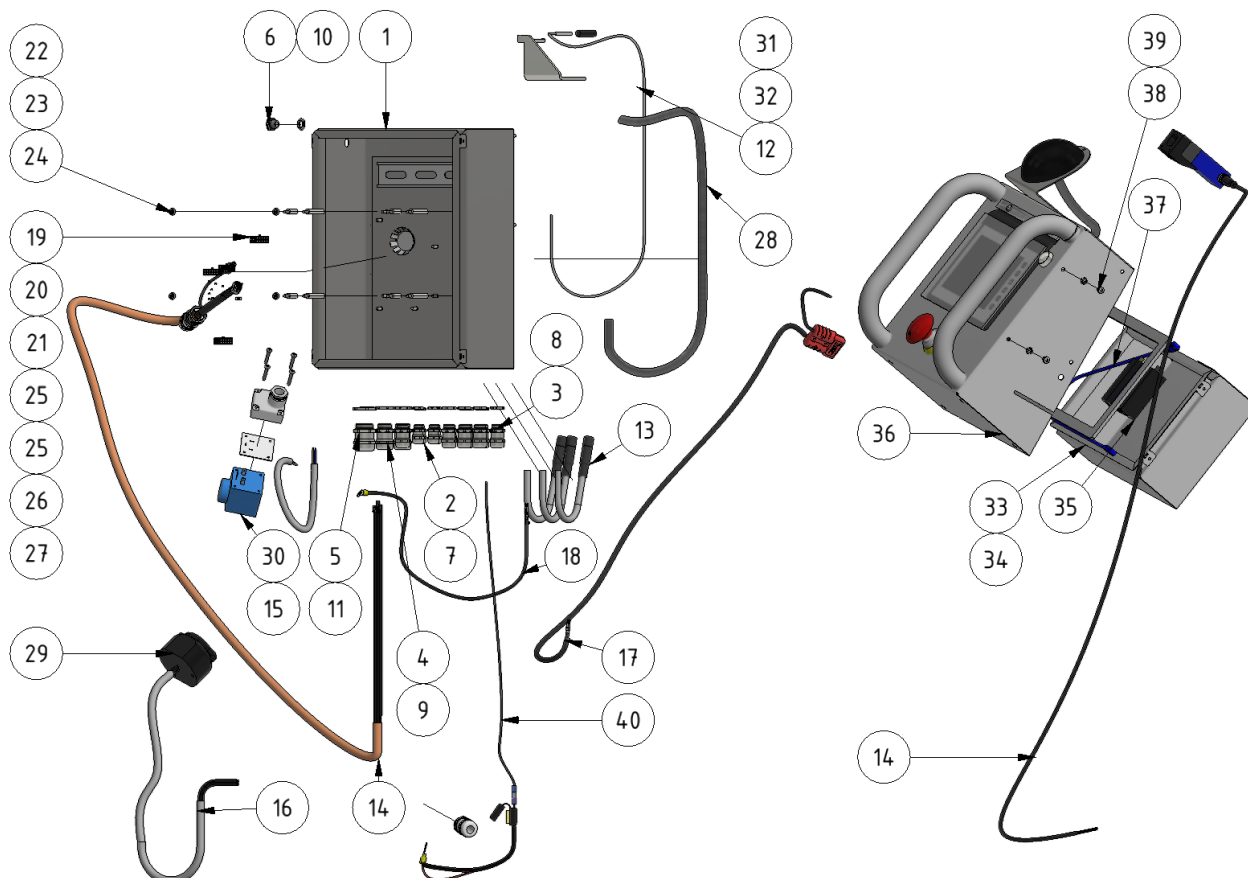

Junction box assembly

Part number: 1109529

Part of [EVO Cleaner assembly 1 - 1109501](#)

ITEM	DESCRIPTION	PART NUMBER	QTY
1	Junction box	1101222	1
2	Cable gland M12	981016	5
3	Cable gland M16	981017	8
4	Cable gland M20	981018	2
5	Cable gland M25	981019	1
6	Pressure balance element	901114	1
7	Nut M12	981013	5
8	Nut M16	981020	8
9	Nut M20	981021	2
10	Nut M12 PVC	981013	1
11	Nut M25	981022	1
12	Tower Magnetic Switch	981023	1
13	Cable M2-M3	901133	3
14	Cable OP Box	 989209M	1
15	Cable water valve	981025	1

ITEM	DESCRIPTION	PART NUMBER	QTY
16	Cable trailer connector	909235	1
17	Charging assembly	 909232	1
18	Battery cable	45226M	1
19	Crimp female	901169	6
20	Cable connector 1.5 mm ²	45313	3
21	Connector-protector	907077	1
22	Spacer screw 40 mm	941000	4
23	Spacer screw 20 mm	941001	4
24	Nut M4	941098	4
25	Molex 16	981164	2
26	Molex 14	981165	1
27	Molex 12	989208	1
28	Magnetic switch	981023	1
29	Trailer socket	951007	1
30	Coil, complete	 1101100-1	1
31	Shrink tube 9 mm	45518	1
32	Joint magnet	401091	1
33	OP box	109207	1
34	Gasket OP box	1409236	1
35	Router	989228 GLOBAL	1
36	Panel assembly	 1109516	1
37	Network cable 500 mm flat	989238	1
38	Screw M5 x 8	941035	4
39	Washer M5 teeth	941087	4
40	Ground cable, with fuse	 1109533	1