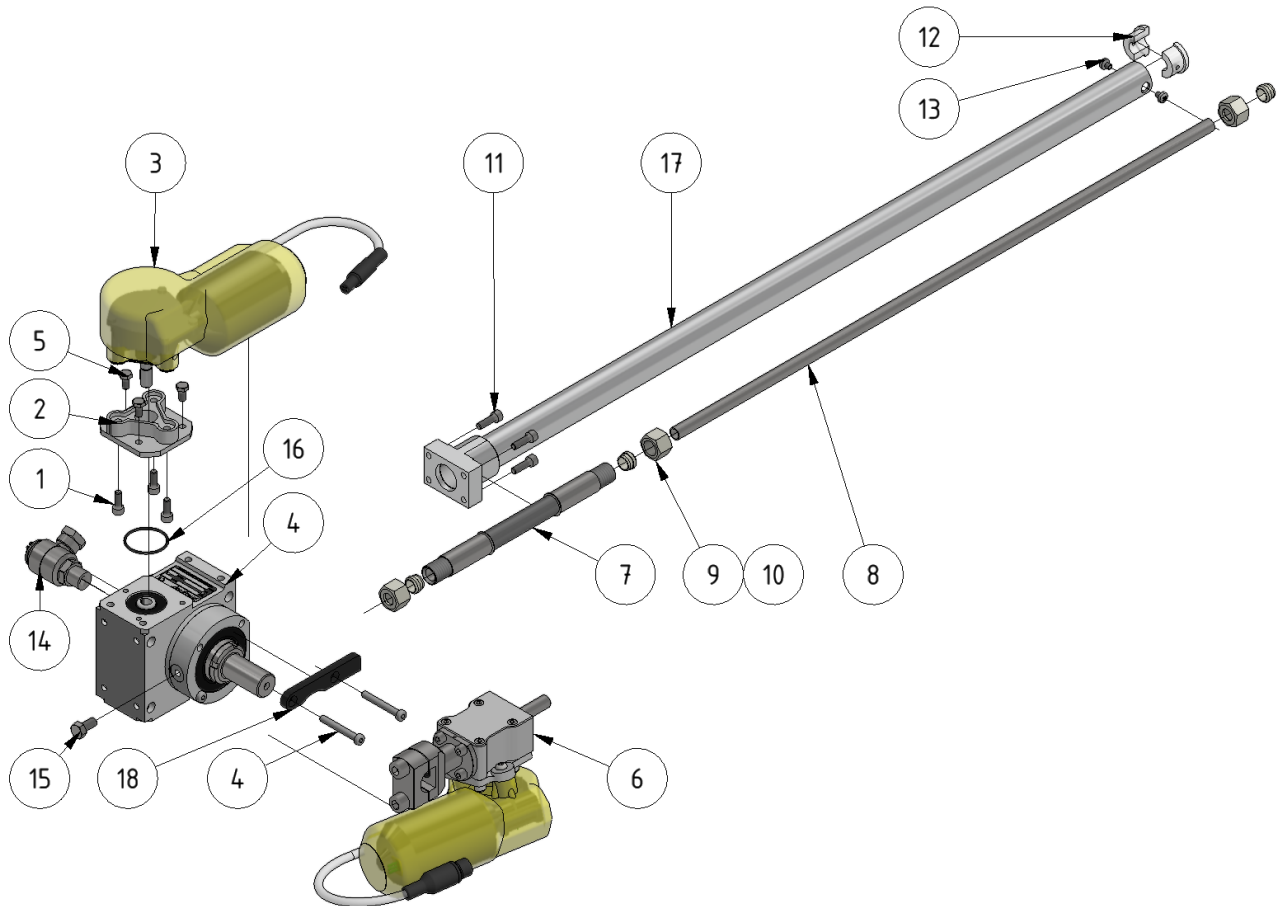

Arm assembly

Part number: 1109710

Part of [Telescope assembly](#)

ITEM	DESCRIPTION	PART NUMBER	QTY
1	Insex M6 x 16	941100	3
2	Motor-plate, FL35	709718	1
3	Motor 70 rpm	 909245	1
4	Gearbox, arm	93187651	1
5	Screw M6 x 12	941008	3
6	Rotary nozzle gear	909247	1
7	Hose, nozzle gear	961029RF	1
8	Pipe	969701	1
9	Nut 12L Stainless	961031RF	3
10	Sealing 12-LS Stainless	961032RF	3
11	Screw M6 x 20 insex	949015	4
12	Pipe holder	1409703	2
13	Screw M5 x 6	949002	2
14	Swivel with angle	 961003V	1

ITEM	DESCRIPTION	PART NUMBER	QTY
15	M8 x 16	941101	1
16	O-ring 2.0 x 35	961115	1
17	Aluminum tube	SS 1109714	1
18	Cable guide	1409237	1

From:
<https://13.53.123.107/> - **Envirologic Support Wiki**

Permanent link:
<https://13.53.123.107/doku.php/service:spl:1109710-2>