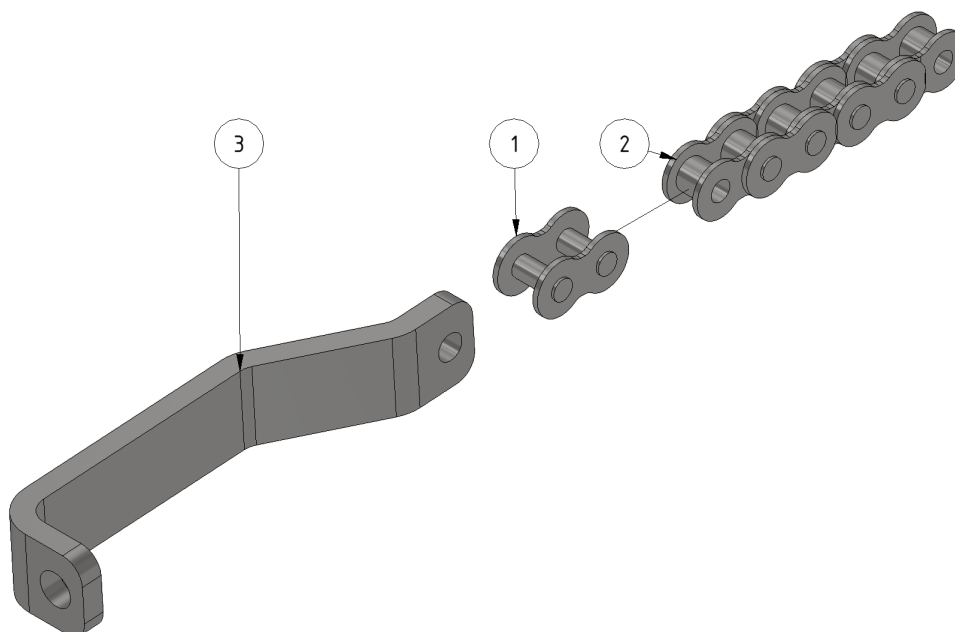

Chain 121

Part number: 1109721

Part of [Telescope assembly](#)

ITEM	DESCRIPTION	PART NUMBER	QTY
1	Chain lock 3/8	901104	1
2	Chain 3/8 121 links	1101120	1
3	Adjustment clamp	401052	1

From: <https://wiki.envirologic.se/> - **Envirologic Support Wiki**