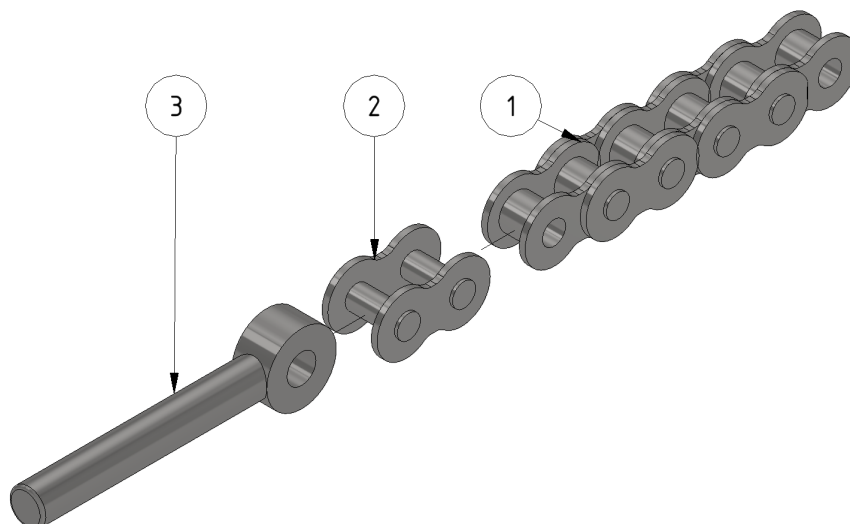

# Chain 125

Part number: 1109725

Part of [Inner boom assembly](#)

ITEM	DESCRIPTION	PART NUMBER	QTY
1	Chain 3/8 125 links	1109703	1
2	Chain lock 3/8	901104	1
3	Clamp screw	941069	1

From: <https://wiki.envirologic.se/> - **Envirologic Support Wiki**