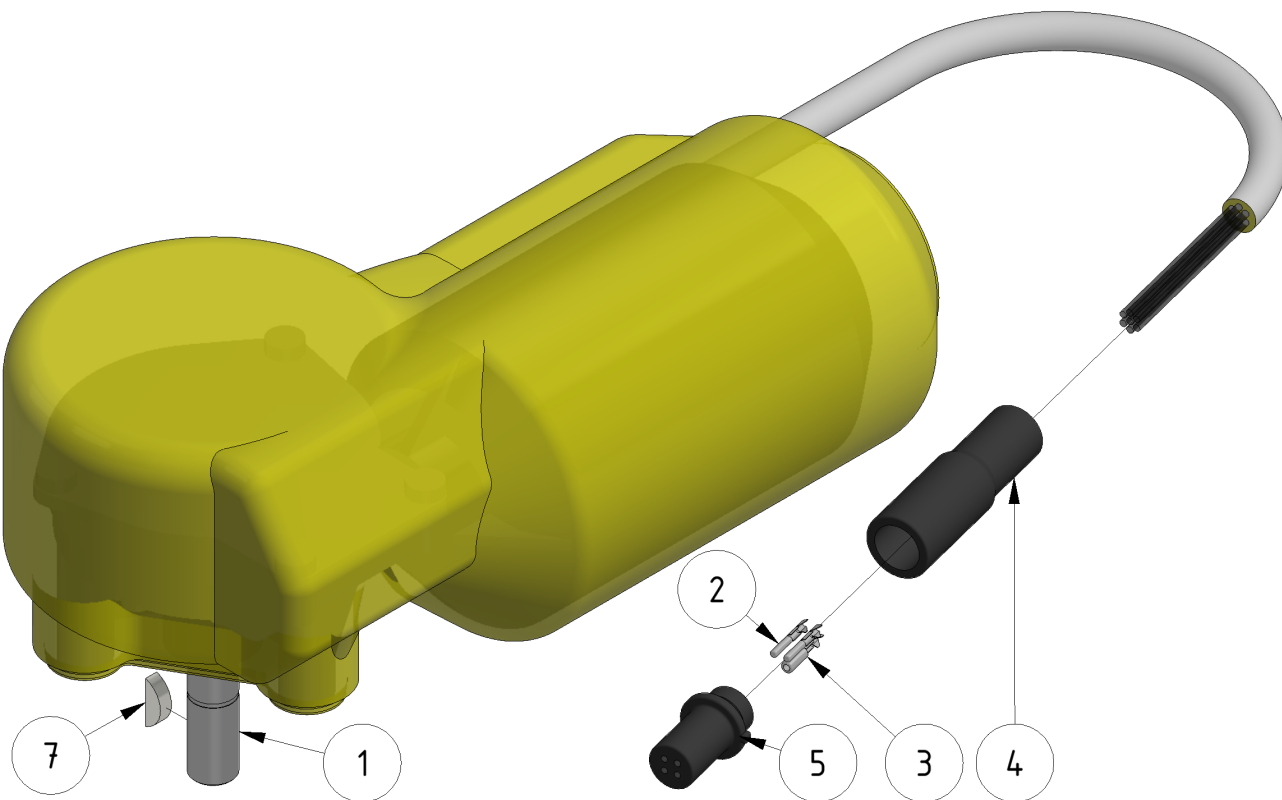

Motor 70 rpm

Part number: 909245

Part of [Gearbox tower assembly](#), [Drive unit telescope](#) and [Arm assembly](#)

ITEM	DESCRIPTION	PART NUMBER	QTY
1	Motor 70 rpm		1
2	Crimp pin	901171	2
3	Crimp sleeve	901170	2
4	Boot 4 pin	904013	1
5	Male 4 pin	904009	1
7	Woodruff key	907074	1