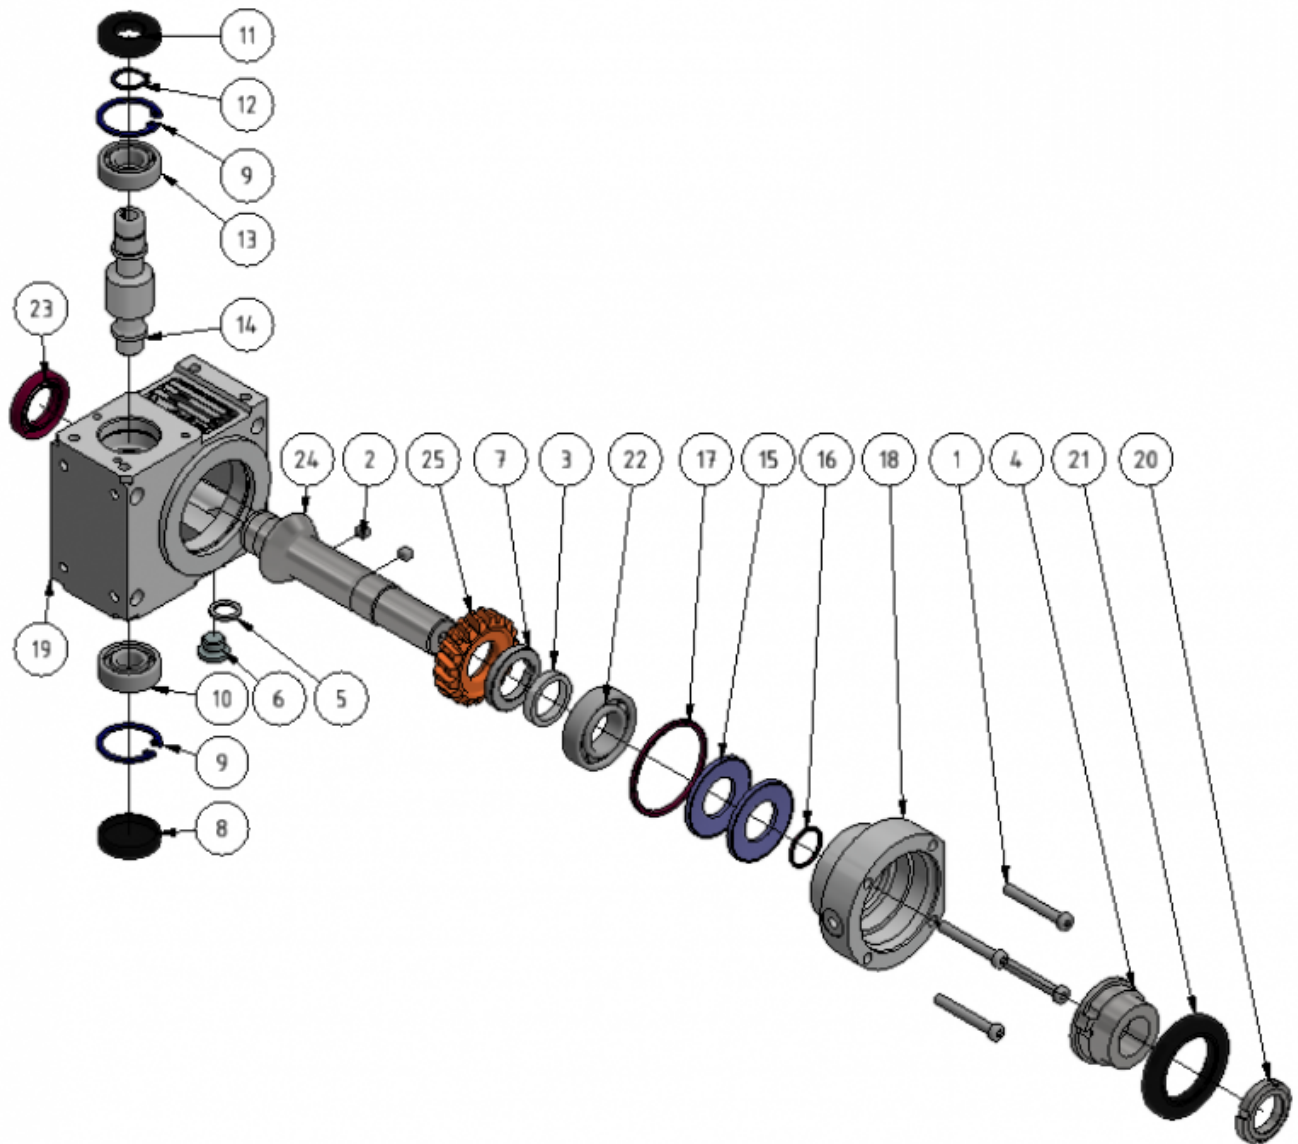

# Gearbox, arm

Part number: 93187651

Part of [Arm assembly](#)

ITEM	DESCRIPTION	PART NUMBER	QTY
1	Screw	63060458	4
2	Key	64055061	2
3	Ring	91062404	1
4	Hub	93187671	1
5	Sealing	62012165	1
6	Plug	63140007	1
7	Spacer	3585701	1
8	Lid	62035086	1

ITEM	DESCRIPTION	PART NUMBER	QTY
9	Lock ring SGH35	64000356	2
10	Bearing 6202	60062020	1
11	Sealing 17x35x7	62173571	1
12	Lock-ring SGA17	64000175	1
13	Bearing 6003	60060030	1
14	Axle	93187611	1
15	Spring washer	63502537	2
16	O-ring 21x2.0	62021205	1
17	O-ring 50.8x3.53	62050355	1
18	Housing	93187661	1
19	Gear house	93187721	1
20	Nut KM-5	63050034	1
21	Sealing 40x62x7	62406271	1
22	Bearing 6005	60060050	2
23	Sealing 25x40x7 DT	62254071	1
24	Axle	93187681	1
25	Wheel	9318744	1