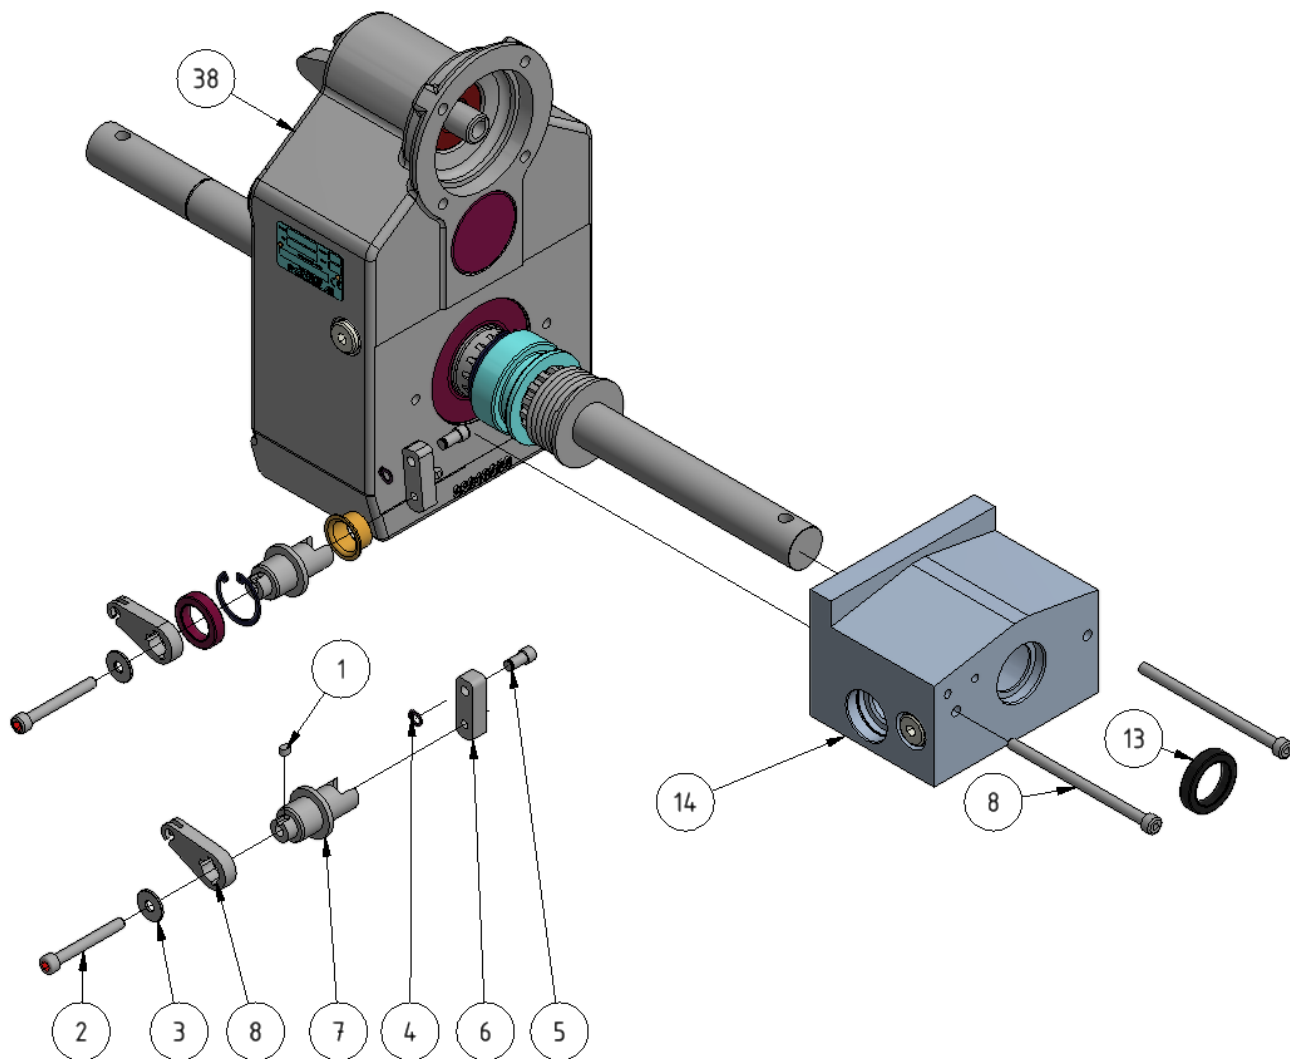

Gearbox, drive

Part number: 93187752

Part of [Drive axle assembly](#)

ITEM	DESCRIPTION	PART NUMBER	QTY
1	Key	64044060	1
2	Screw M6 x 50	63060501R	1
3	Washer	63061816R	1
4	Lock ring SgA6	64000065	1
5	Pin	93187201	1
6	Inner arm	93187191	1
7	Axle	93187181	1
8	Outer arm	93187211	1