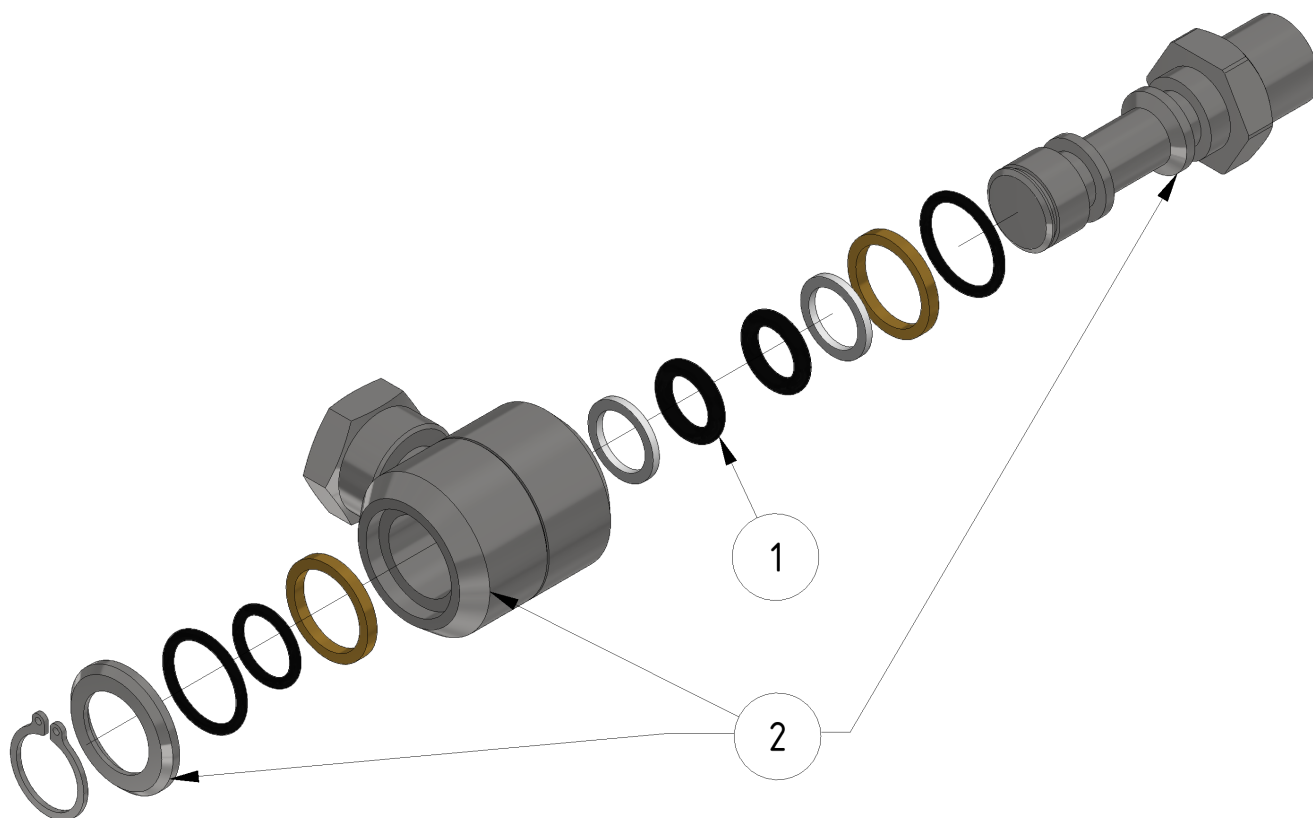

Swivel with angle

Part number: 961003V

Part of [EVO Cleaner assembly 2 - 1109502](#) and [Arm assembly](#)

ITEM	DESCRIPTION	PART NUMBER	QTY
1	Repair kit	964021	1
2	Swivel, angled	961003V	1

From: <https://wiki.envirologic.se/> - **Envirologic Support Wiki**

Permanent link: <https://wiki.envirologic.se/doku.php/service:spl:961003v>

Last update: **2024/04/03 11:34**