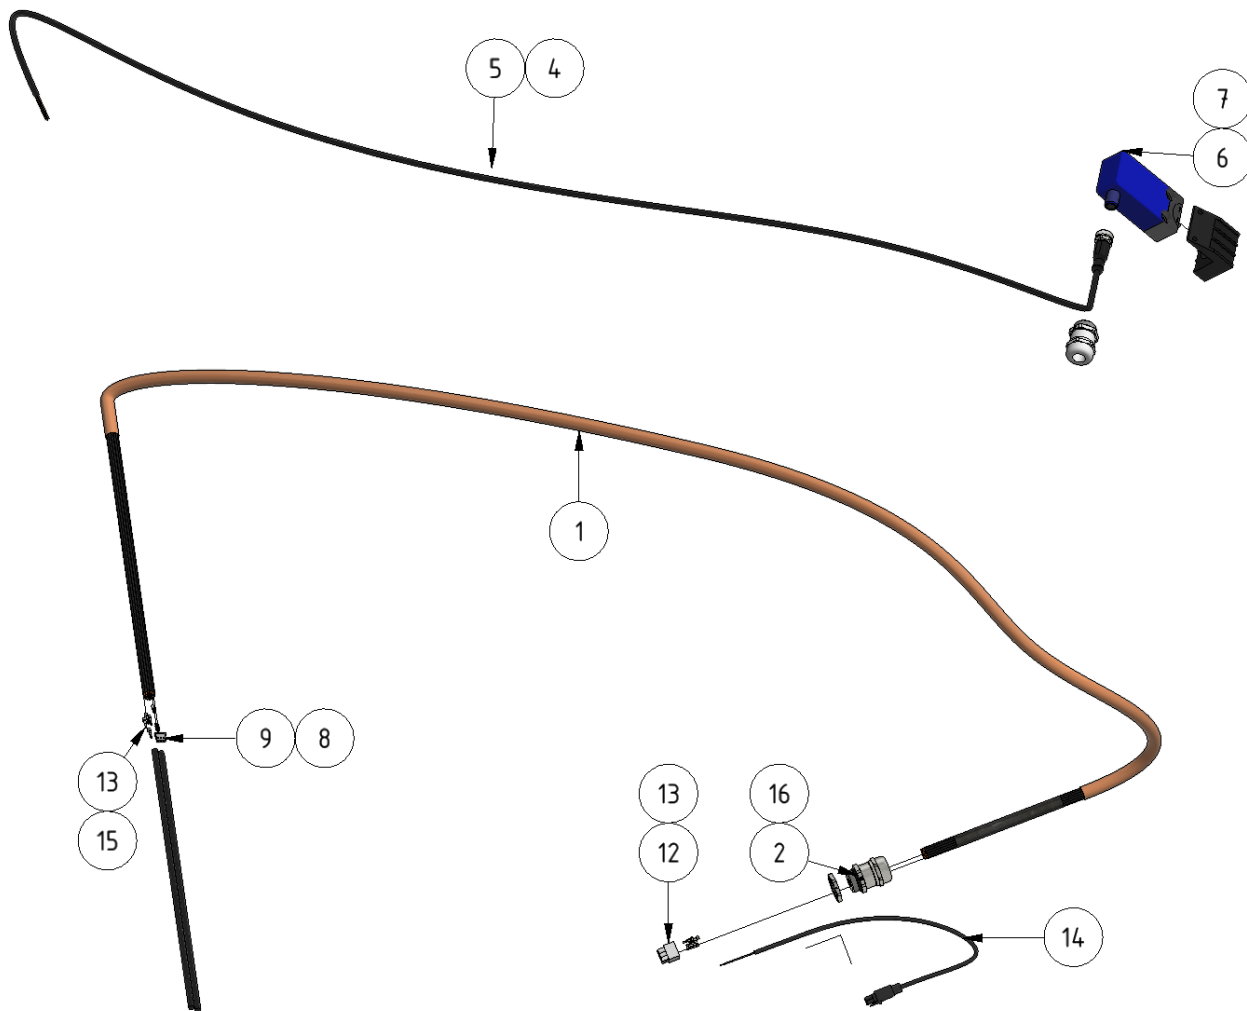

# Cable OP box

Part number: 989209M

Part of [Junction box assembly](#)

ITEM	DESCRIPTION	PART NUMBER	QTY
1	Hybrid cable	989209	1
2	Cable gland M20	981018	1
3	Shrink tube 5.2 mm	45517	2
4	Cable gland M20 PVC	981037	1
5	Cable M12	989204	1
6	Switch, emergency stop	989245	1
7	Joint, emergency stop	989223	1
8	Crimp SPOX	989212	2
9	Molex SPOX	989211	1
10	End sleeve	981042	1
11	Cable protector	45527	1

ITEM	DESCRIPTION	PART NUMBER	QTY
12	Molex 6	989235	1
13	Crimp female	901169	6
14	4G Router power-cable	989228K2	1
15	Cable connector 0.75 mm <sup>2</sup>	45314	3
16	Nut M20	981021	1

From:  
<https://13.53.123.107/> - **Envirologic Support Wiki**

Permanent link:  
<https://13.53.123.107/doku.php/service:spl:989209m-1>

Last update: **2024/04/03 11:23**