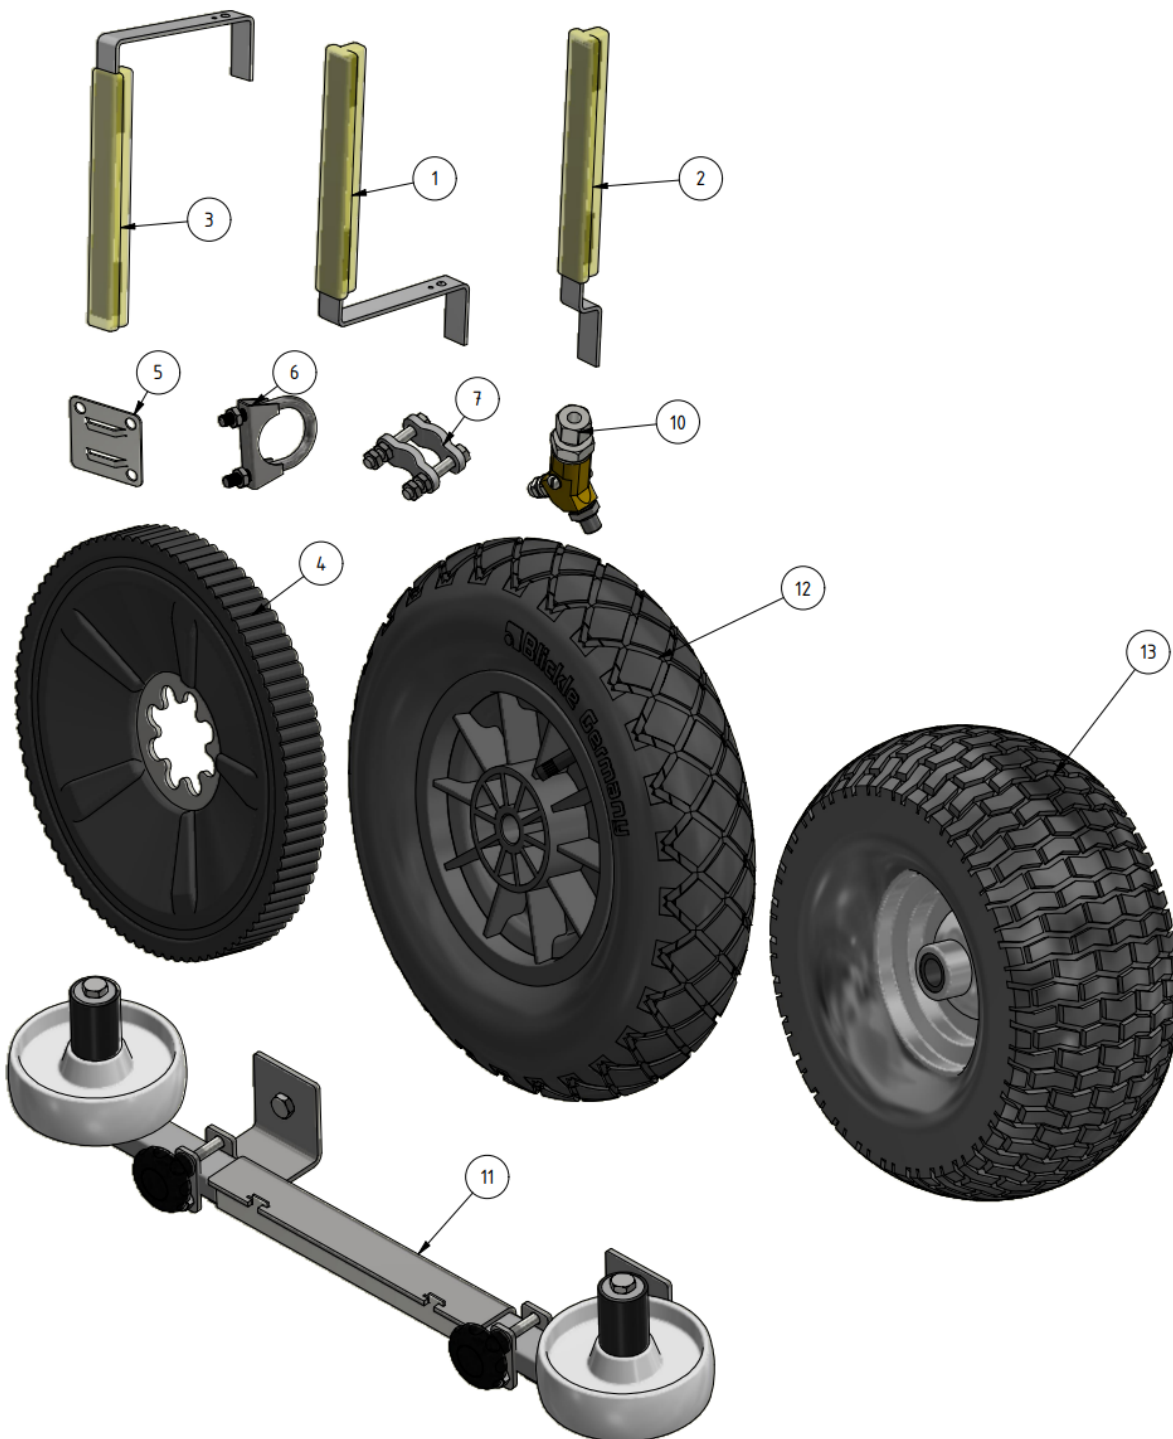

Exploded views

Here you can find the exploded views of the robot, if you need a spare part for the robot just press on the links below and make your way to find what you need

EVO Cleaner

Shortcuts

- [EVO Cleaner 1st level main assembly - 1109501](#)
- [EVO Cleaner 2nd level main assembly - 1109502](#)
- [EVO Cleaner 3rd level main assembly - 1109503](#)
- [Gearbox tower assembly - 1109524](#)
- [Drive axle assembly - 1109523](#)
- [Telescope assembly - 1109708](#)
- [Arm assembly - 1109710](#)
- [Junction box assembly - 1109529](#)
- [Hose reel drive unit - 1109515](#)
- [Hose strainer/filter - 1105006](#)

ITEM	DESCRIPTION	PART NUMBER	QTY
1	EVO Cleaner assembly 4	+ 1109500	1
2	Joystick	+ 10020	1
3, 4	Sign joystick	901144-05	1
5	Wheel tool	407033	1
6	Water strainer/filter	+ 1105006	1
7	Rotary nozzle	+ 901112	1
8	Tredo washer 1/4 stainless	961041RF	1
9	Adapter 12 - 1/4"	961021RF	1
10	Hood	+ 1109514	1
11	Left cover	1409234	1

ITEM	DESCRIPTION	PART NUMBER	QTY
12	Right cover	1409235	1
13	Right lid	1109217	1
14	Screw M6 x 10	941007	16
15	Spring Washer M6	941045	9
16	Nut M6	941002	1
17	Charger 24/12 230V	 10051 compl	1
18	Angle 135° stainless	961045RF	1

Accessories

ITEM	DESCRIPTION	PART NUMBER
1	Marker, S shape	32030
2	Marker, S shape, short	32026
3	Marker, U shape	32040
4	Flex-wheel 35 mm	977031/977033
5	Marker bracket	30000
6	Tube-clamp 35 mm	30010
7	Clamp	30021
10	Double nozzle / Shift-head valve	1101201
11	Corner wheels	1109551
12	Guidance wheel, 400 mm	979201