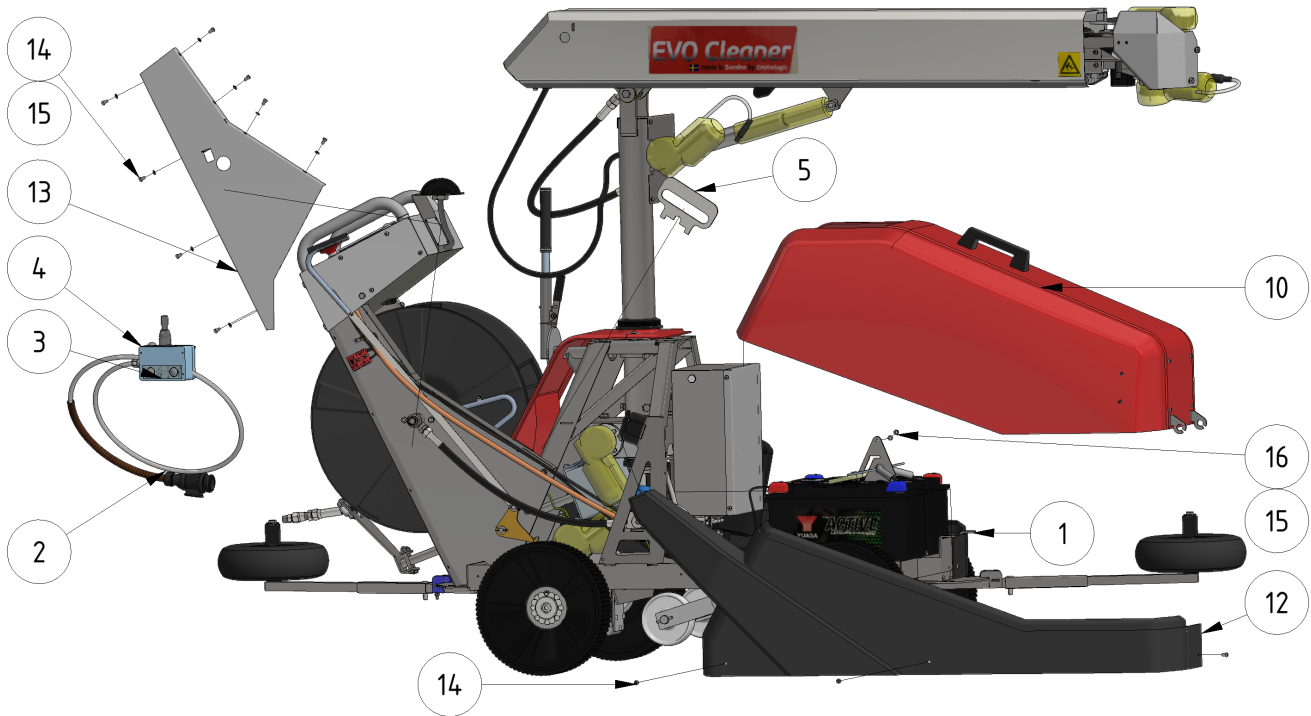

Exploded views

Here you can find the exploded views of the robot, if you need a spare part for the robot just press on the links below and make your way to find what you need

EVO Cleaner

Shortcuts

- [EVO Cleaner 1st level main assembly - 1109501](#)
- [EVO Cleaner 2nd level main assembly - 1109502](#)
- [EVO Cleaner 3rd level main assembly - 1109503](#)
- [Gearbox tower assembly - 1109524](#)
- [Drive axle assembly - 1109523](#)
- [Telescope assembly - 1109708](#)
- [Arm assembly - 1109710](#)
- [Junction box assembly - 1109529](#)
- [Hose reel drive unit - 1109515](#)
- [Hose strainer/filter - 1105006](#)

ITEM	DESCRIPTION	PART NUMBER	QTY
1	EVO Cleaner assembly 4	+ 1109500	1
2	Joystick	+ 10020	1
3, 4	Sign joystick	901144-05	1
5	Wheel tool	407033	1
6	Water strainer/filter	+ 1105006	1
7	Rotary nozzle	+ 901112	1
8	Tredo washer 1/4 stainless	961041RF	1
9	Adapter 12 - 1/4"	961021RF	1
10	Hood	+ 1109514	1
11	Left cover	1409234	1

ITEM	DESCRIPTION	PART NUMBER	QTY
12	Right cover	1409235	1
13	Right lid	1109217	1
14	Screw M6 x 10	941007	16
15	Spring Washer M6	941045	9
16	Nut M6	941002	1
17	Charger 24/12 230V	 10051 compl	1
18	Angle 135° stainless	961045RF	1

Accessories

ITEM	DESCRIPTION	PART NUMBER
1	Marker, S shape	32030
2	Marker, S shape, short	32026
3	Marker, U shape	32040
4	Flex-wheel 35 mm	977031/977033
5	Marker bracket	30000
6	Tube-clamp 35 mm	30010
7	Clamp	30021
10	Double nozzle / Shift-head valve	1101201
11	Corner wheels	1109551
12	Guidance wheel, 400 mm	979201