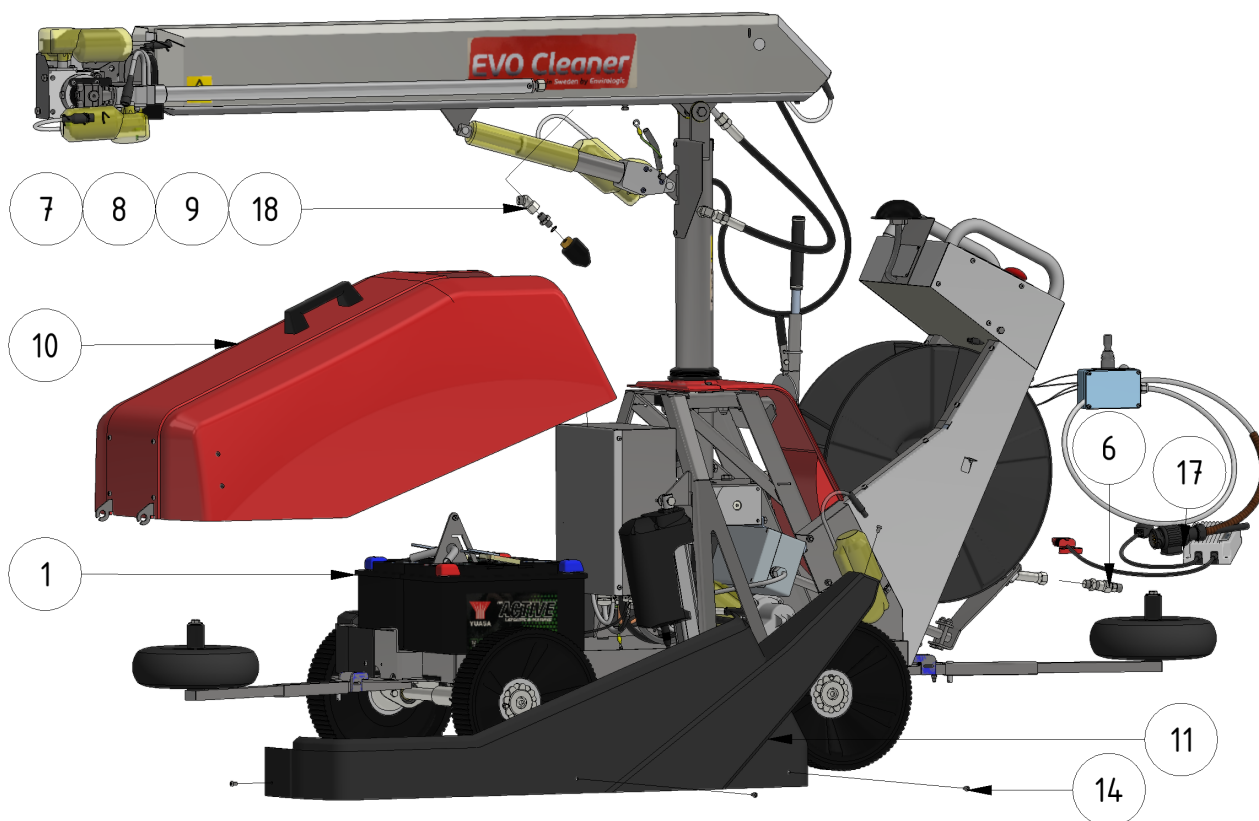

Exploded views

Here you can find the exploded views of the robot, if you need a spare part for the robot just press on the links below and make your way to find what you need

EVO Cleaner

Shortcuts

- [EVO Cleaner 1st level main assembly - 1109501](#)
- [EVO Cleaner 2nd level main assembly - 1109502](#)
- [EVO Cleaner 3rd level main assembly - 1109503](#)
- [Gearbox tower assembly - 1109524](#)
- [Drive axle assembly - 1109523](#)
- [Telescope assembly - 1109708](#)
- [Arm assembly - 1109710](#)
- [Junction box assembly - 1109529](#)
- [Hose reel drive unit - 1109515](#)
- [Hose strainer/filter - 1105006](#)

ITEM	DESCRIPTION	PART NUMBER	QTY
1	EVO Cleaner assembly 4	+ 1109500	1
2	Joystick	+ 10020	1
3, 4	Sign joystick	901144-05	1
5	Wheel tool	407033	1
6	Water strainer/filter	+ 1105006	1
7	Rotary nozzle	+ 901112	1
8	Tredo washer 1/4 stainless	961041RF	1
9	Adapter 12 - 1/4"	961021RF	1
10	Hood	+ 1109514	1
11	Left cover	1409234	1

Accessories

ITEM	DESCRIPTION	PART NUMBER
1	Marker, S shape	32030
2	Marker, S shape, short	32026
3	Marker, U shape	32040
4	Flex-wheel 35 mm	977031/977033
5	Marker bracket	30000
6	Tube-clamp 35 mm	30010
7	Clamp	30021
10	Double nozzle / Shift-head valve	1101201
11	Corner wheels	1109551
12	Guidance wheel, 400 mm	979201